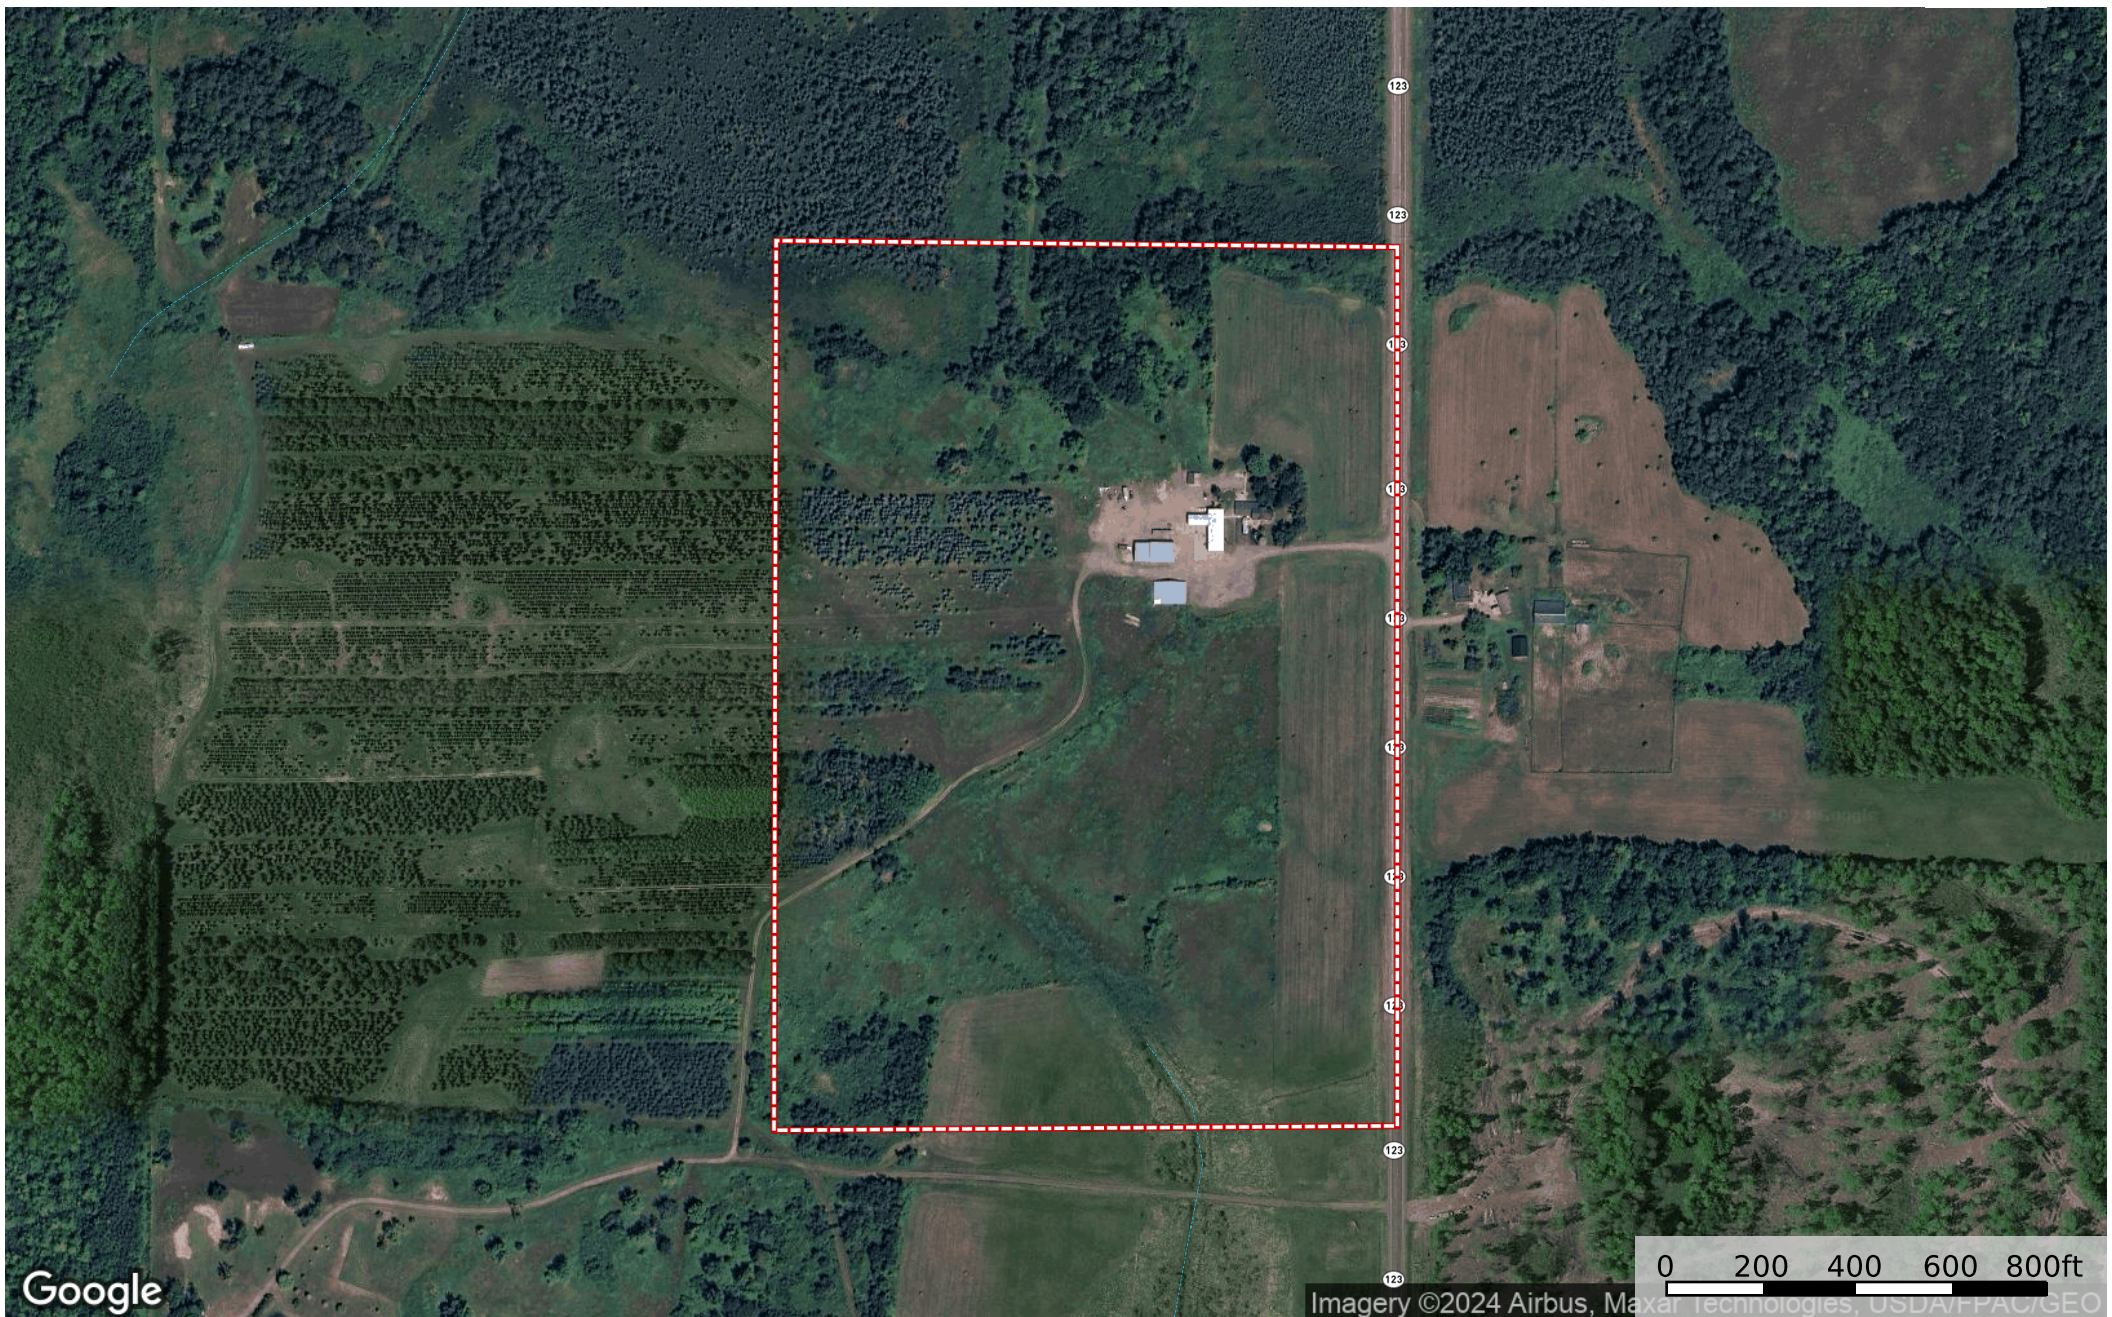

56761 State Hwy 123 N, Sandstone
Pine County, Minnesota, 55.75 AC +/-

Google

Imagery ©2024 Airbus, Maxar Technologies, USDA/PAO/GeoEye

-  Boundary
-  Stream, Intermittent
-  River/Creek
-  Water Body

id. The information contained herein was obtained from sources deemed to be reliable. Land id™ Services makes no warranties or guarantees as to the completeness or accuracy thereof.