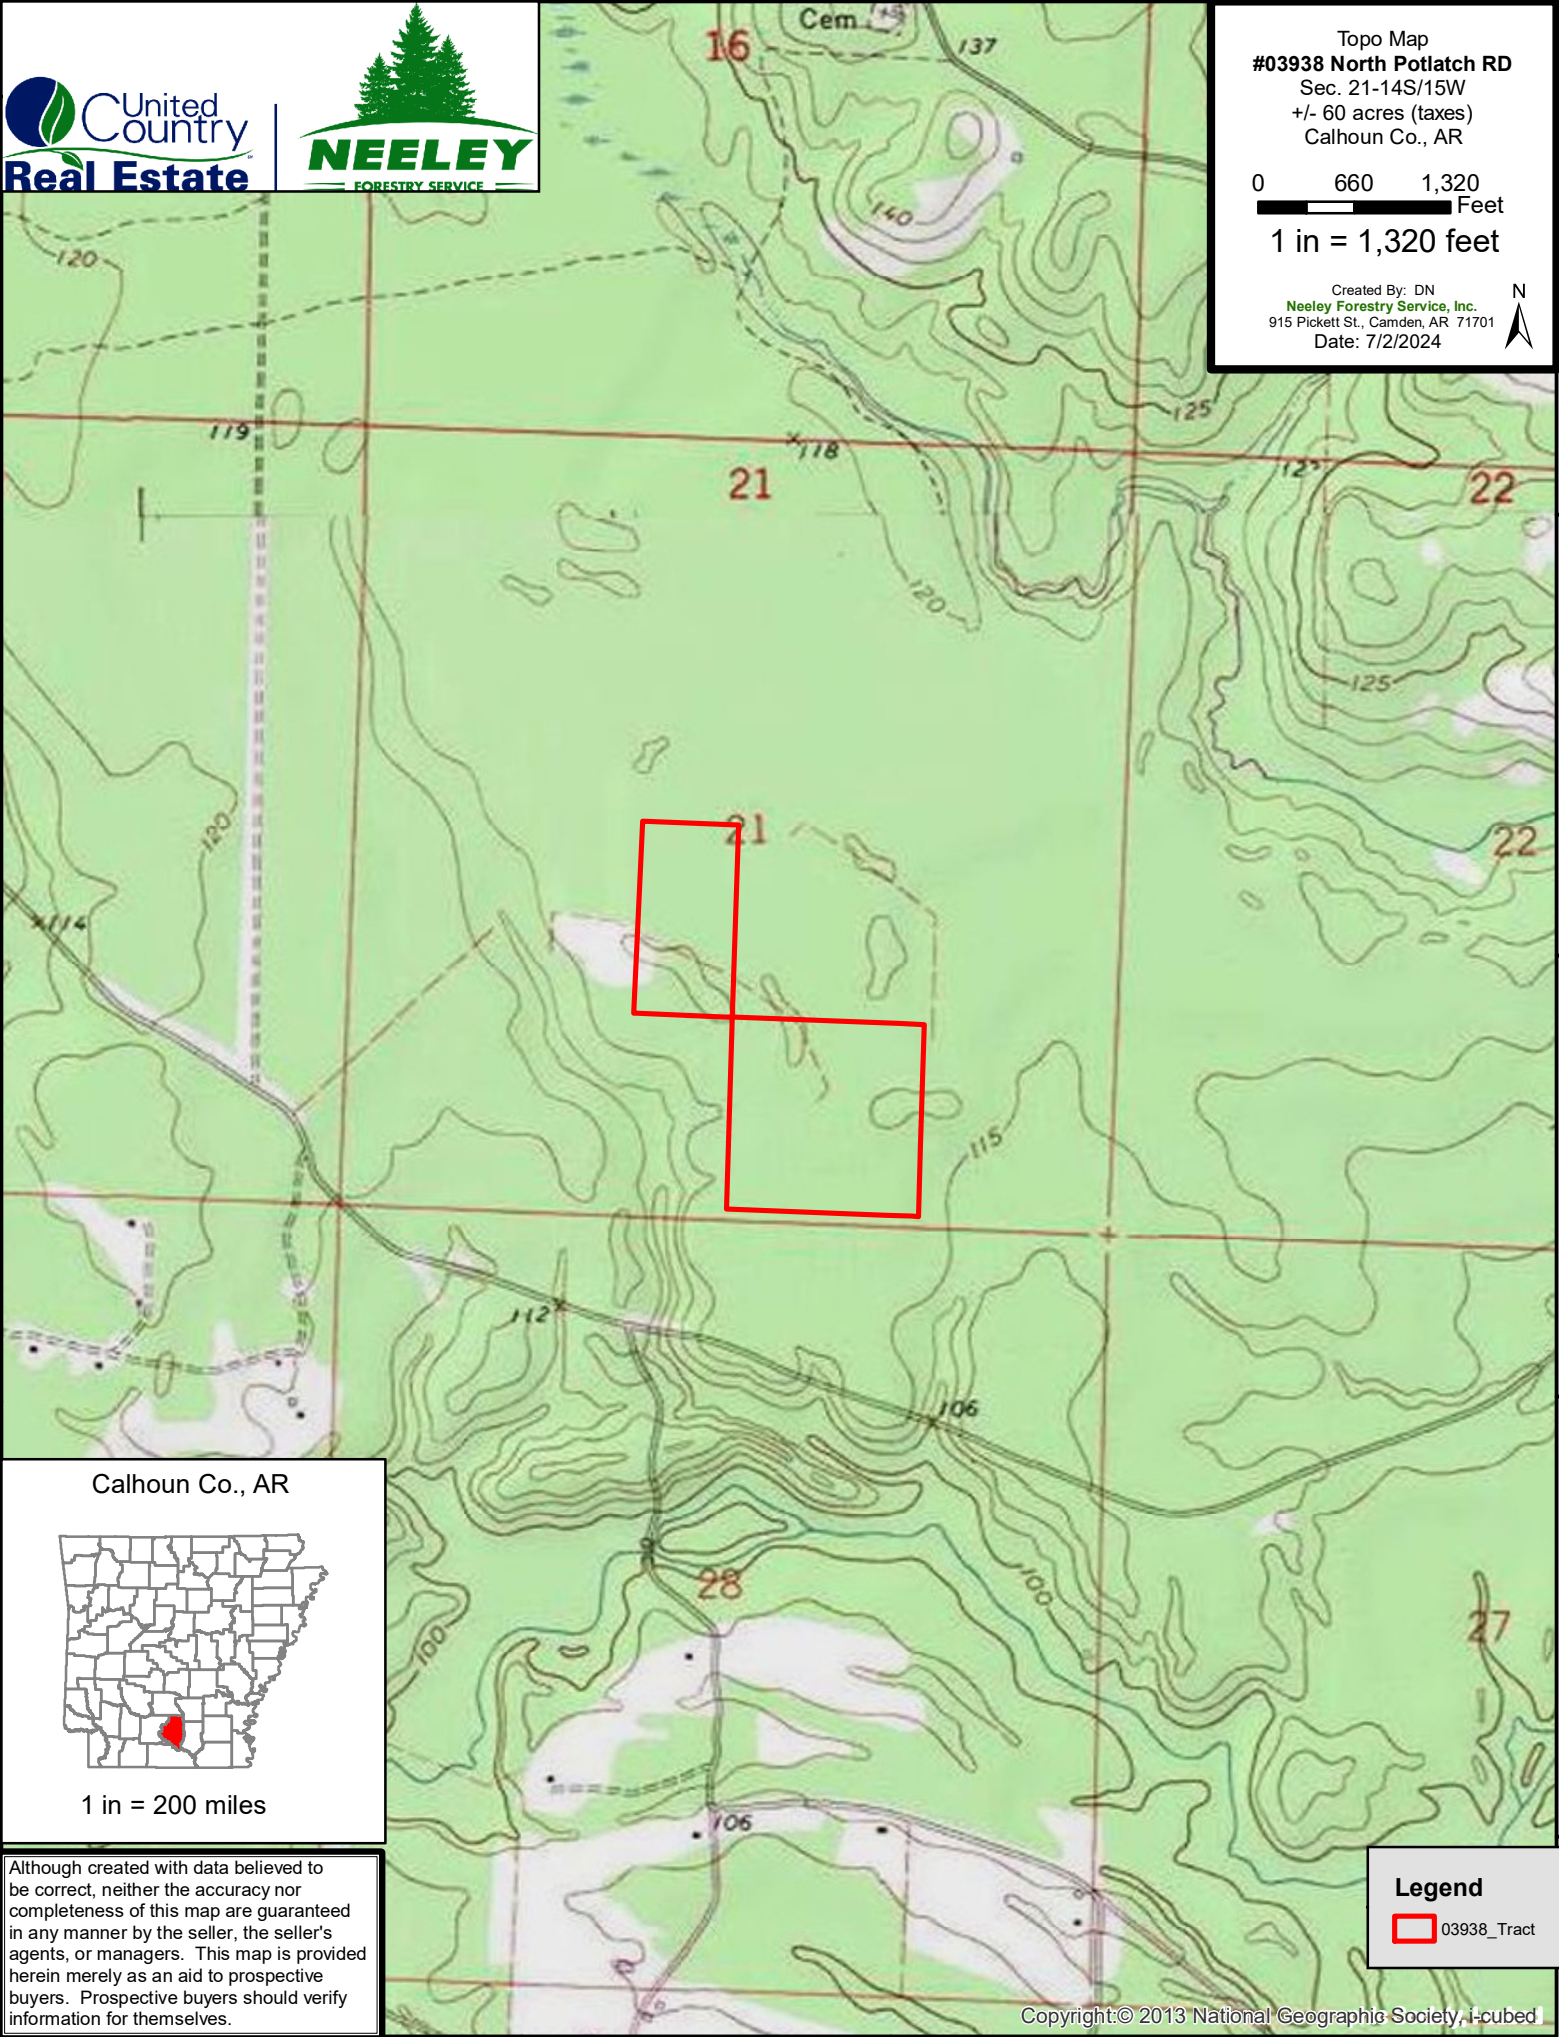

Topo Map
 #03938 North Potlatch RD
 Sec. 21-14S/15W
 +/- 60 acres (taxes)
 Calhoun Co., AR

0 660 1,320 Feet
 1 in = 1,320 feet

Created By: DN
 Neeley Forestry Service, Inc.
 915 Pickett St., Camden, AR 71701
 Date: 7/2/2024

Calhoun Co., AR

1 in = 200 miles

Although created with data believed to be correct, neither the accuracy nor completeness of this map are guaranteed in any manner by the seller, the seller's agents, or managers. This map is provided herein merely as an aid to prospective buyers. Prospective buyers should verify information for themselves.

Legend