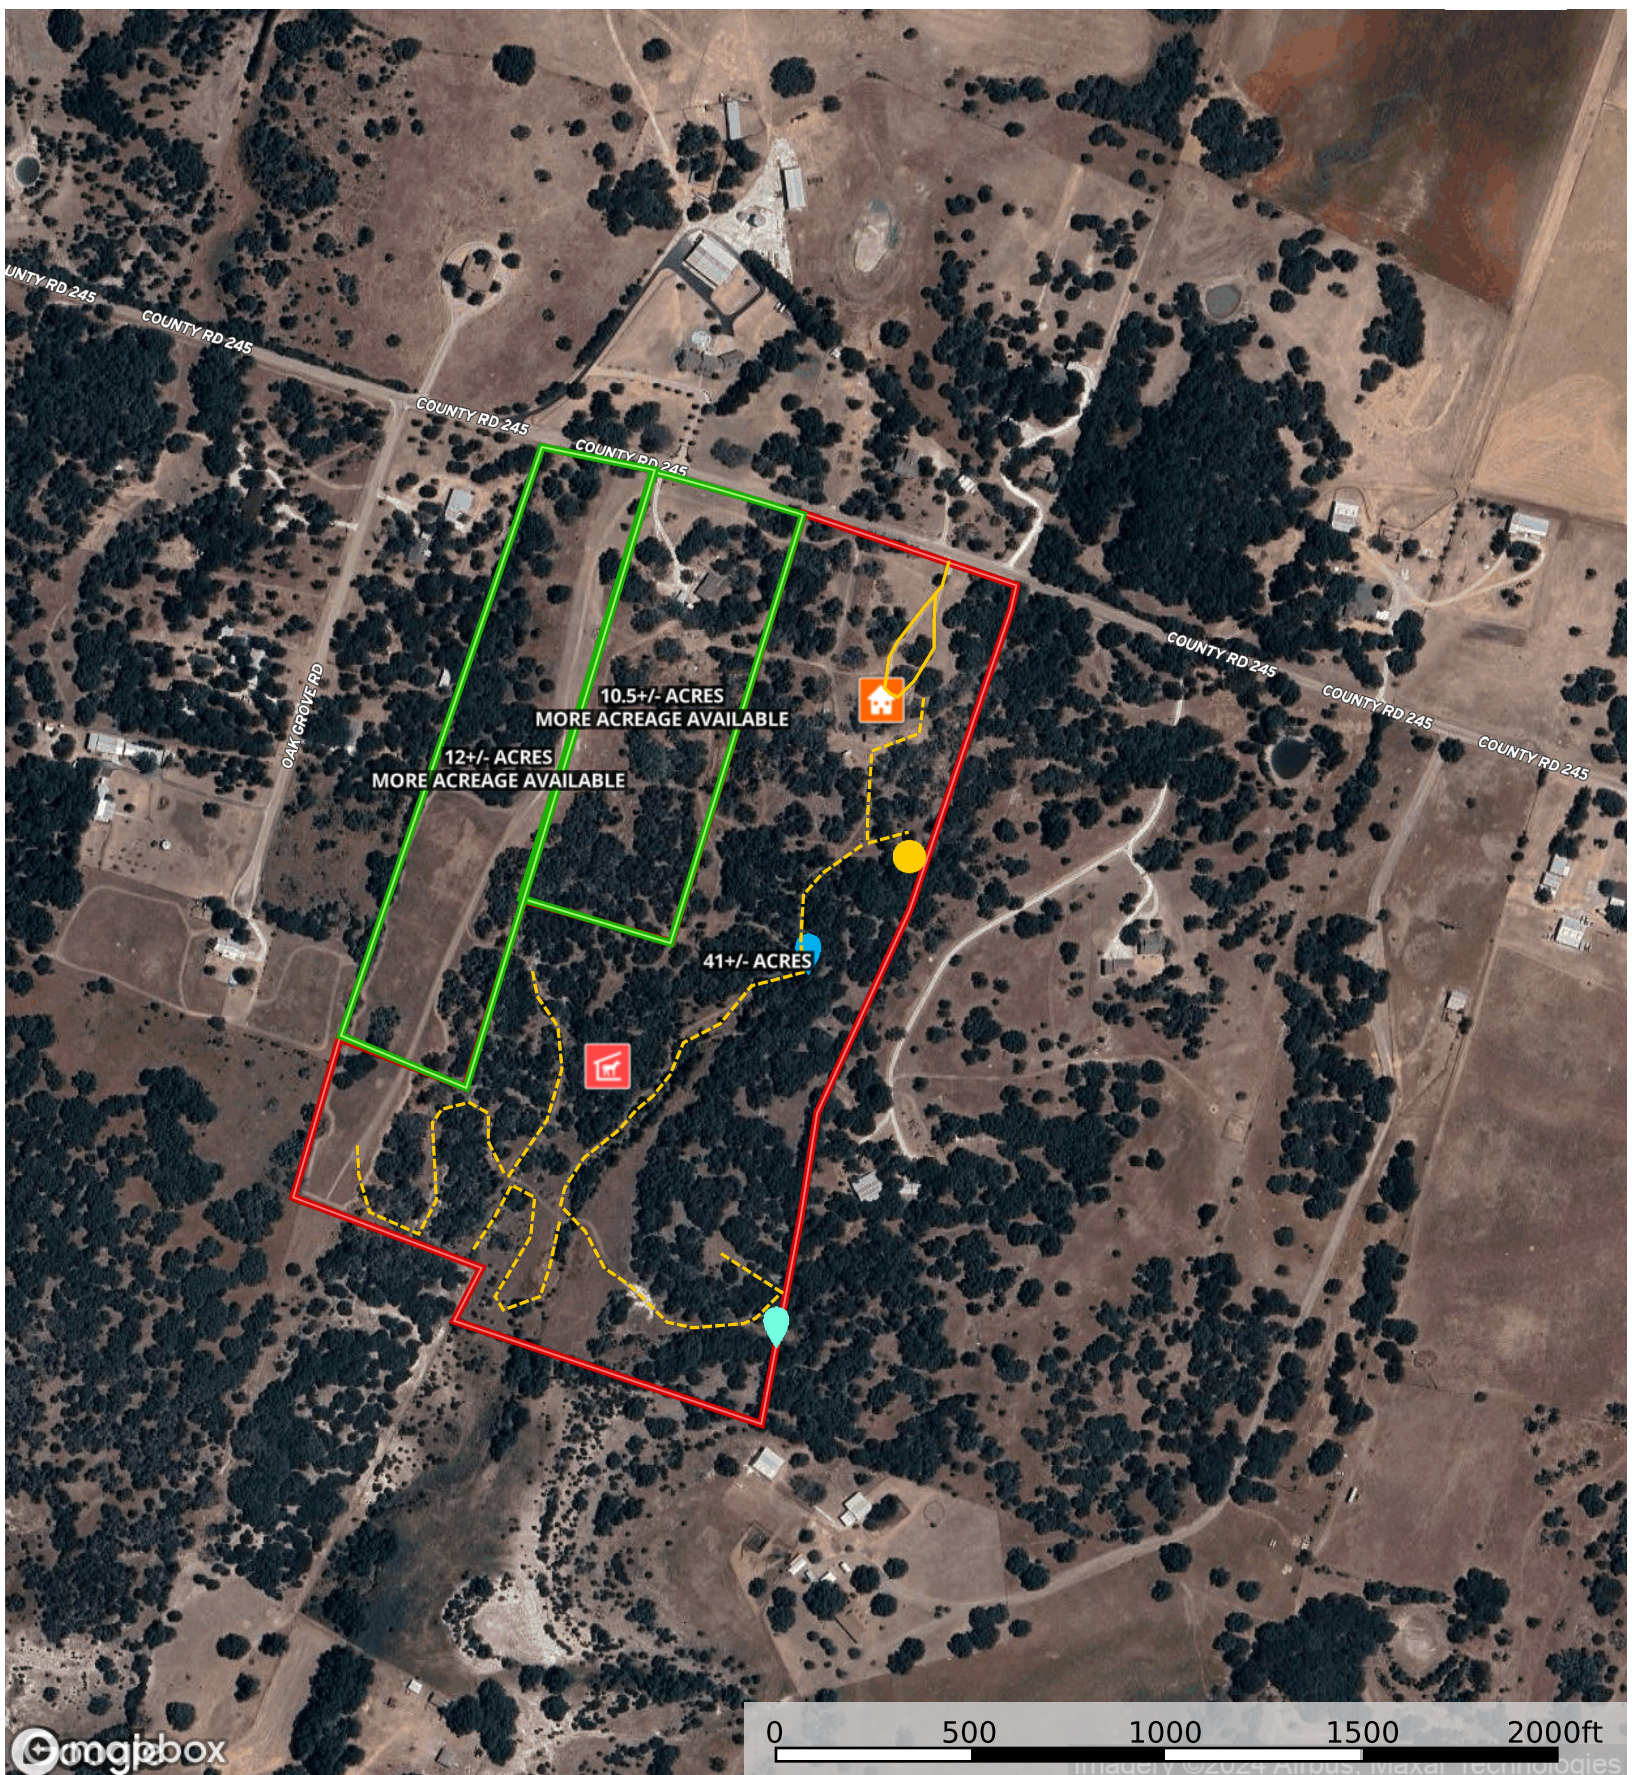

Booth - 602 CR 245 (41+/- Acres) Coryell County, Texas, 41 AC +/-

imgbox

0 500 1000 1500 2000ft
imagery ©2024 Airbus, Maxar Technologies

- House
- Old Sheep Barn
- Beautiful
- Marker 1
- Marker 2
- Road / Trail
- Primary Road
- Boundary 1
- Boundary