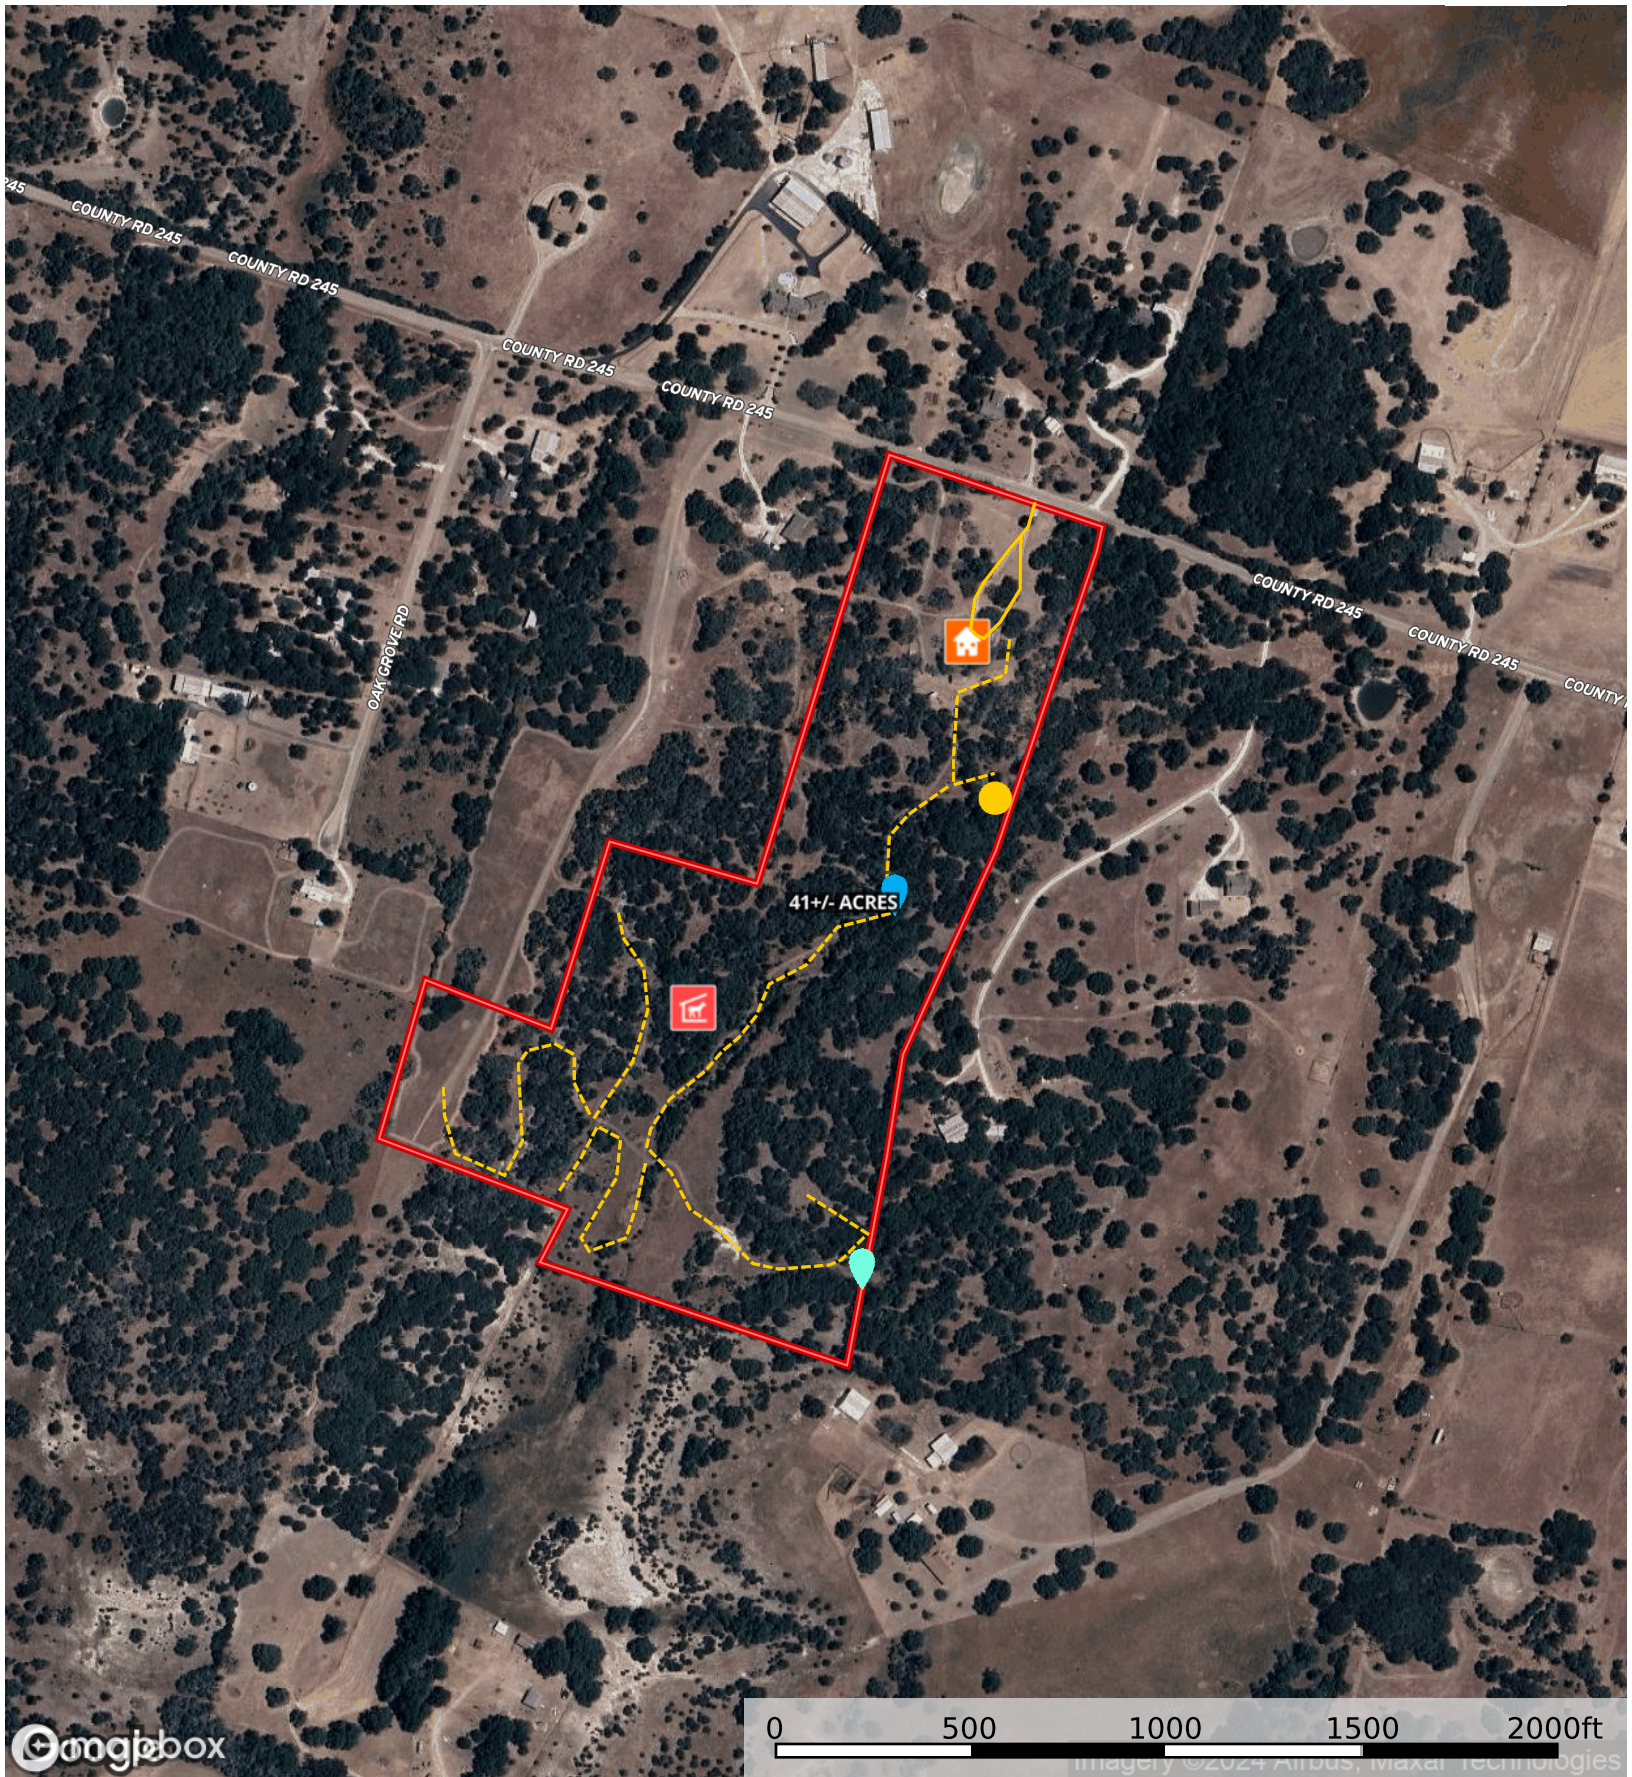

Booth - 602 CR 245 (41+/- Acres)

Coryell County, Texas, 41 AC +/-

imgbox

0 500 1000 1500 2000ft
imagery ©2024 Airbus, Maxar Technologies

- House
- Old Sheep Barn
- Beautiful
- Marker 1
- Marker 2
- Road / Trail
- Primary Road
- Boundary