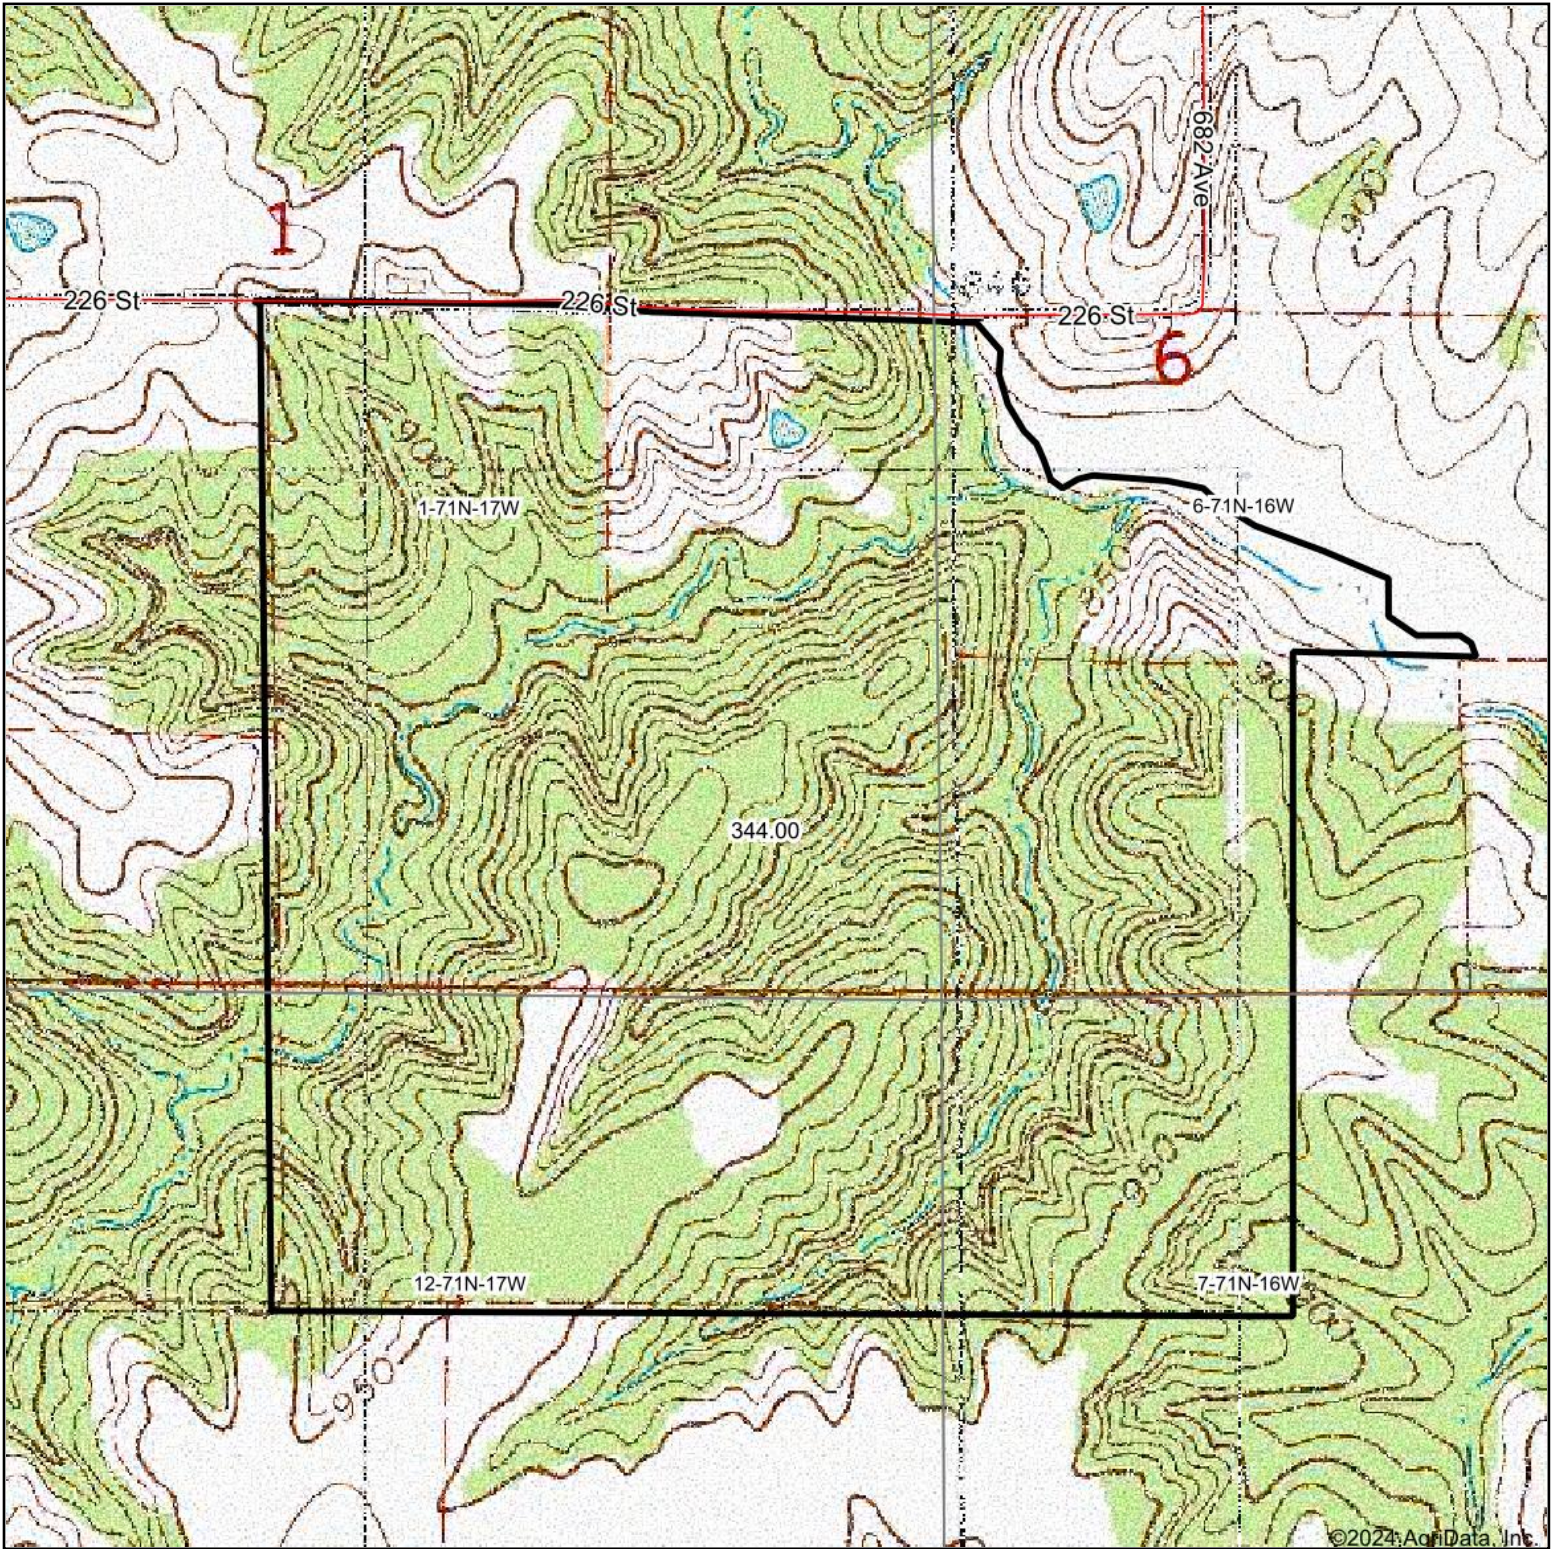

Topography Map

Boundary Lines Are Approximate

©2024 AgriData, Inc.

Hawkeye Farm Mgmt & Real Estate

United Country Real Estate
22 N Main, Albia IA Phone: 641-932-7796
Email: hawkeye@uciowa.com
On the web: www.uciowa.com
www.iowawhiteoakfarms.com

Map Center: 40° 58' 24.51, -92° 45' 24.01

1-71N-17W
Monroe County
Iowa

2/20/2024

Maps Provided By:
surety
CUSTOMIZED ONLINE MAPPING

© AgriData, Inc. 2023 www.AgriDataInc.com