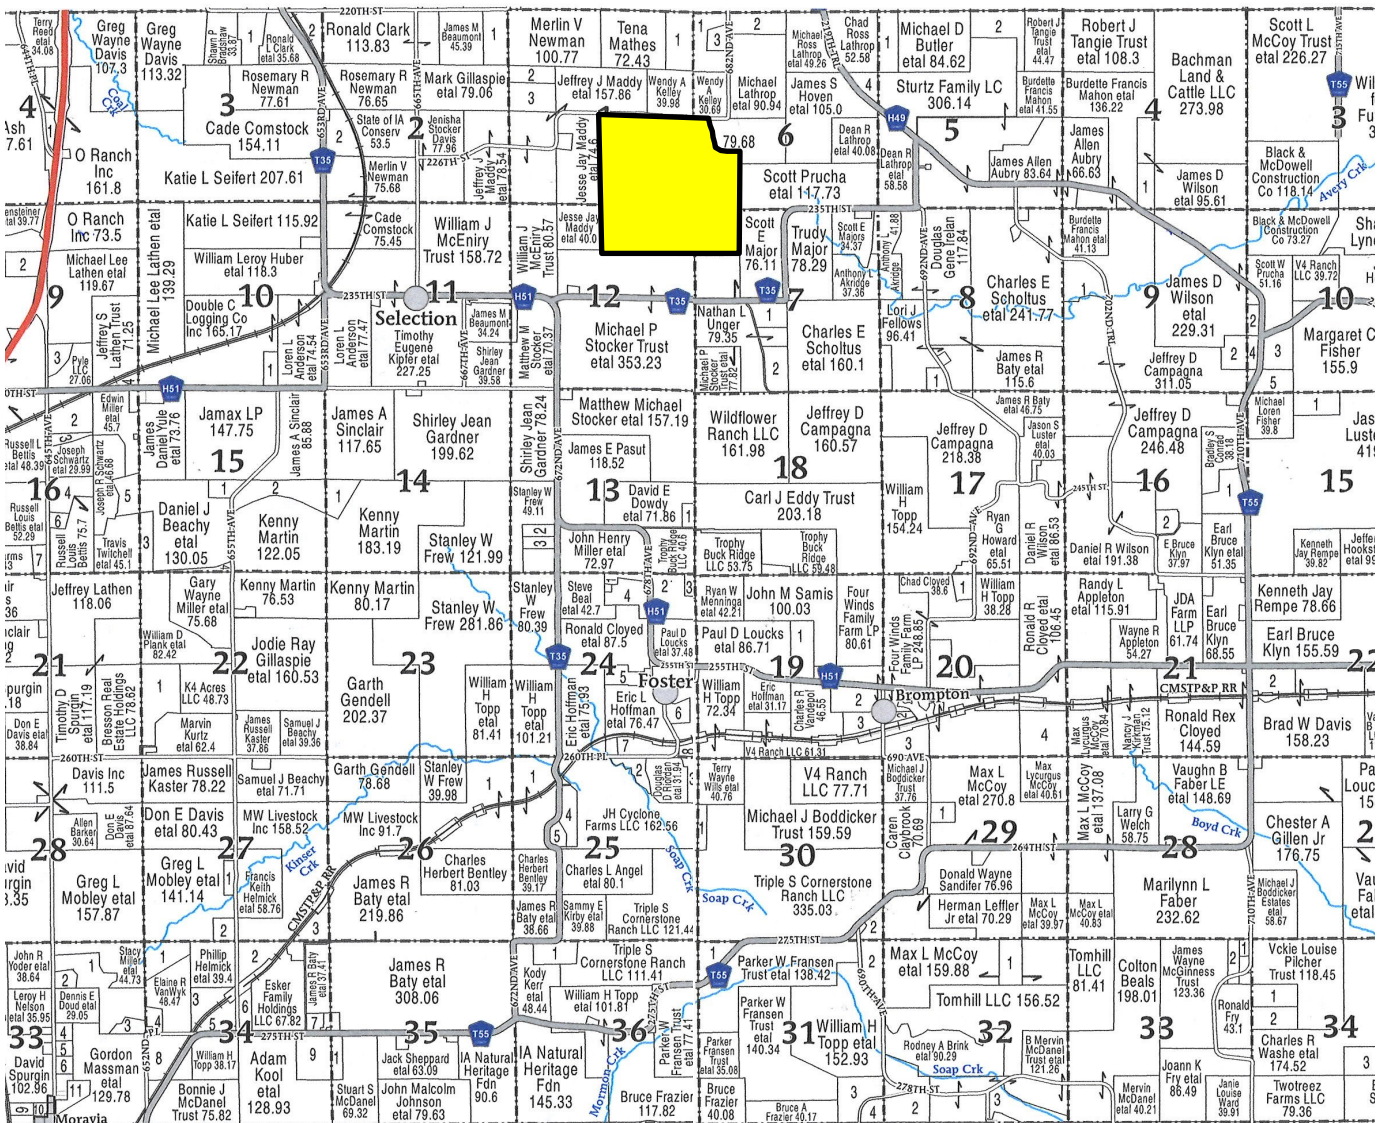

URBANA PLAT

(Landowners)
MANTUA TWP

APPANOOSE CO

APPANOOSE CO