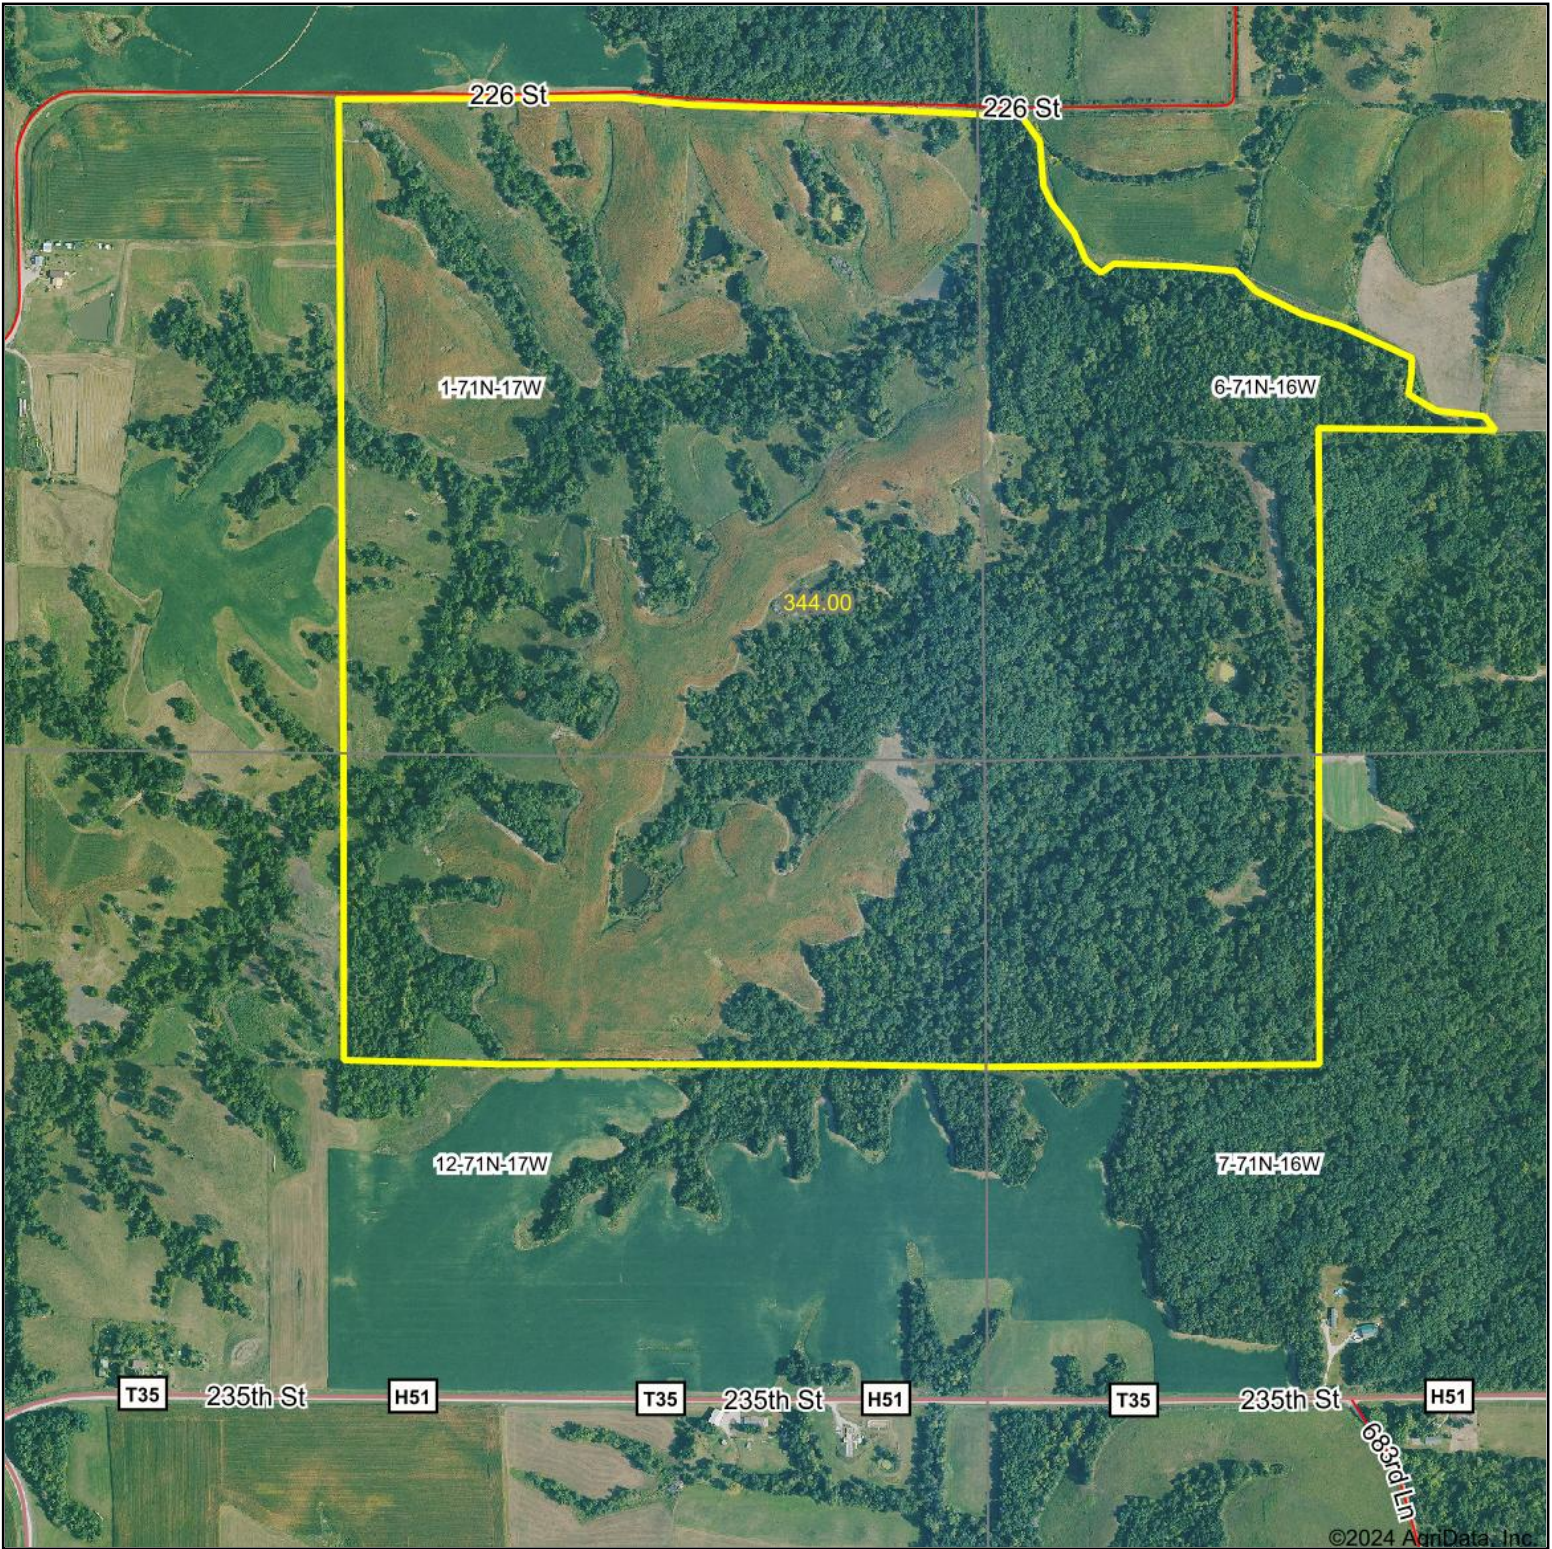

Aerial Map

Boundary Lines Are Approximate

©2024 AgriData, Inc.

Hawkeye Farm Mgmt & Real Estate

United Country
Real Estate
22 N Main, Albia IA Phone: 641-932-7796
Email: hawkeye@uclowa.com
On the web: www.uclowa.com
www.iowawhitetailfarms.com

Boundary Center: 40° 58' 23.07, -92° 45' 19.16

1-71N-17W
Monroe County
Iowa

Maps Provided By:
surety
CUSTOMIZED ONLINE MAPPING
© AgriData, Inc. 2023 www.AgridataInc.com

2/21/2024