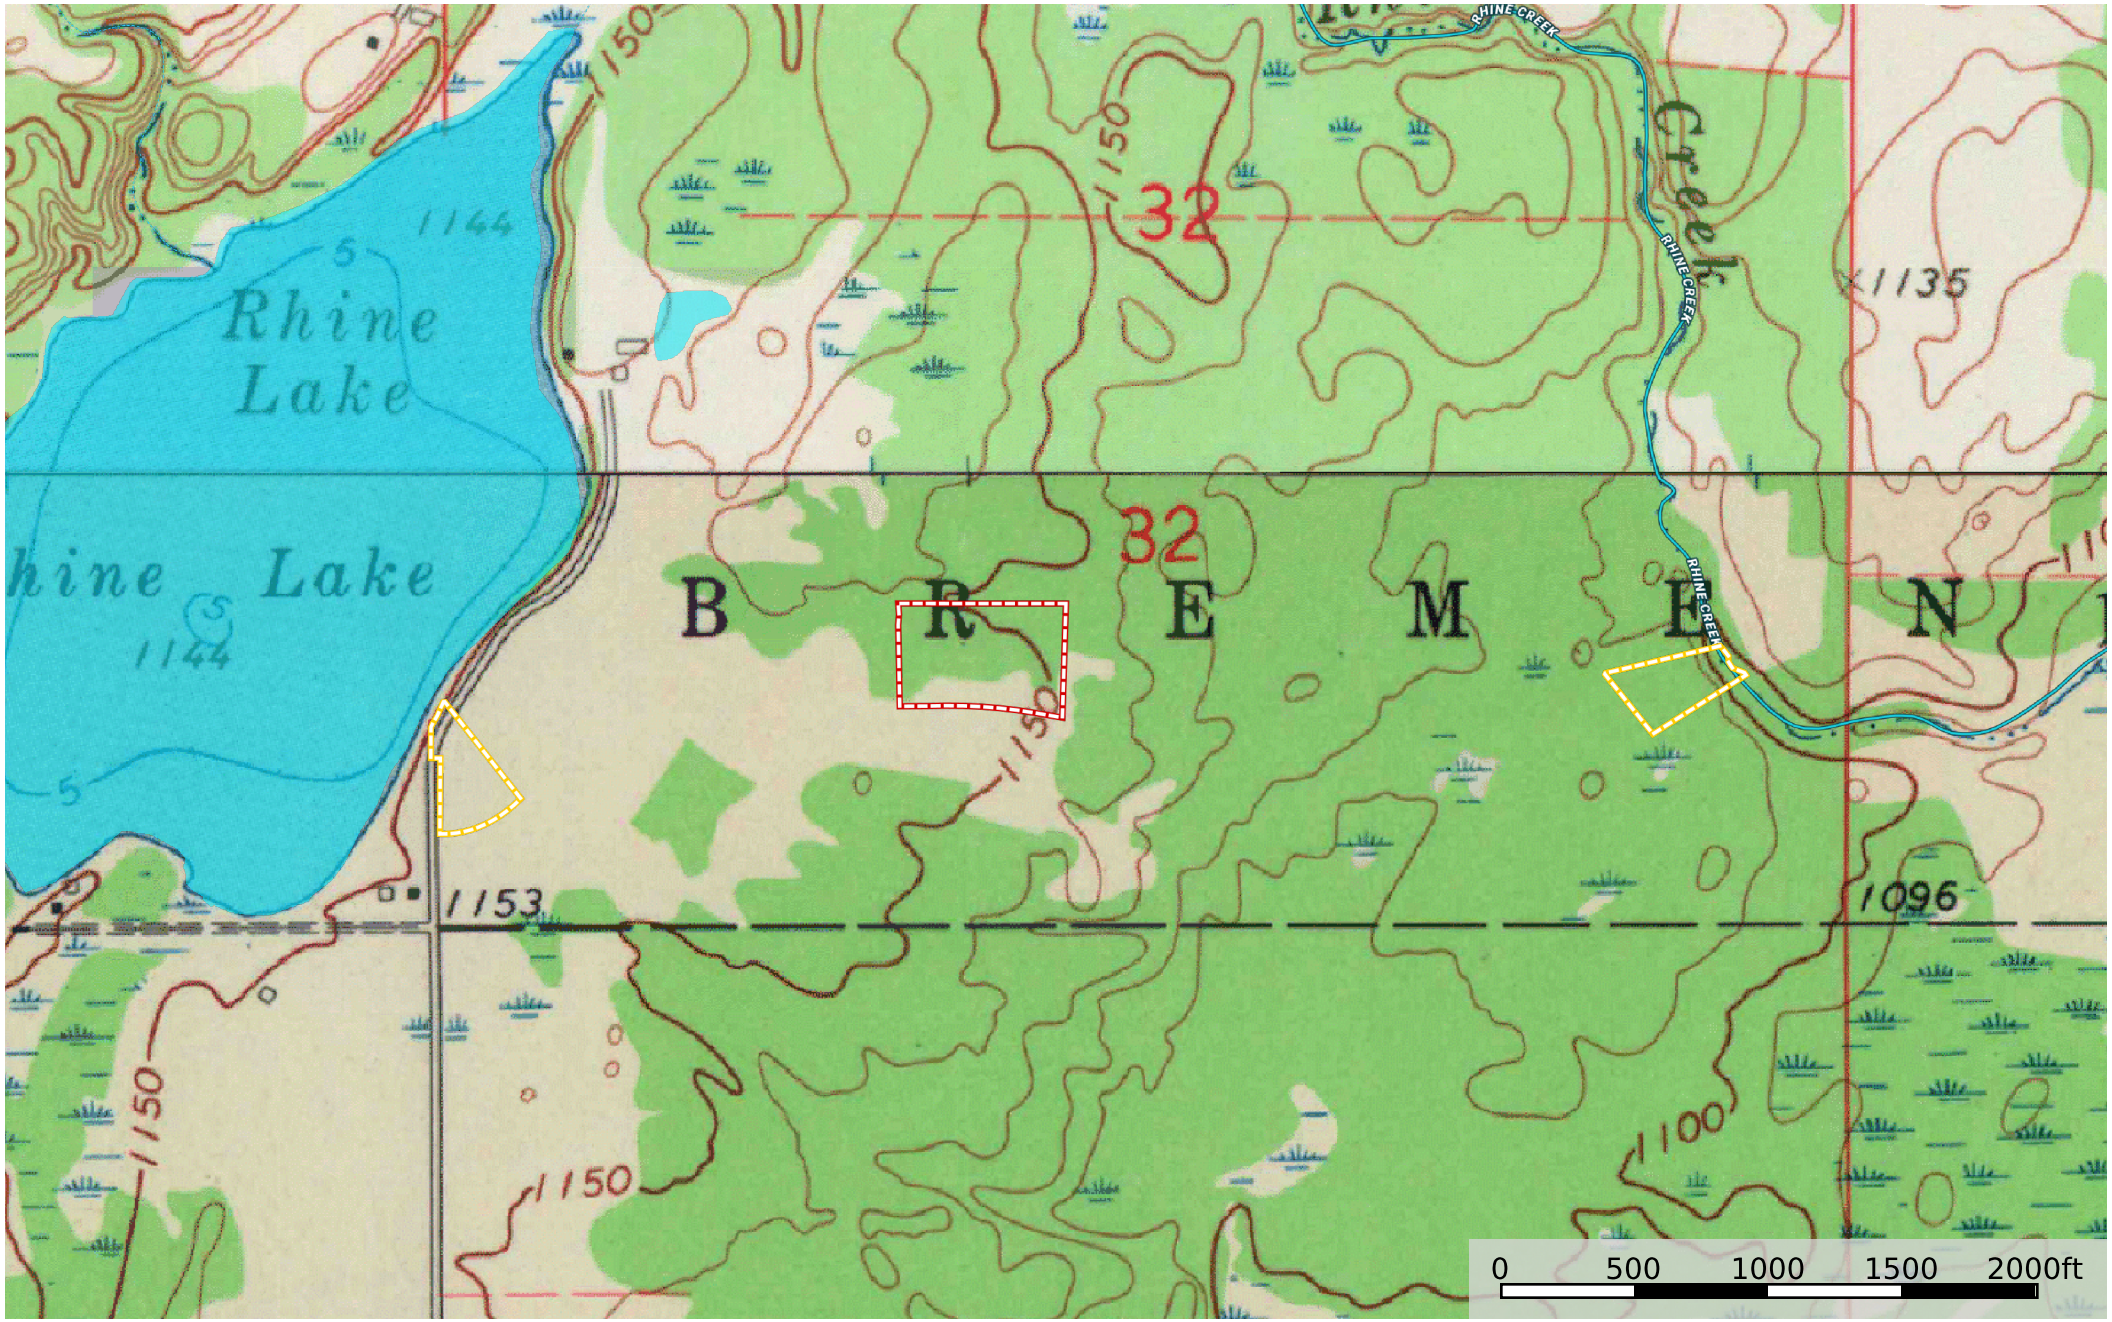

11849 Appaloosa Pass, Finlayson Pine County, Minnesota, 5.5 AC +/-

- Deeded Access
- Boundary
- Stream, Intermittent
- River/Creek
- Water Body