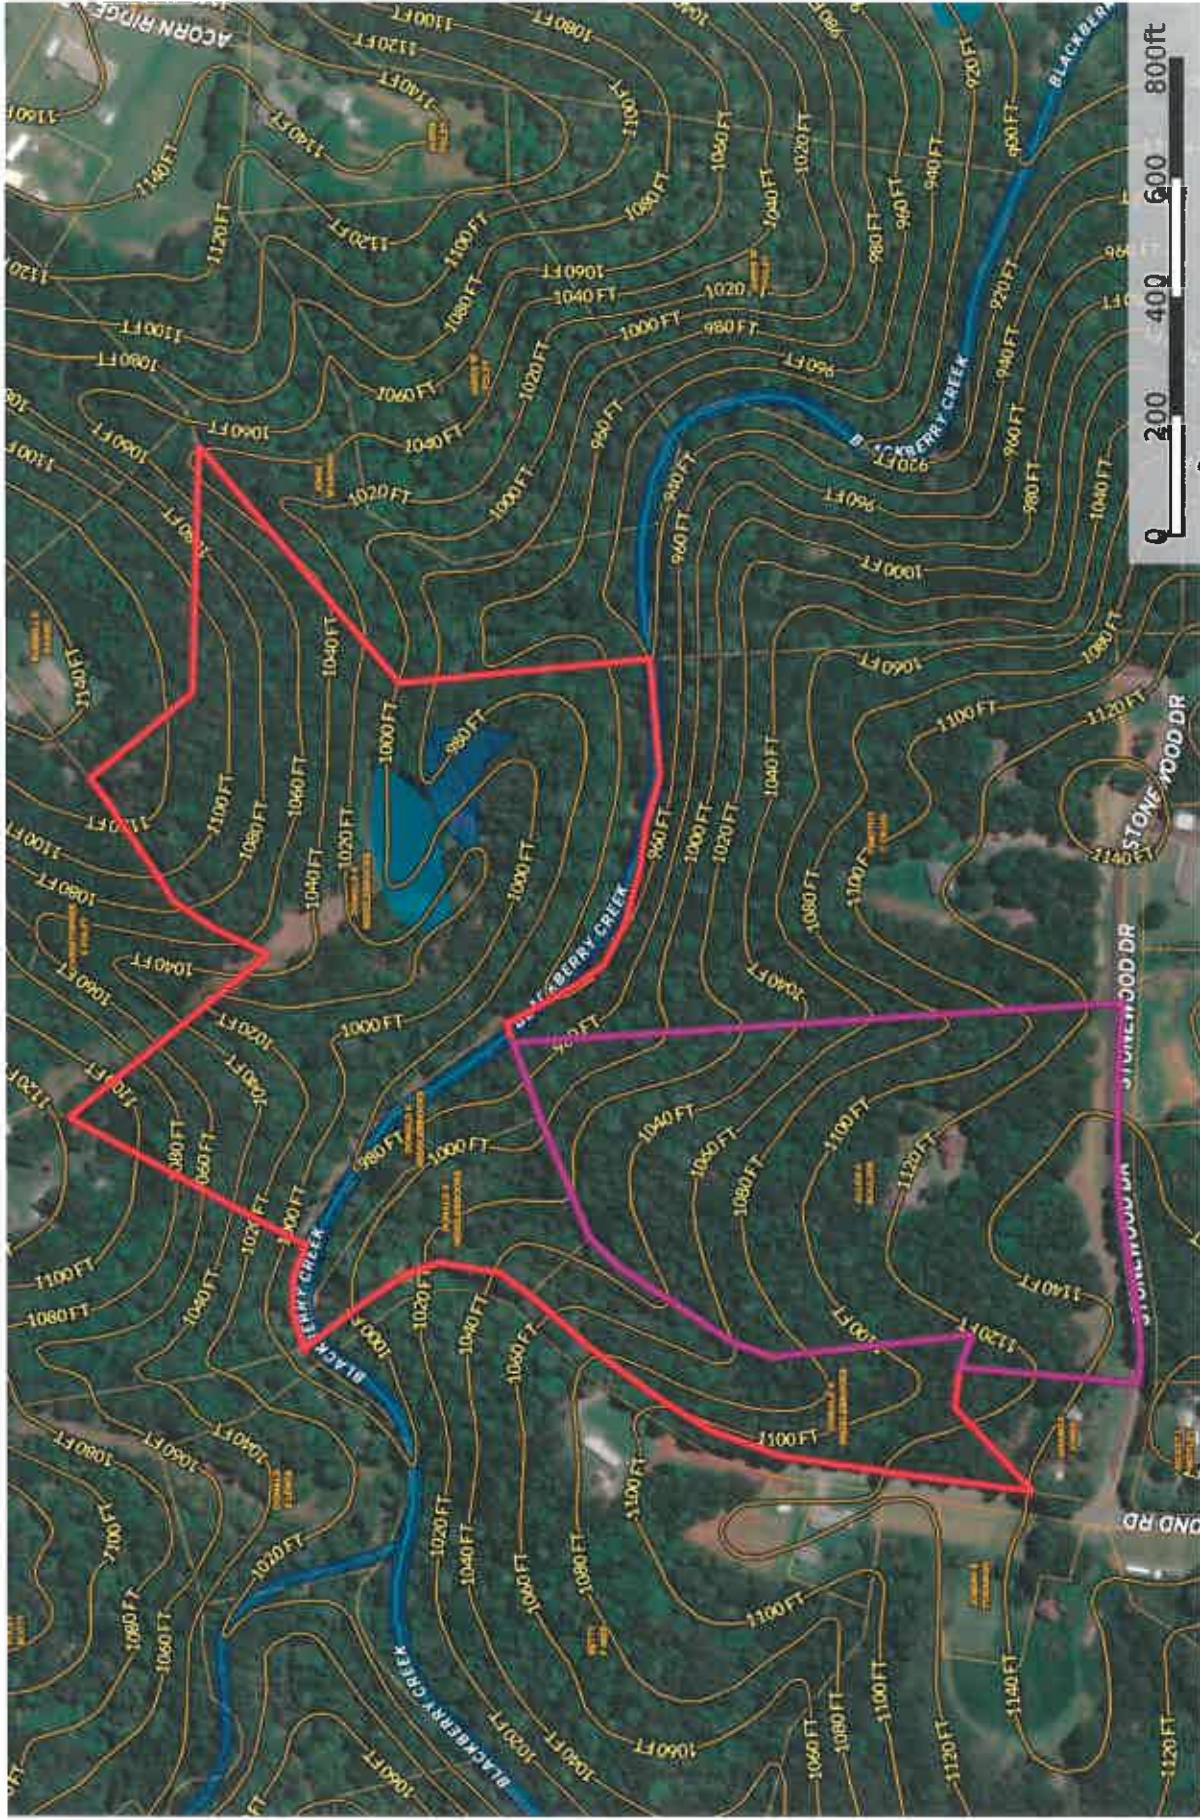

Mama Ln.
County, Virginia, 21.42 AC +/-

ambert
94 2646

jlambert@swva.net

12518 Job Stuart Hwy / P.O. Box 752