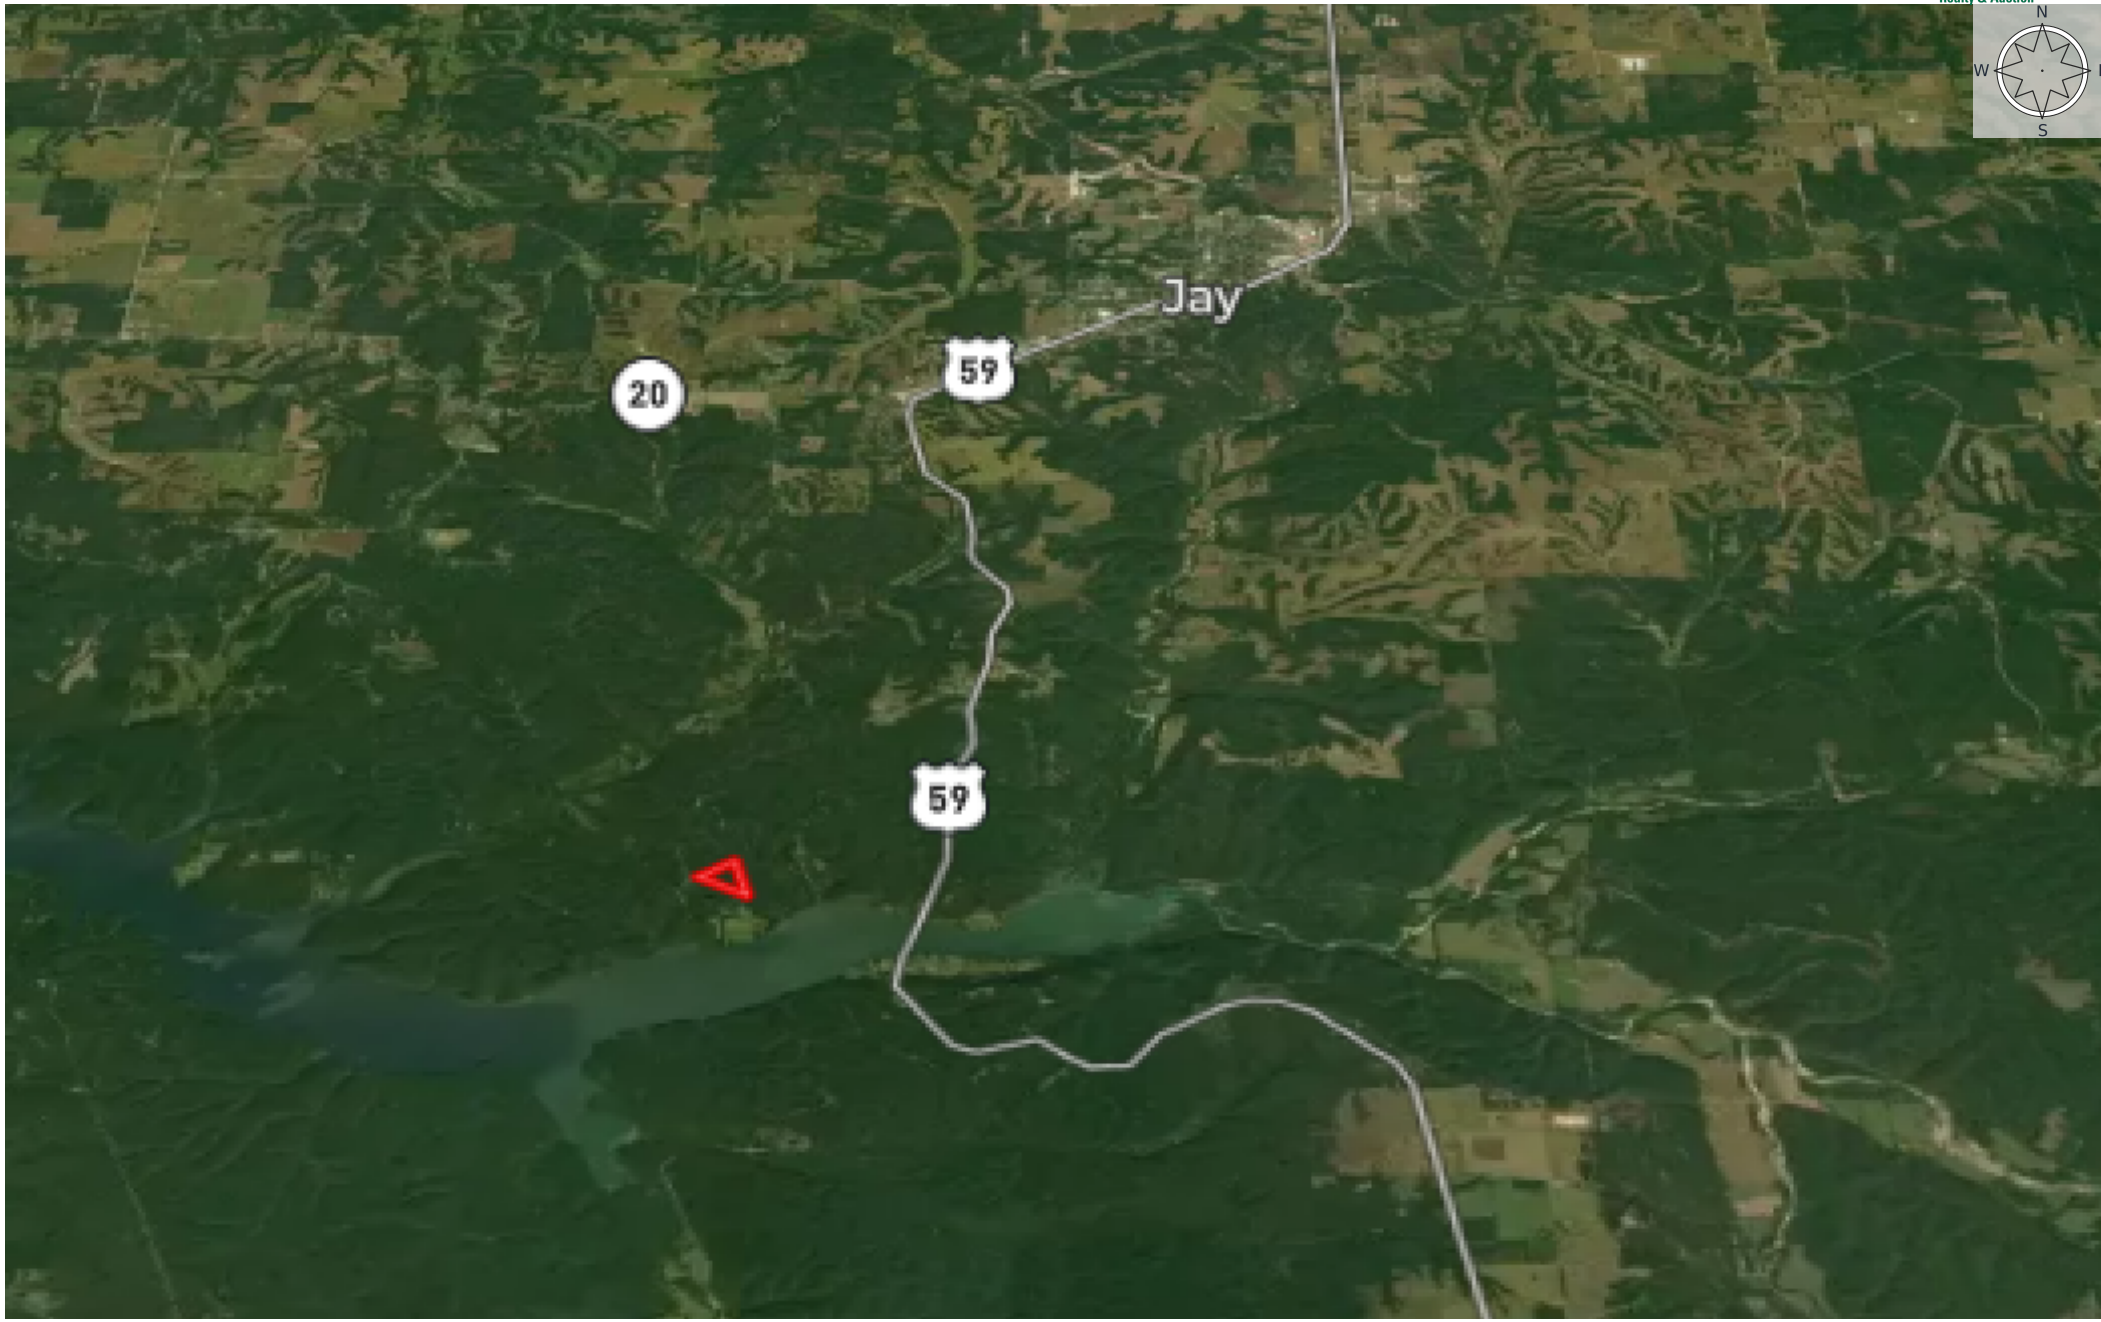

# 18.17 ACRE LAKE EUCHA LAND

Delaware County, Oklahoma, 18.17 AC +/-

 Boundary