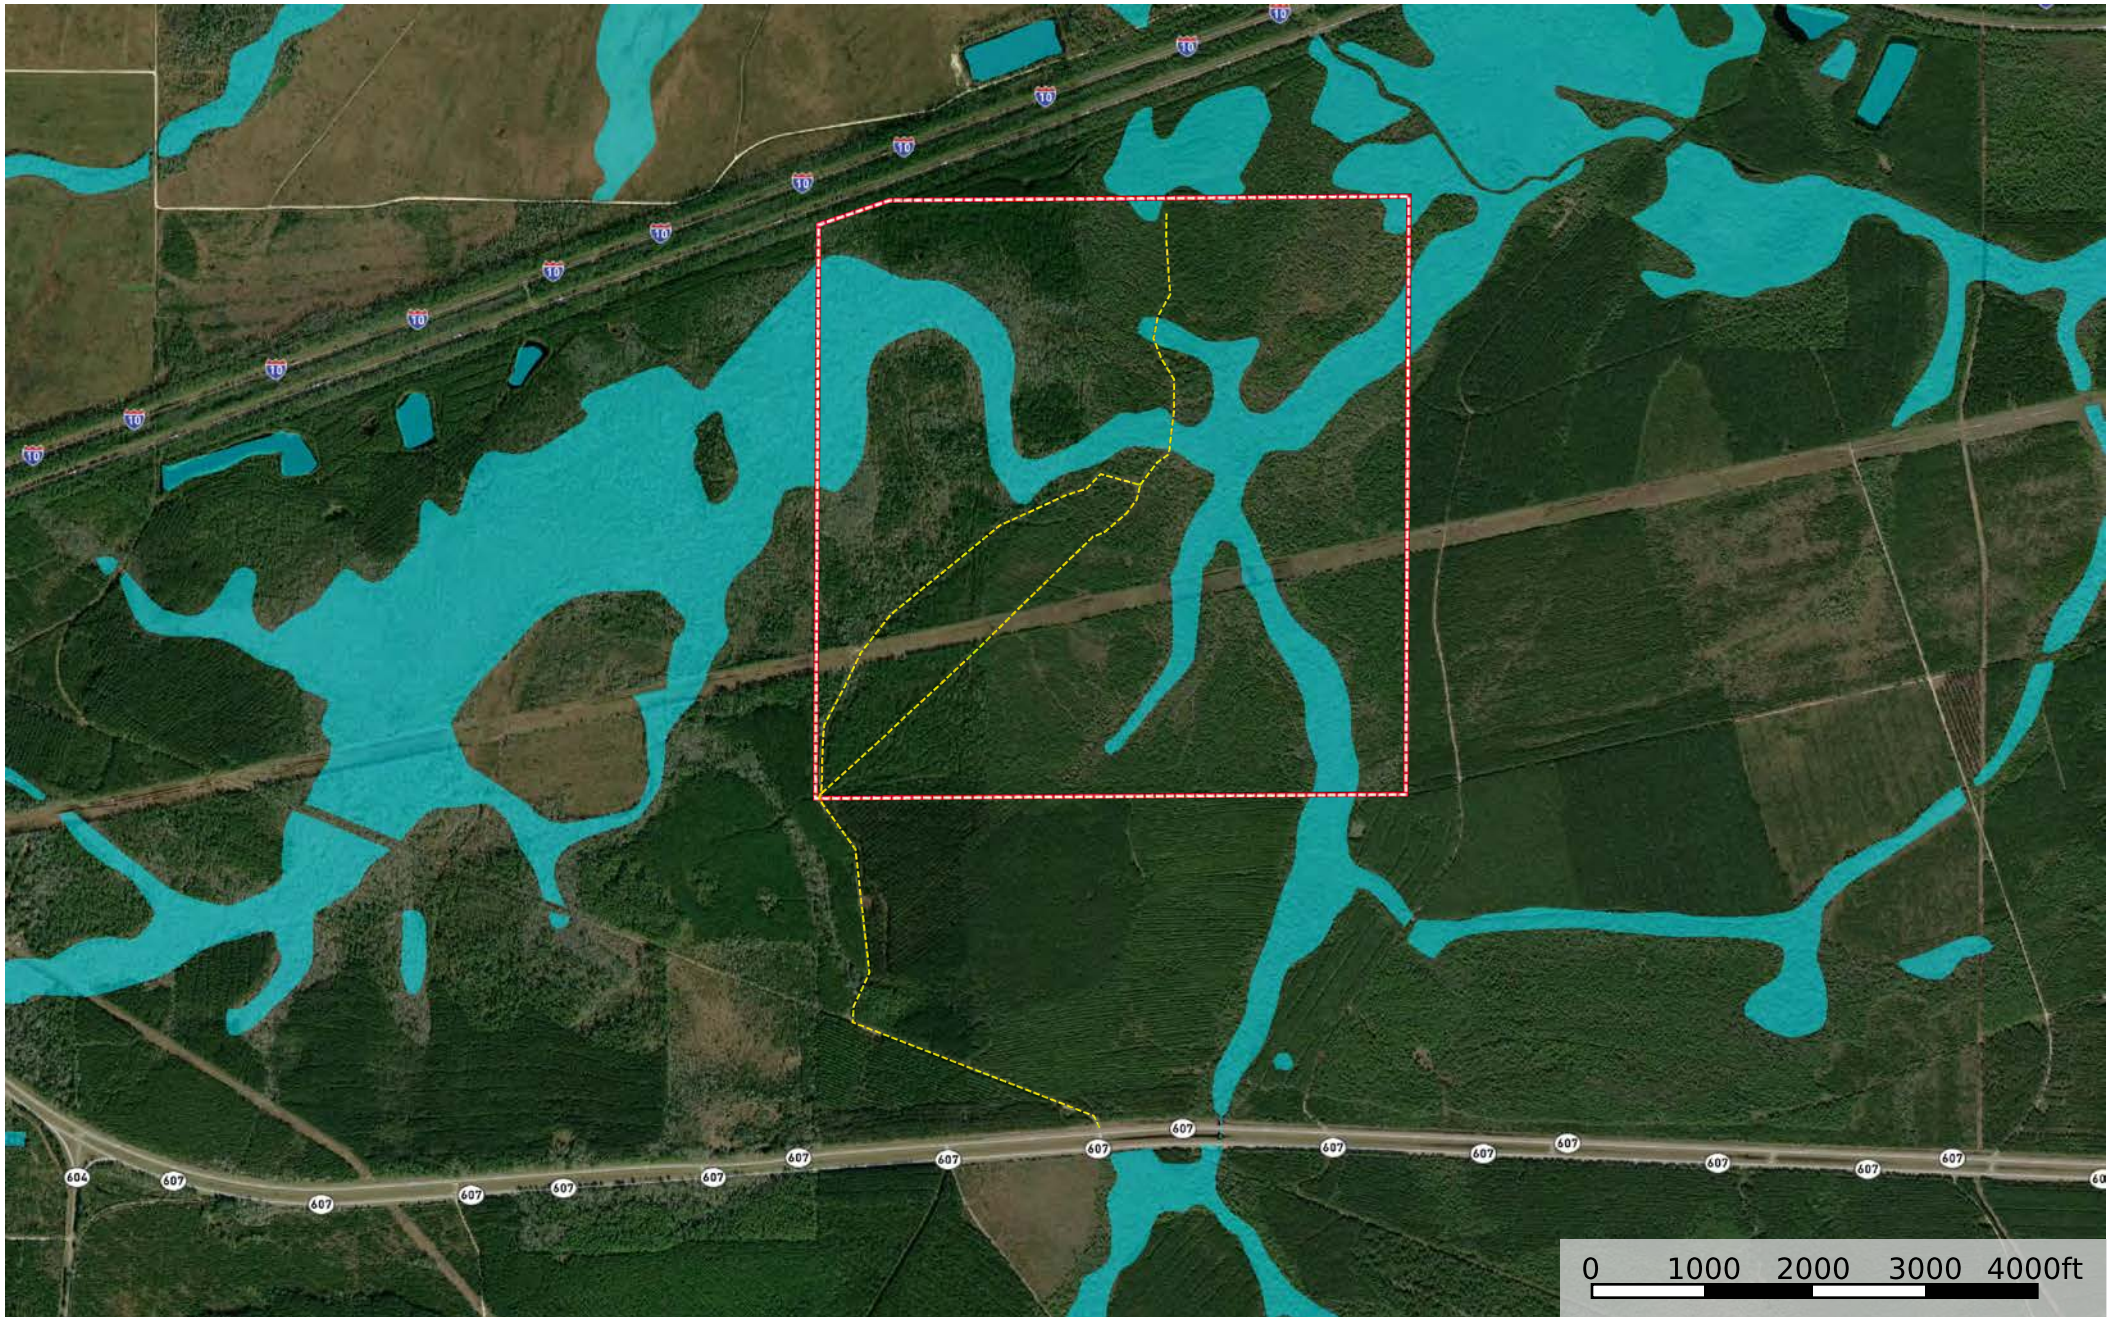

639 Acres - Hancock County, MS

Hancock County, Mississippi, 639 AC +/-

--- Road / Trail □ Boundary

639 Acres - Hancock County, MS

Hancock County, Mississippi, 639 AC +/-

--- Road / Trail □ Boundary

639 Acres - Hancock County, MS

Hancock County, Mississippi, 639 AC +/-

- Road / Trail
- Boundary
- Stream, Intermittent
- River/Creek
- Water Body

639 Acres - Hancock County, MS

Hancock County, Mississippi, 639 AC +/-

- Road / Trail
- Boundary
- 100 Year Floodplain
- 500 Year Floodplain
- Floodway
- Special
- Unmapped/ Not Included
- Stream, Intermittent
- River/Creek
- Water Body

639 Acres - Hancock County, MS

Hancock County, Mississippi, 639 AC +/-

--- Road / Trail ▭ Boundary