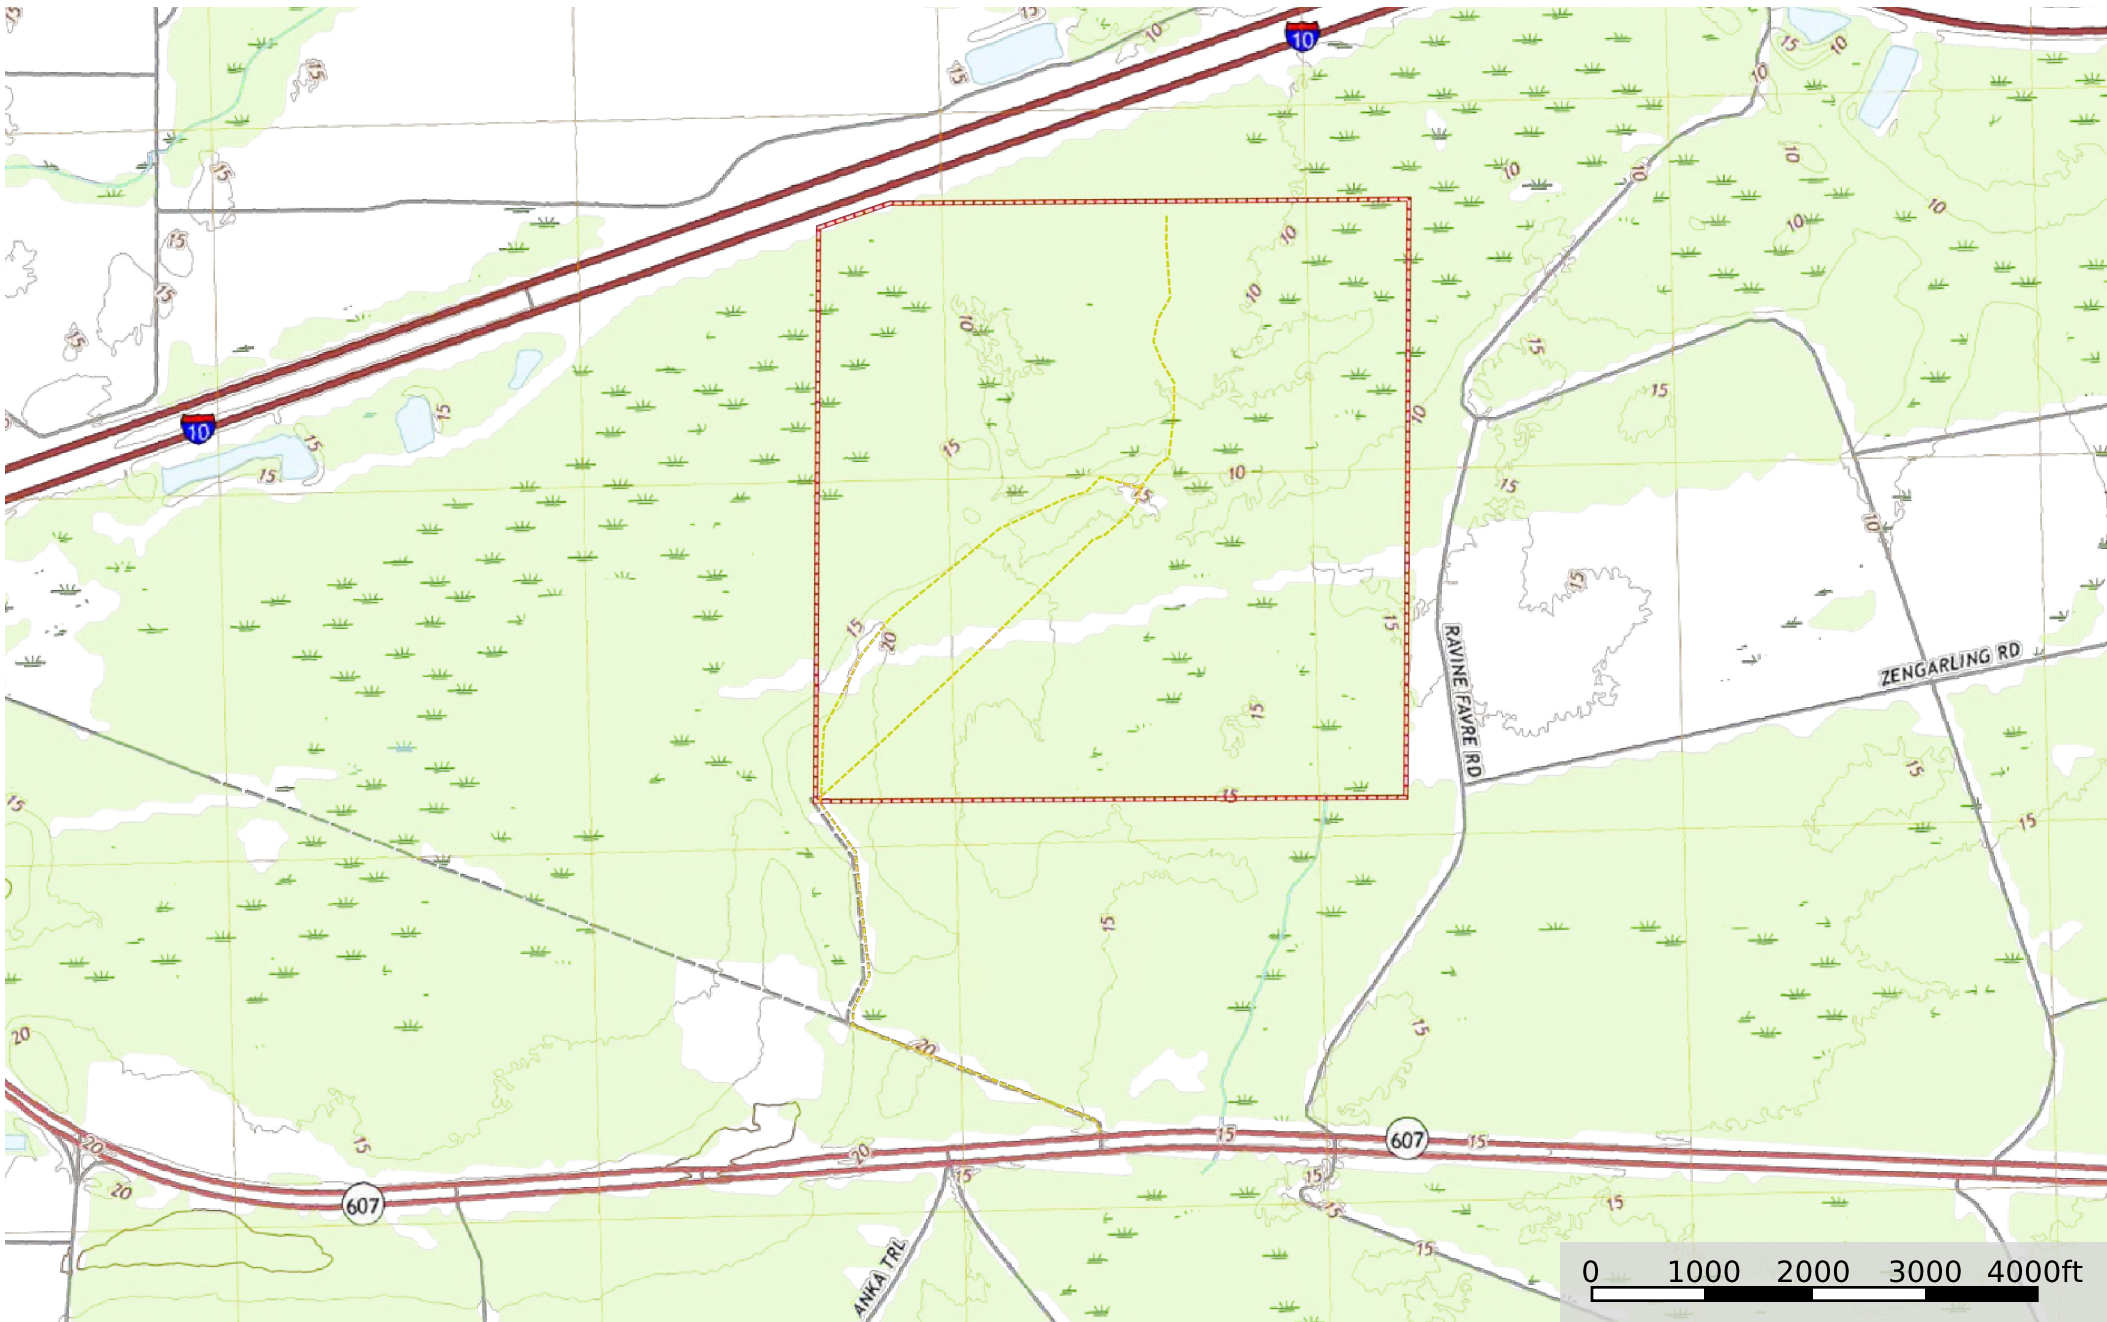

639 Acres - Hancock County, MS

Hancock County, Mississippi, 639 AC +/-

--- Road / Trail □ Boundary

639 Acres - Hancock County, MS

Hancock County, Mississippi, 639 AC +/-

--- Road / Trail □ Boundary

639 Acres - Hancock County, MS

Hancock County, Mississippi, 639 AC +/-

- Road / Trail
- Boundary
- Stream, Intermittent
- River/Creek
- Water Body

639 Acres - Hancock County, MS

Hancock County, Mississippi, 639 AC +/-

- Road / Trail
- Boundary
- 100 Year Floodplain
- 500 Year Floodplain
- Floodway
- Special
- Unmapped/ Not Included
- Stream, Intermittent
- River/Creek
- Water Body

639 Acres - Hancock County, MS

Hancock County, Mississippi, 639 AC +/-

--- Road / Trail ▭ Boundary