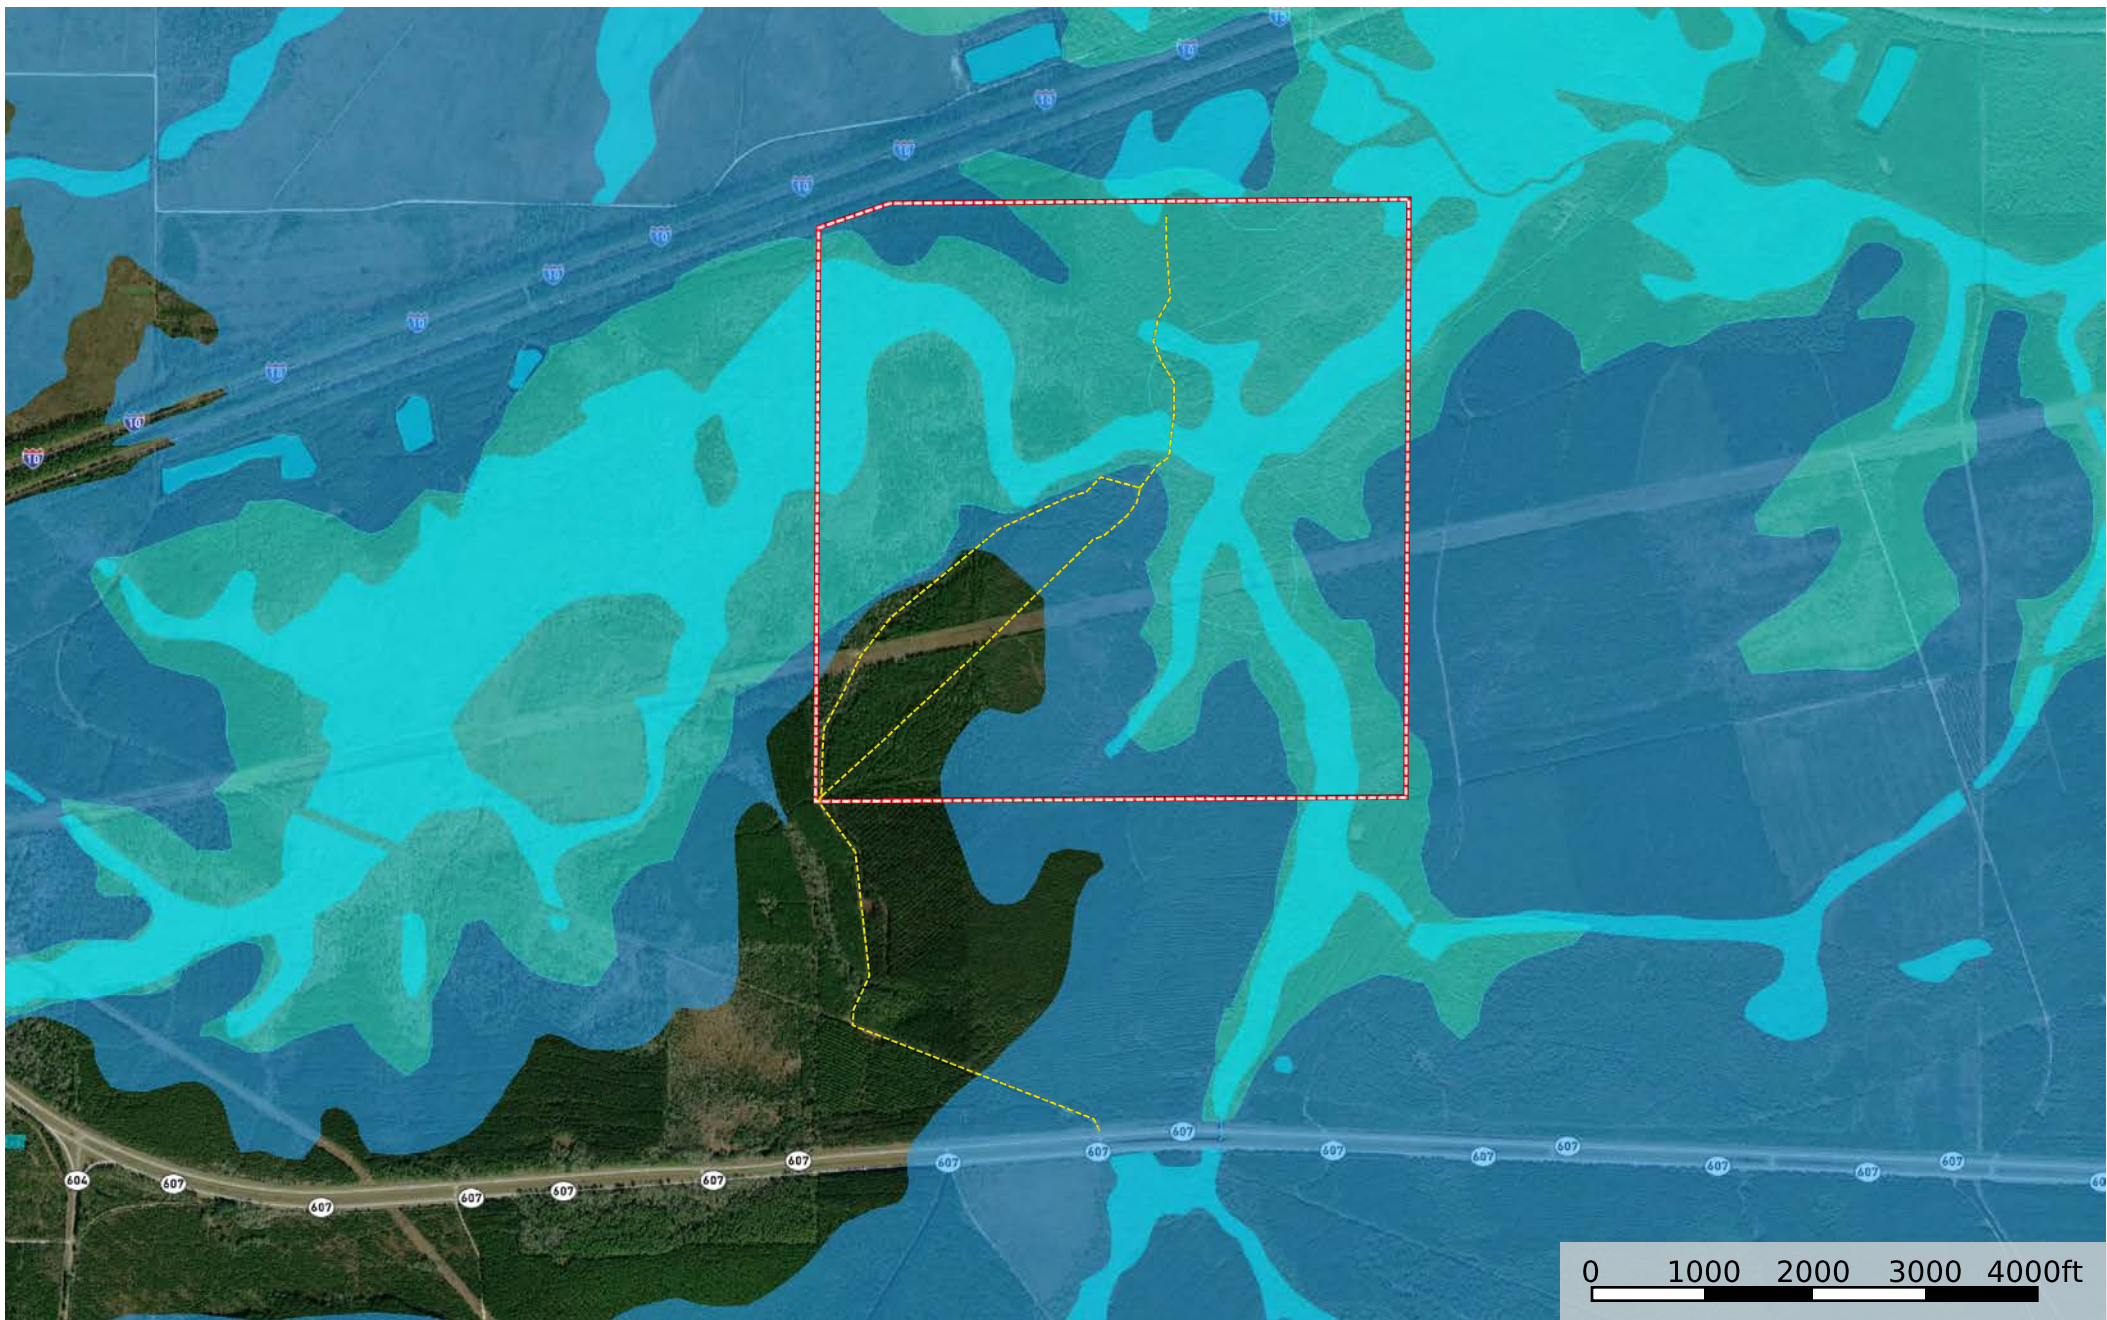

639 Acres - Hancock County, MS

Hancock County, Mississippi, 639 AC +/-

--- Road / Trail □ Boundary

639 Acres - Hancock County, MS

Hancock County, Mississippi, 639 AC +/-

--- Road / Trail □ Boundary

639 Acres - Hancock County, MS

Hancock County, Mississippi, 639 AC +/-

- Road / Trail
- Boundary
- Stream, Intermittent
- River/Creek
- Water Body

639 Acres - Hancock County, MS

Hancock County, Mississippi, 639 AC +/-

- Road / Trail
- Boundary
- 100 Year Floodplain
- 500 Year Floodplain
- Floodway
- Special
- Unmapped/ Not Included
- Stream, Intermittent
- River/Creek
- Water Body

639 Acres - Hancock County, MS

Hancock County, Mississippi, 639 AC +/-

--- Road / Trail ▭ Boundary