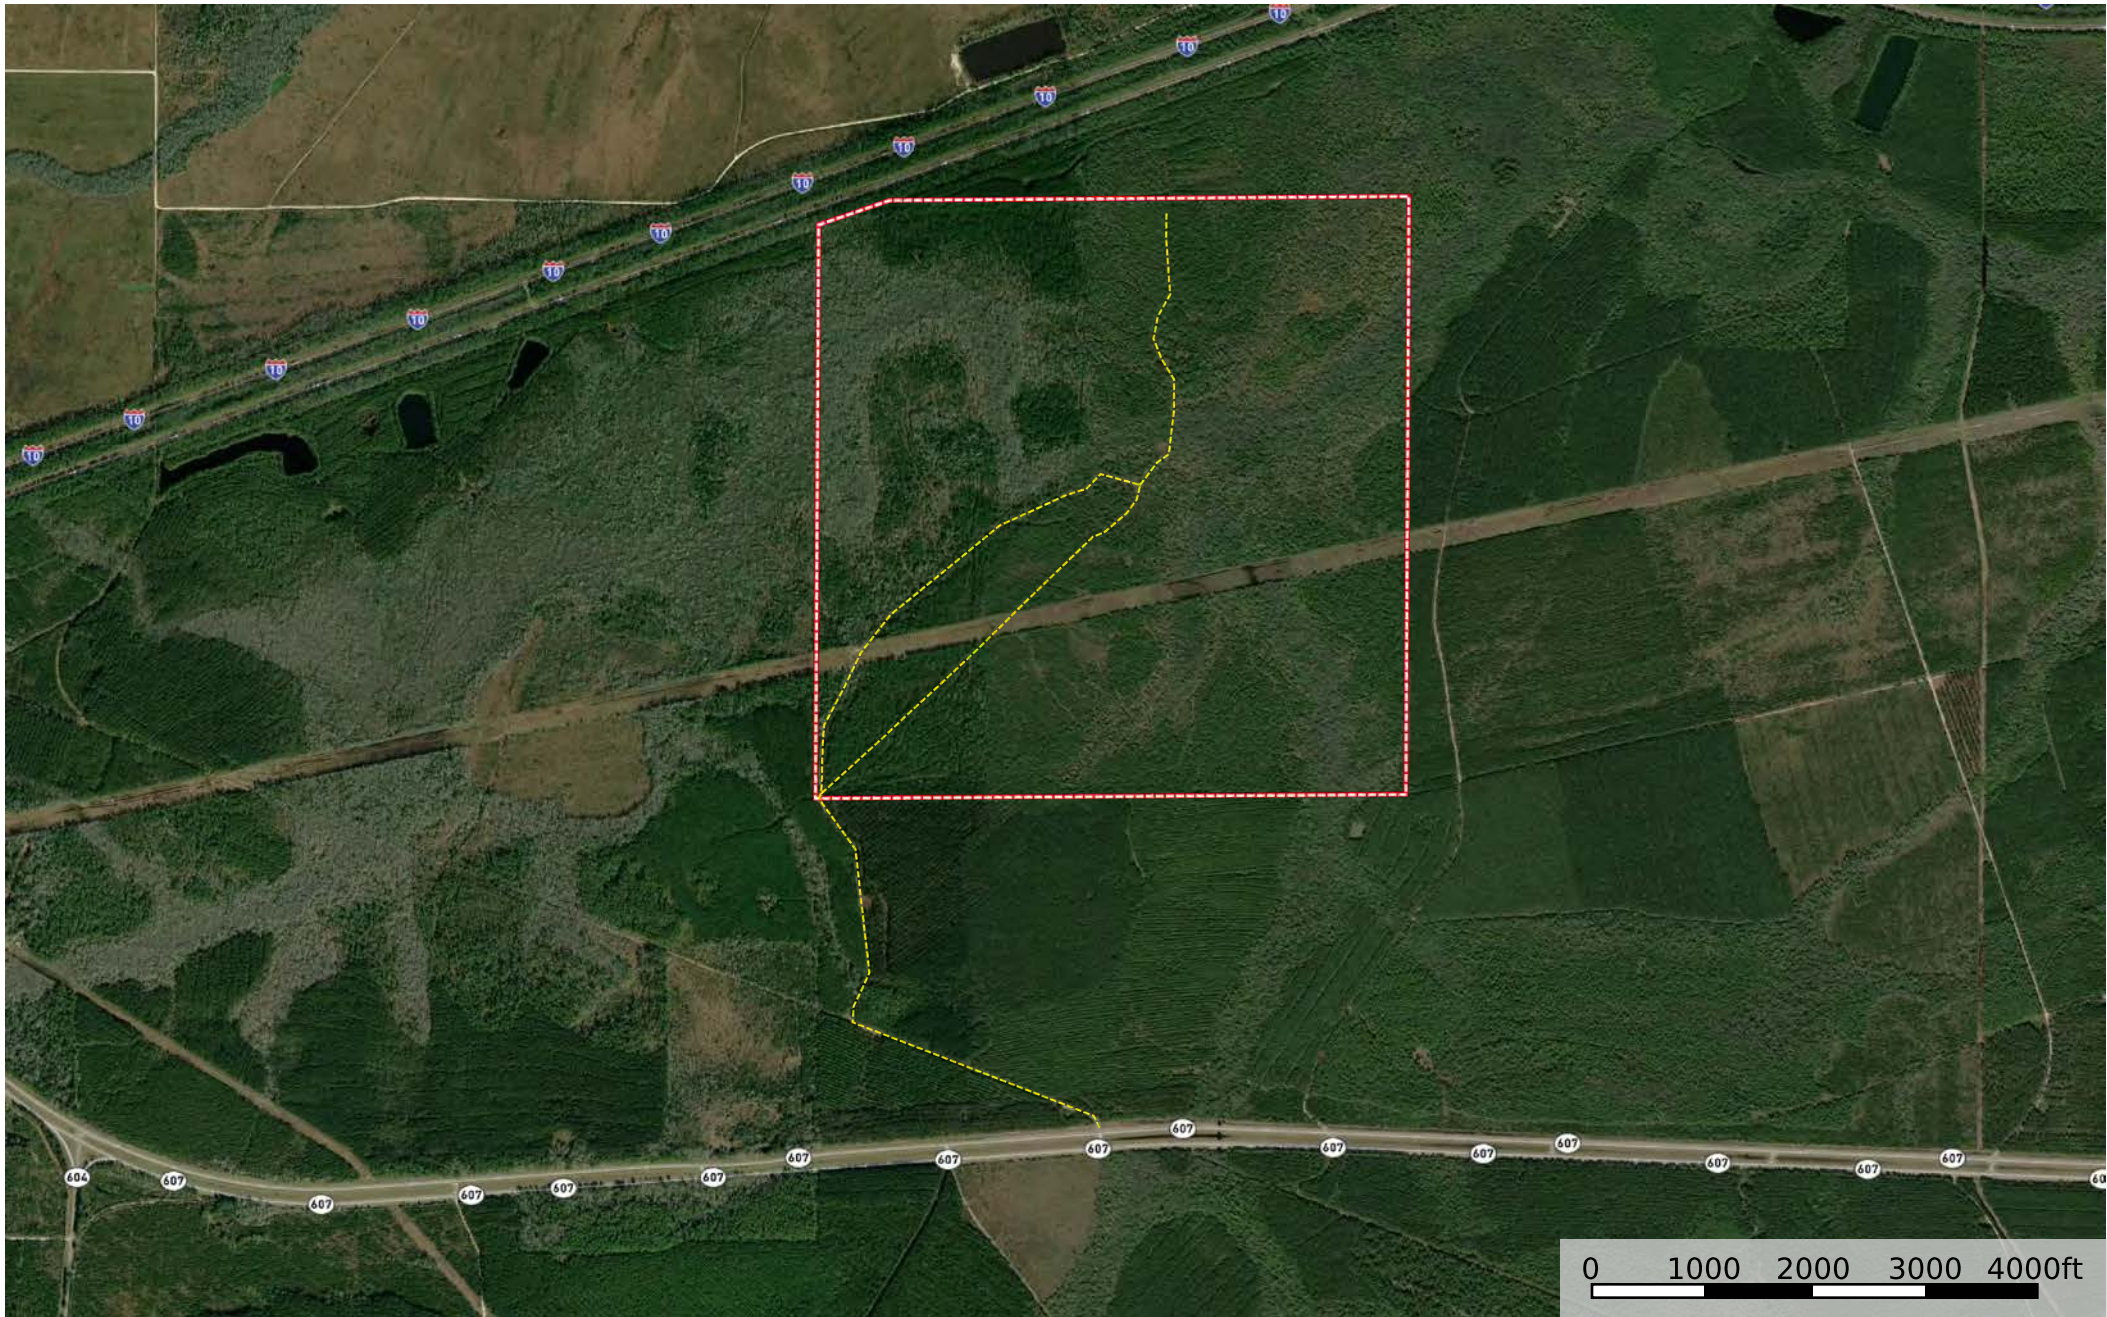

639 Acres - Hancock County, MS

Hancock County, Mississippi, 639 AC +/-

--- Road / Trail □ Boundary

639 Acres - Hancock County, MS

Hancock County, Mississippi, 639 AC +/-

--- Road / Trail □ Boundary

639 Acres - Hancock County, MS

Hancock County, Mississippi, 639 AC +/-

- Road / Trail
- Boundary
- Stream, Intermittent
- River/Creek
- Water Body

639 Acres - Hancock County, MS

Hancock County, Mississippi, 639 AC +/-

- Road / Trail
- Boundary
- 100 Year Floodplain
- 500 Year Floodplain
- Floodway
- Special
- Unmapped/ Not Included
- Stream, Intermittent
- River/Creek
- Water Body

639 Acres - Hancock County, MS

Hancock County, Mississippi, 639 AC +/-

--- Road / Trail ▭ Boundary