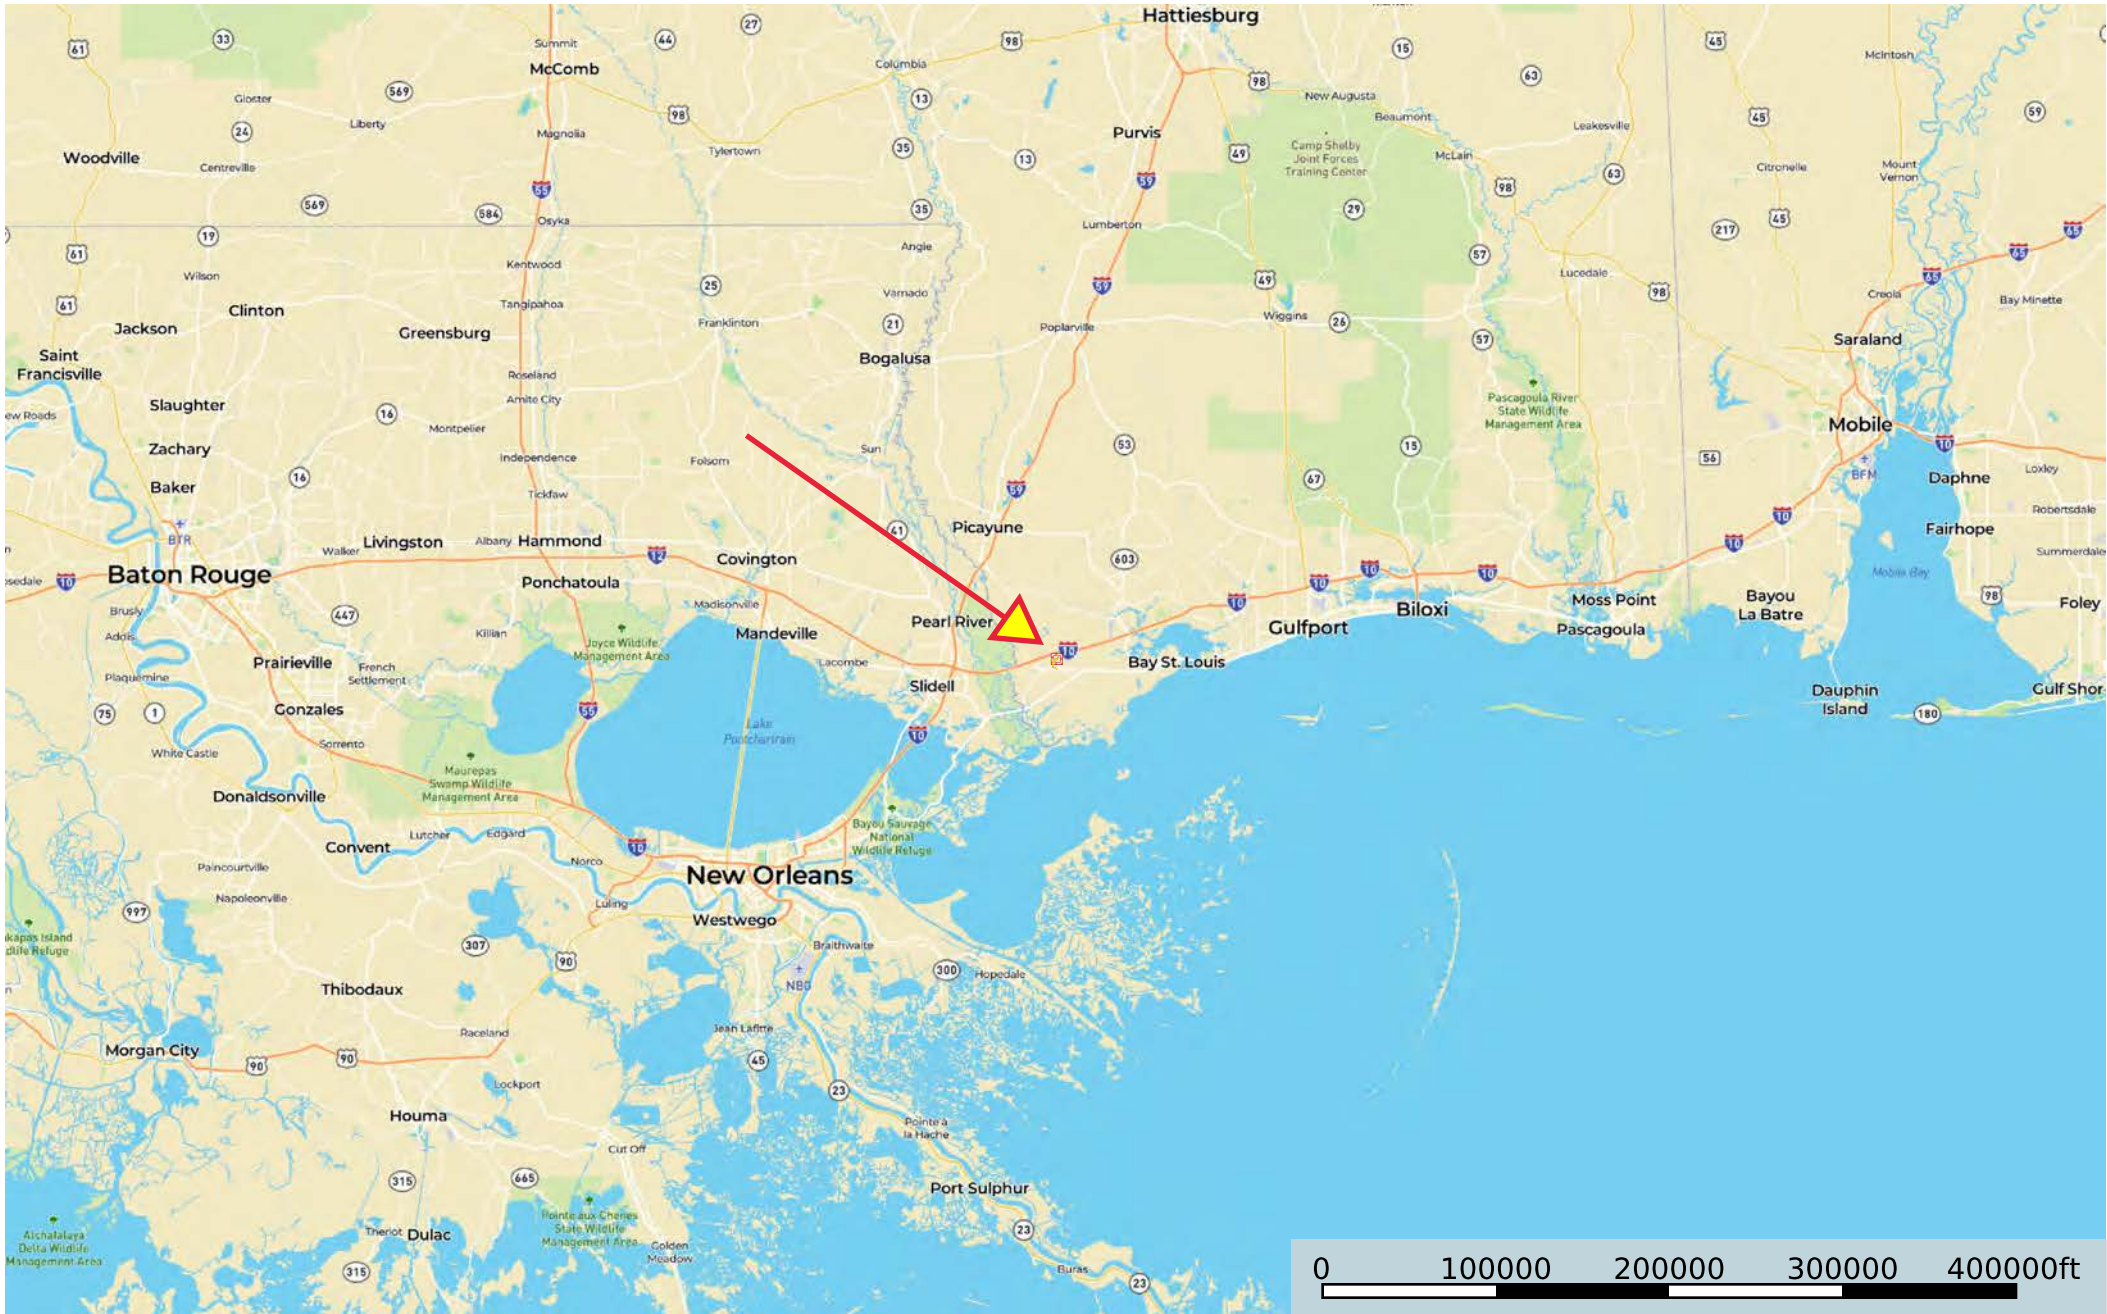

639 Acres - Hancock County, MS

Hancock County, Mississippi, 639 AC +/-

--- Road / Trail □ Boundary

639 Acres - Hancock County, MS

Hancock County, Mississippi, 639 AC +/-

--- Road / Trail □ Boundary

639 Acres - Hancock County, MS

Hancock County, Mississippi, 639 AC +/-

- Road / Trail
- Boundary
- Stream, Intermittent
- River/Creek
- Water Body

639 Acres - Hancock County, MS

Hancock County, Mississippi, 639 AC +/-

- Road / Trail
- Boundary
- 100 Year Floodplain
- 500 Year Floodplain
- Floodway
- Special
- Unmapped/ Not Included
- Stream, Intermittent
- River/Creek
- Water Body