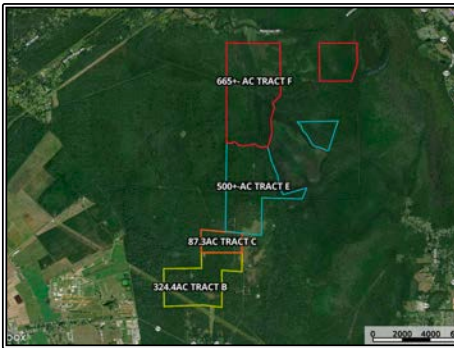

$2,500,000

665± Acres
MLS #140560

#HUNTINGLANDMAN