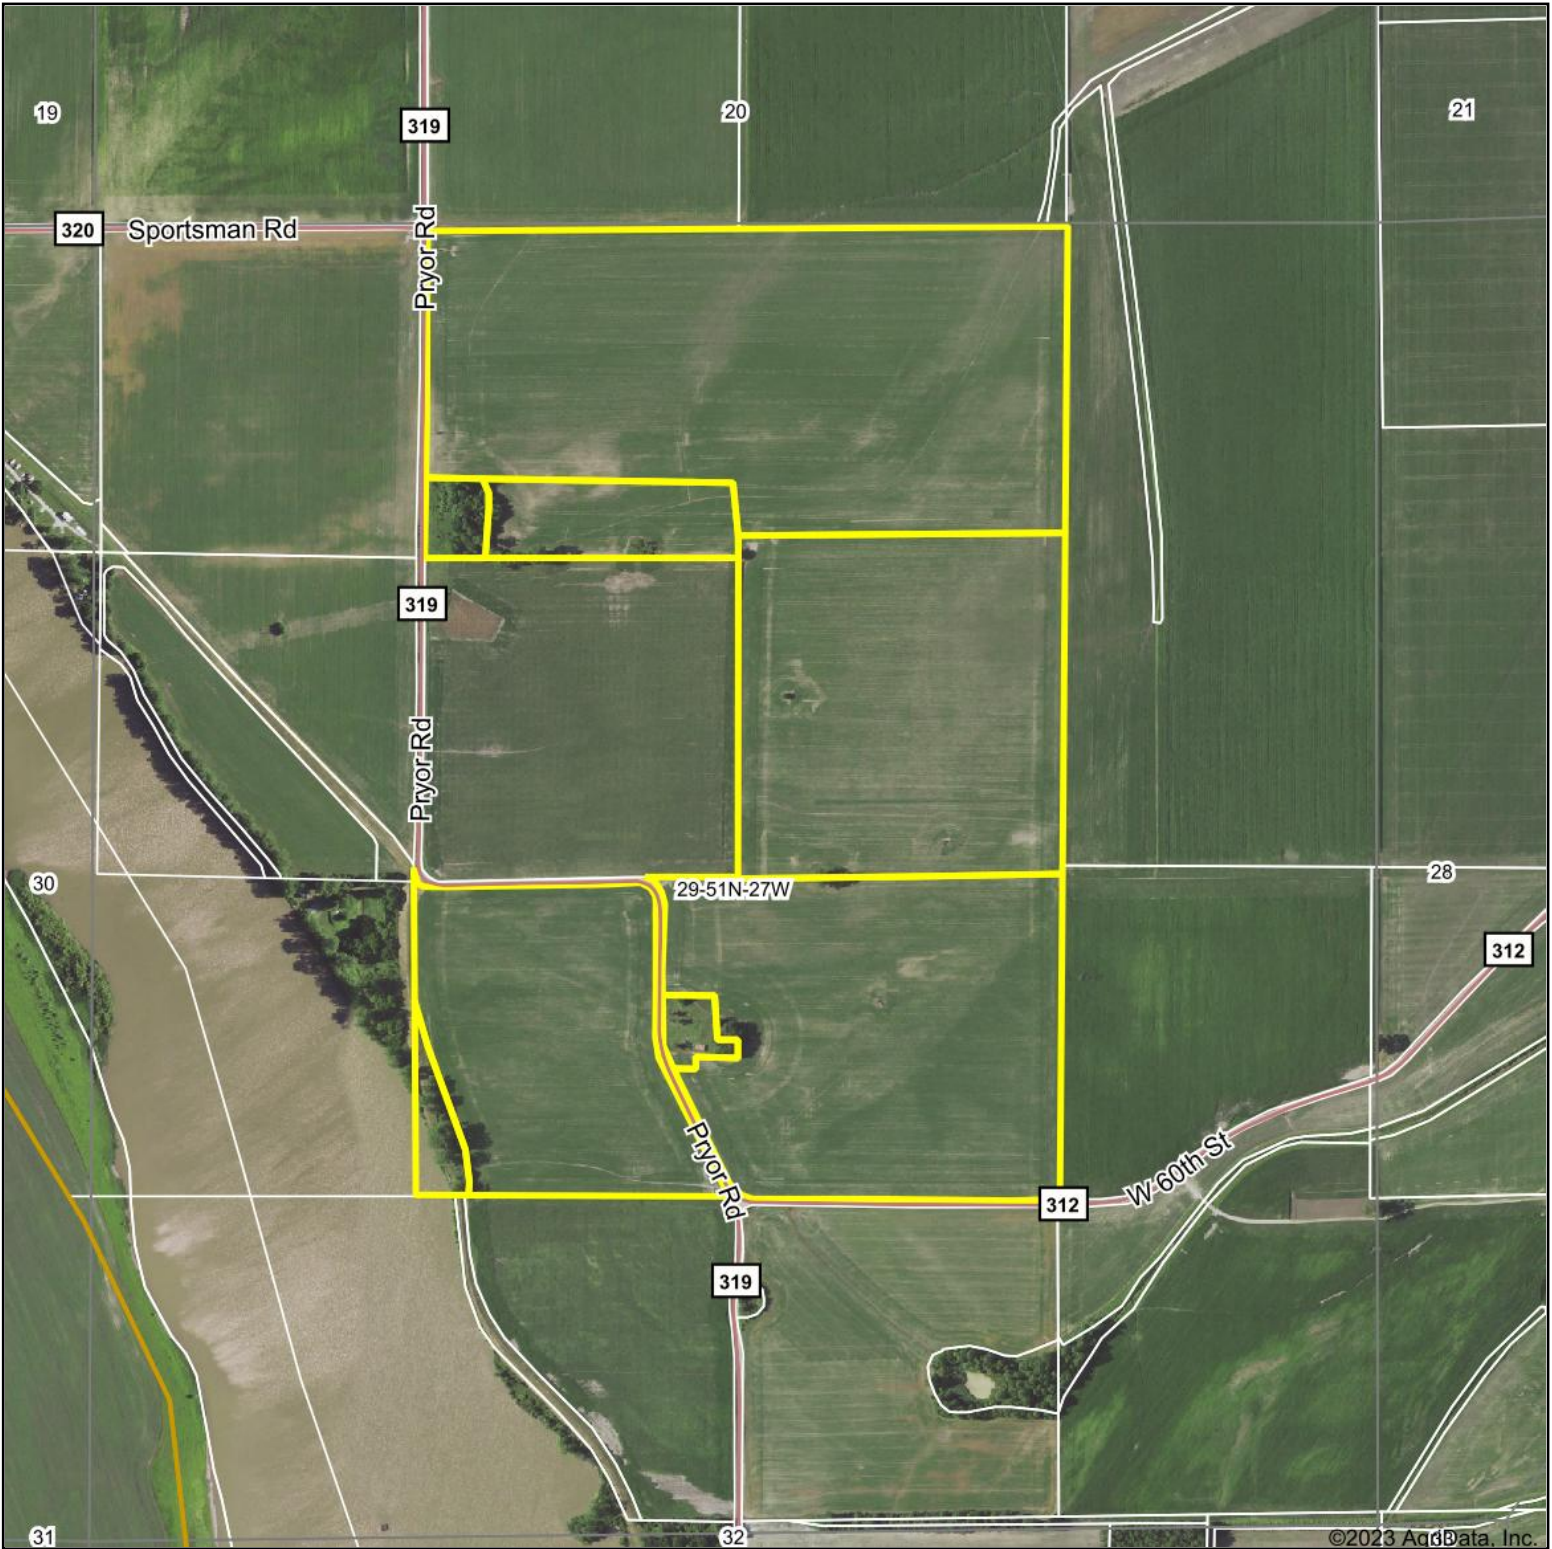

# Aerial Map

Boundary Center: 39° 11' 59.78, -93° 57' 13.1

**United Country**  
Property Solutions, LLC

**29-51N-27W**  
**Ray County**  
**Missouri**

Maps Provided By:  
**surety**  
CUSTOMIZED ONLINE MAPPING  
© AgriData, Inc. 2023 www.AgriDataInc.com

11/20/2023