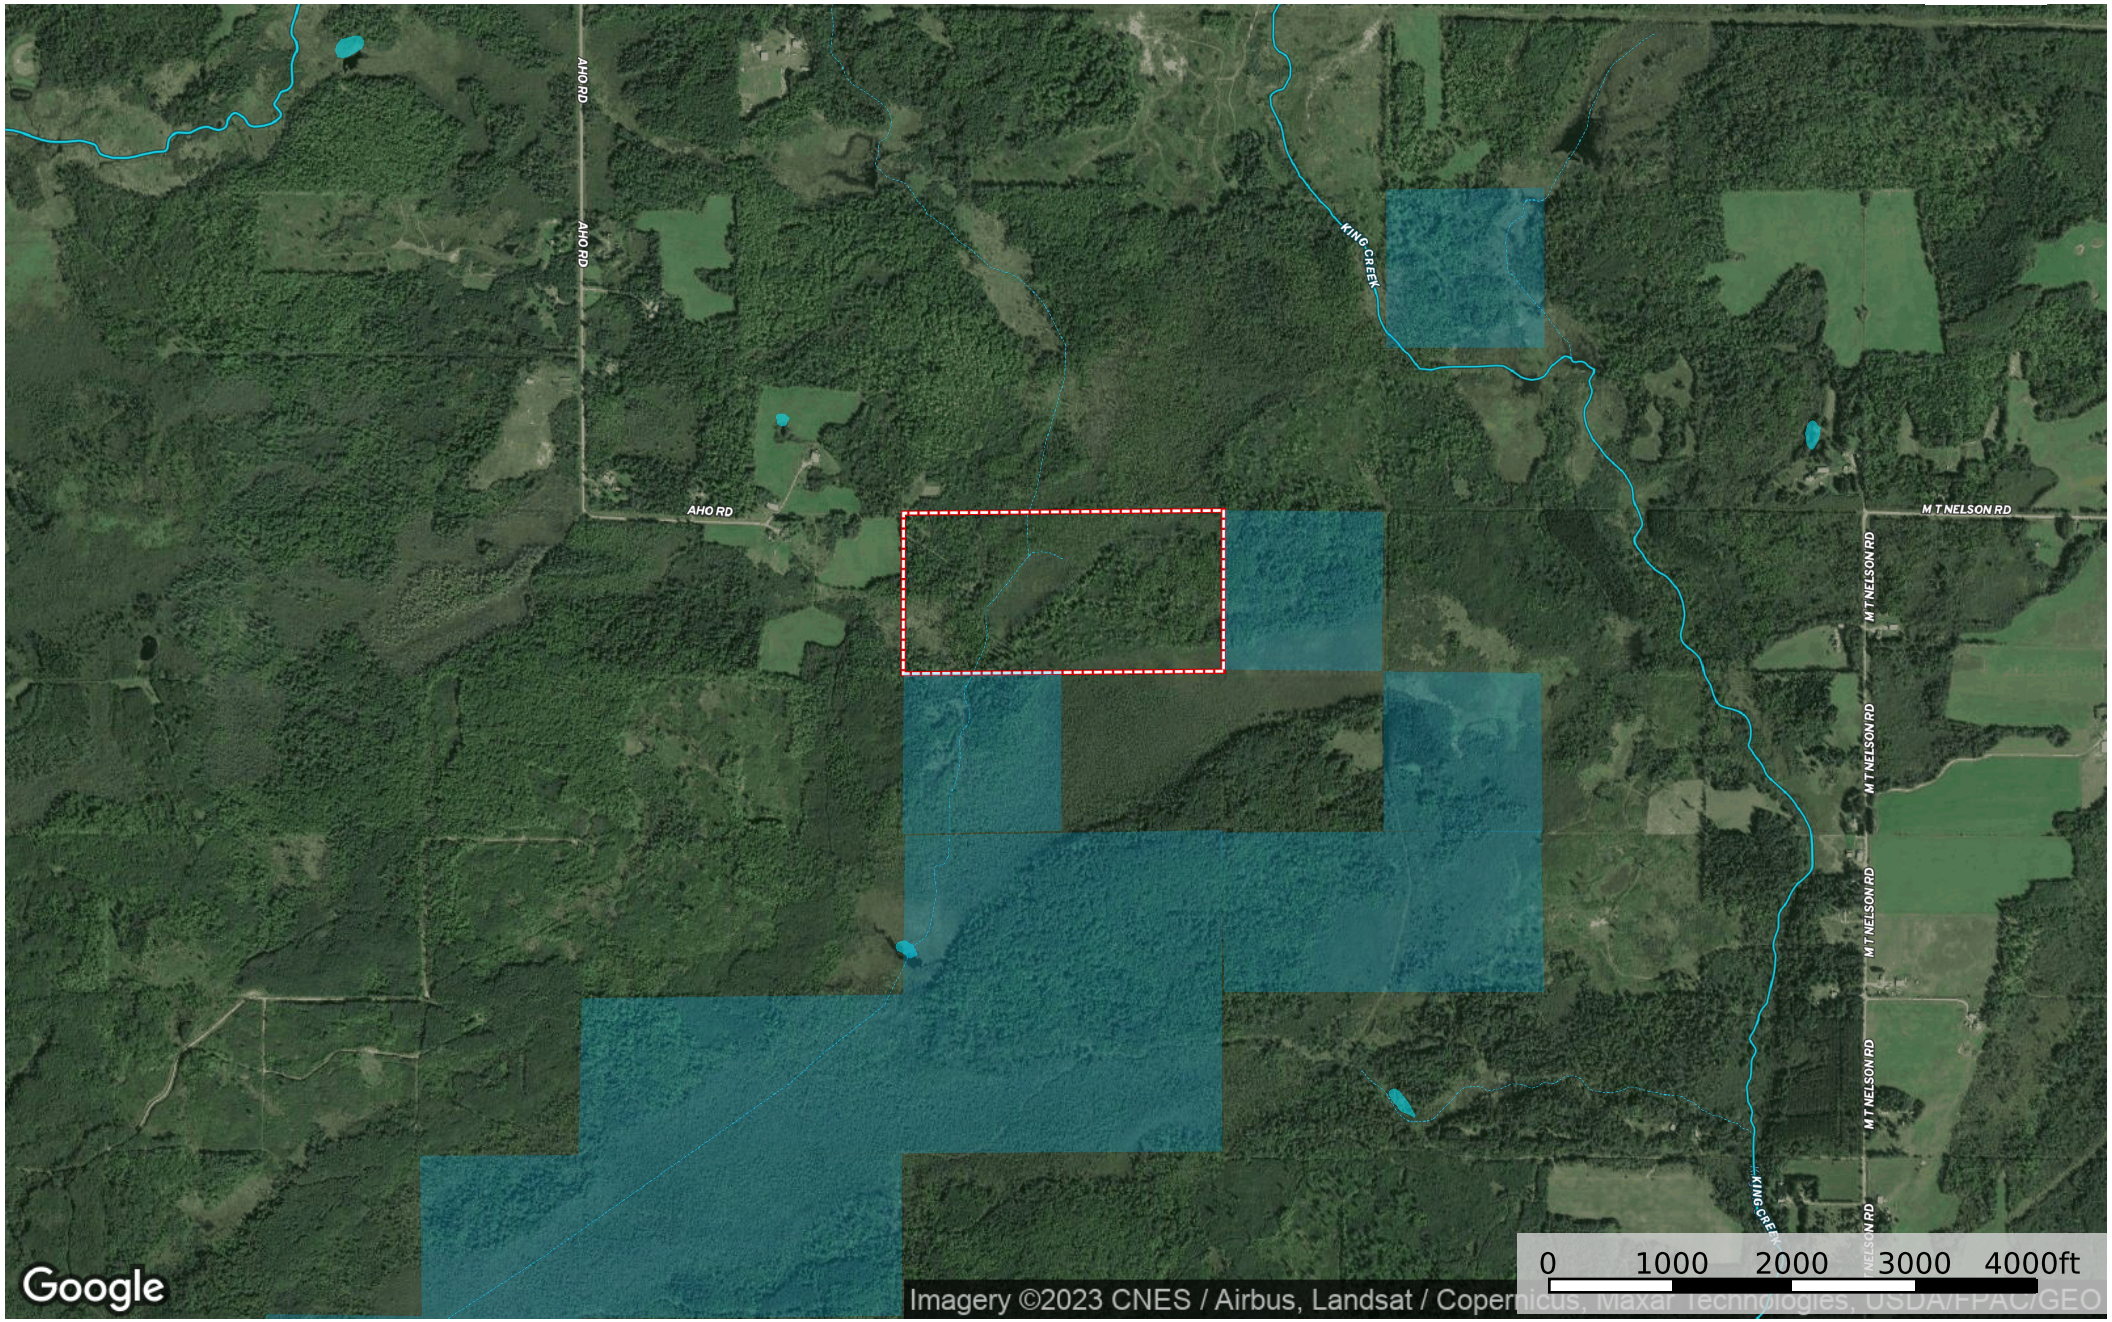

2756 Aho Rd, Mahtowa - public land

Carlton County, Minnesota, 80 AC +/-

- Public Land
- Boundary
- Stream, Intermittent
- River/Creek
- Water Body