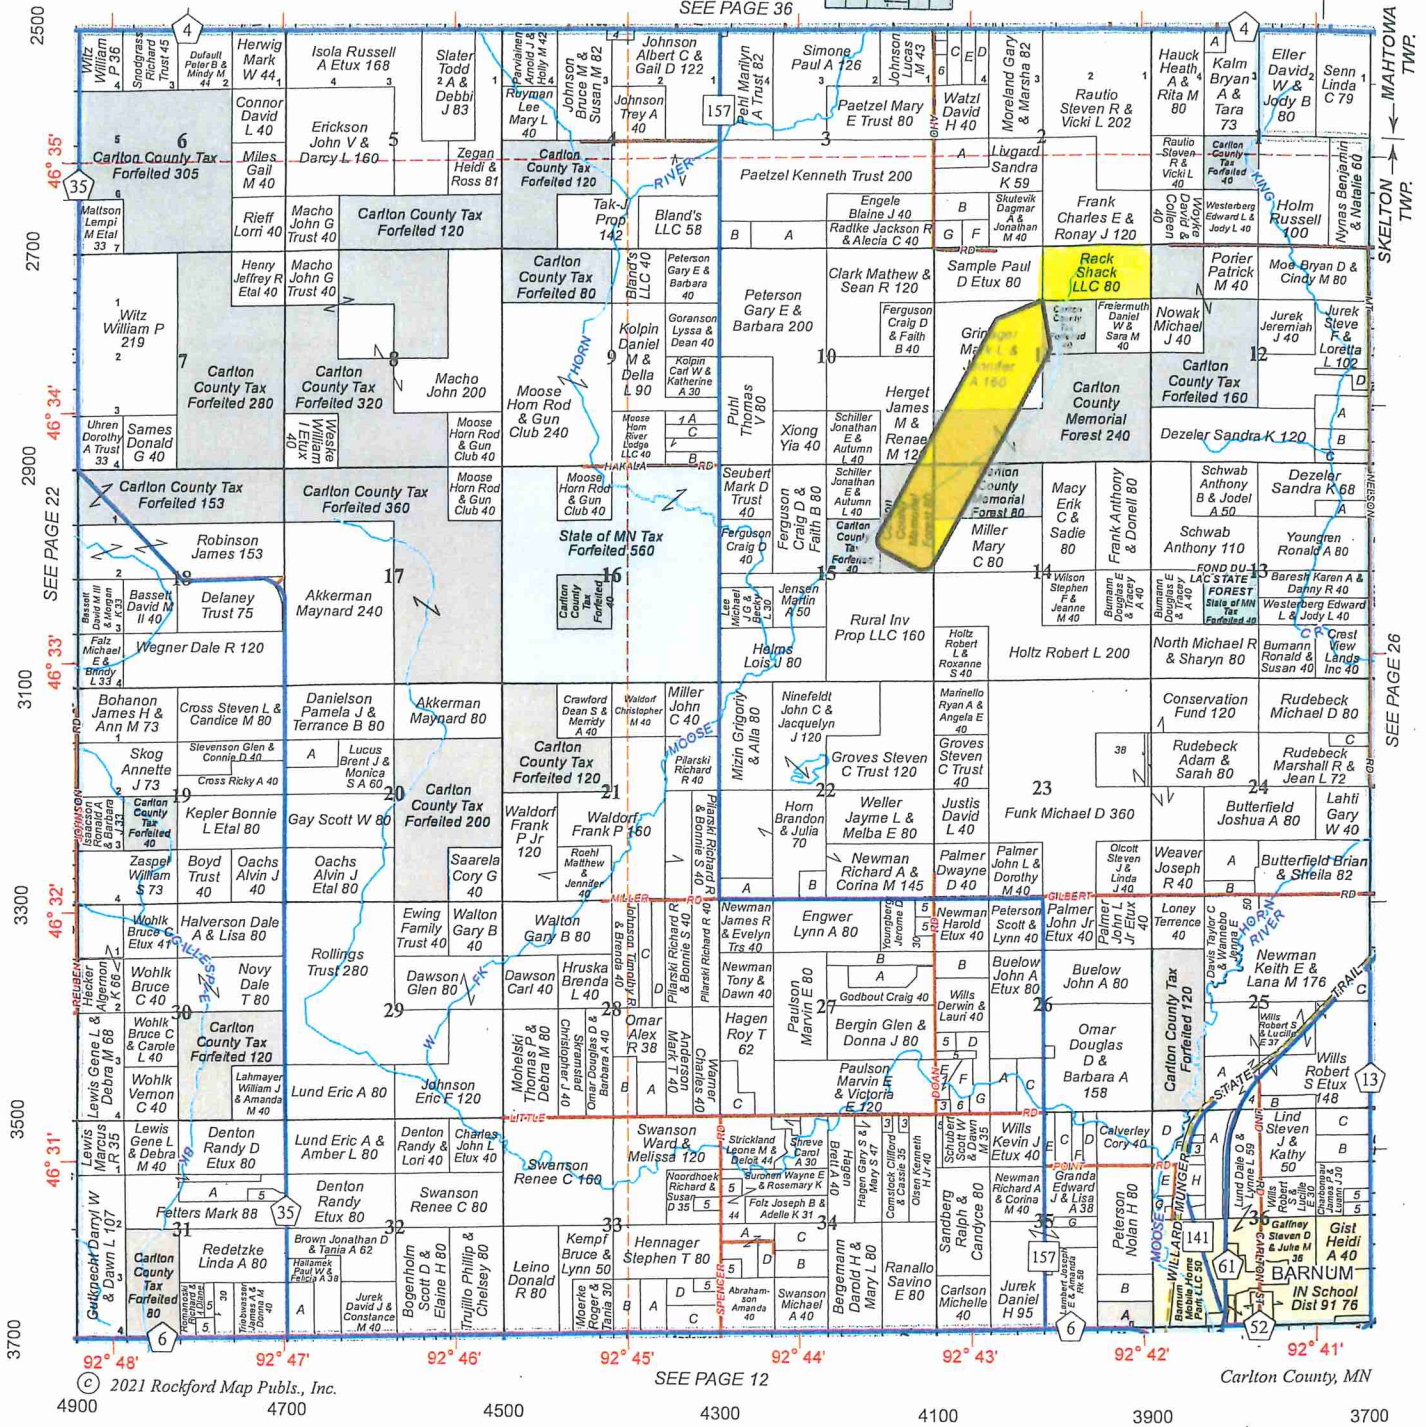

SKELTON WEST PART MAHTOWA

SEE PAGE 36

Refer to page 80 for keyed parcels
T.47N.-R.19W.

© 2021 Rockford Map Publs., Inc.

SEE PAGE 12

Carlton County, MN