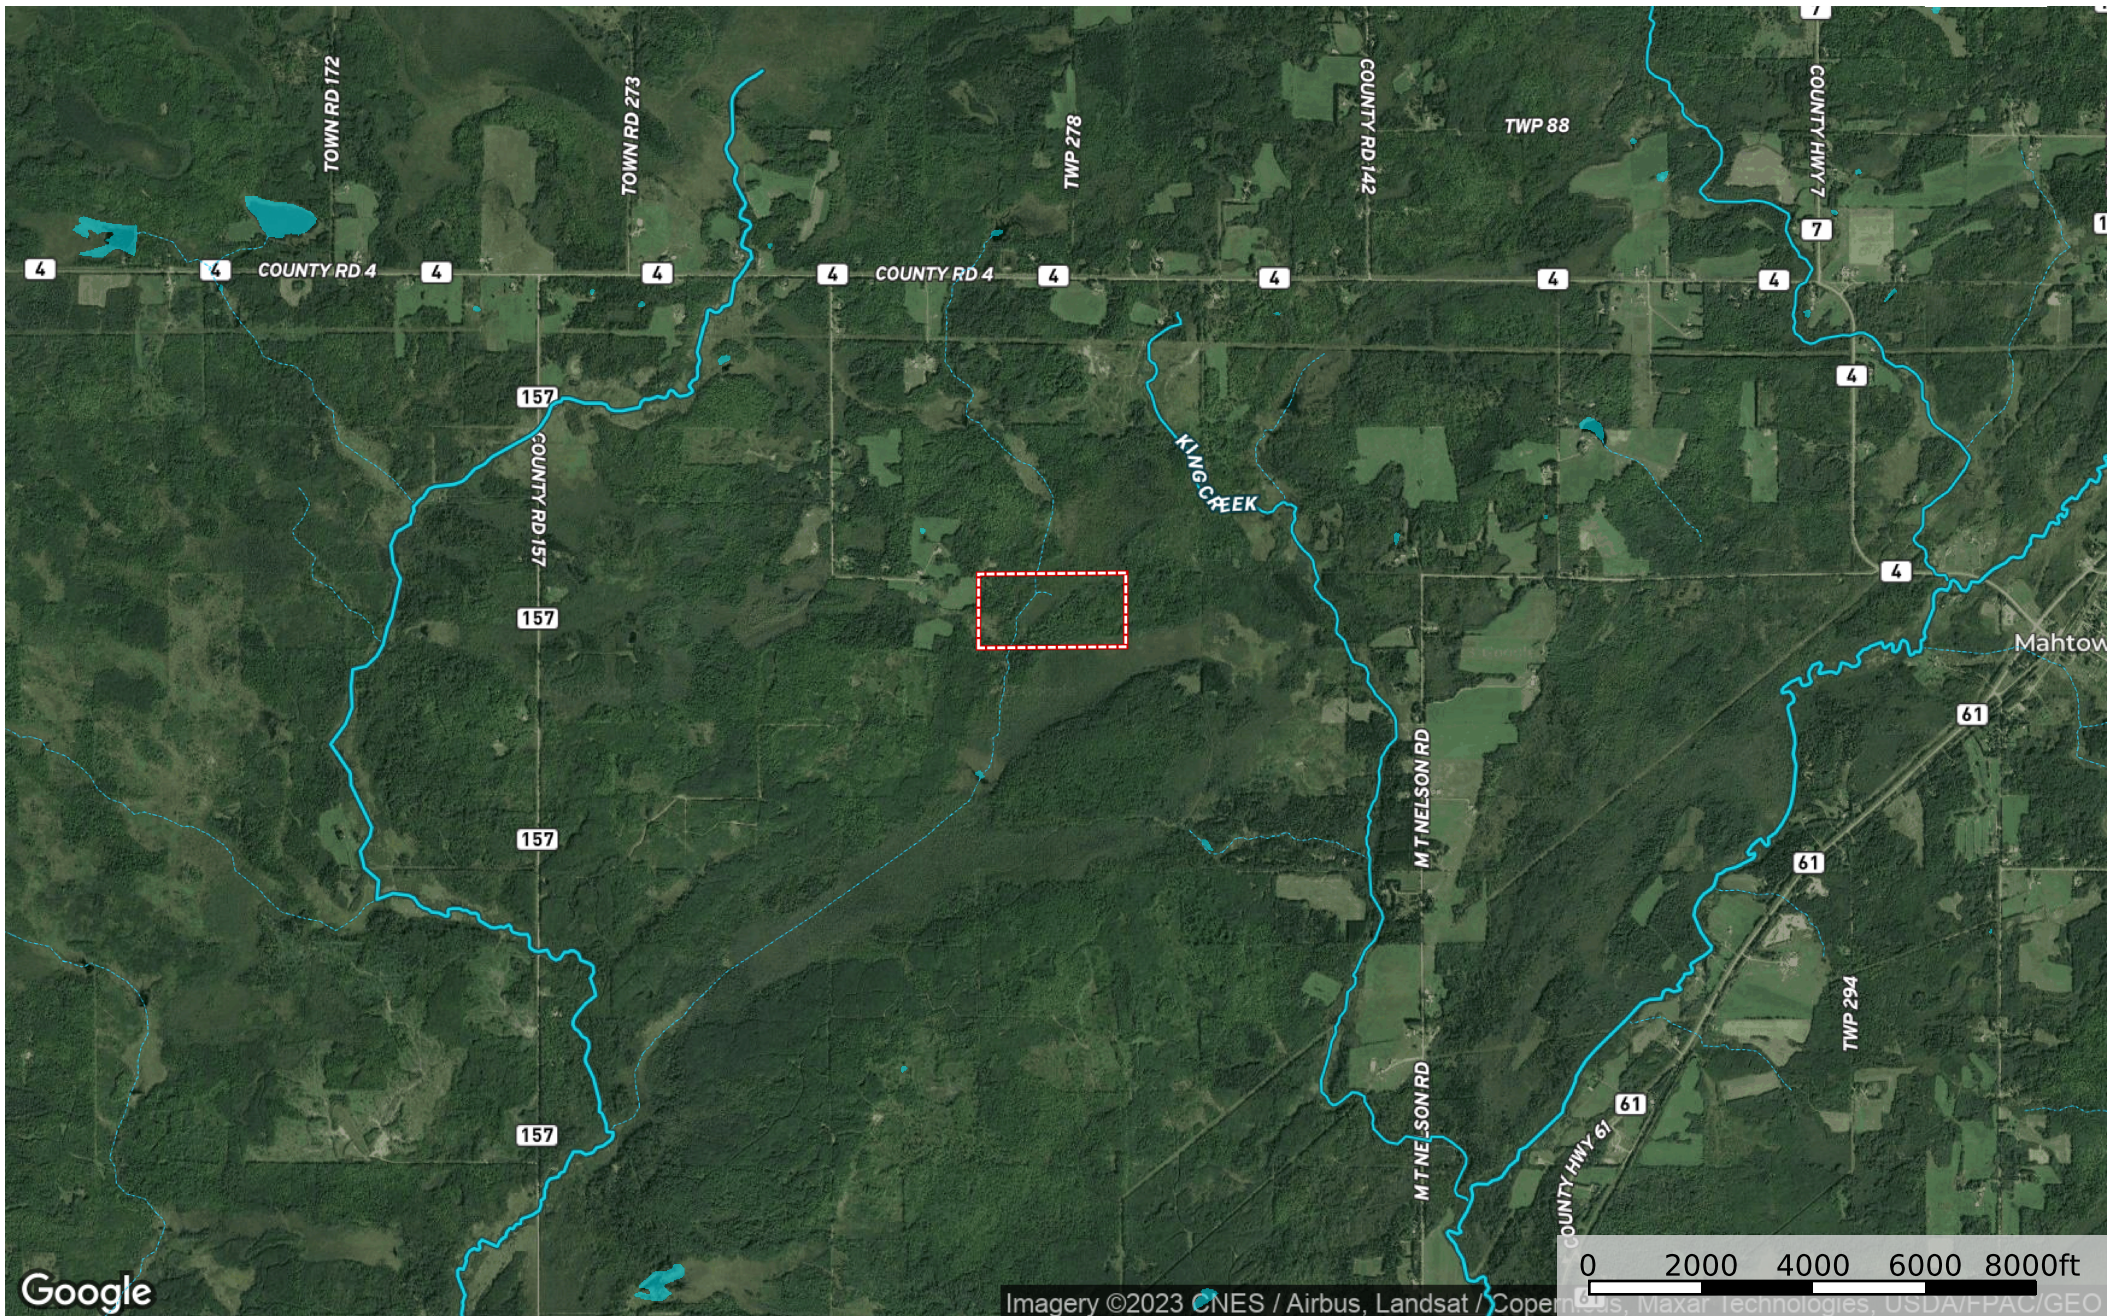

2756 Aho Rd, Mahtowa

Carlton County, Minnesota, 80 AC +/-

- Boundary
- Stream, Intermittent
- River/Creek
- Water Body