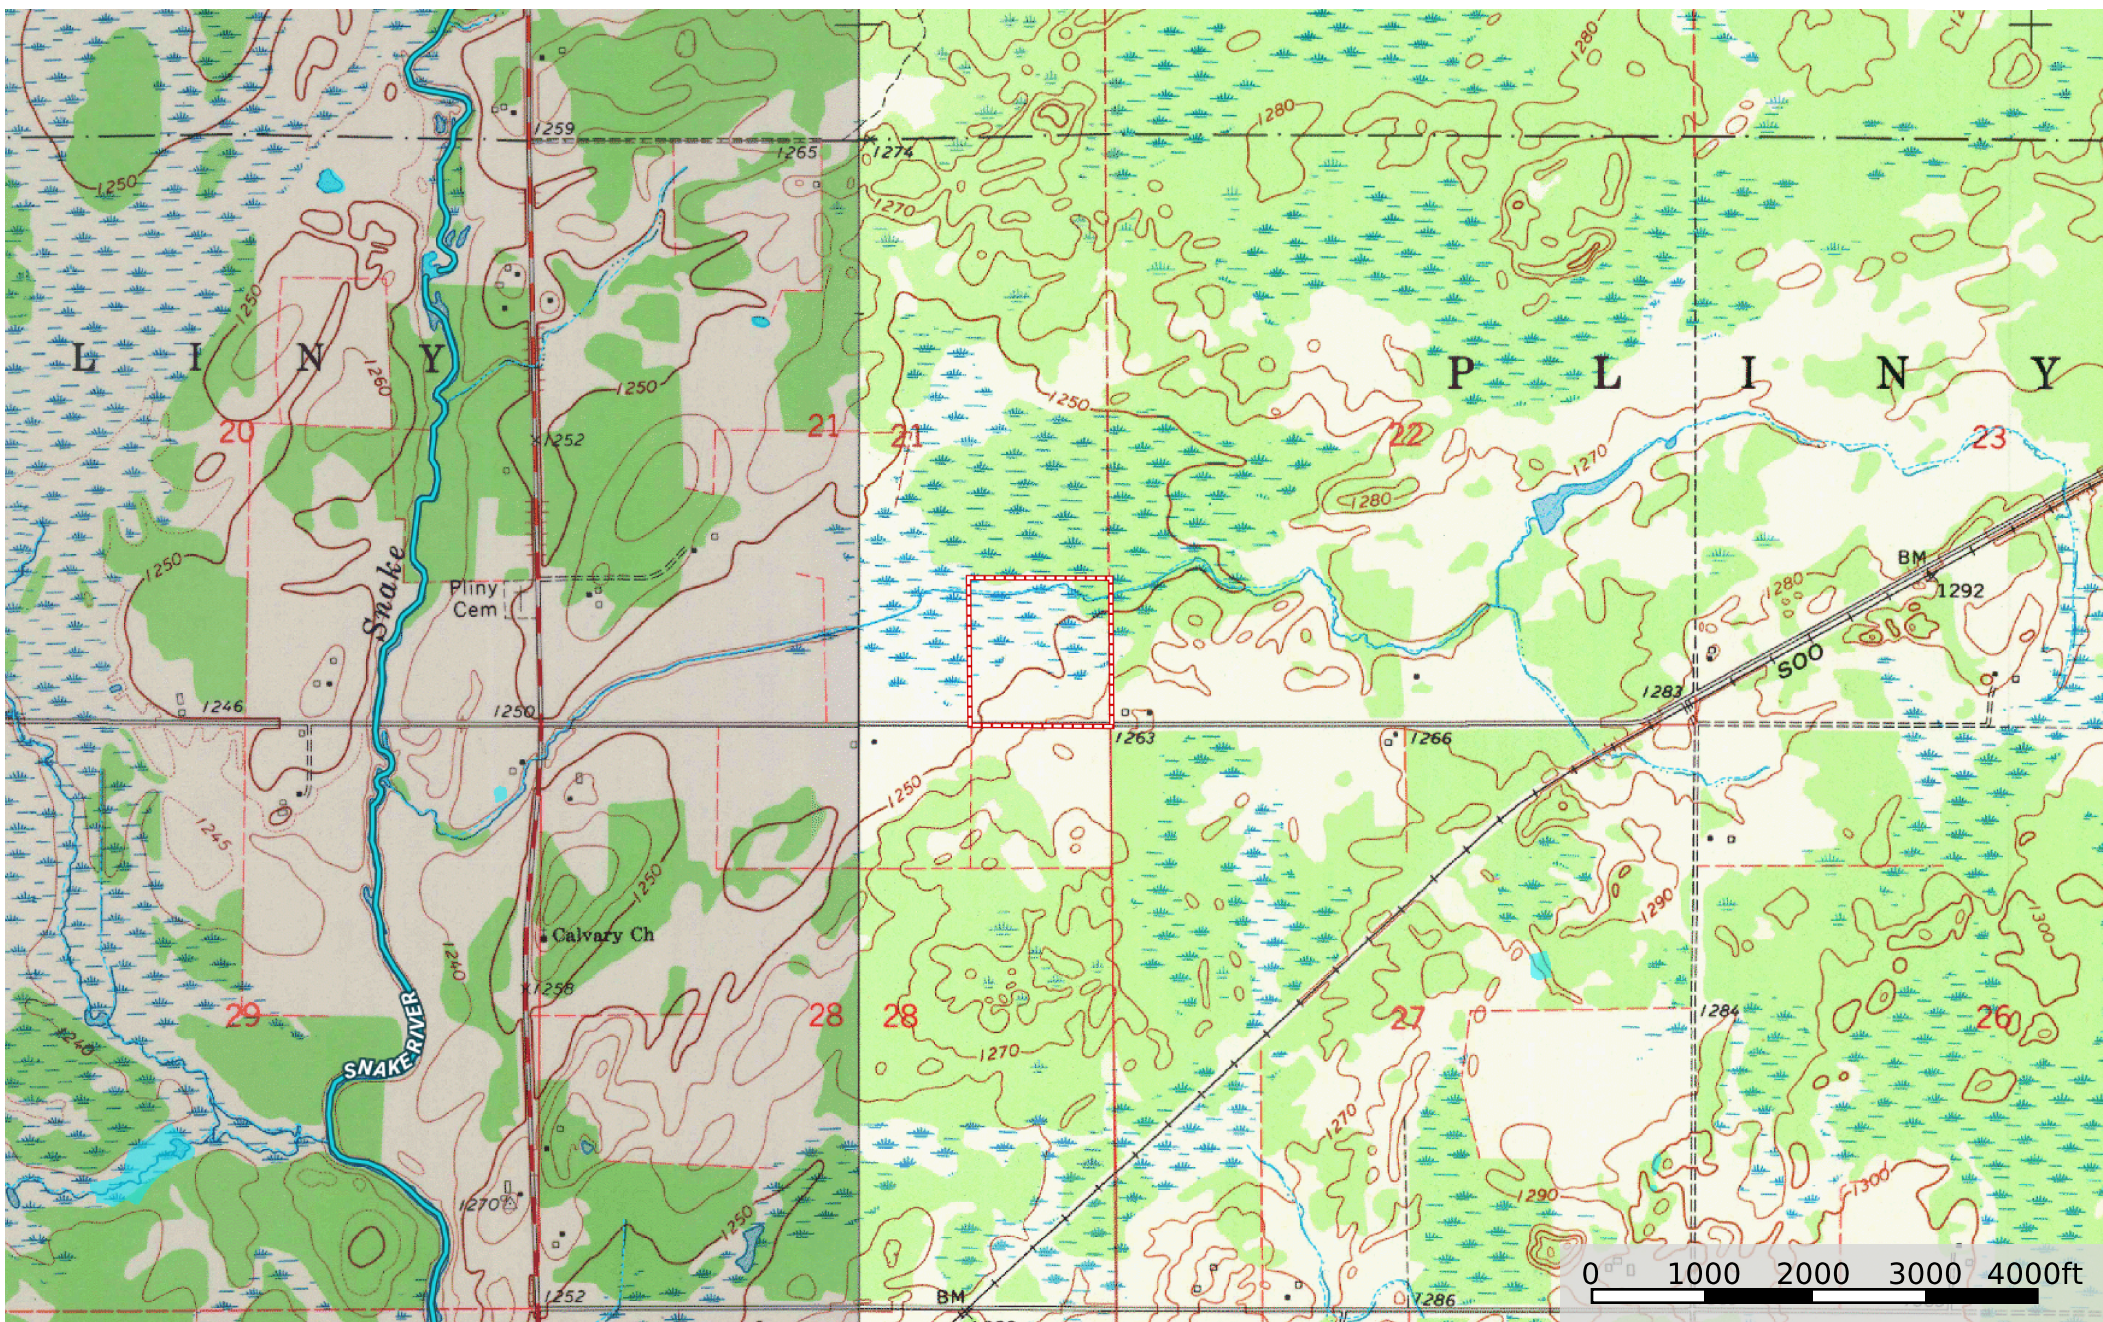

19158 Birch Street, McGrath
Aitkin County, Minnesota, 40 AC +/-

- Boundary
- Stream, Intermittent
- River/Creek
- Water Body