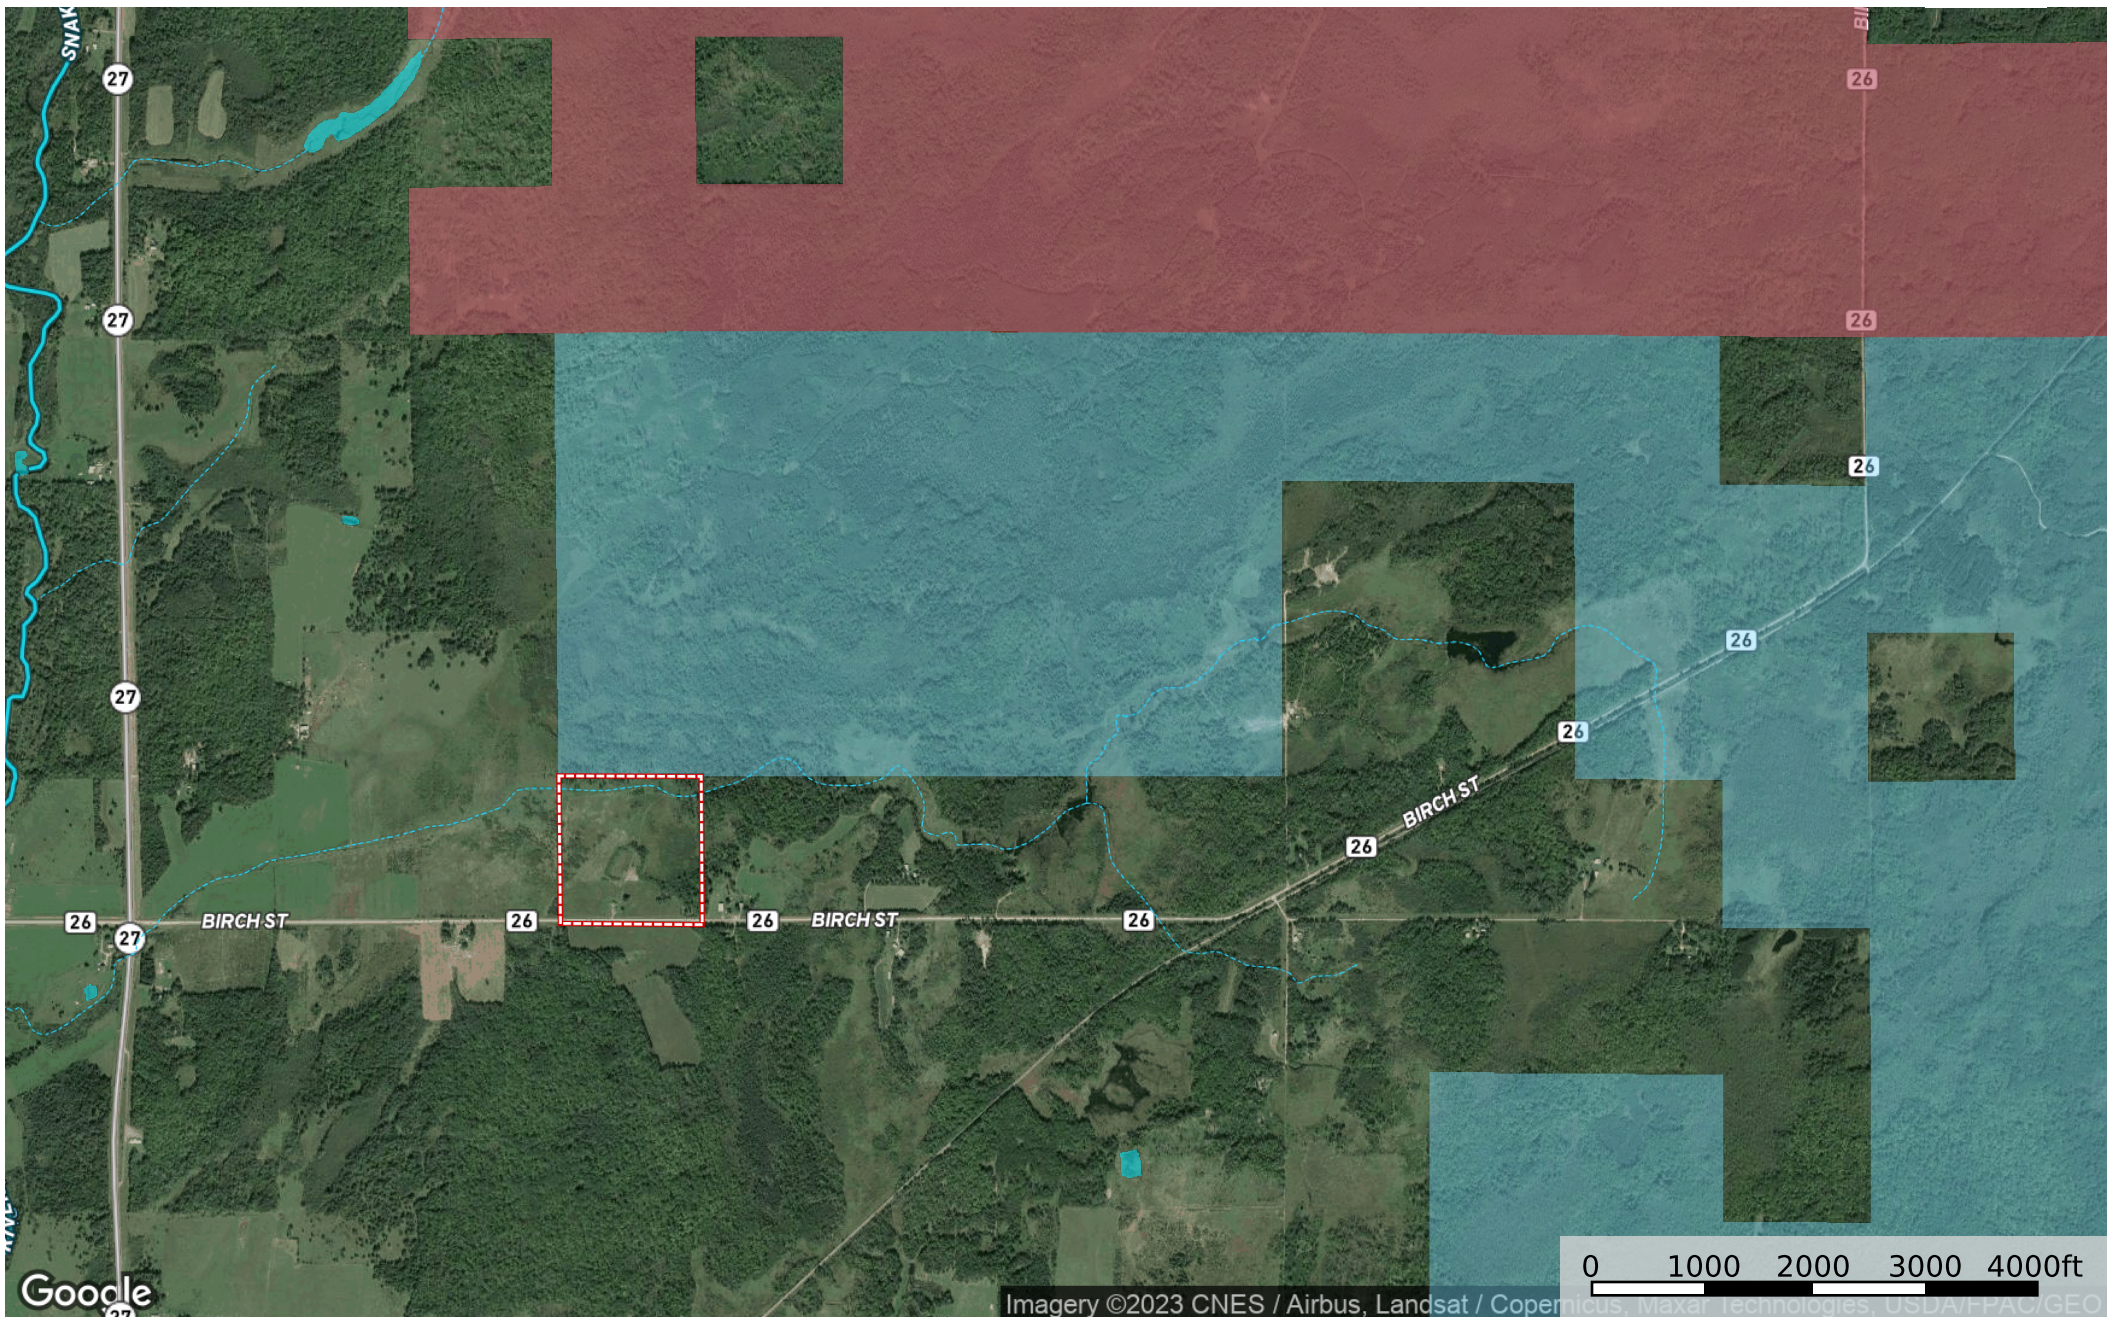

19158 Birch Street, McGrath

Aitkin County, Minnesota, 40 AC +/-

- Boundary
- Forest Service
- State Land
- Fish and Wildlife
- National Park
- Other
- BLM
- Local Government
- Conservation Easements
- Stream, Intermittent
- River/Creek
- Water Body