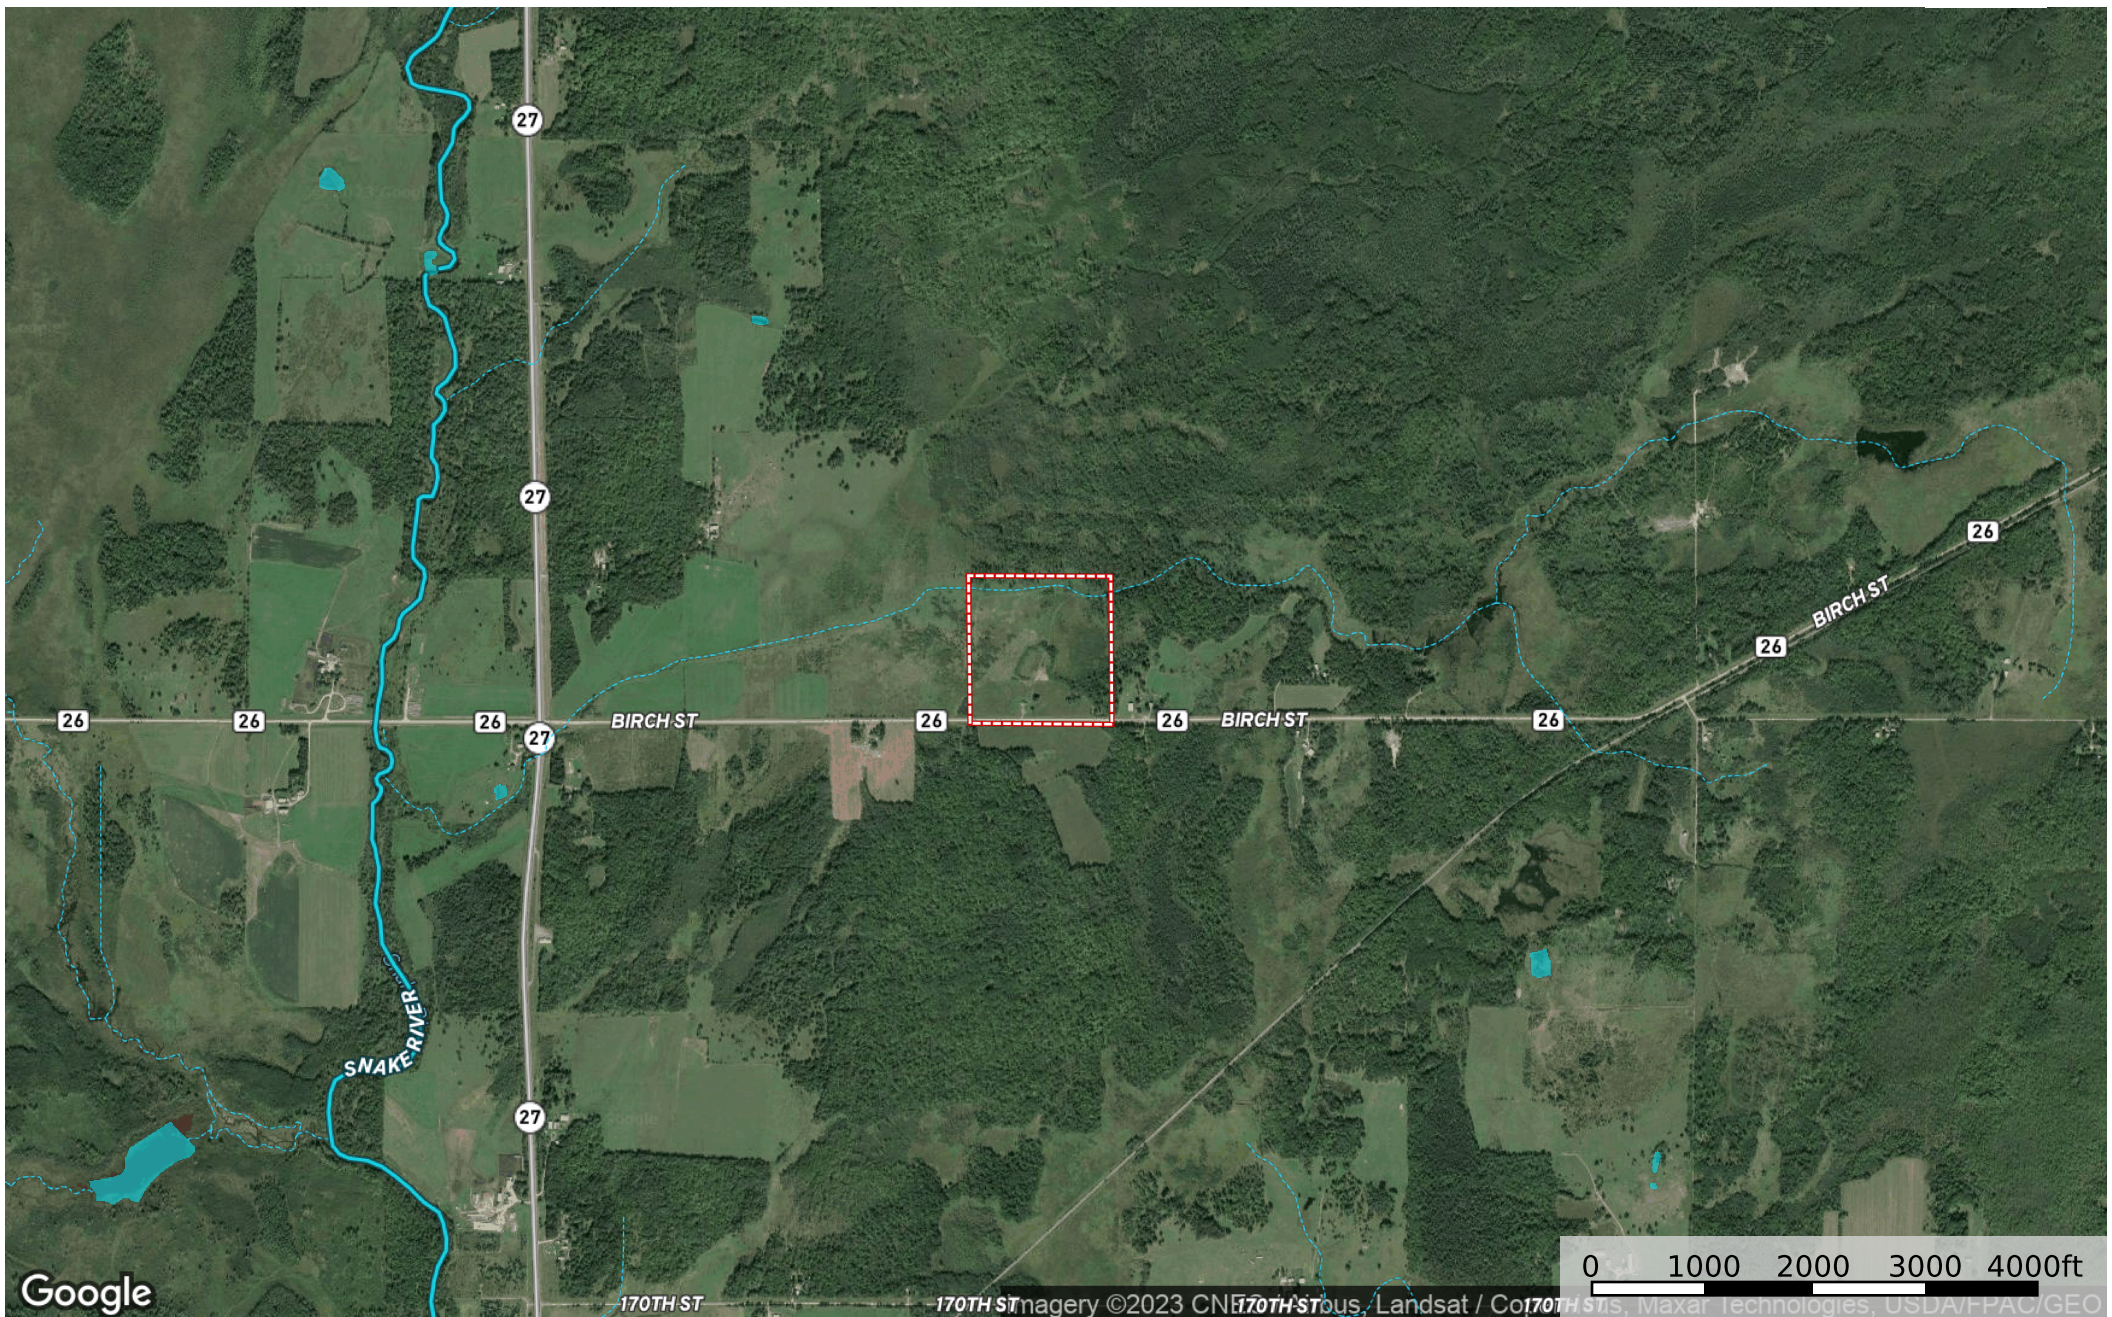

19158 Birch Street, McGrath
Aitkin County, Minnesota, 40 AC +/-

-  Boundary
-  Stream, Intermittent
-  River/Creek
-  Water Body