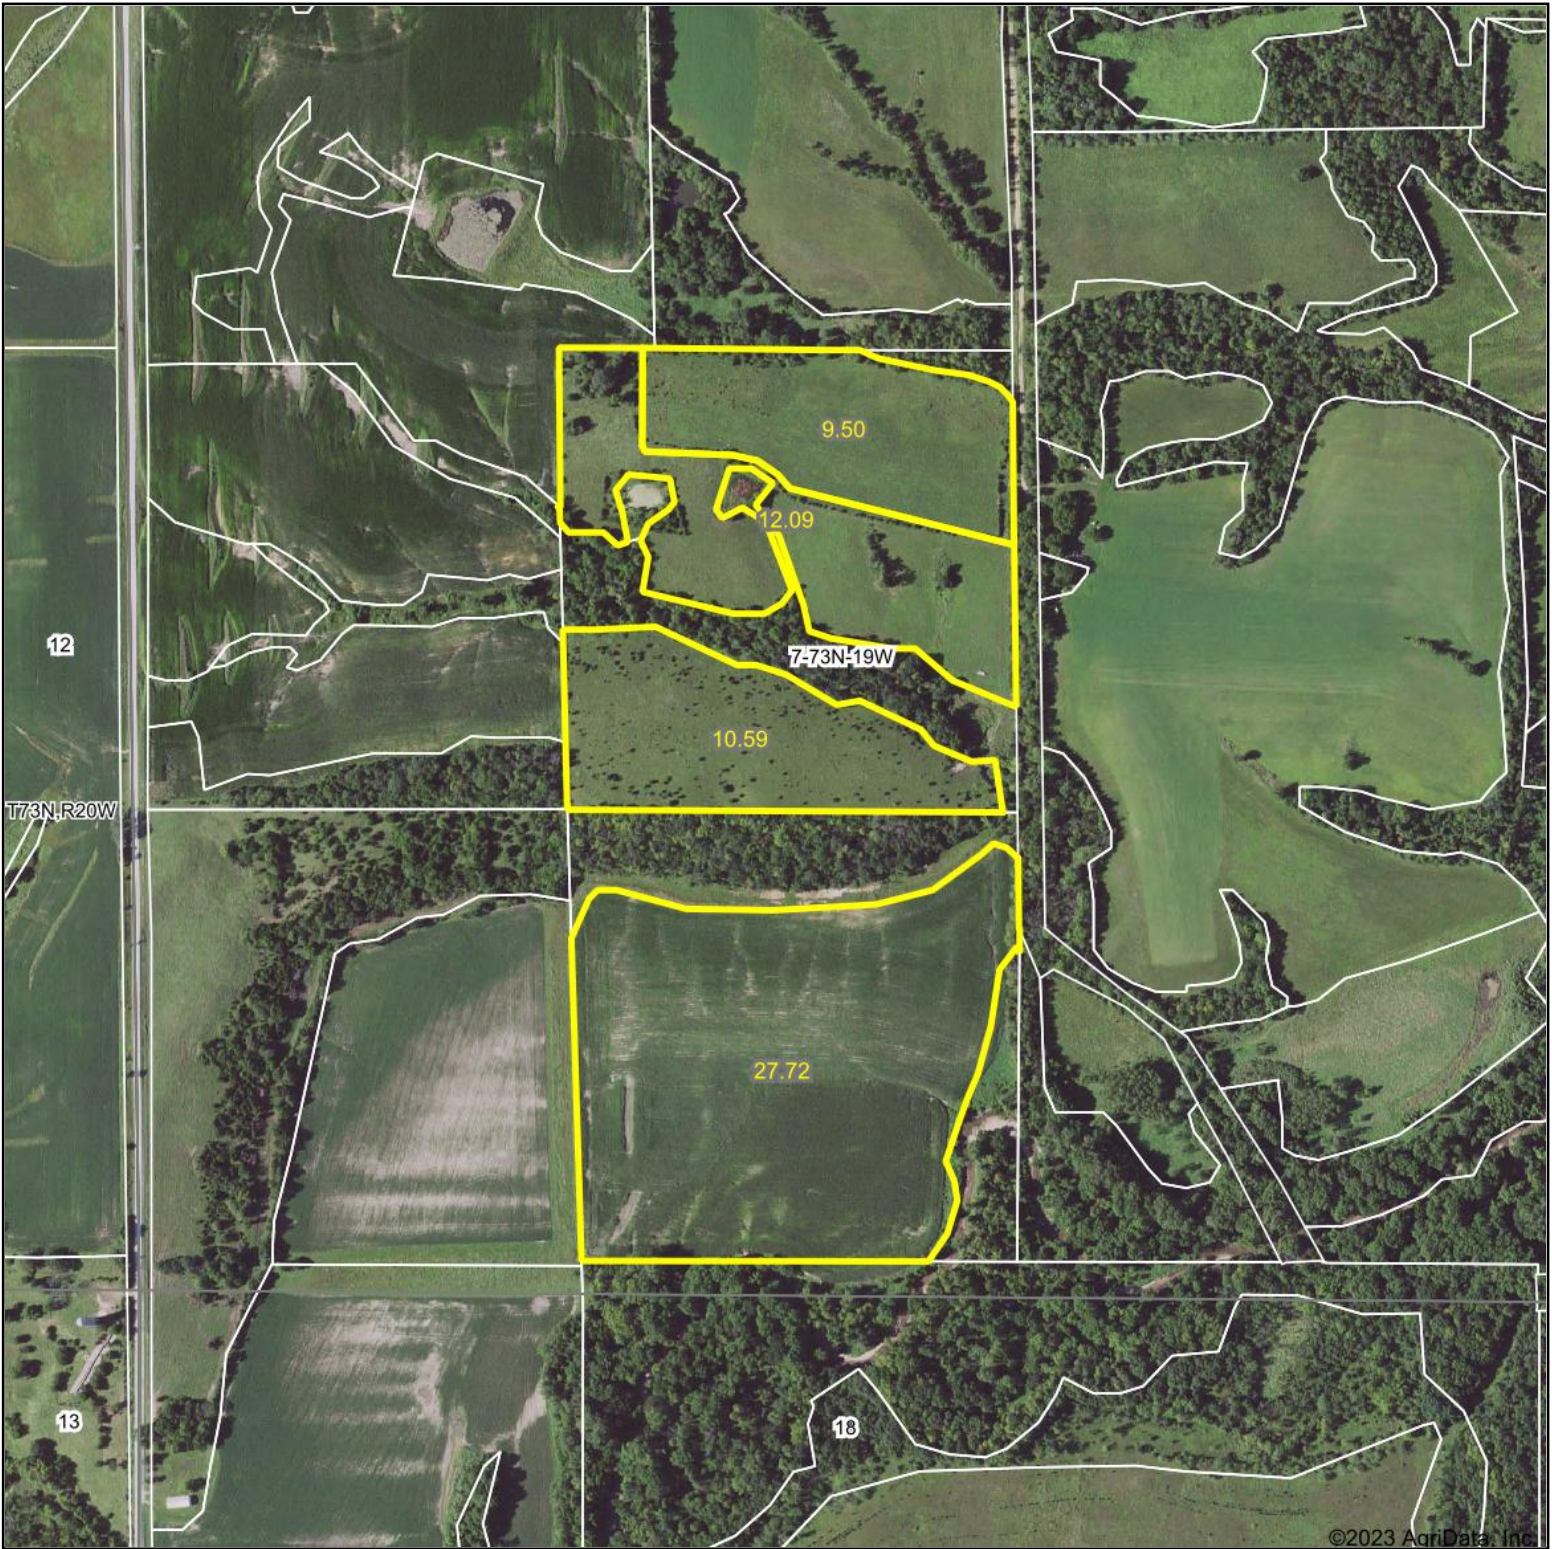

Aerial Map

Hawkeye Farm Mgmt & Real Estate

United Country Real Estate
22 N Main, Albia IA Phone: 641-932-7796
Email: hawkeye@uclowa.com
On the web: www.uclowa.com
www.iowawhitetailfarms.com

Boundary Center: 41° 8' 9.53, -93° 5' 31.69

7-73N-19W
Monroe County
Iowa

Maps Provided By:
surety
CUSTOMIZED ONLINE MAPPING
© AgriData, Inc. 2023 www.AgriDataInc.com

11/3/2023