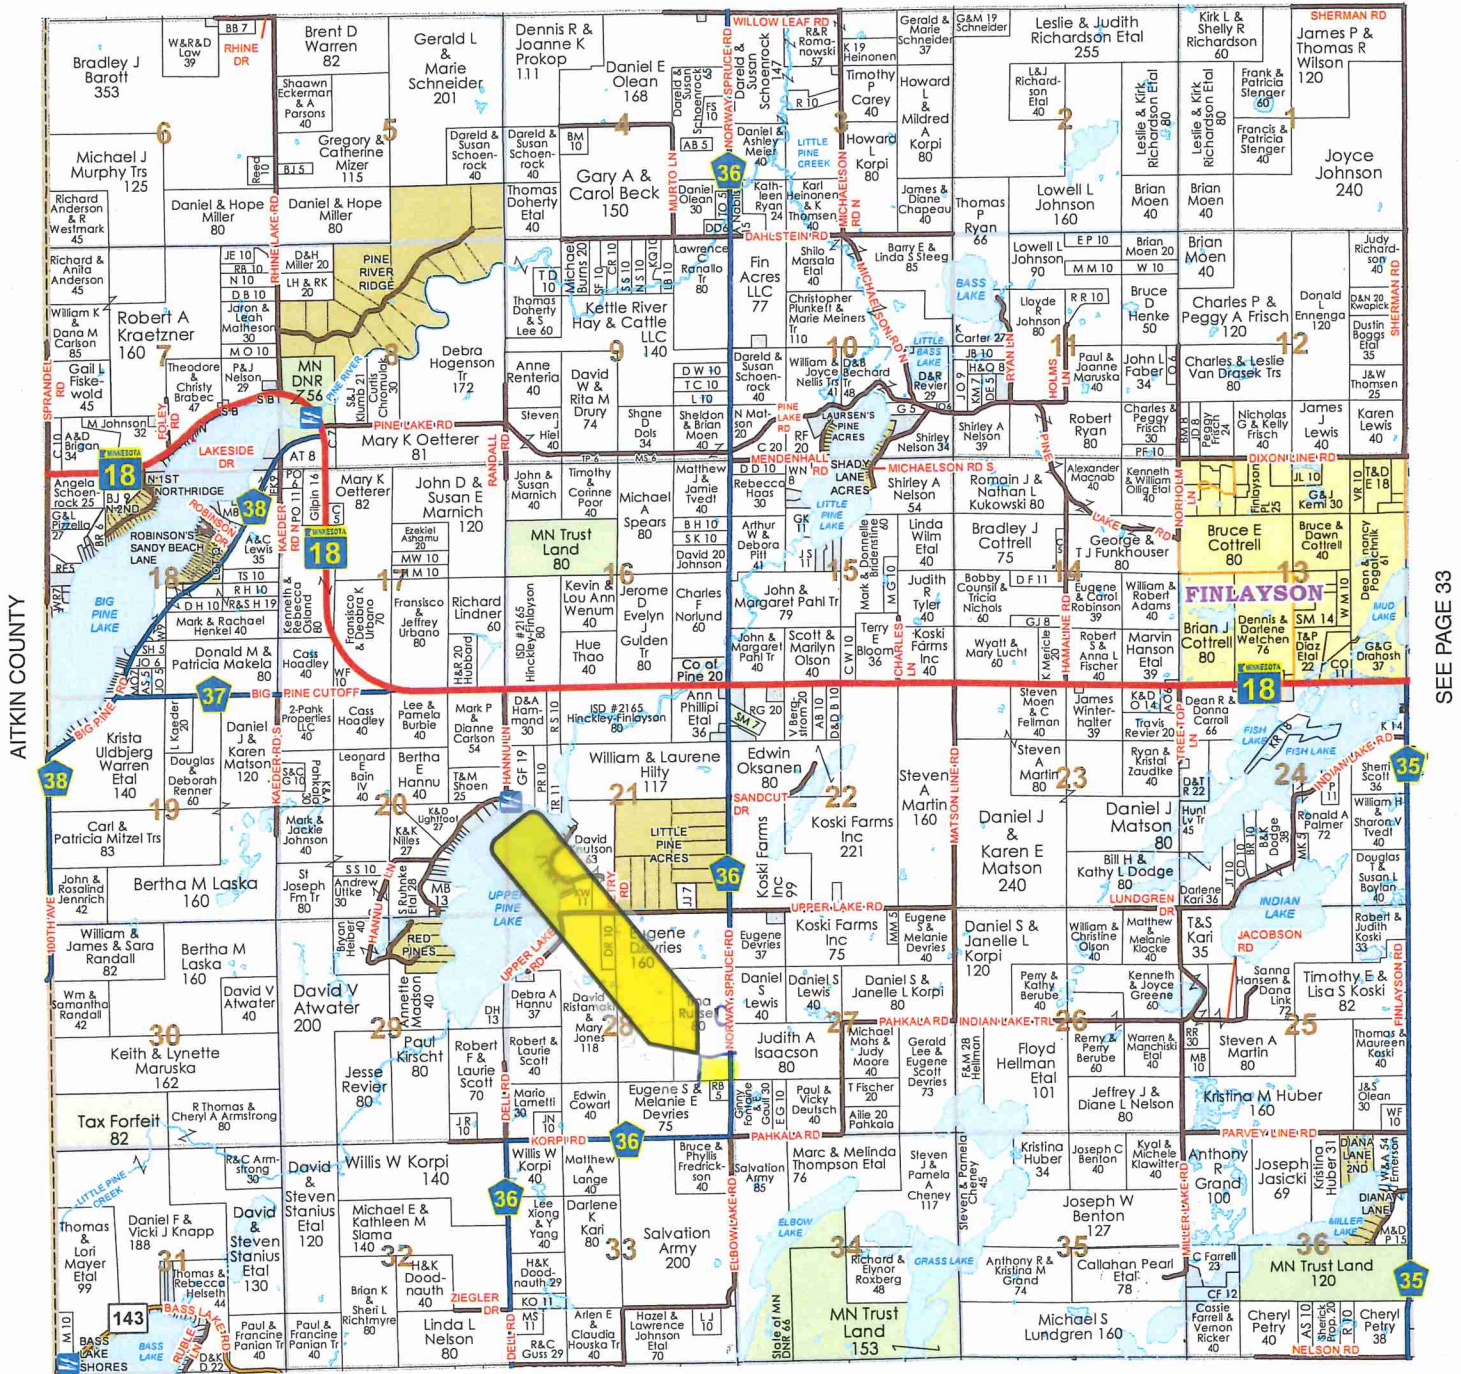

# Pine Lake

# Township 43N - Range 21W

Copyright © 2019 Mapping Solutions

SEE PAGE 38

SEE PAGE 33

SEE PAGE 26