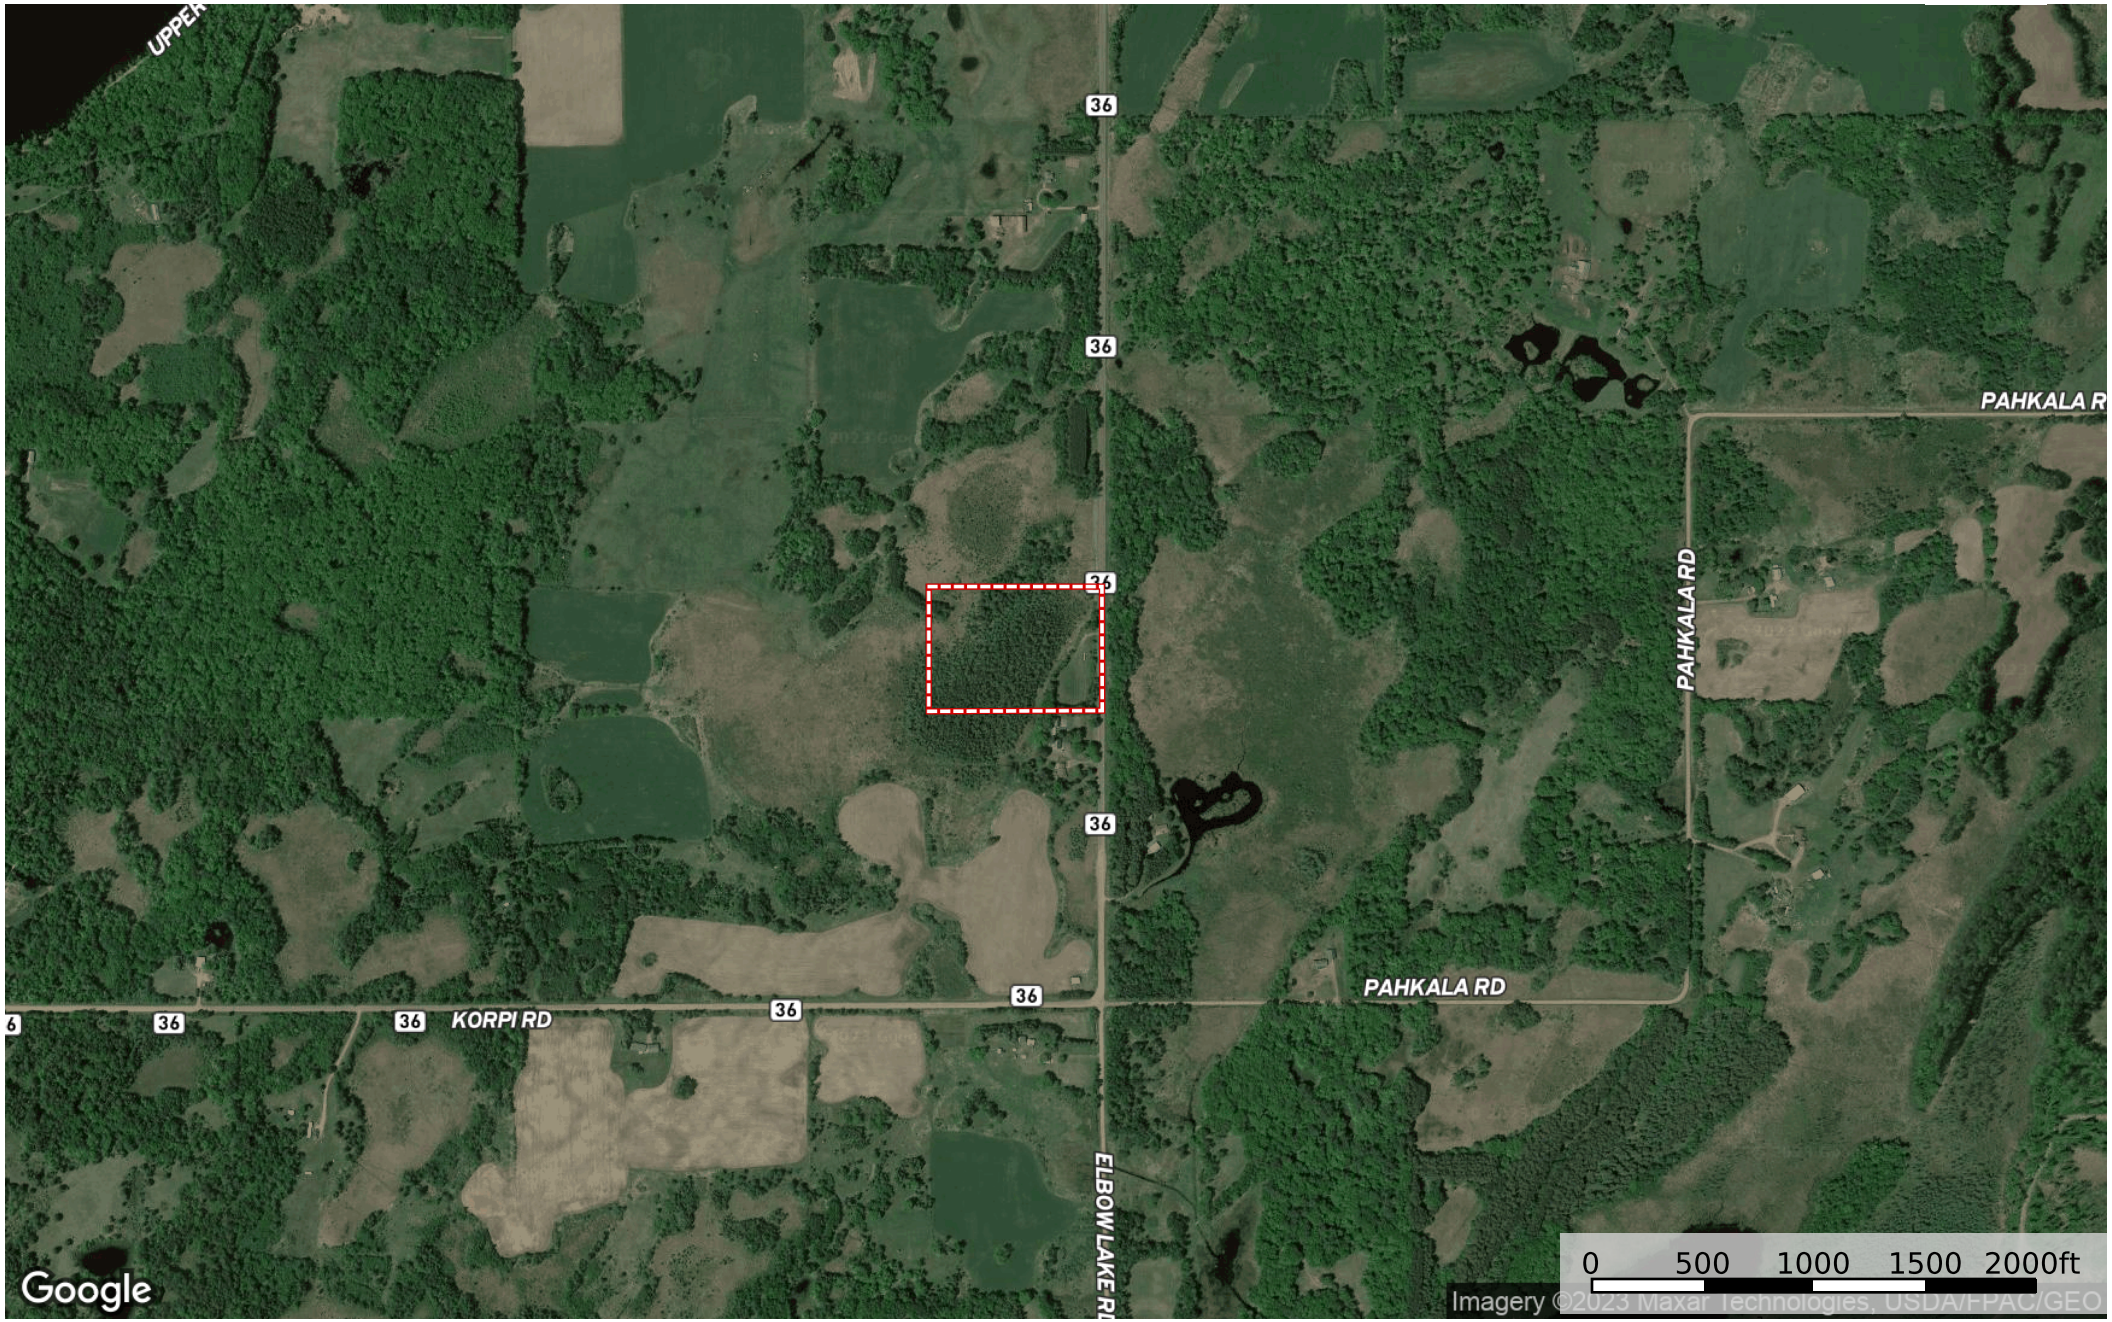

xxx Norway Spruce Rd  
Pine County, Minnesota, 10 AC +/-

Google

0 500 1000 1500 2000ft

Imagery ©2023 Maxar Technologies, USDA/FHAC/Geo

 Boundary

**id.** The information contained herein was obtained from sources deemed to be reliable. Land id™ Services makes no warranties or guarantees as to the completeness or accuracy thereof.