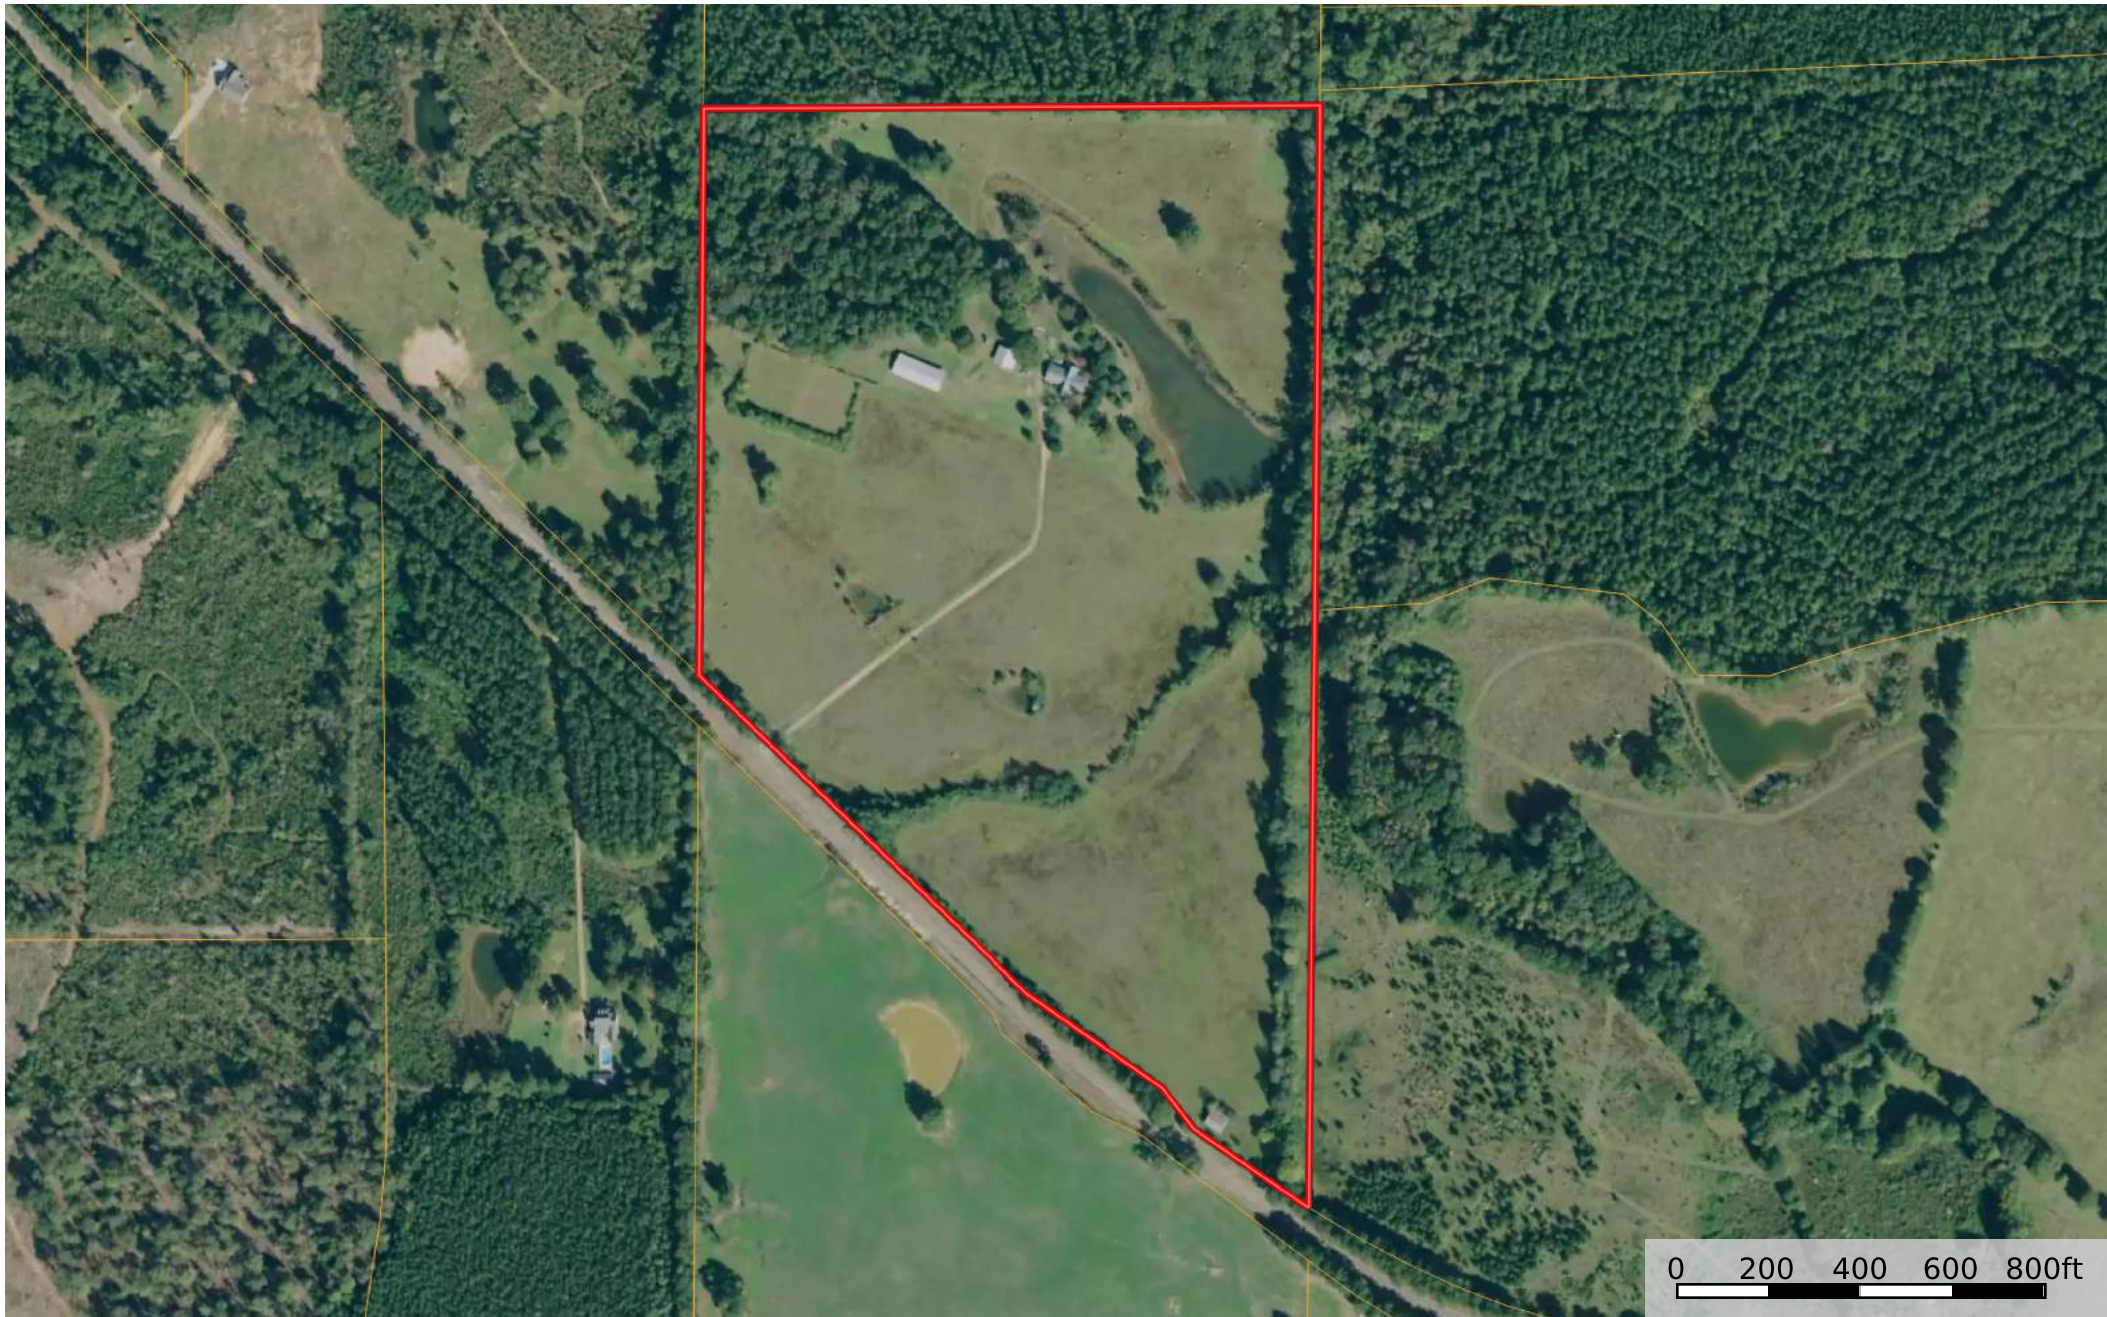

# 54 acres Derbes Thompson Road

Amite County, Mississippi, 54 AC +/-

 Boundary