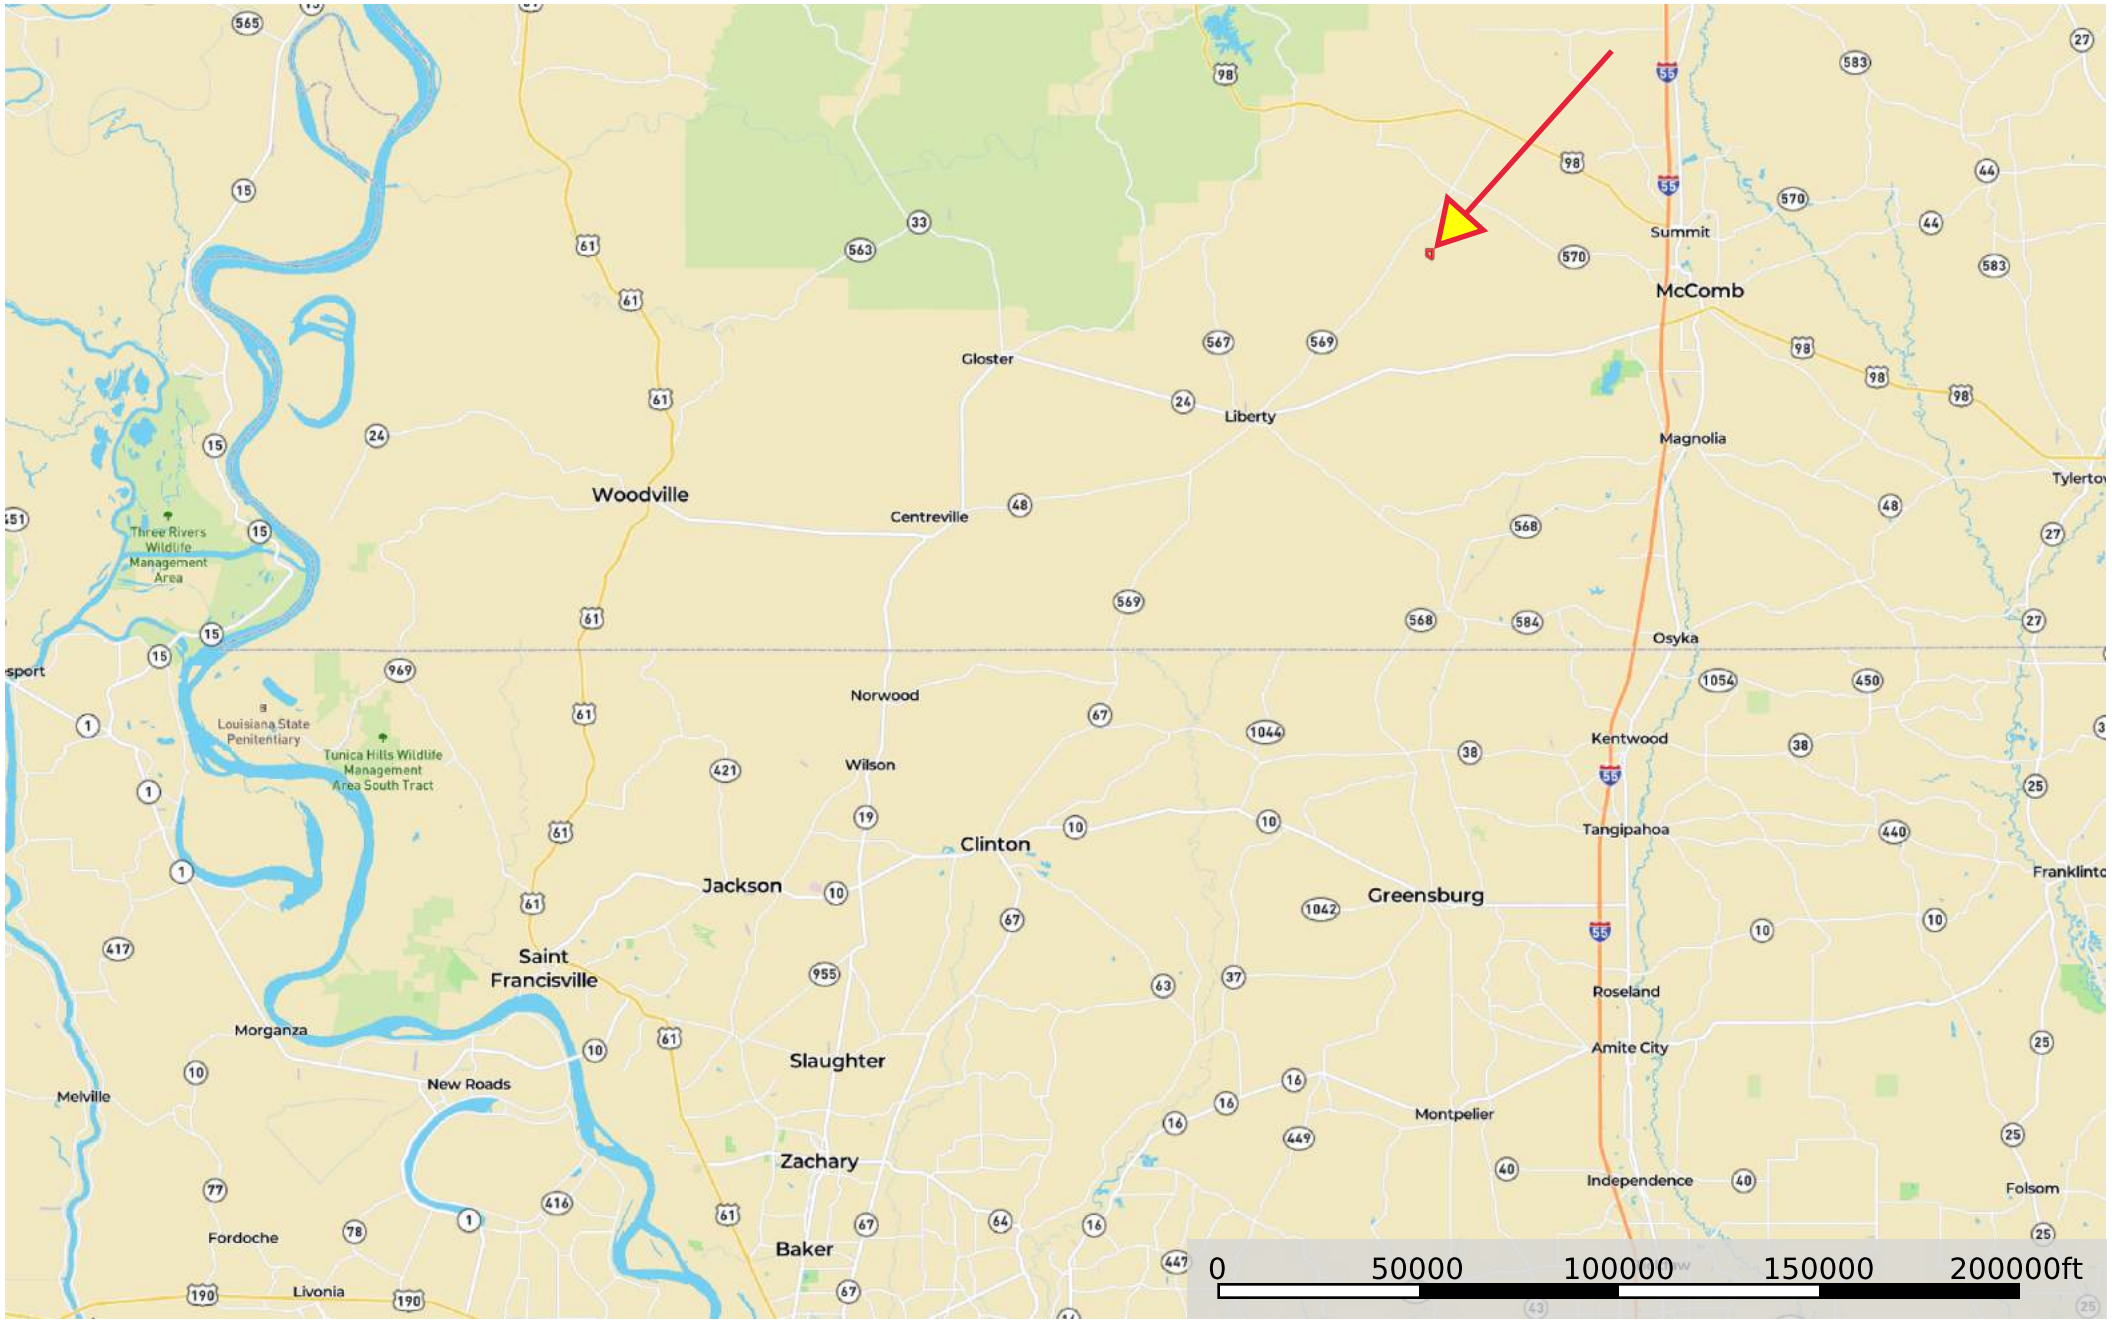

# 54 acres Derbes Thompson Road

Amite County, Mississippi, 54 AC +/-

 Boundary