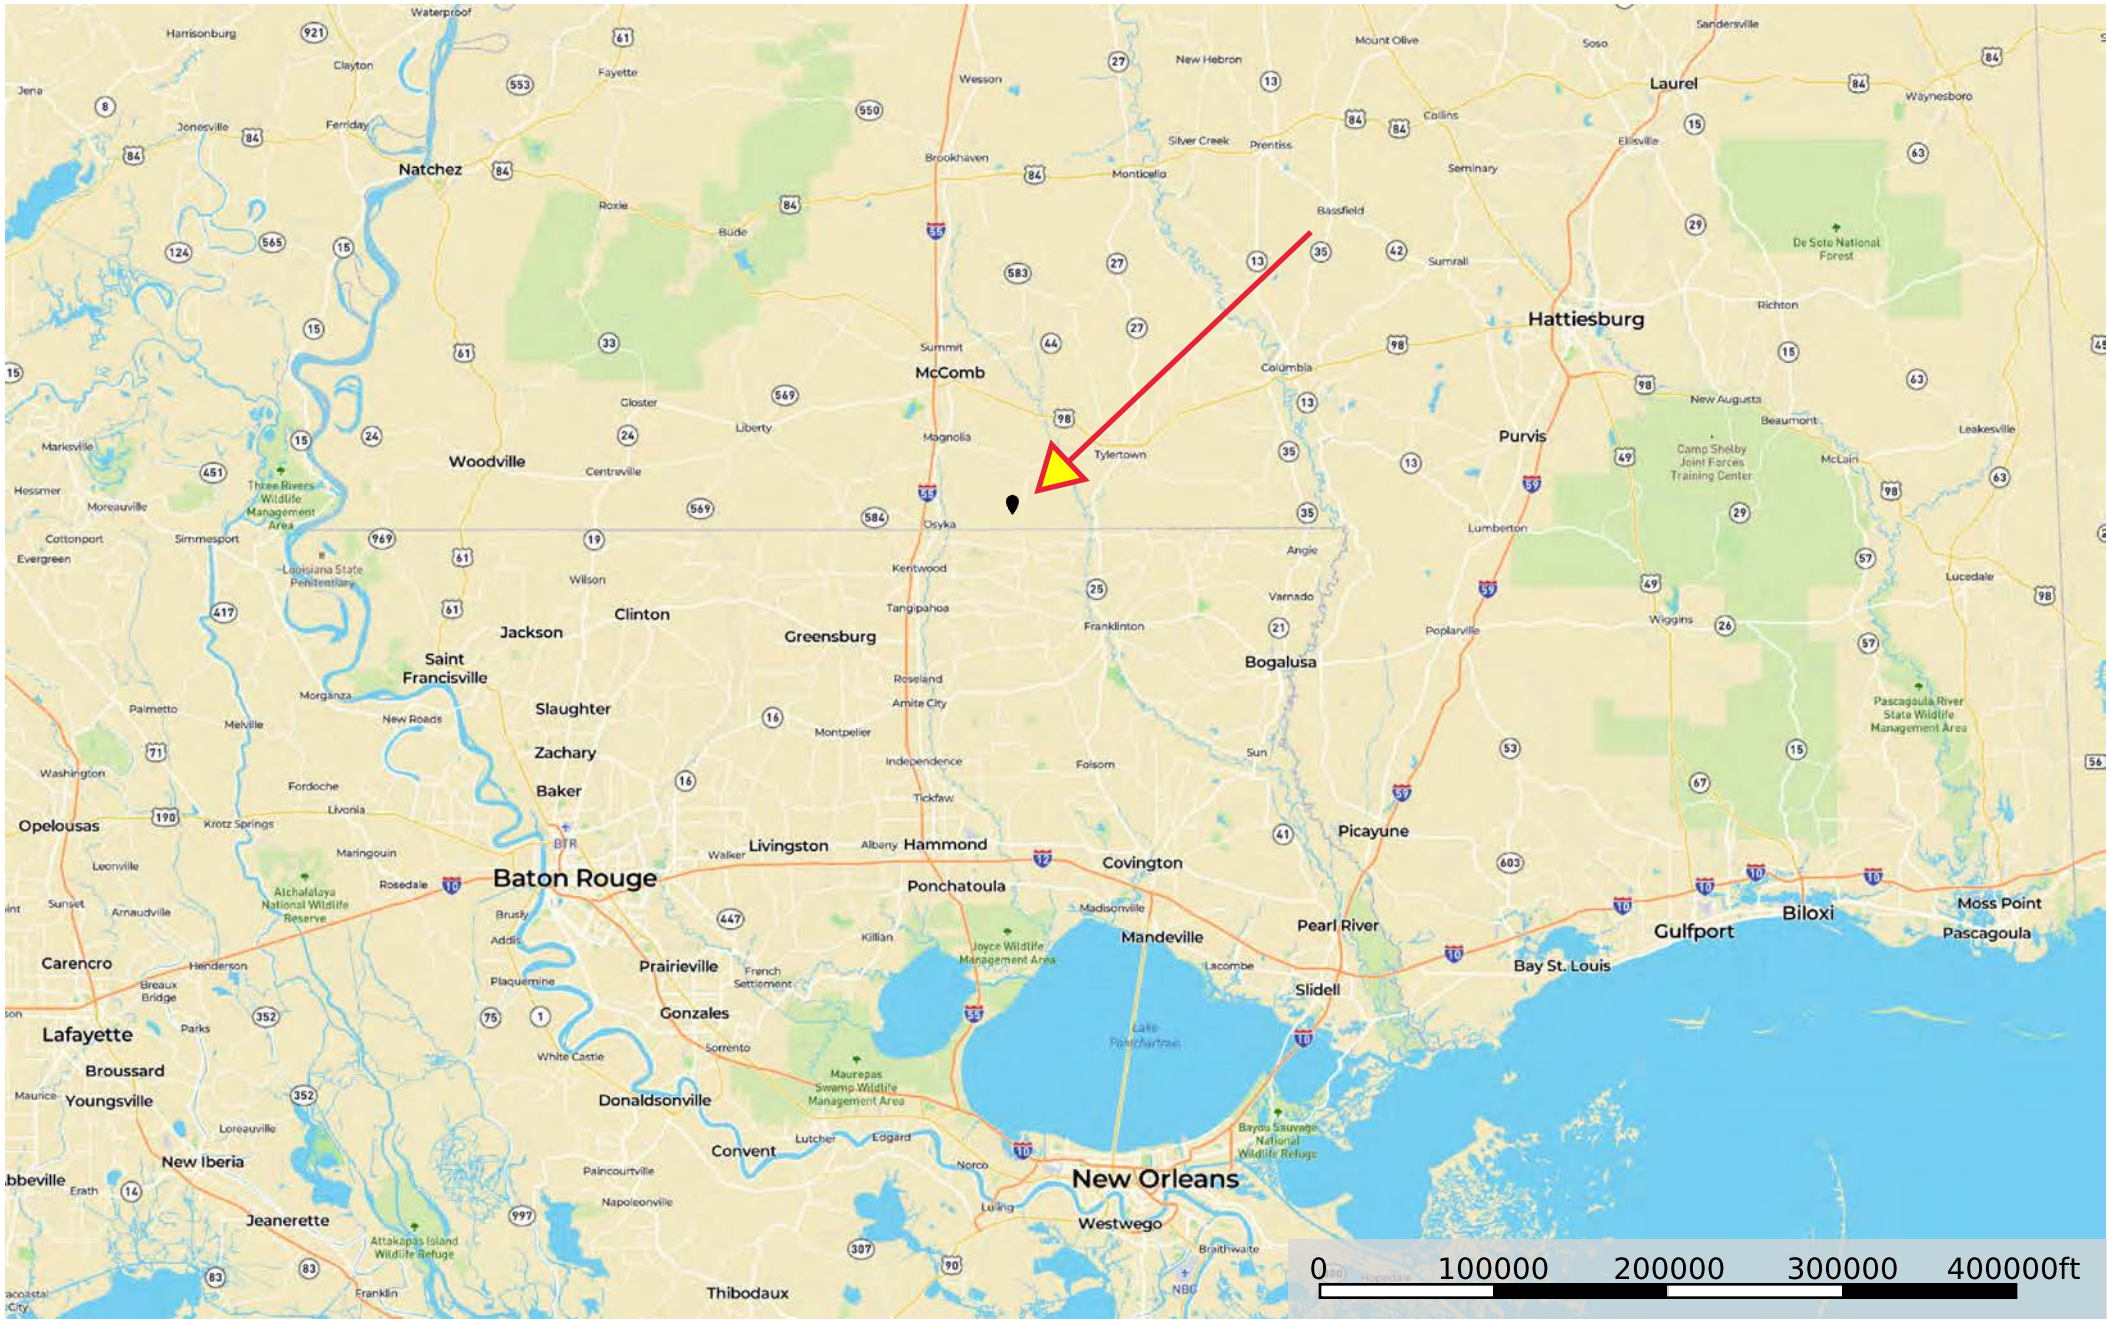

SCH - Tara Lane (Osyka, MS)

Pike County, Mississippi, 7.43 AC +/-

Marker Road / Trail Boundary 1 1

Marker Road / Trail Boundary 1 1

- Marker
- Road / Trail
- Boundary 1 1
- Stream, Intermittent
- River/Creek
- Water Body

Marker Road / Trail Boundary 1.1

Marker Road / Trail Boundary 1 1