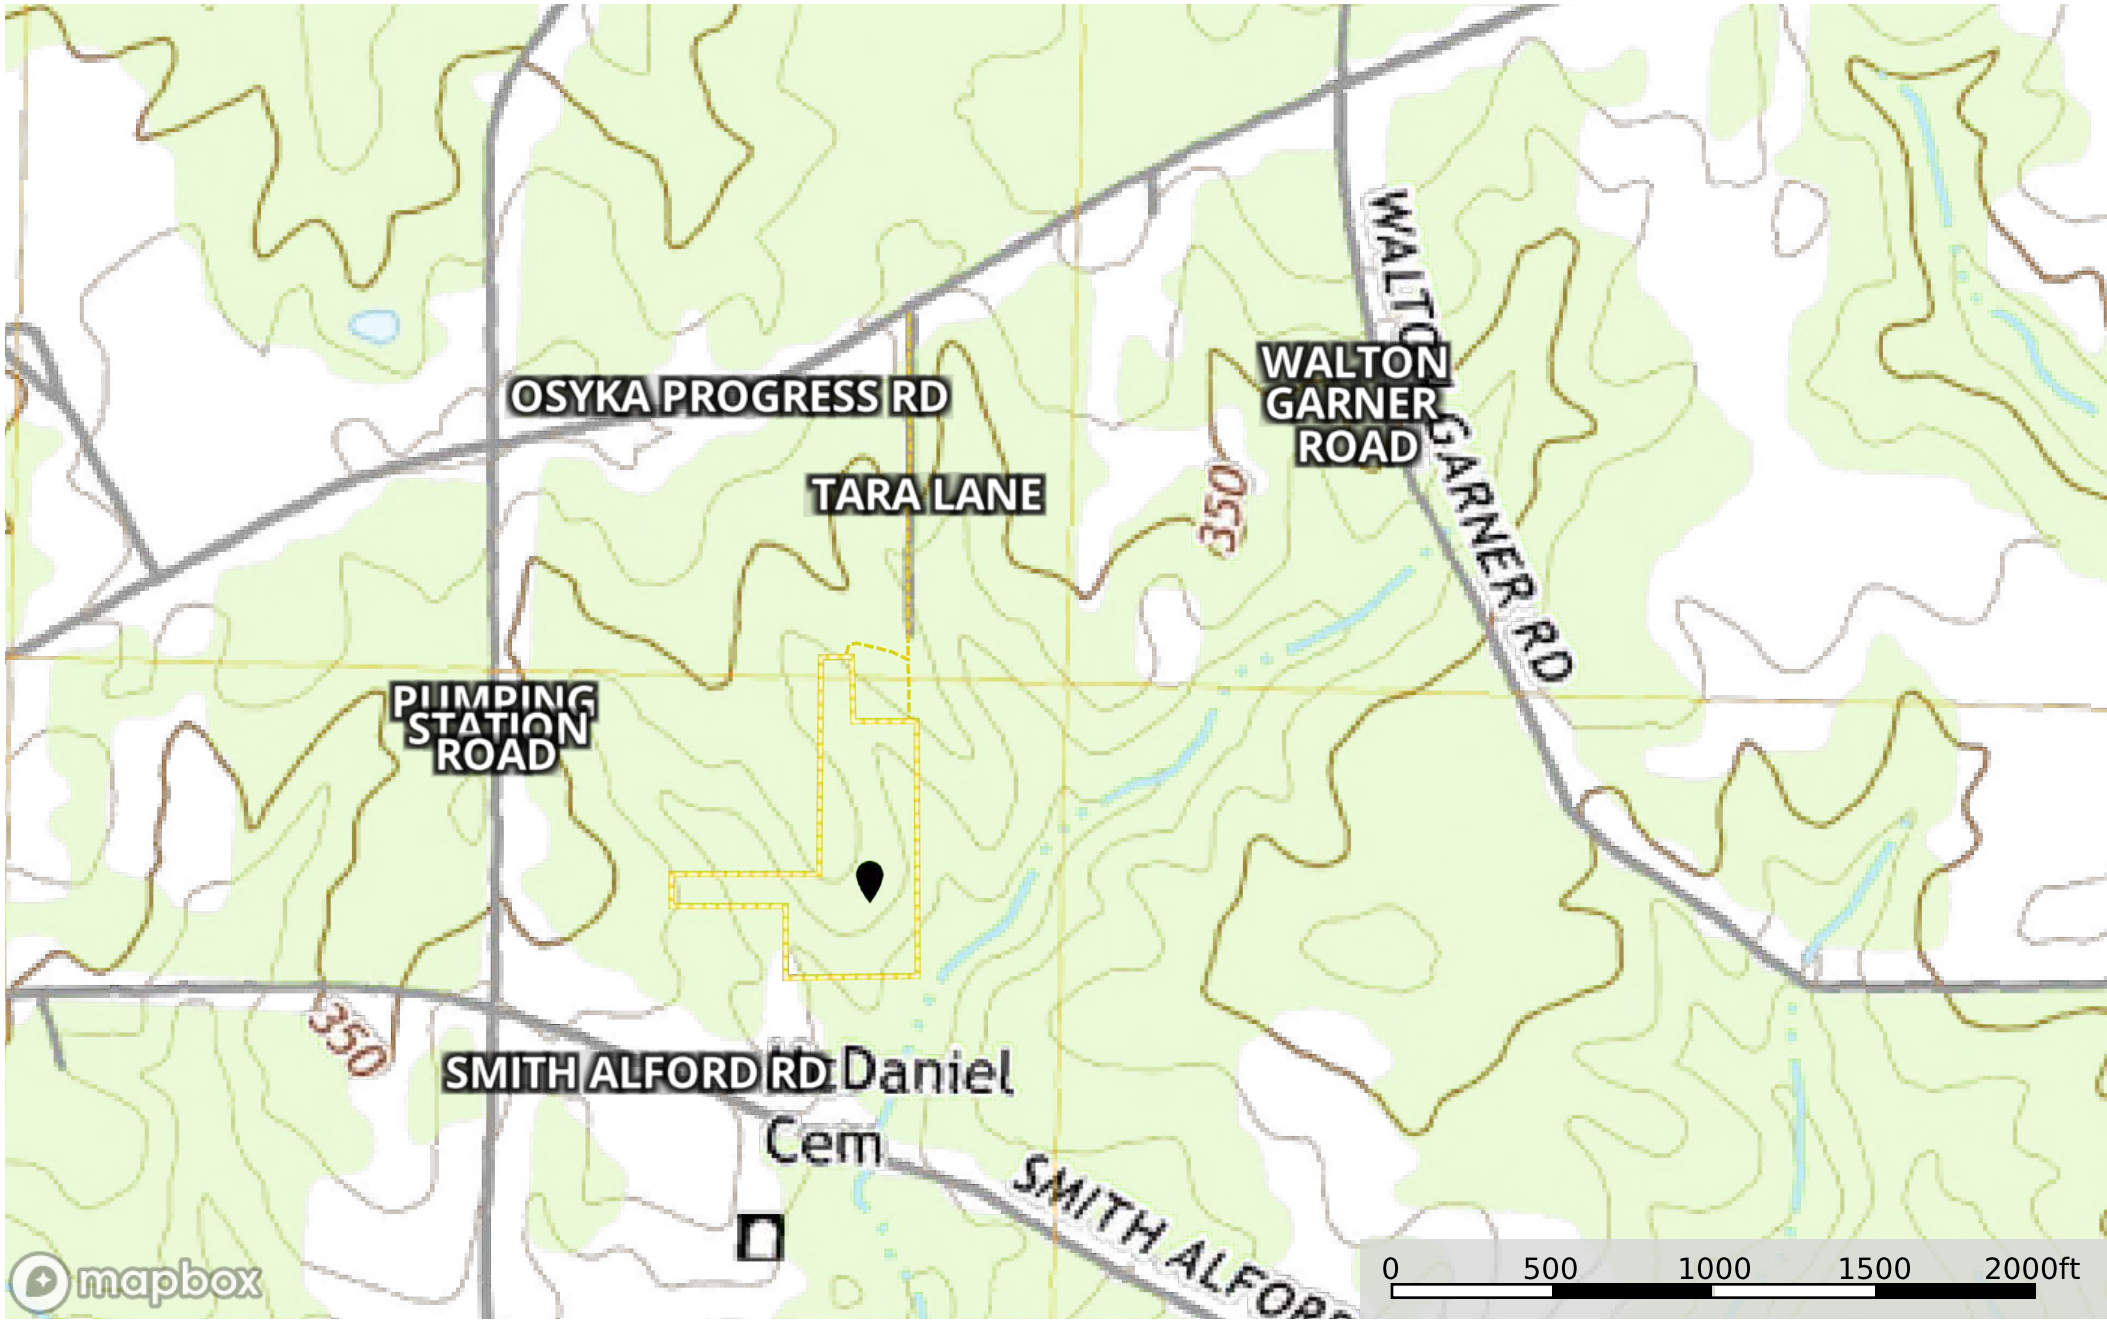

SCH - Tara Lane (Osyka, MS)

Pike County, Mississippi, 7.43 AC +/-

Marker Road / Trail Boundary 1 1

Marker Road / Trail Boundary 1 1

- Marker
- Road / Trail
- Boundary 1 1
- Stream, Intermittent
- River/Creek
- Water Body

Marker Road / Trail Boundary 1.1

Marker Road / Trail Boundary 1 1