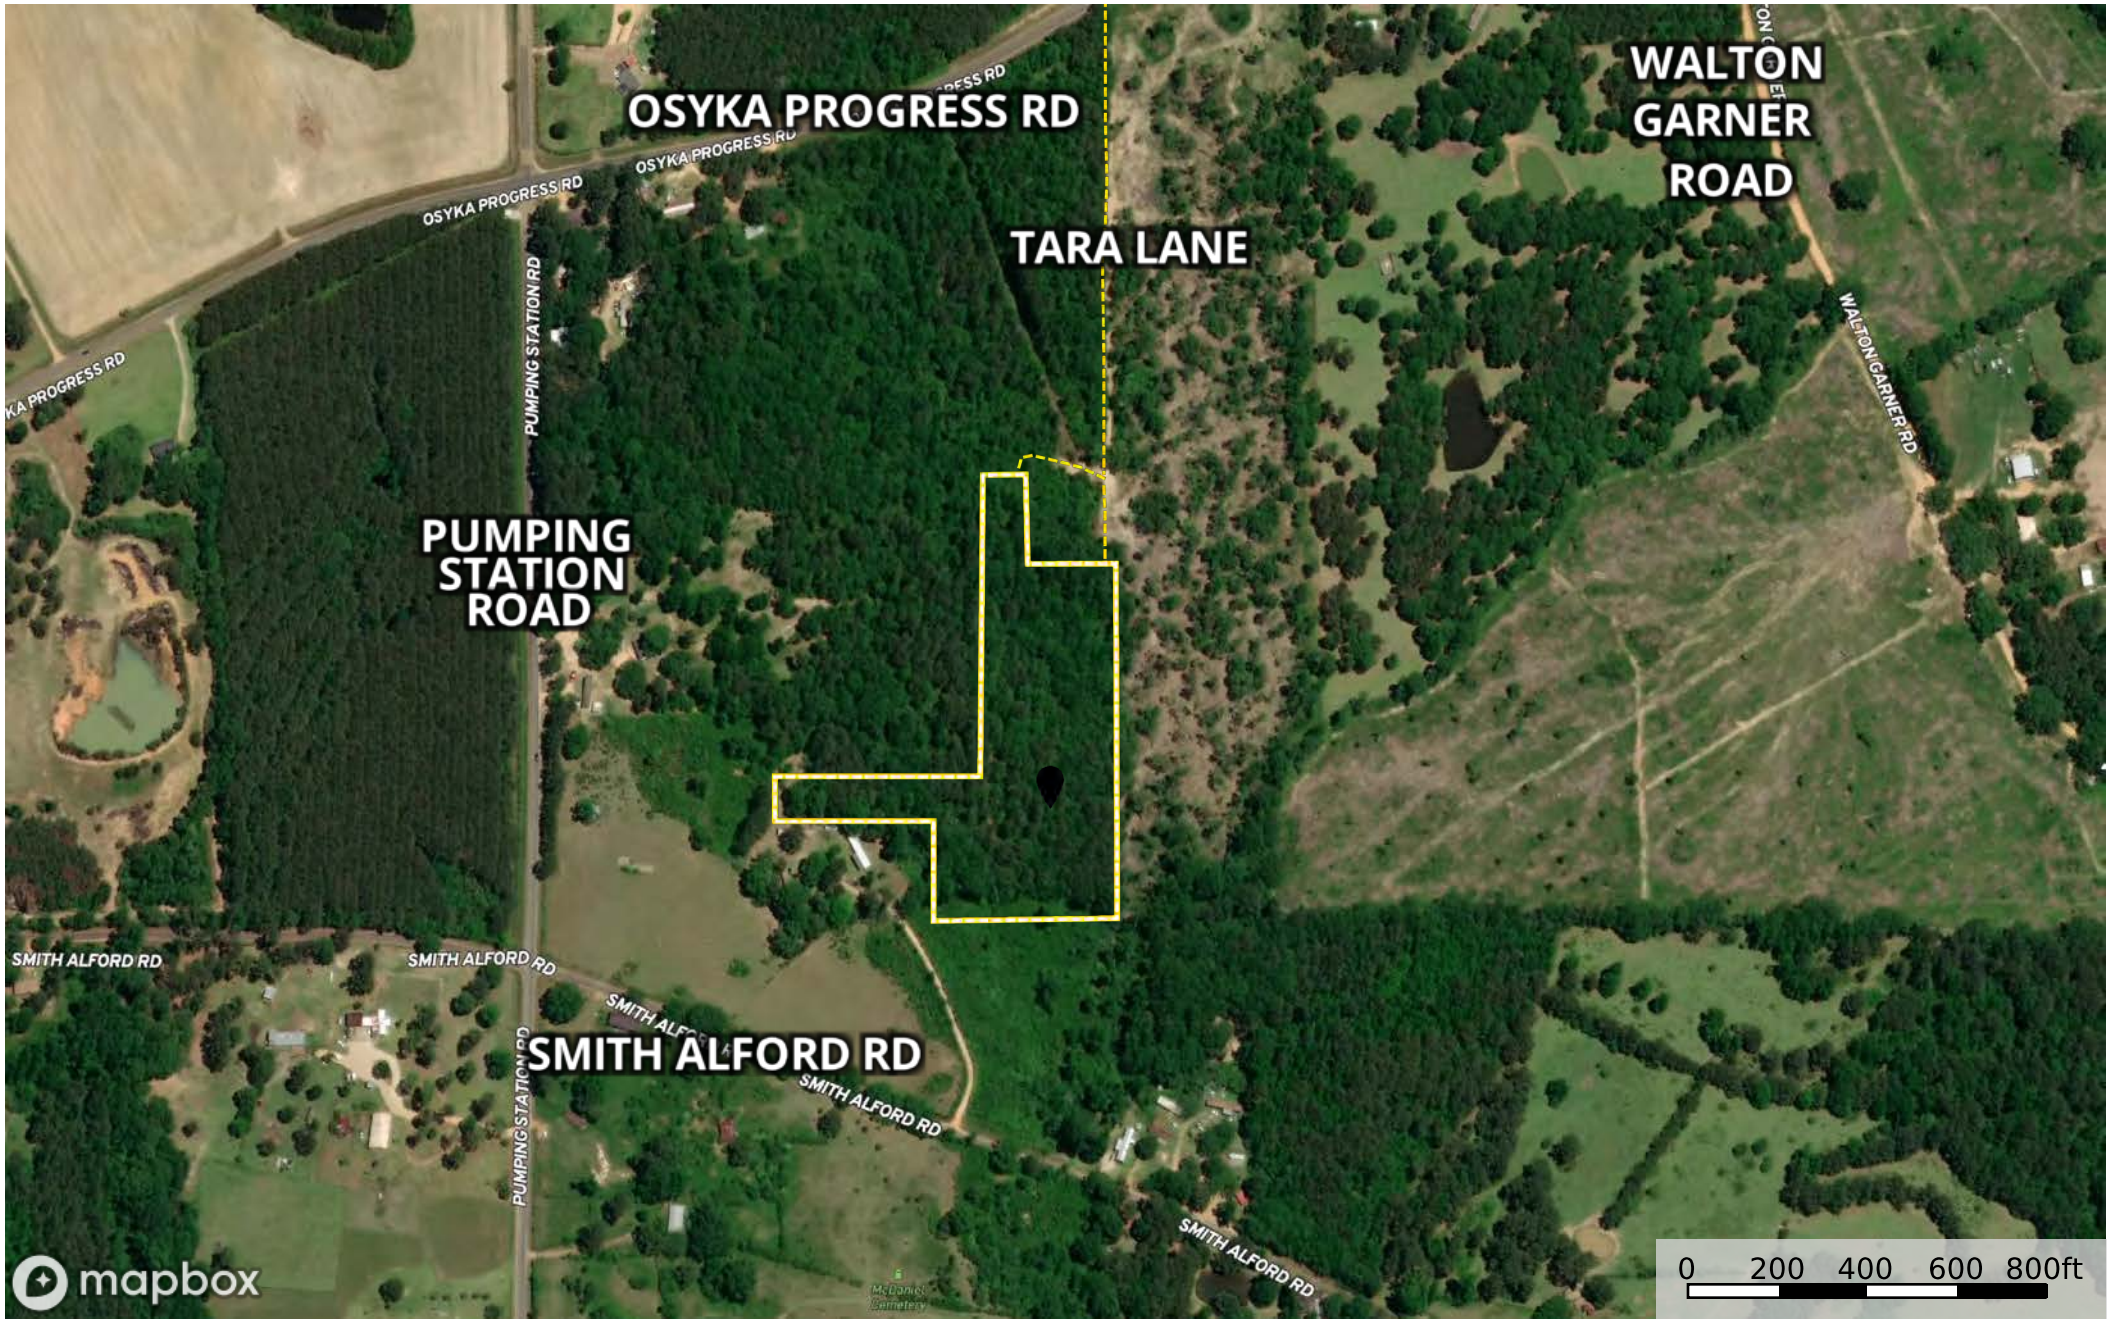

SCH - Tara Lane (Osyka, MS)

Pike County, Mississippi, 7.43 AC +/-

Marker Road / Trail Boundary 1 1

Marker Road / Trail Boundary 1 1

- Marker
- Road / Trail
- Boundary 1 1
- Stream, Intermittent
- River/Creek
- Water Body

Marker Road / Trail Boundary 1.1

Marker Road / Trail Boundary 1 1