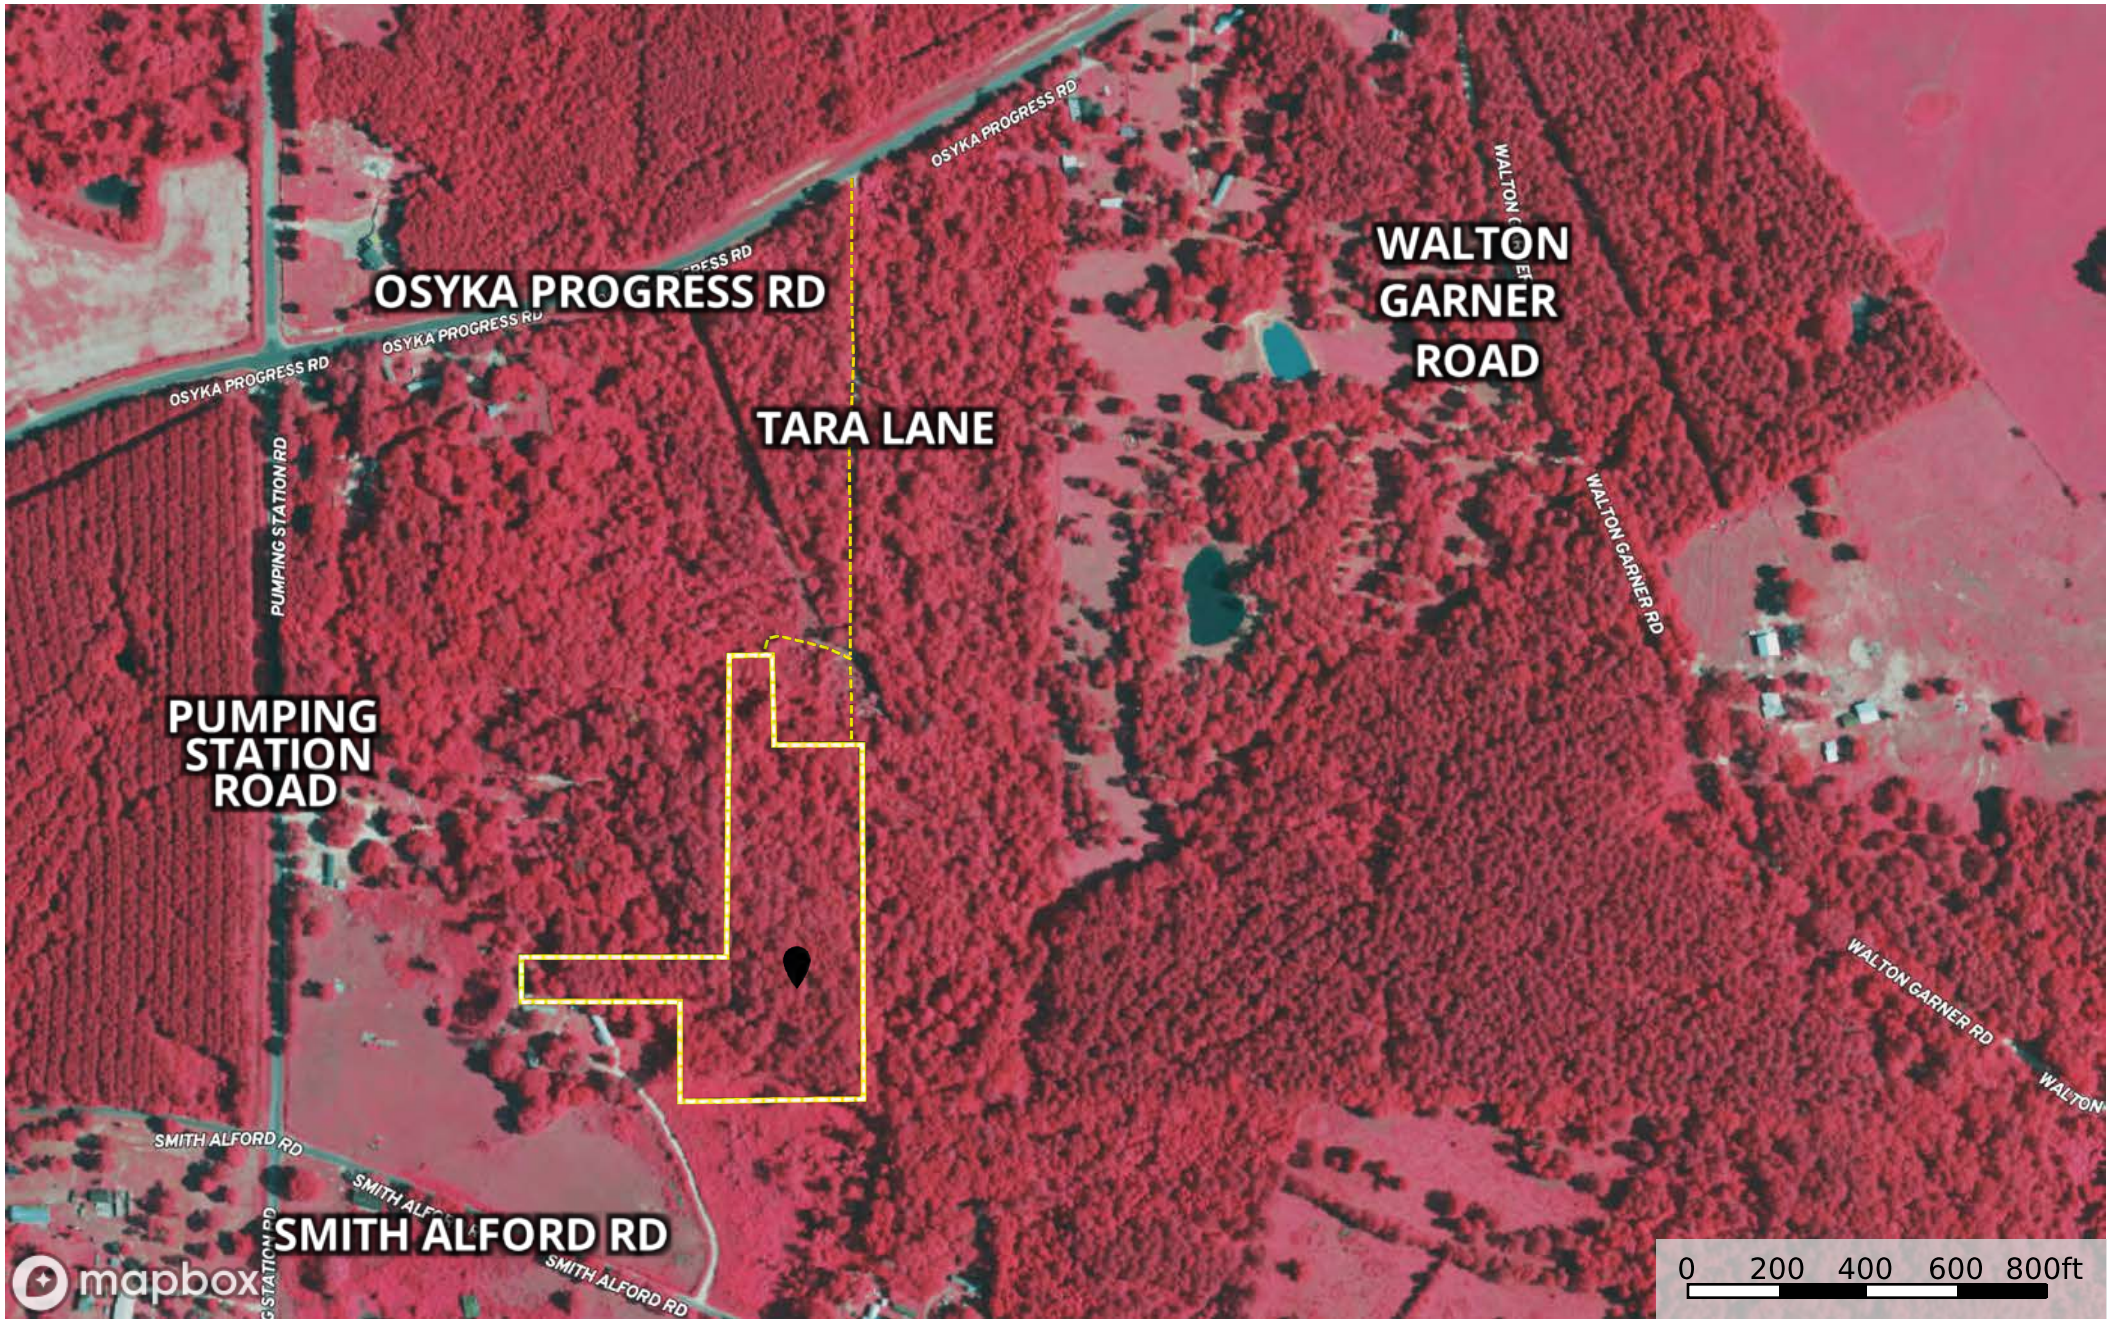

SCH - Tara Lane (Osyka, MS)

Pike County, Mississippi, 7.43 AC +/-

Marker Road / Trail Boundary 1 1

Marker Road / Trail Boundary 1 1

- Marker
- Road / Trail
- Boundary 1 1
- Stream, Intermittent
- River/Creek
- Water Body

Marker Road / Trail Boundary 1.1

Marker Road / Trail Boundary 1 1