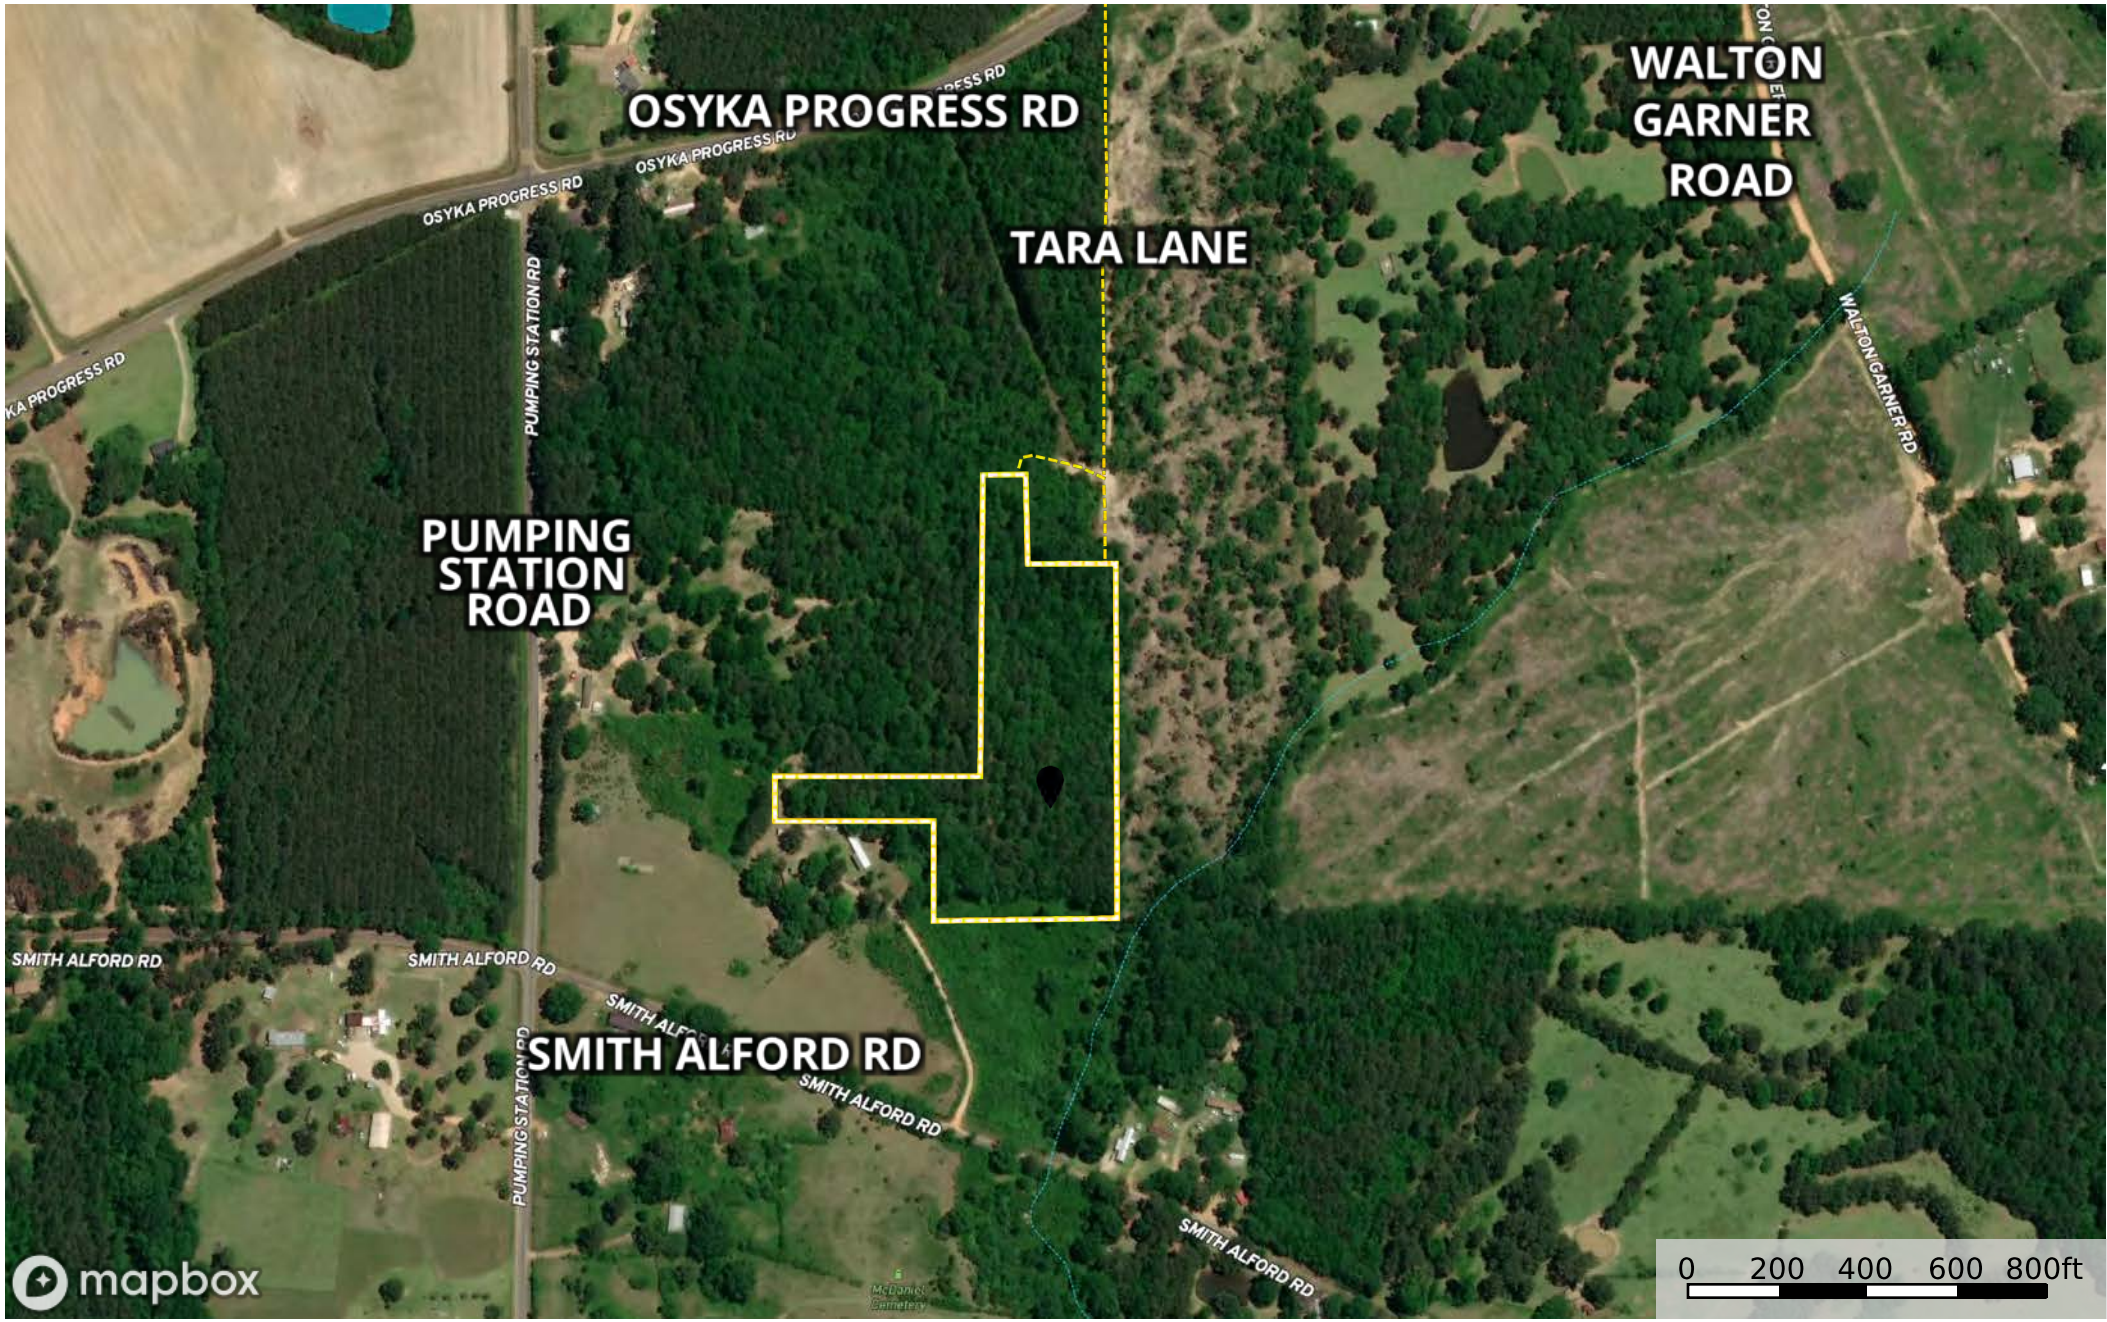

SCH - Tara Lane (Osyka, MS)

Pike County, Mississippi, 7.43 AC +/-

Marker Road / Trail Boundary 1 1

Marker Road / Trail Boundary 1 1

- Marker
- Road / Trail
- Boundary 1 1
- Stream, Intermittent
- River/Creek
- Water Body

Marker Road / Trail Boundary 1.1

Marker Road / Trail Boundary 1 1