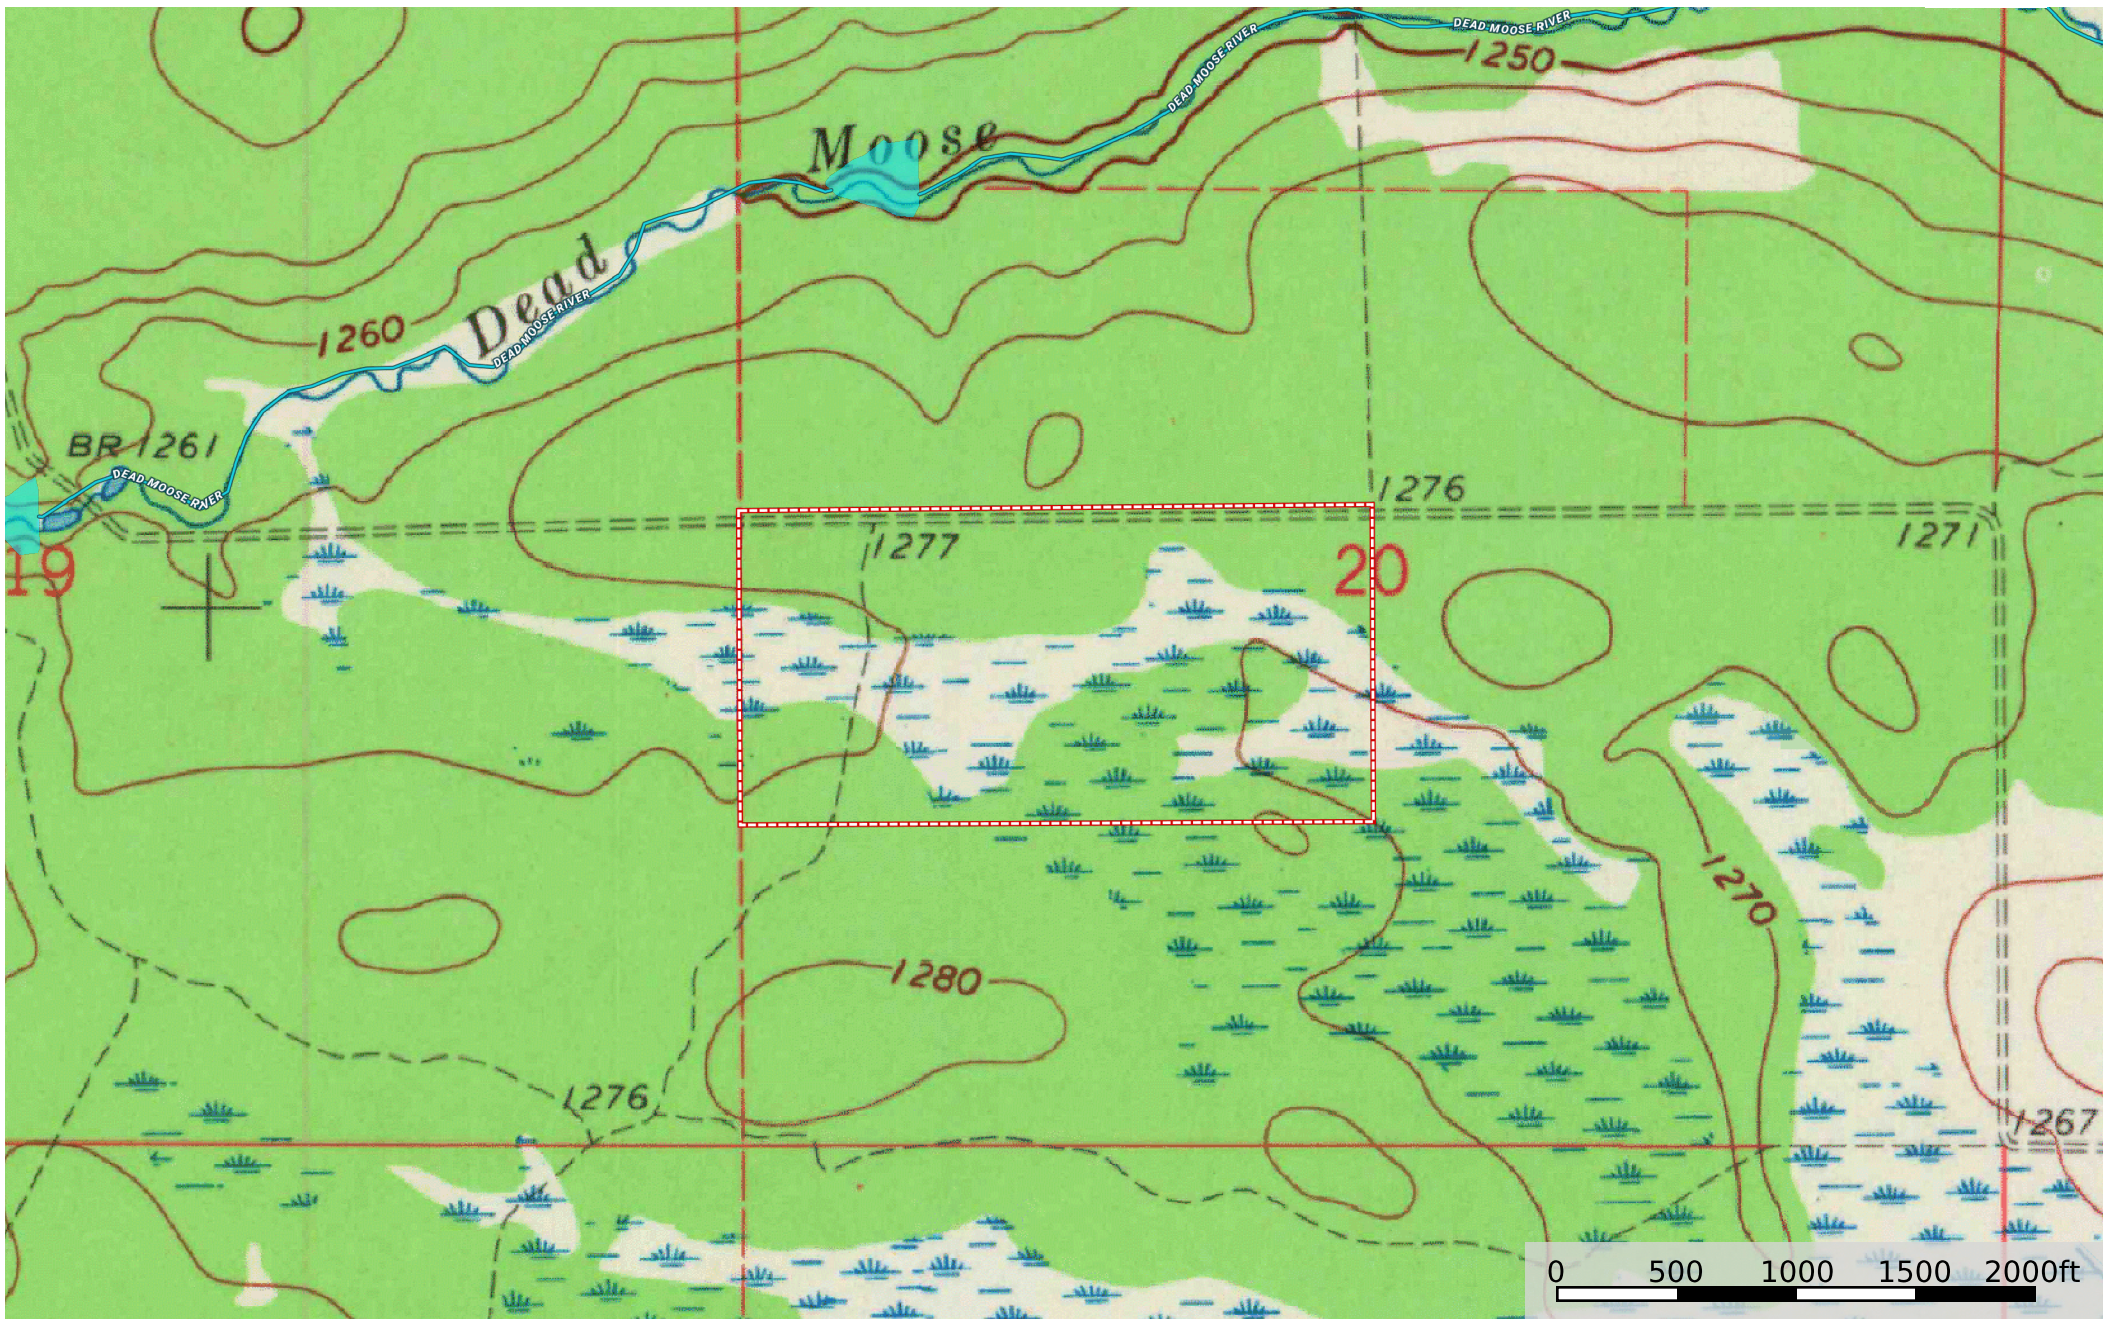

7044 Kahra Rd, Kettle River
Carlton County, Minnesota, 80 AC +/-

- Boundary
- Stream, Intermittent
- River/Creek
- Water Body