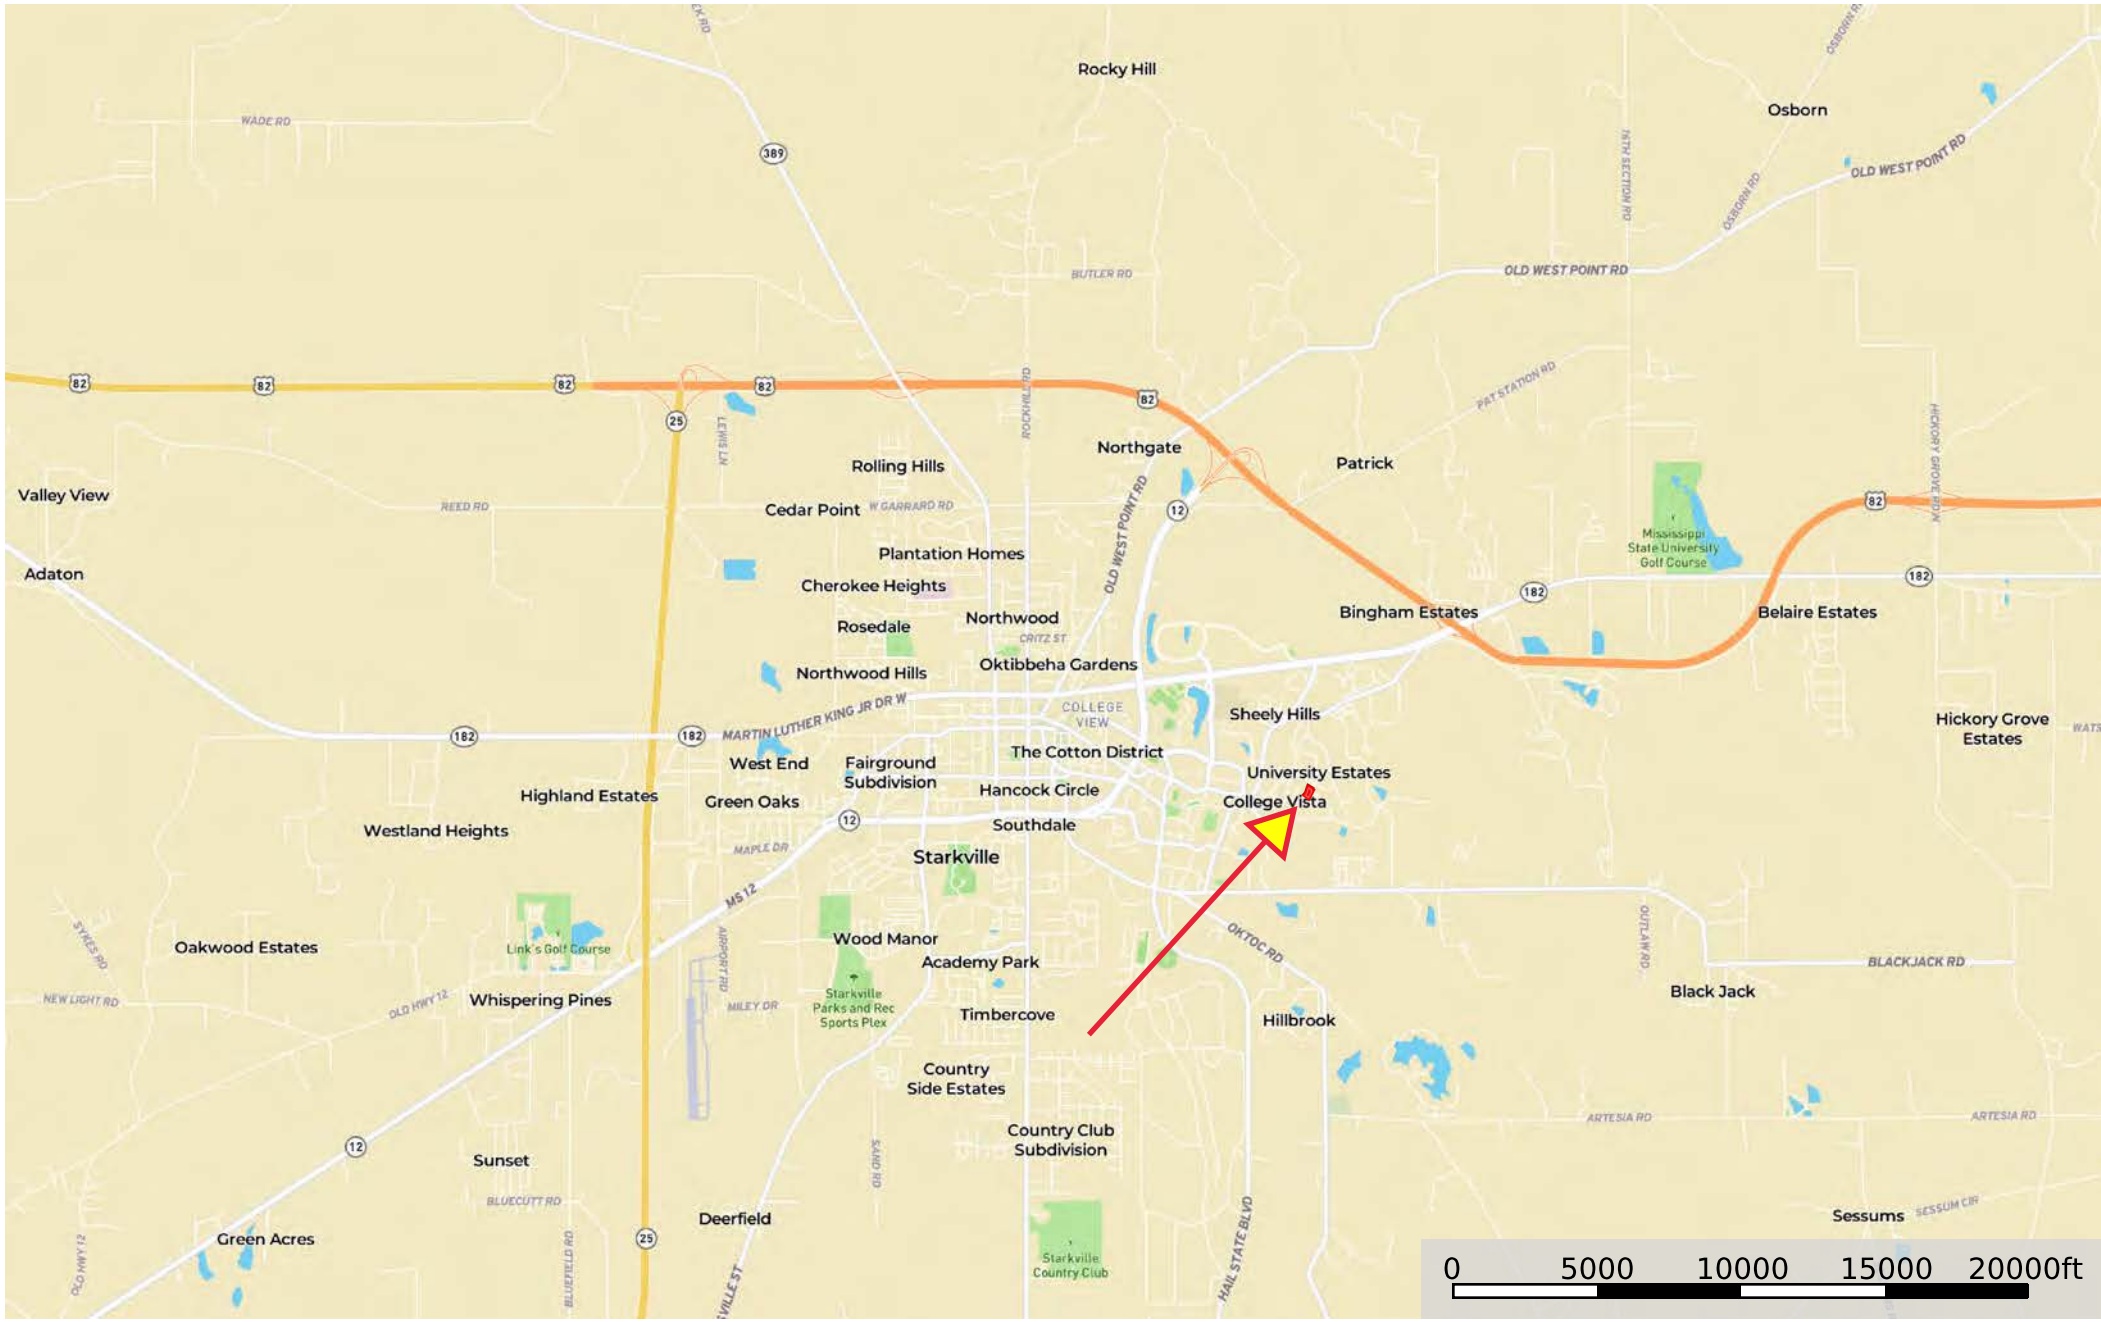

BW 1 Acre University Estates

OkTibbeha County, Mississippi, 1 AC +/-

 Boundary

Google

 Boundary