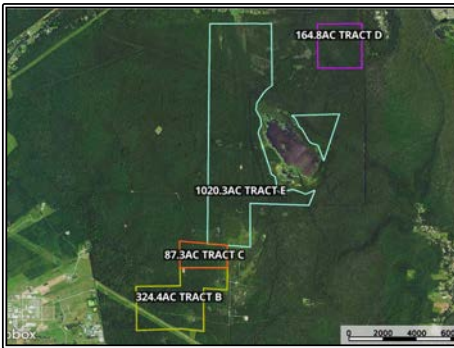

$5,986,125

1600± Acres
MLS #139907

#HUNTINGLANDMAN