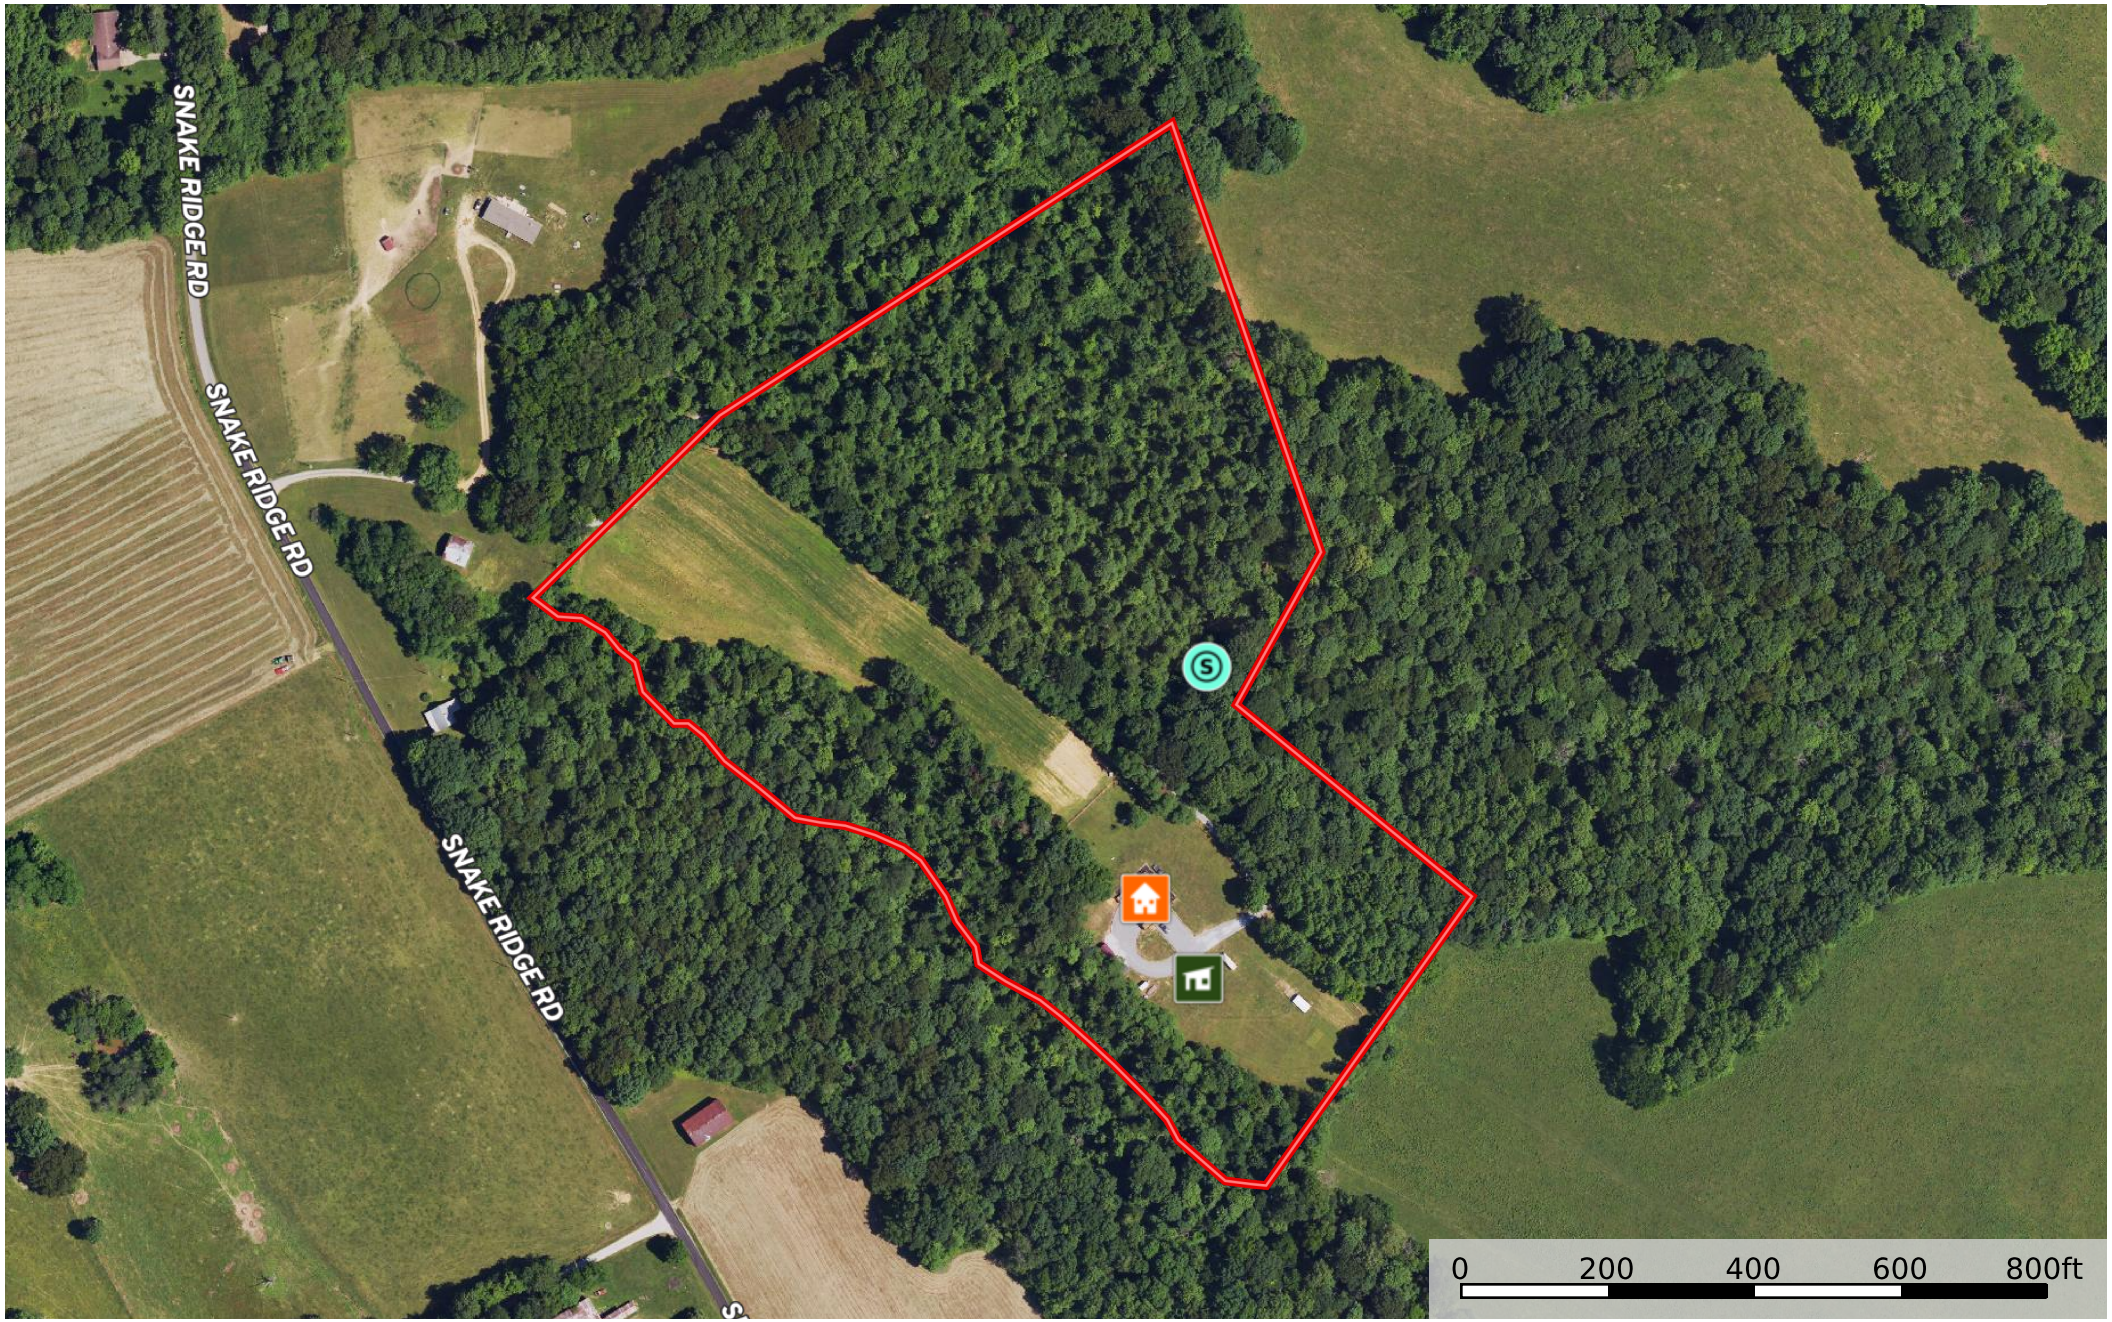

2306 Snake Ridge Rd Liberty KY
Casey County, Kentucky, 23 AC +/-

-  Shed / Shack
-  House
-  Spring
-  Boundary