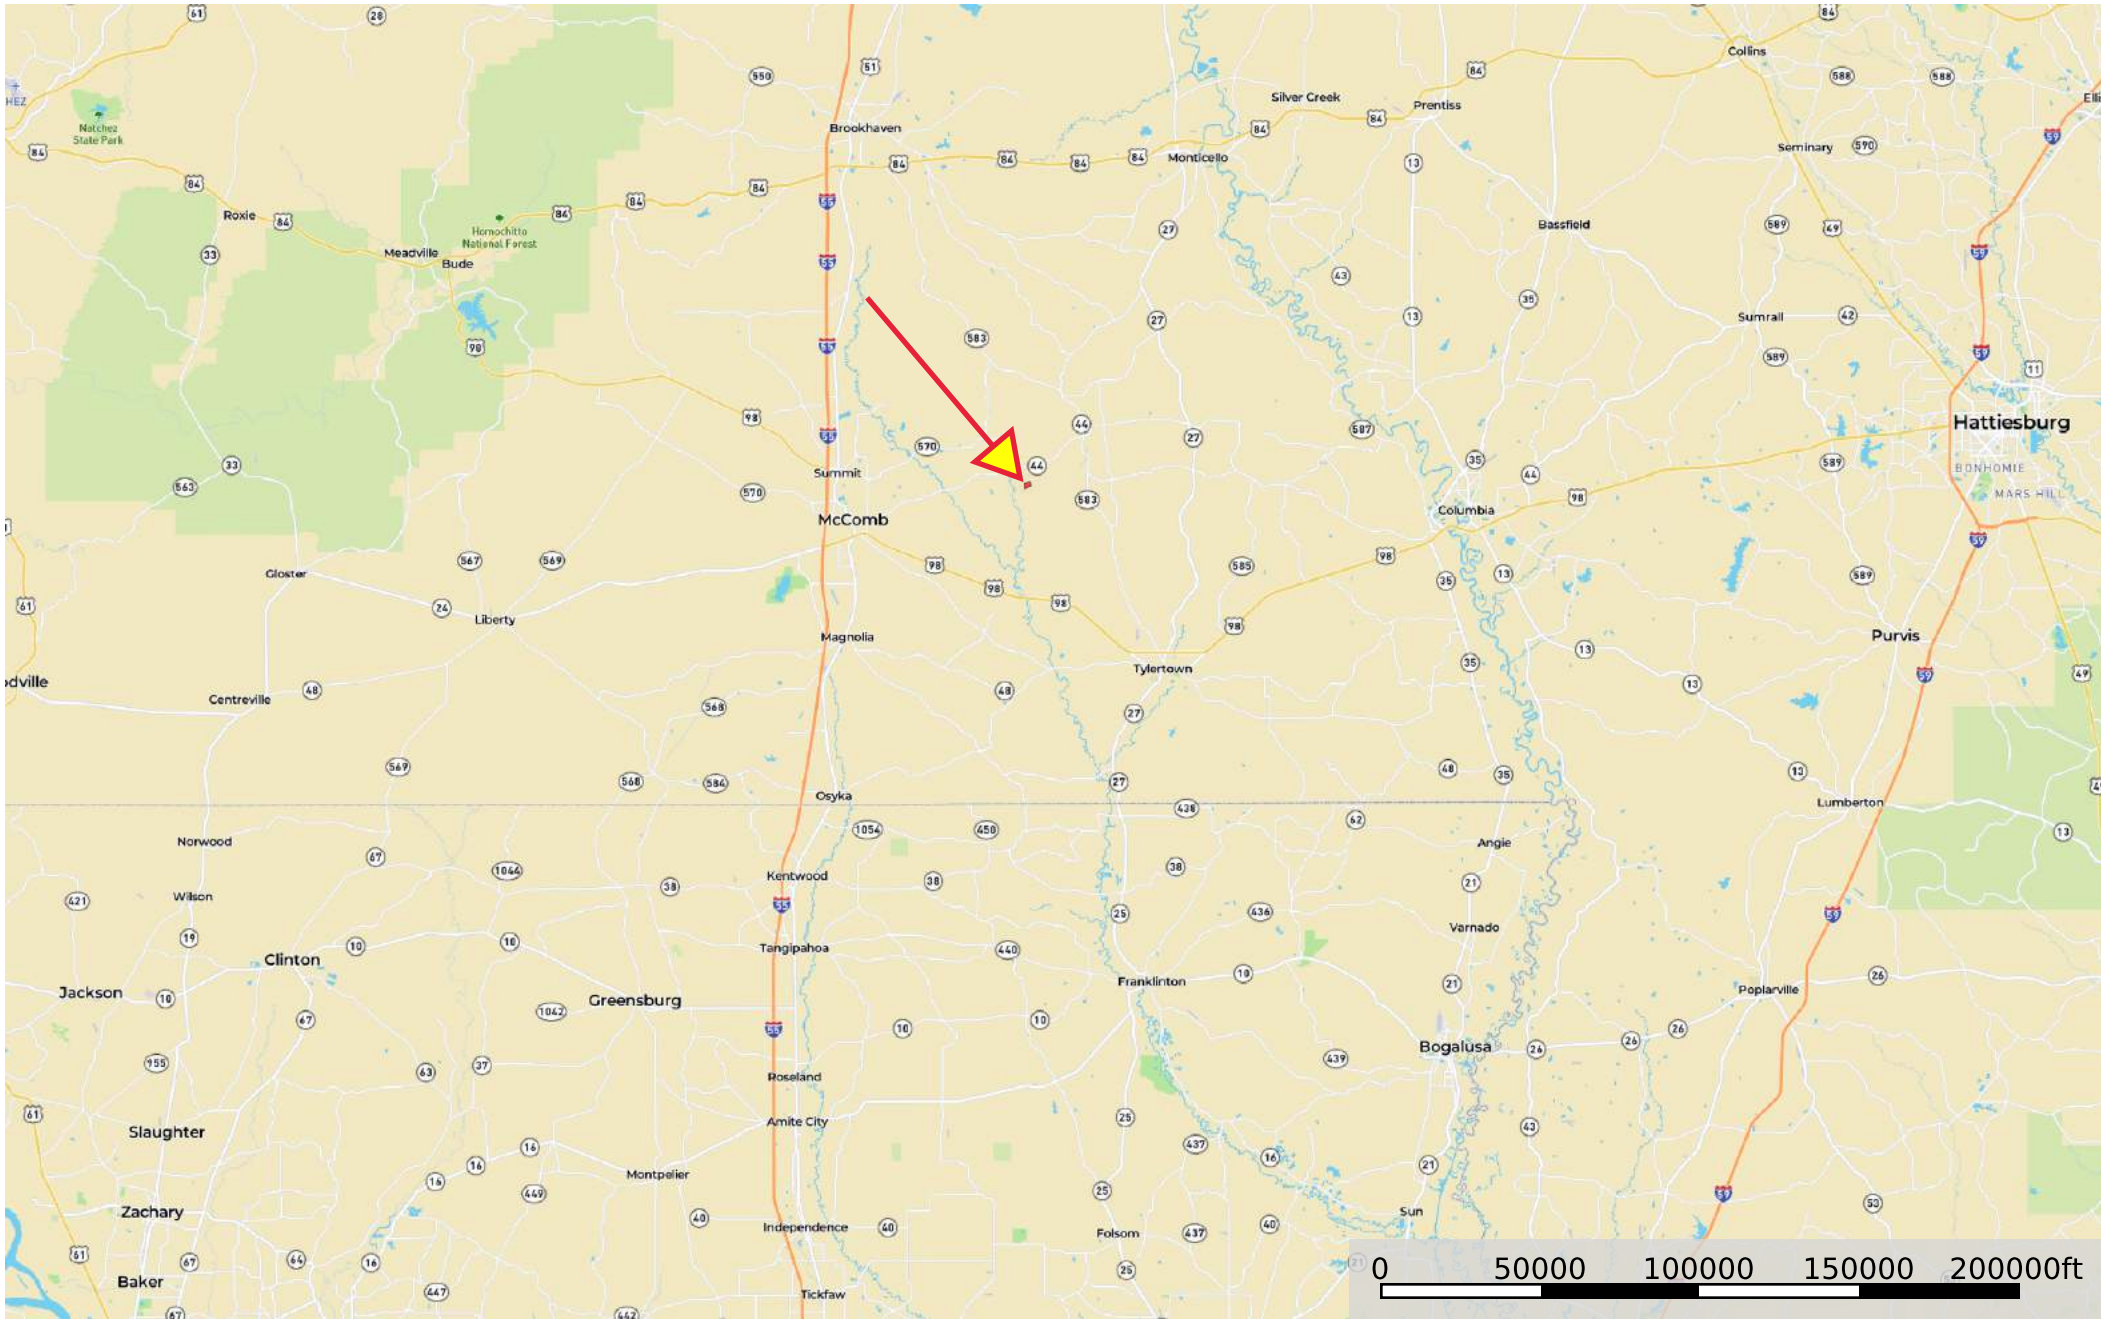

18 acres Cowart Price Road

Mississippi, 18 AC +/-

 Boundary

18 acres Cowart Price Road Mississippi, 18 AC +/-

Boundary