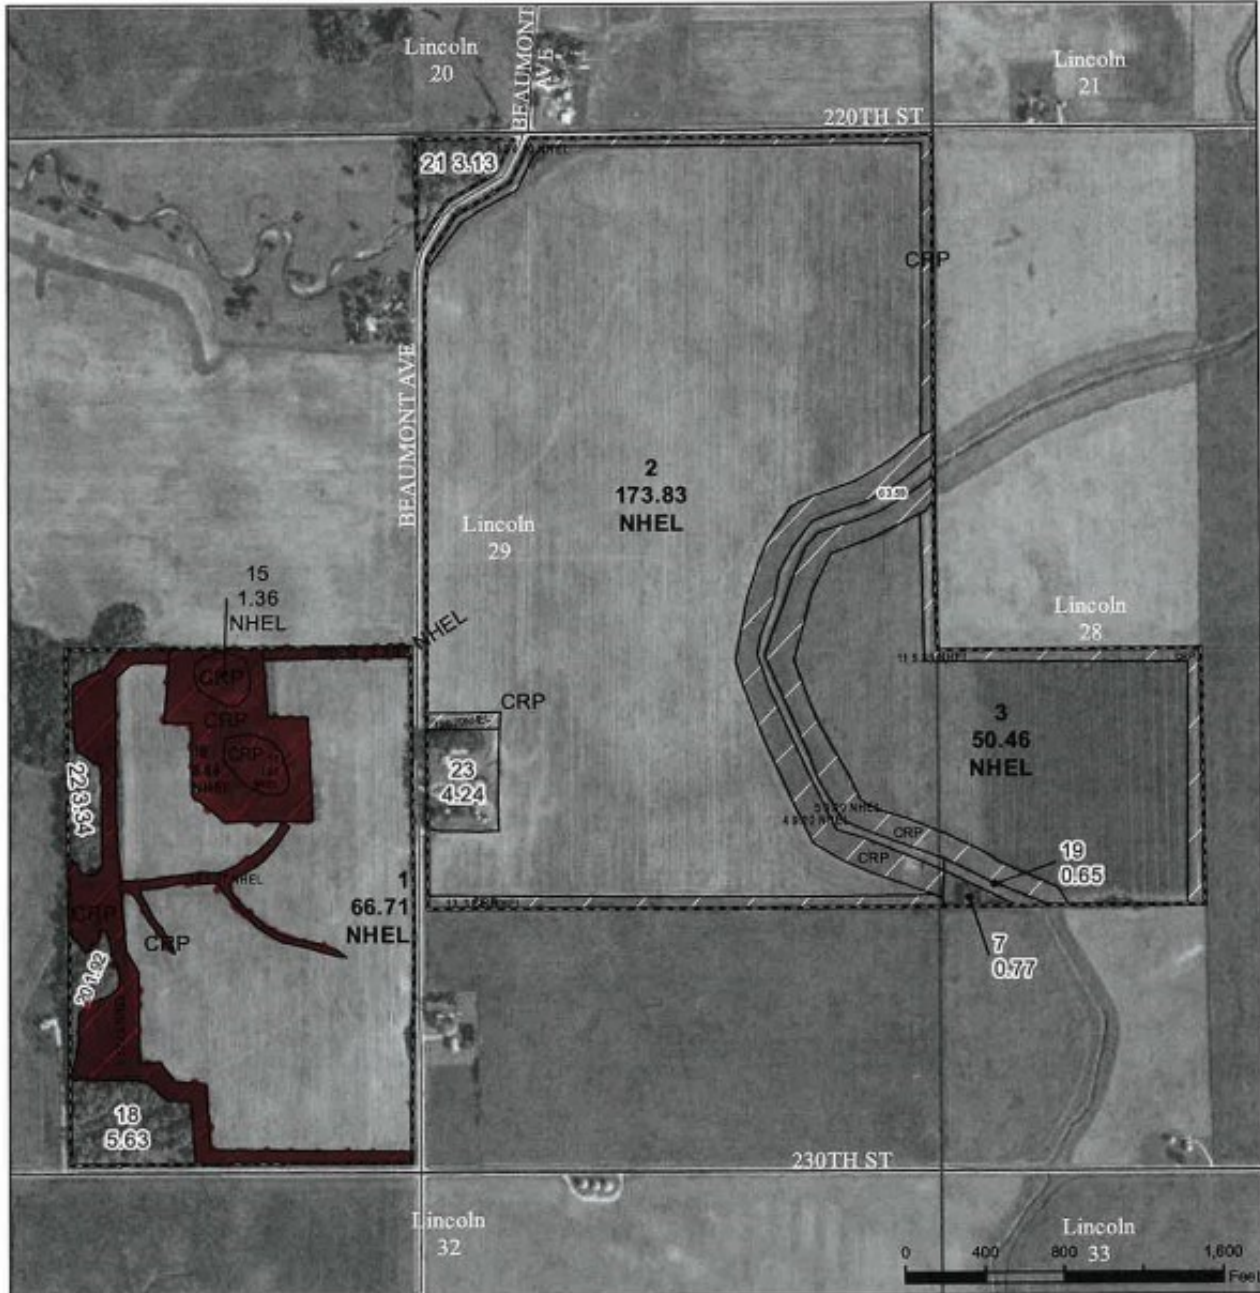

USDA United States Department of Agriculture
Dallas County, Iowa

- Legend**
- Non-Cropland
 - CRP
 - Iowa PLSS
 - Cropland
 - Tract Boundary
 - Iowa Roads

- Wetland Determination Identifiers**
- Restricted Use
 - ▽ Limited Restrictions
 - Exempt from Conservation
 - Compliance Provisions

Tract Cropland Total: 349.78 acres

2023 Program Year

Map Created April 12, 2023

Farm 1207
Tract 1179

RED 26.09 Acres @ \$302.10/Acre = \$7,881.79 thru 9/30/2026
 26.09 Total Acres \$7,881.79 Annual Income