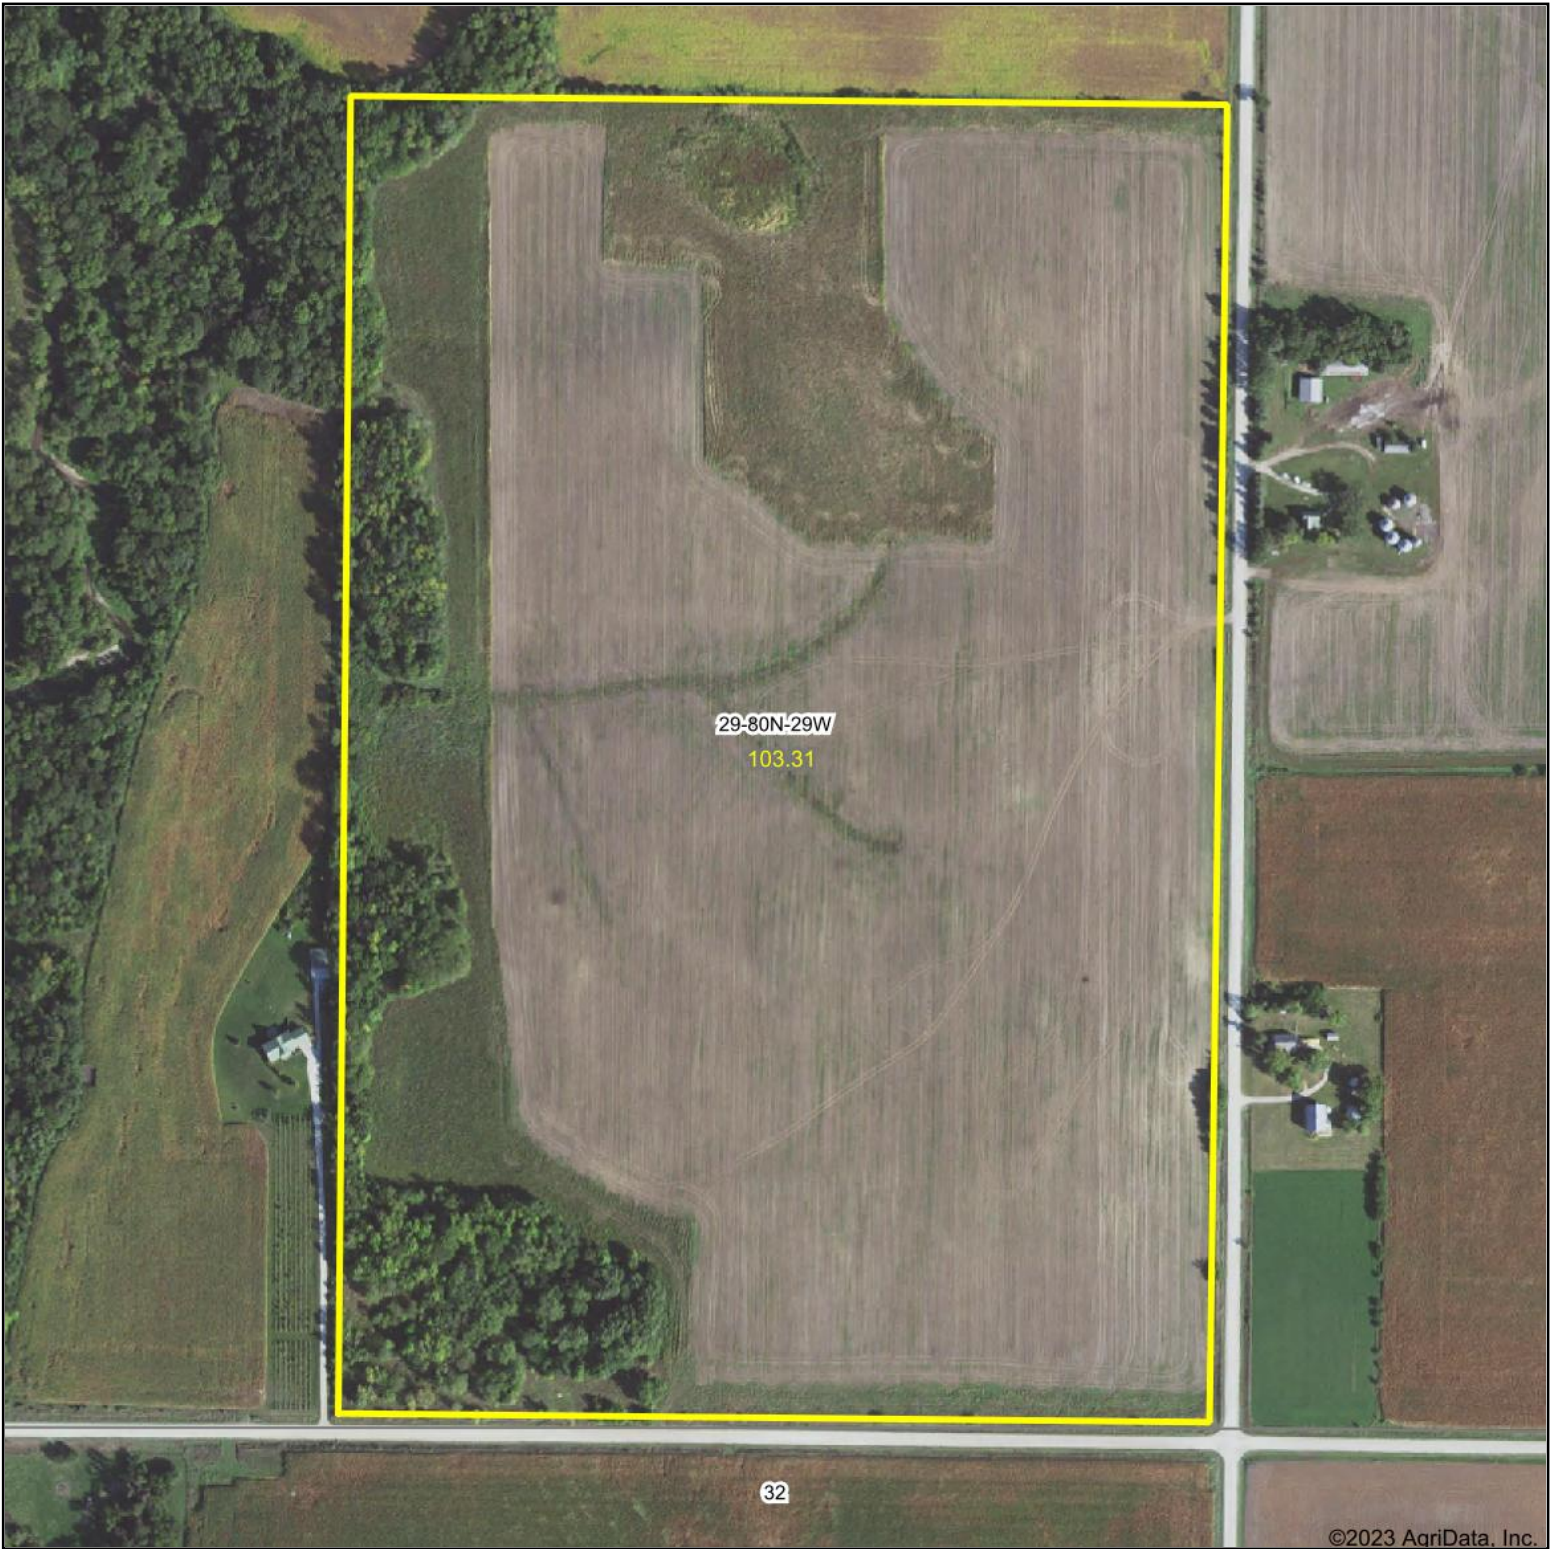

Aerial Map

©2023 AgriData, Inc.

Hawkeye Farm Mgmt & Real Estate

Map Center: 41° 42' 23.24, -94° 15' 15.43

29-80N-29W
Dallas County
Iowa

5/31/2023

Maps Provided By:

© AgriData, Inc. 2023

www.AgriDataInc.com