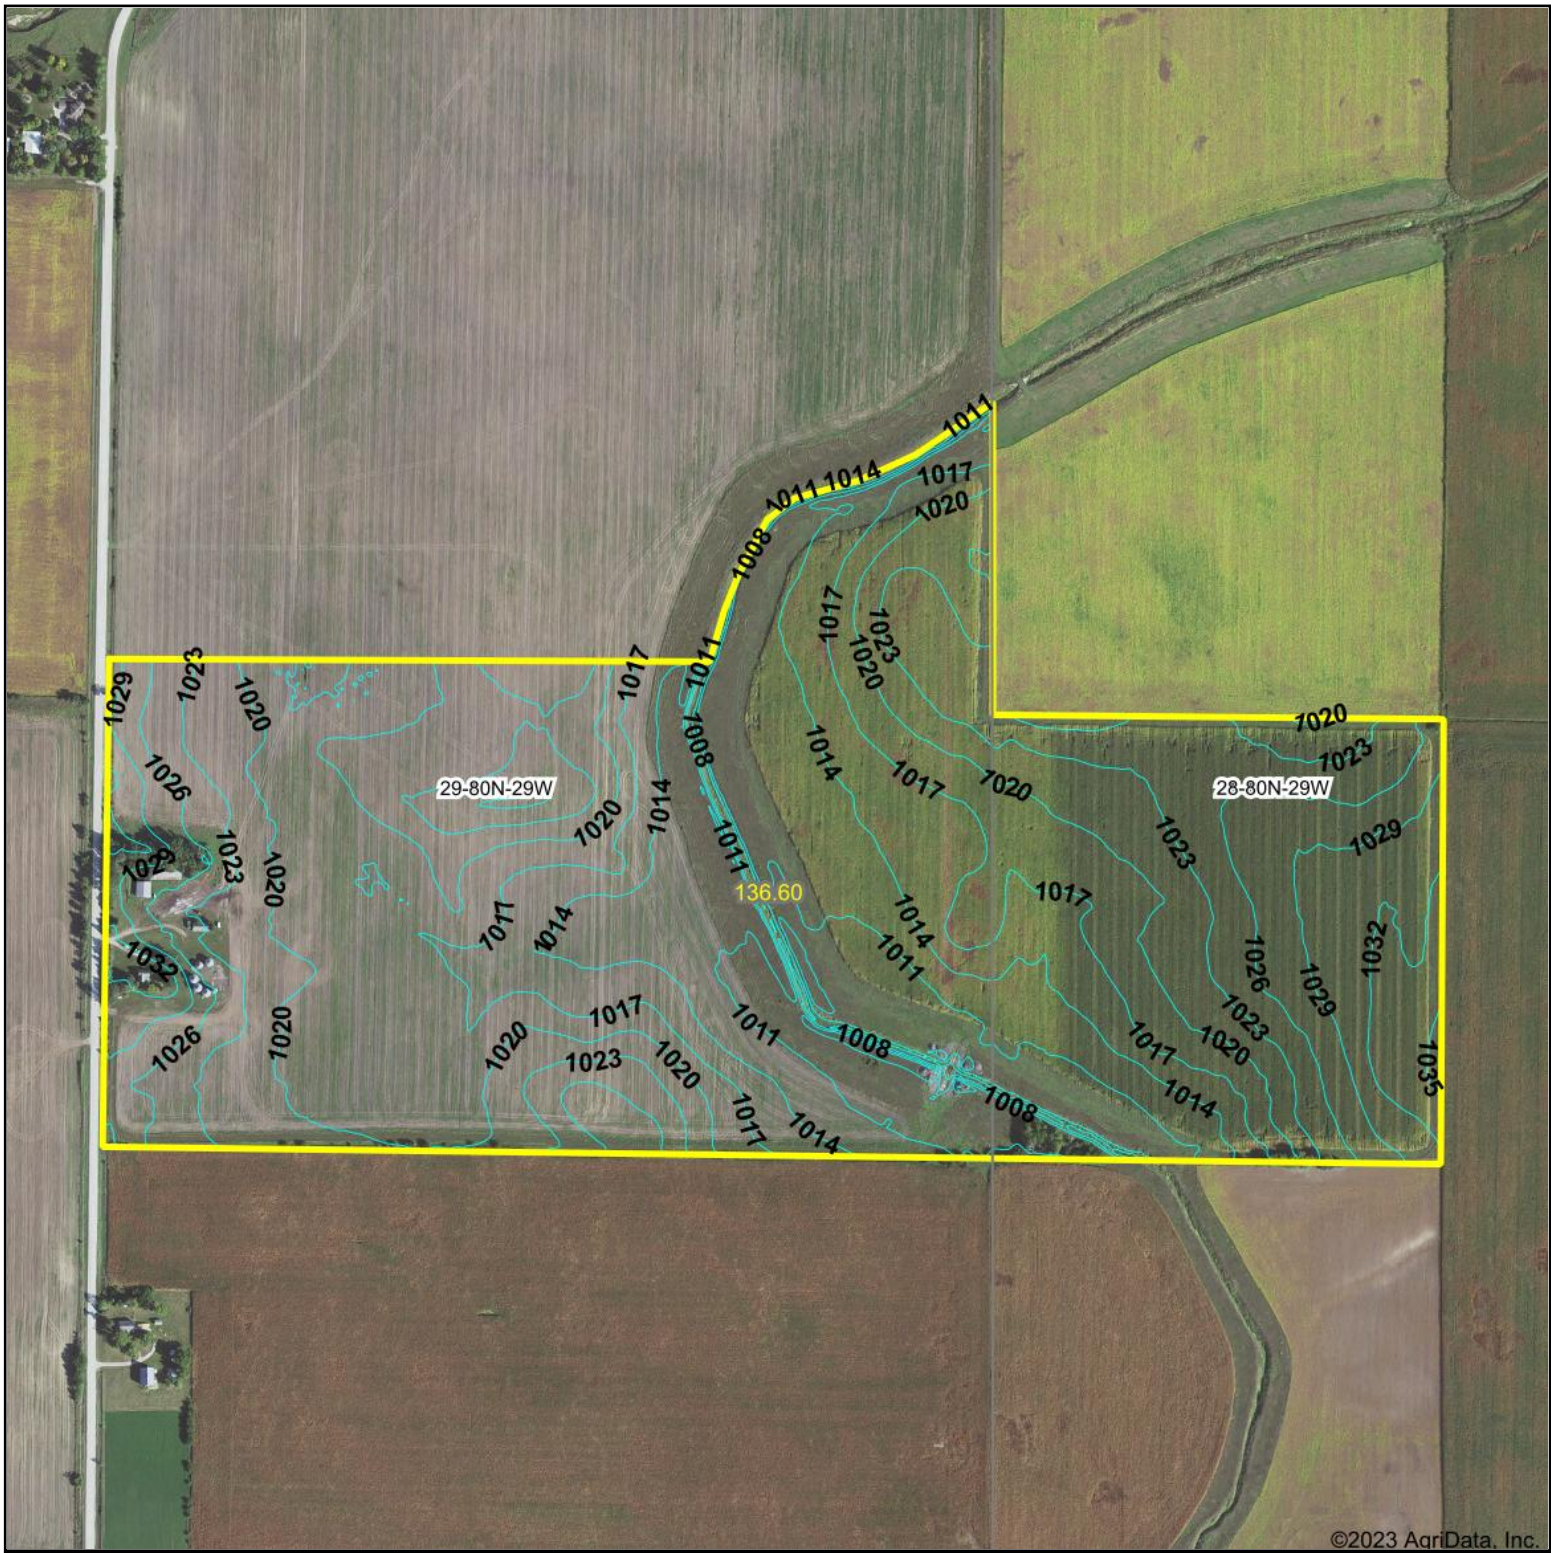

Topography Contours

©2023 AgriData, Inc.

Hawkeye Farm Mgmt & Real Estate

Maps Provided By:

© AgriData, Inc. 2023 www.AgriDataInc.com

Source: USGS 3 meter dem

Interval(ft): 3.0

Min: 1,002.9

Max: 1,035.9

Range: 33.0

Average: 1,019.4

Standard Deviation: 6.07 ft

5/31/2023

29-80N-29W
Dallas County
Iowa

Map Center: 41° 42' 33.3, -94° 14' 37.72