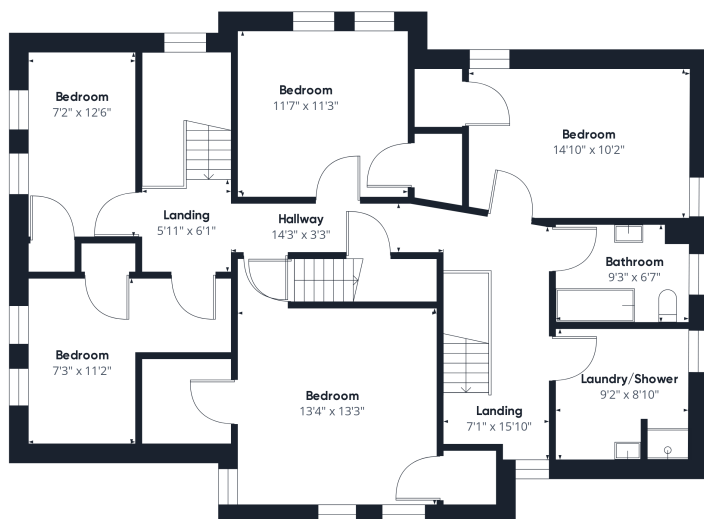

Floor -1

Floor 1

Approximate total area⁽¹⁾
3716.14 ft²

Floor 2

(1) Excluding balconies and terraces

While every attempt has been made to ensure accuracy, all measurements are approximate, not to scale. This floor plan is for illustrative purposes only.