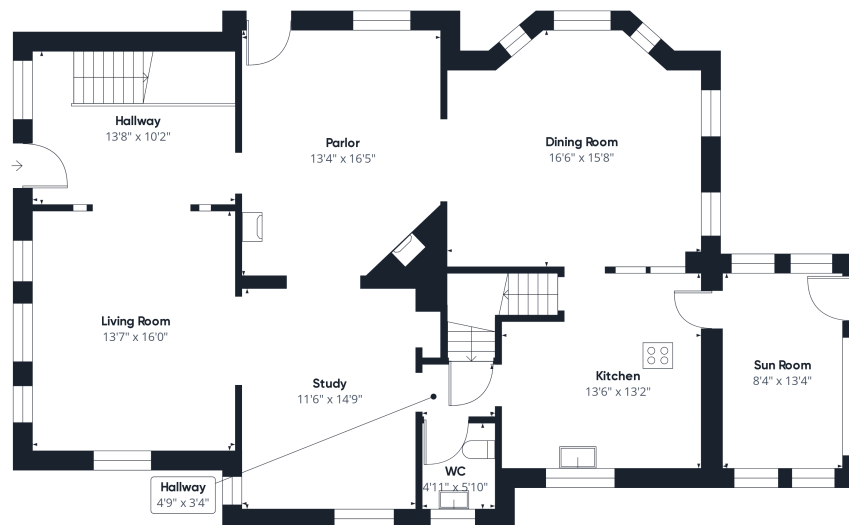

Floor -1

Floor 1

Approximate total area⁽¹⁾
3716.14 ft²

Floor 2

(1) Excluding balconies and terraces

While every attempt has been made to ensure accuracy, all measurements are approximate, not to scale. This floor plan is for illustrative purposes only.