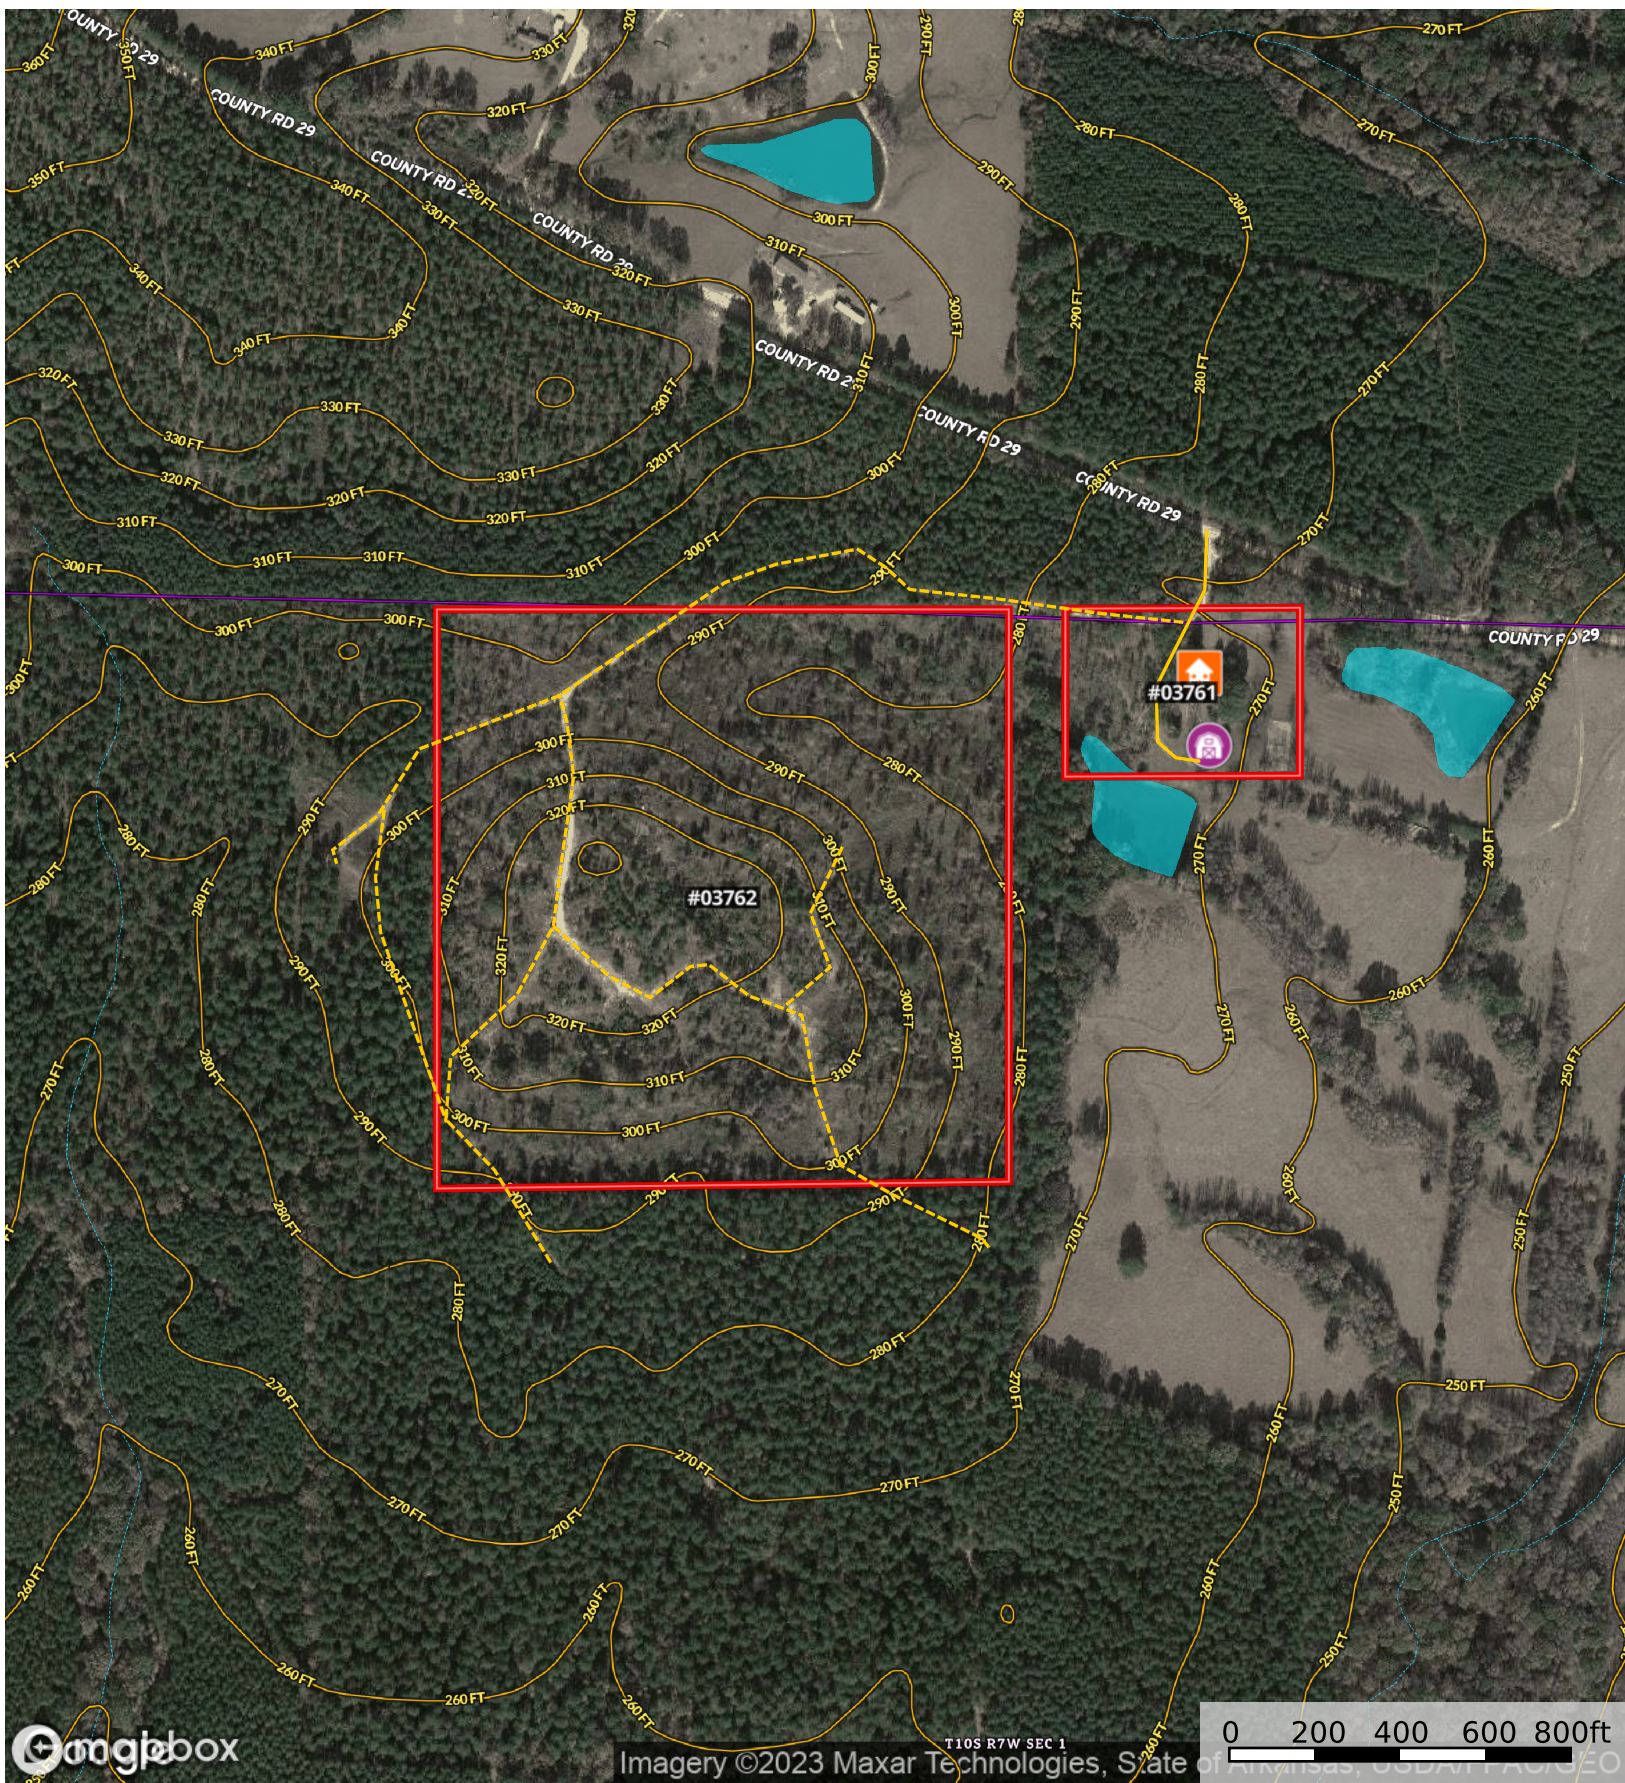

5620 Goodfellow Road (Patricia Crow)

Lincoln County, Arkansas, 46.97 AC +/-

Imagery ©2023 Maxar Technologies, State of Arkansas, USDA NR, ARD&EO

- Barn
- House
- Primary Road
- Road / Trail
- Boundary
- Forest Service
- State Land
- Fish and Wildlife
- National Park
- Other
- BLM
- Local Government
- Stream, Intermittent
- River/Creek
- Water Body