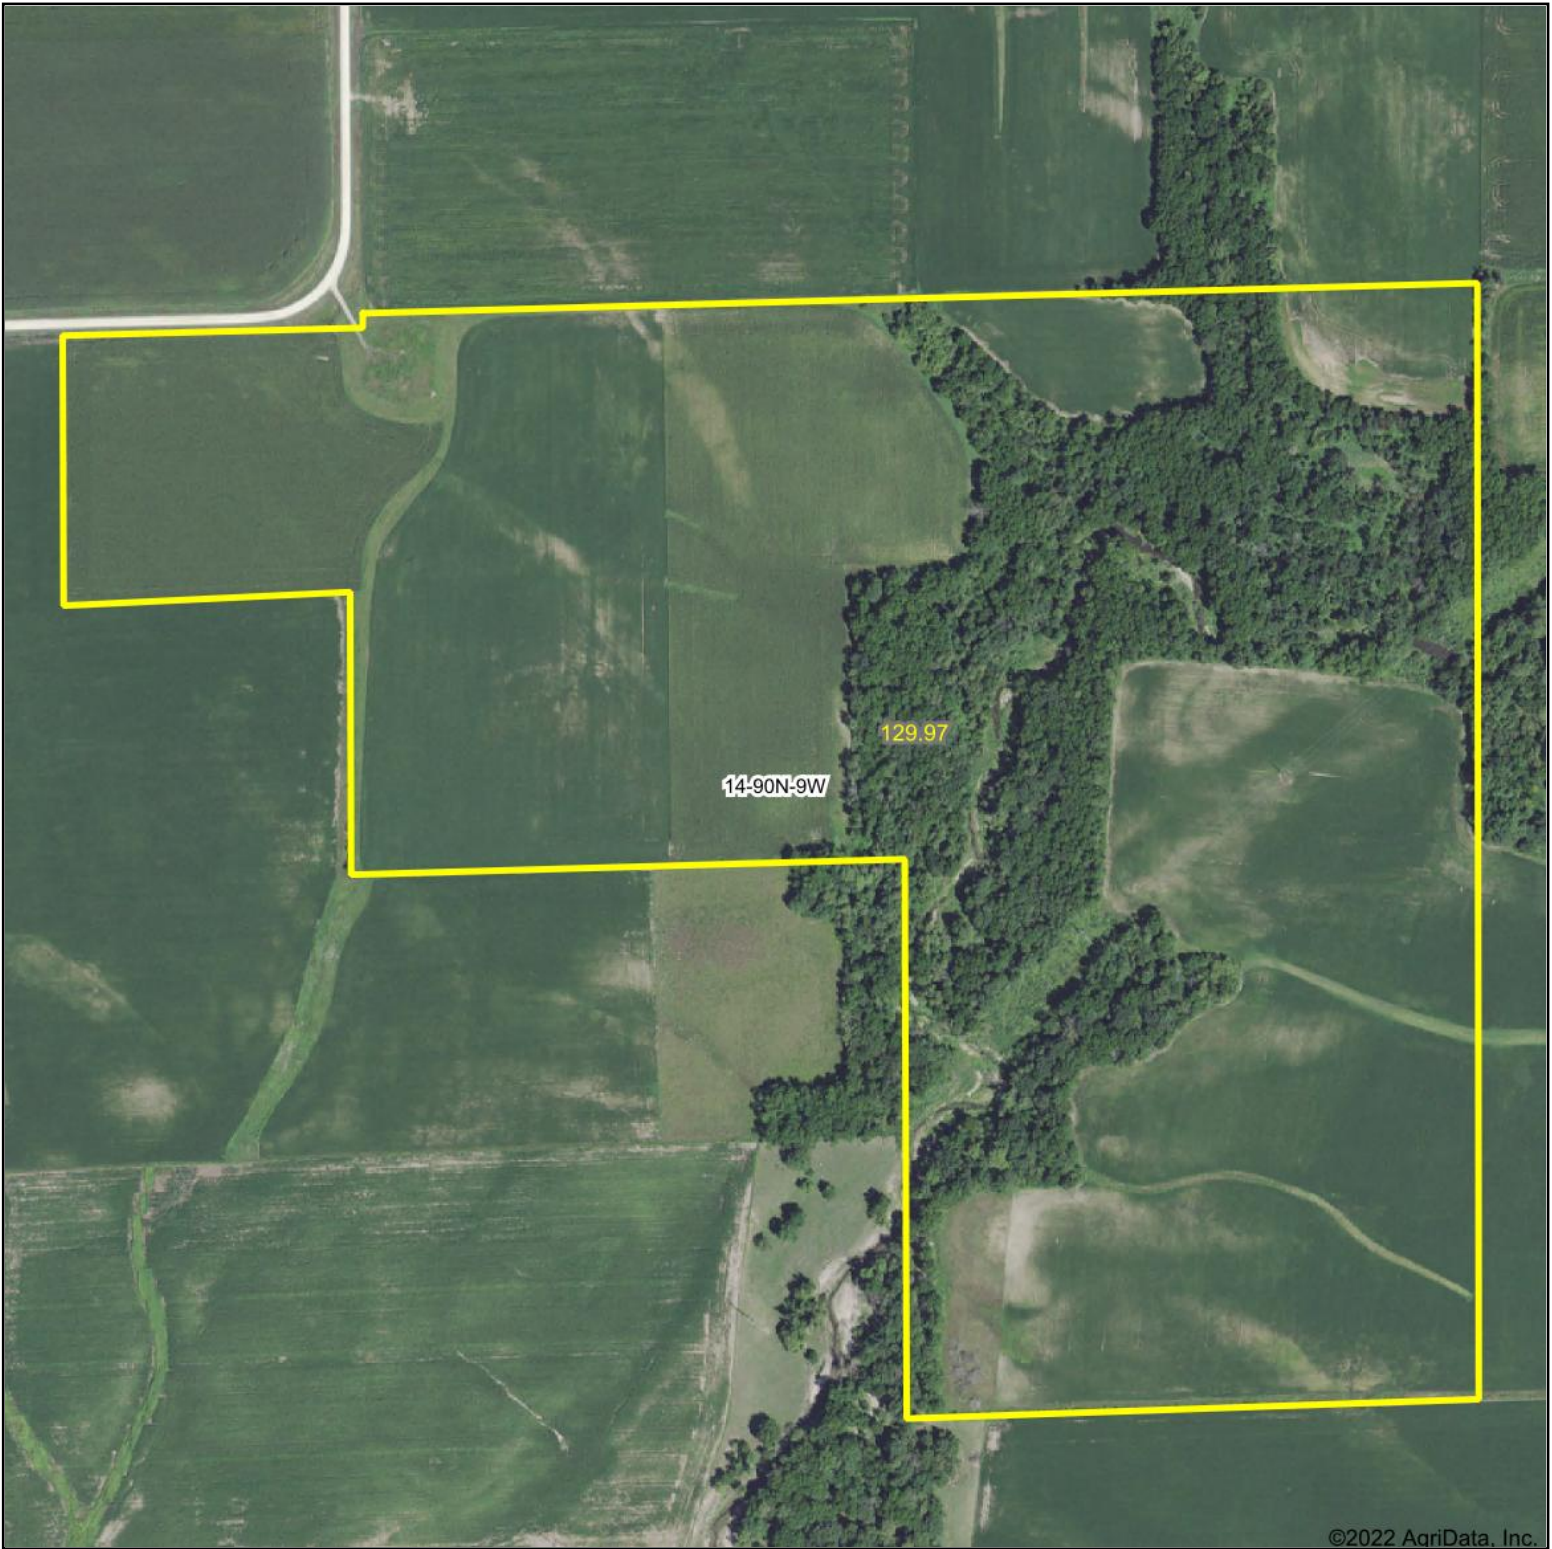

Aerial Map

©2022 AgriData, Inc.

Hawkeye Farm Mgmt & Real Estate

Map Center: 42° 36' 27.4, -91° 52' 33.49

14-90N-9W
Buchanan County
Iowa

12/27/2022

Maps Provided By:

© AgriData, Inc. 2021

www.AgriDataInc.com