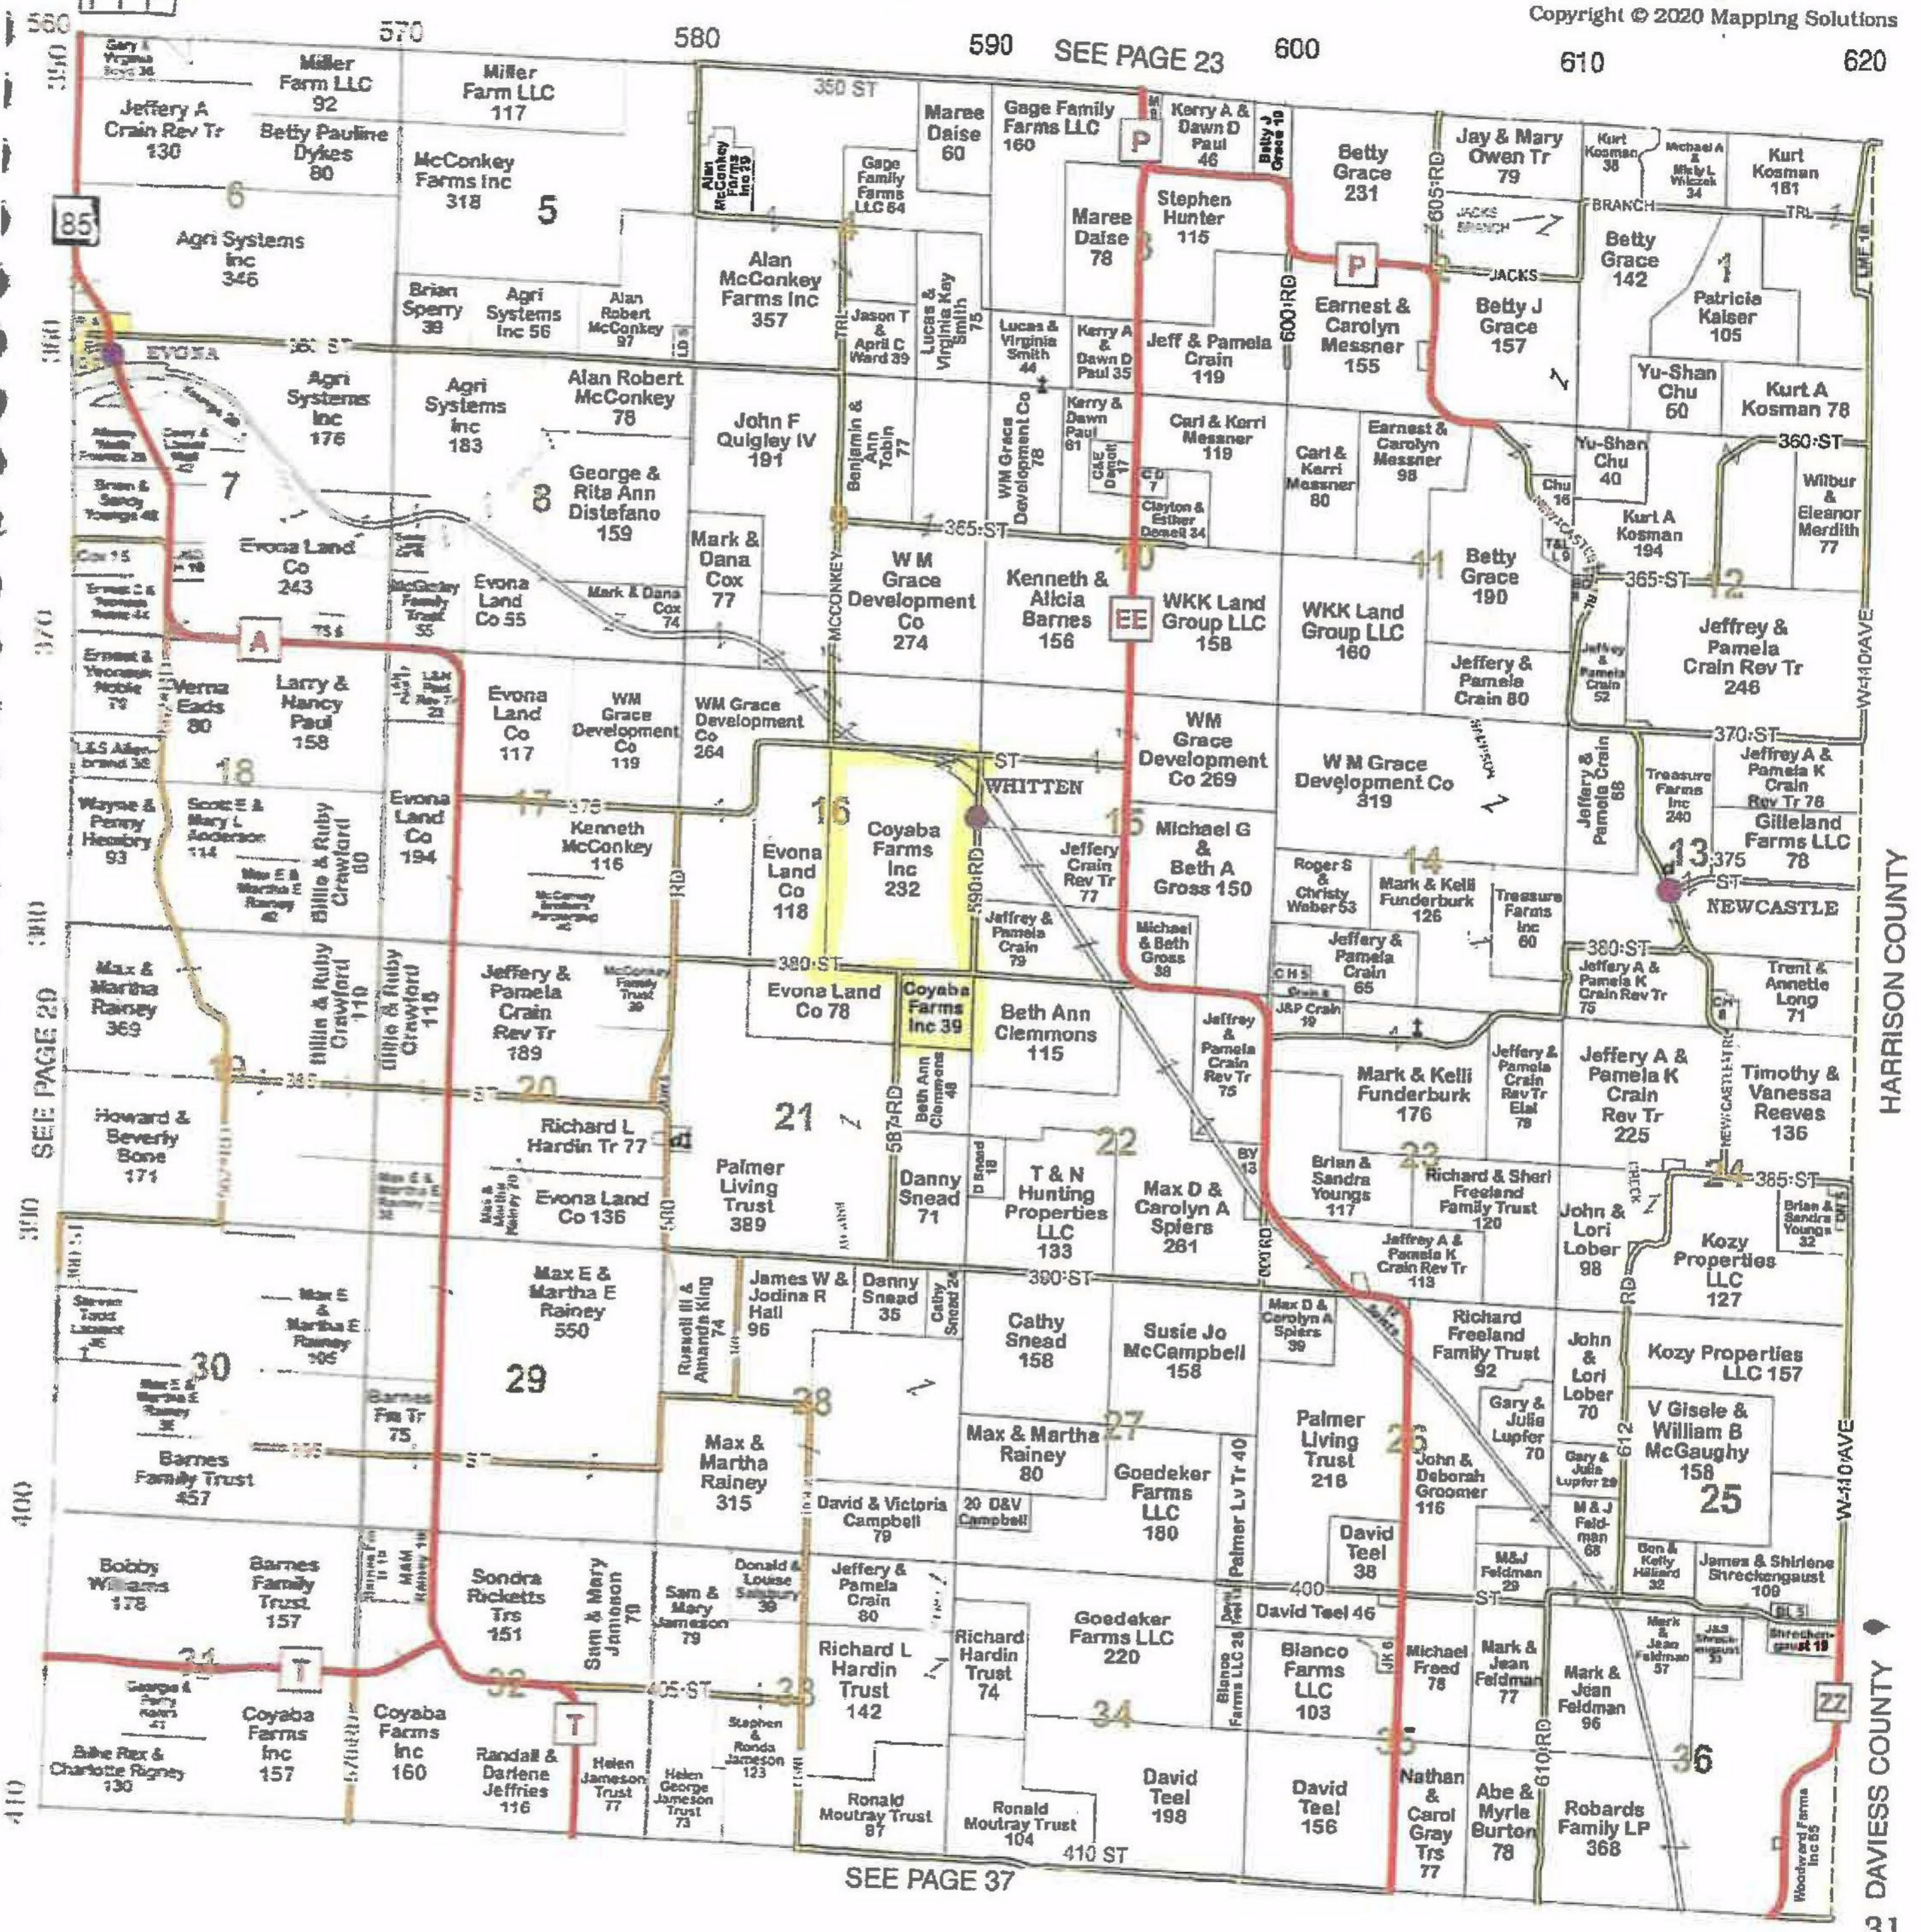

Township 62N - Range 30W

Copyright © 2020 Mapping Solutions

SEE PAGE 23

SEE PAGE 37

HARRISON COUNTY

DAVIESS COUNTY