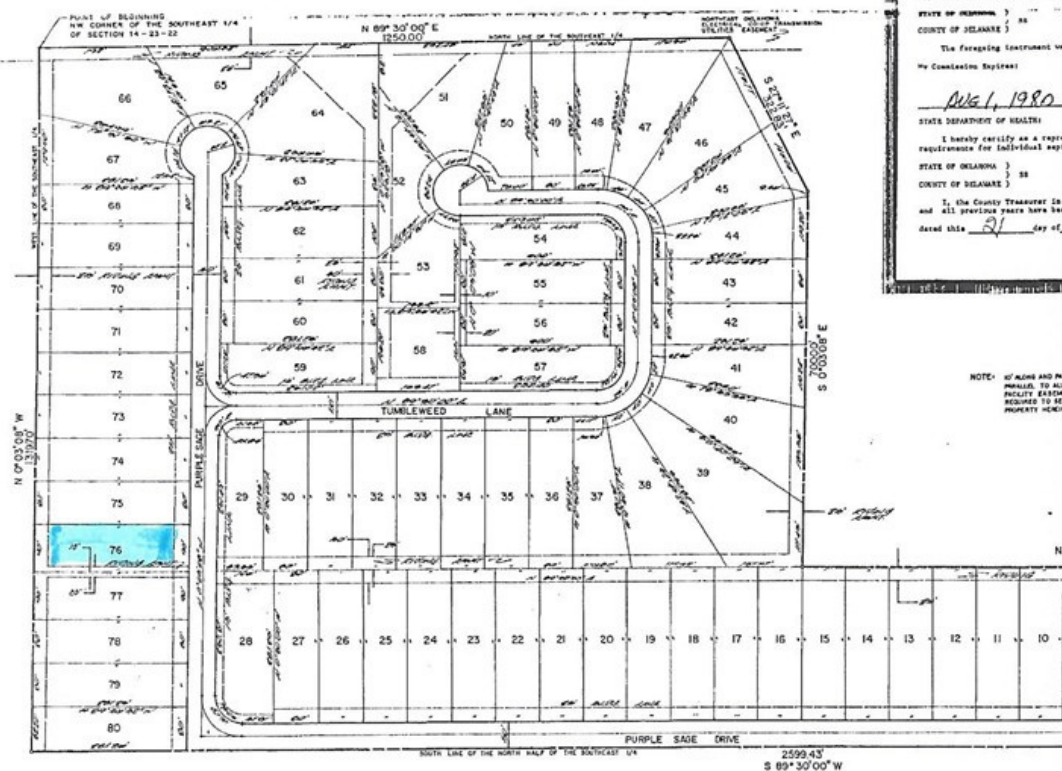

PLAT MAPS

A PLAT OF LONESOME PINES AN ADDITION TO LAKEMONT SHORES & BAY CLUB DELAWARE COUNTY, OKLAHOMA

ATTEST:
W.L. Snider
Assistant Secretary
(CORPORATE SEAL)
STATE OF TEXAS } SS
COUNTY OF NOTER } SS

The foregoing instrument was
SOUTHWESTERN INVESTMENT COMPANY,
My Commission Expires: _____

The foregoing instrument was
My Commission Expires: _____
Aug 1, 1980

I, the County Treasurer in
and all previous years have her
dated this 21 day of,

2599.43
S 89°30'00"W