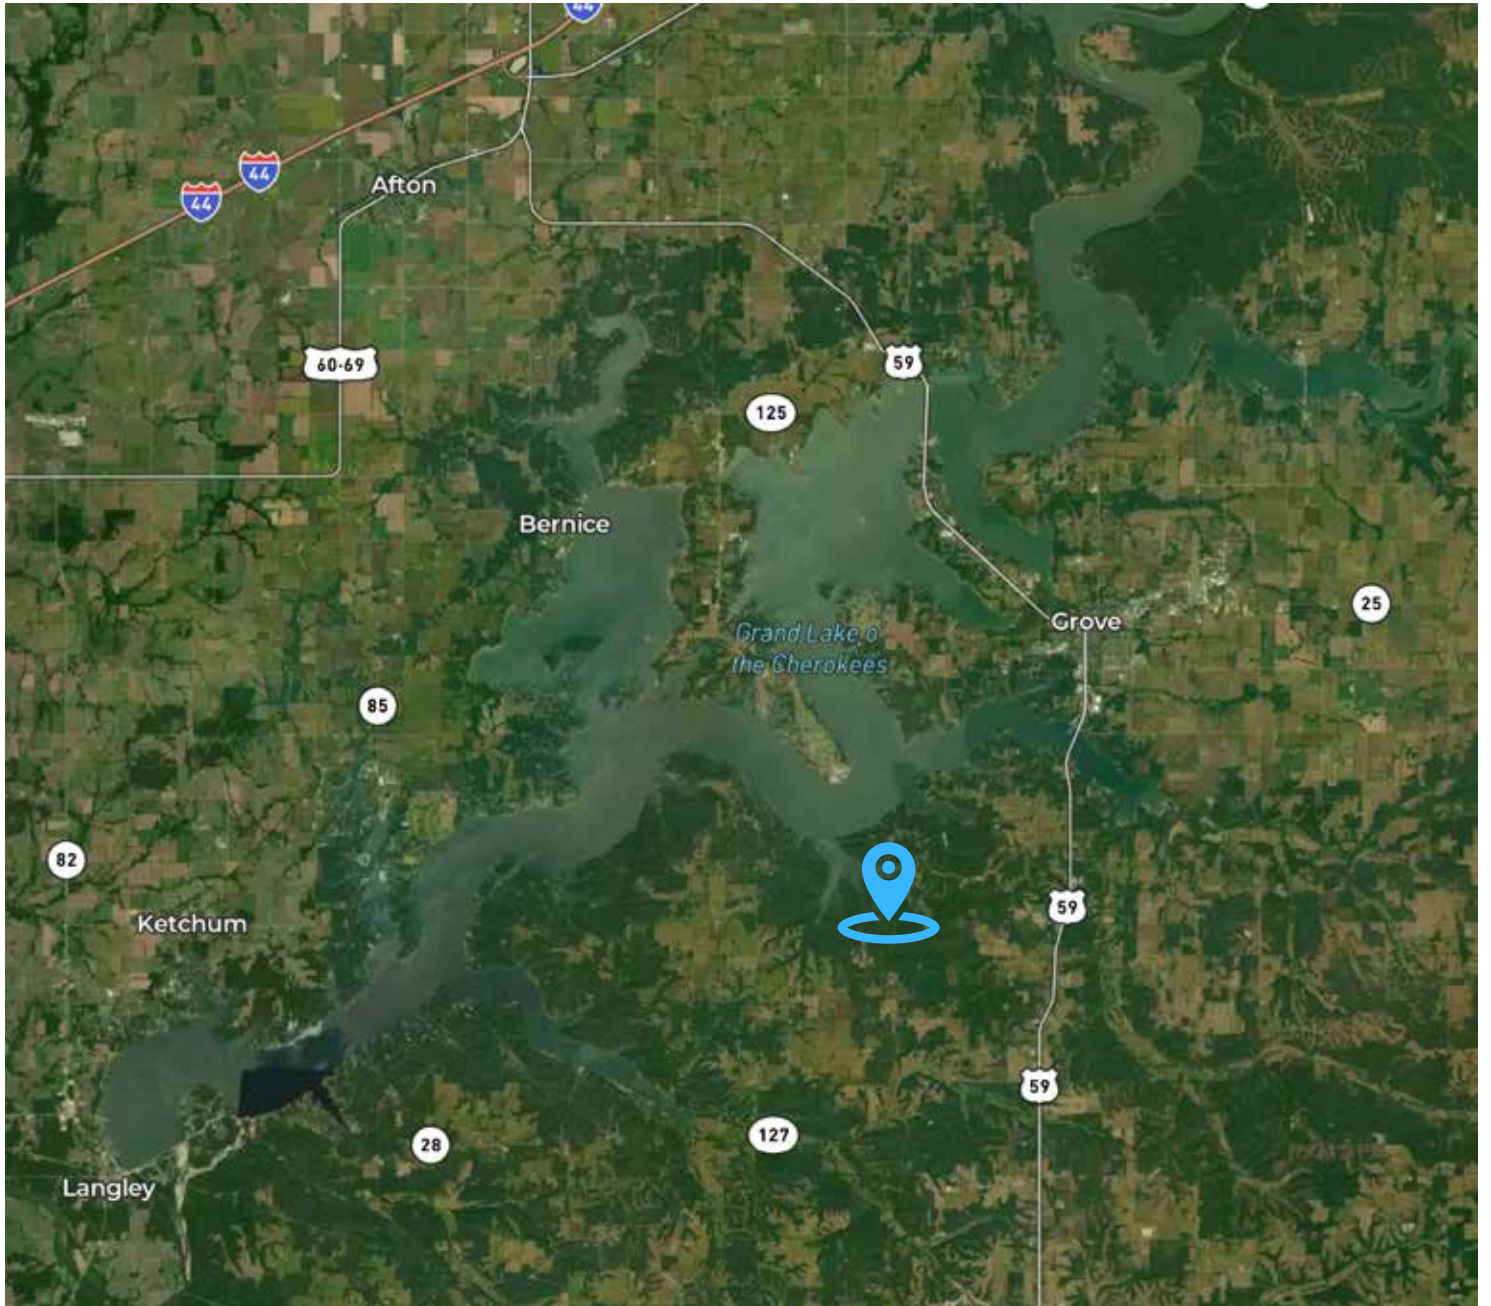

LOCATION MAP