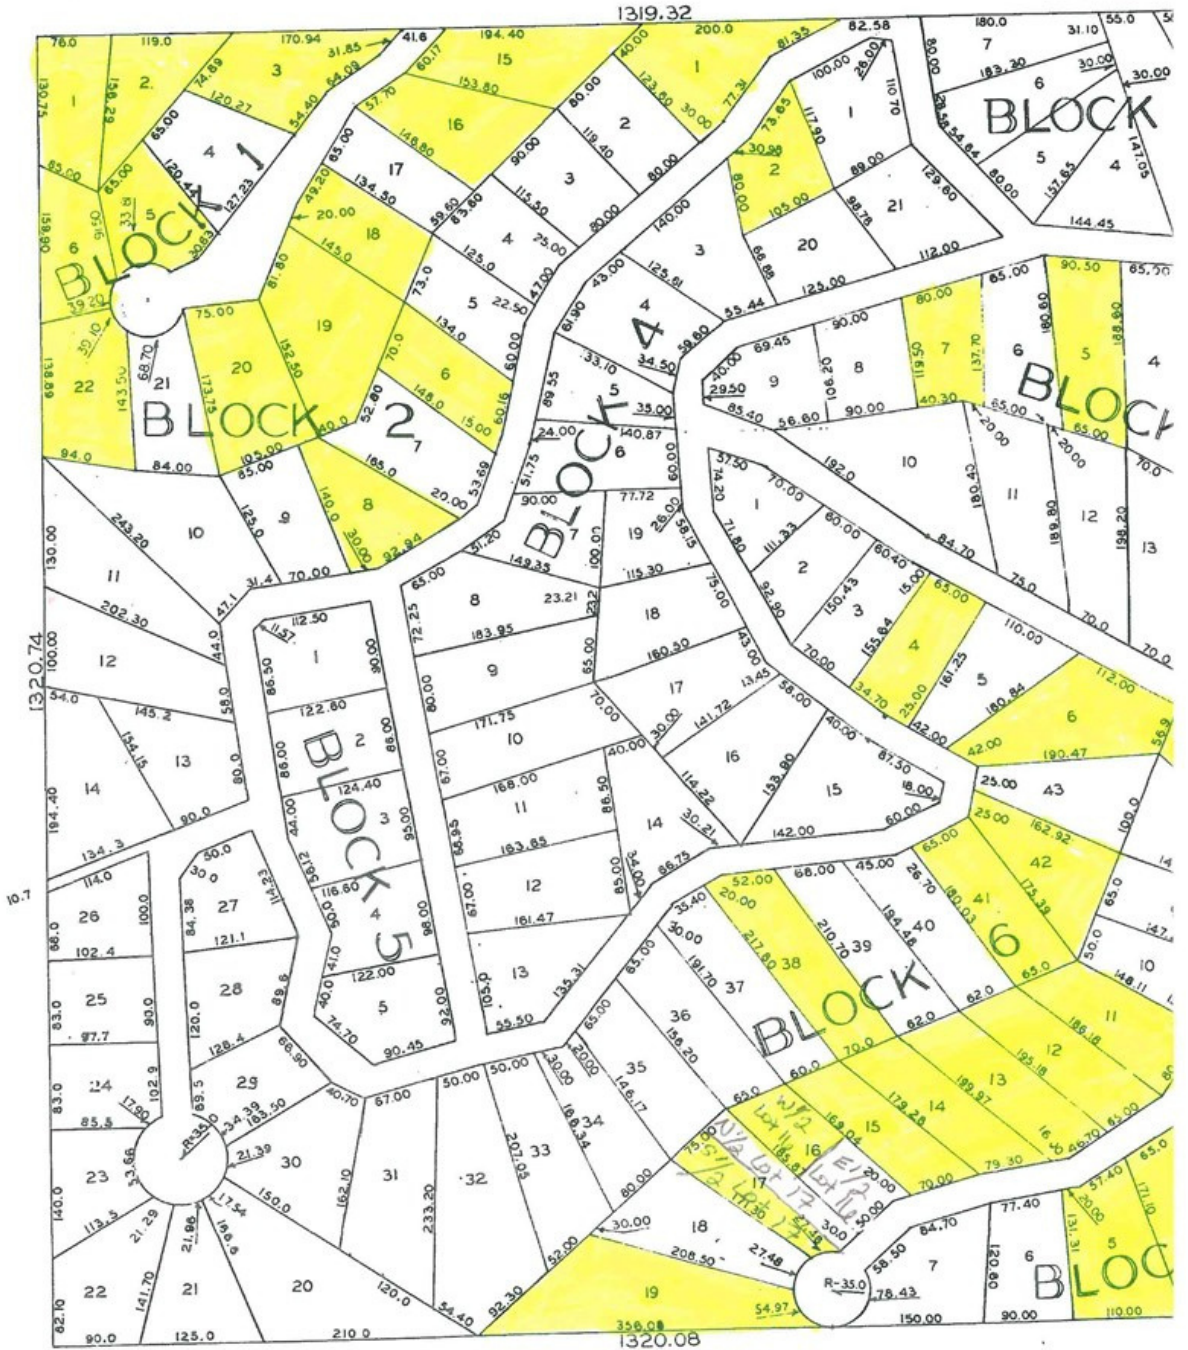

PLAT MAPS

Lakemont Shores Hilltop Plat

ALLYSON ACRES - I

DESCRIPTION:

A SUBDIVISION OF THE NW 1/4 OF NE 1/4 OF SEC 1 DELAWARE COUNTY, STATE OF OKLAHOMA, SAID AND DESIGNATED AS ALLYSON ACRES - HILLTOP