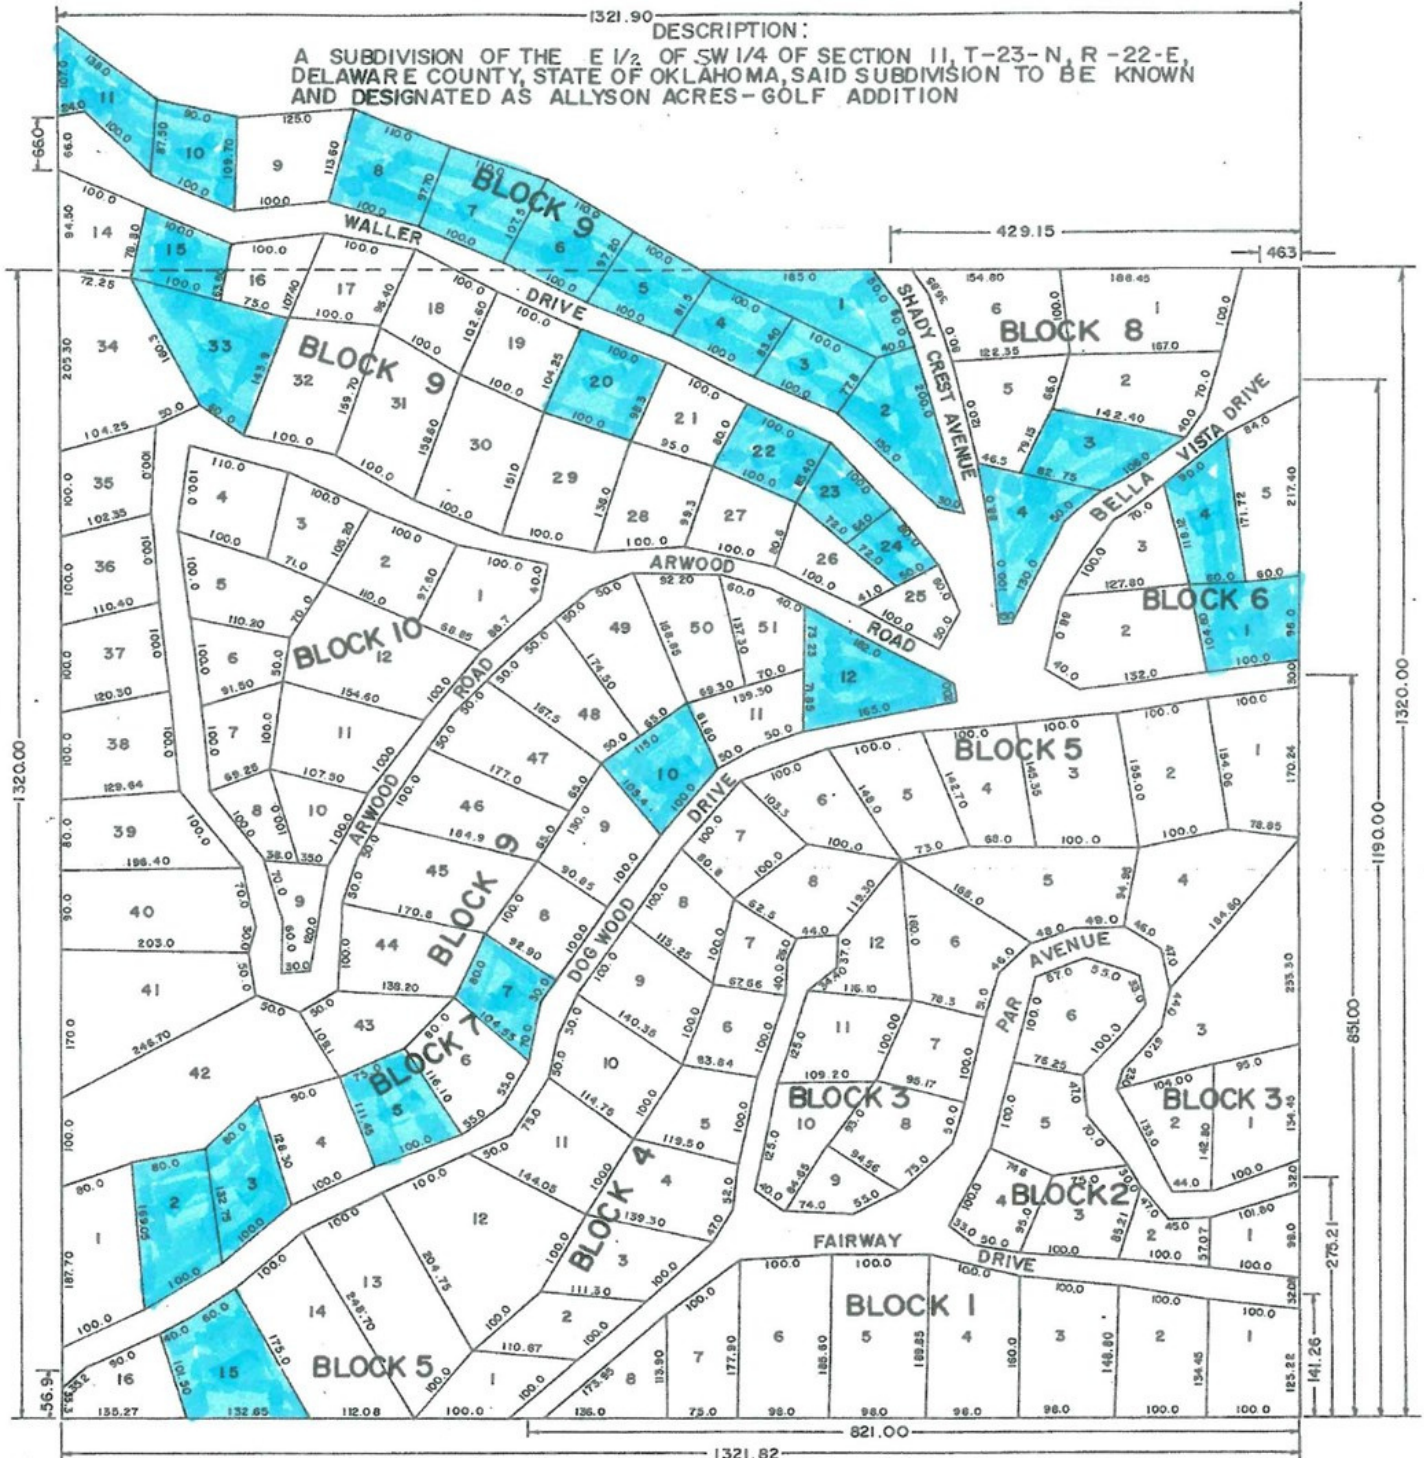

PLAT MAPS

GRAND VIEW ADDITION — A

PLAT MAPS

a plat of HAWTHORN HILLS AN ADDITION TO LAKEMONT SHORES & BAY CLUB DELAWARE COUNTY, OKLAHOMA

**CERTIFICATION OF DEDICATION FOR
HAWTHORN HILLS AN ADDITION TO LAKEMONT SHORES & BAY CLUB**