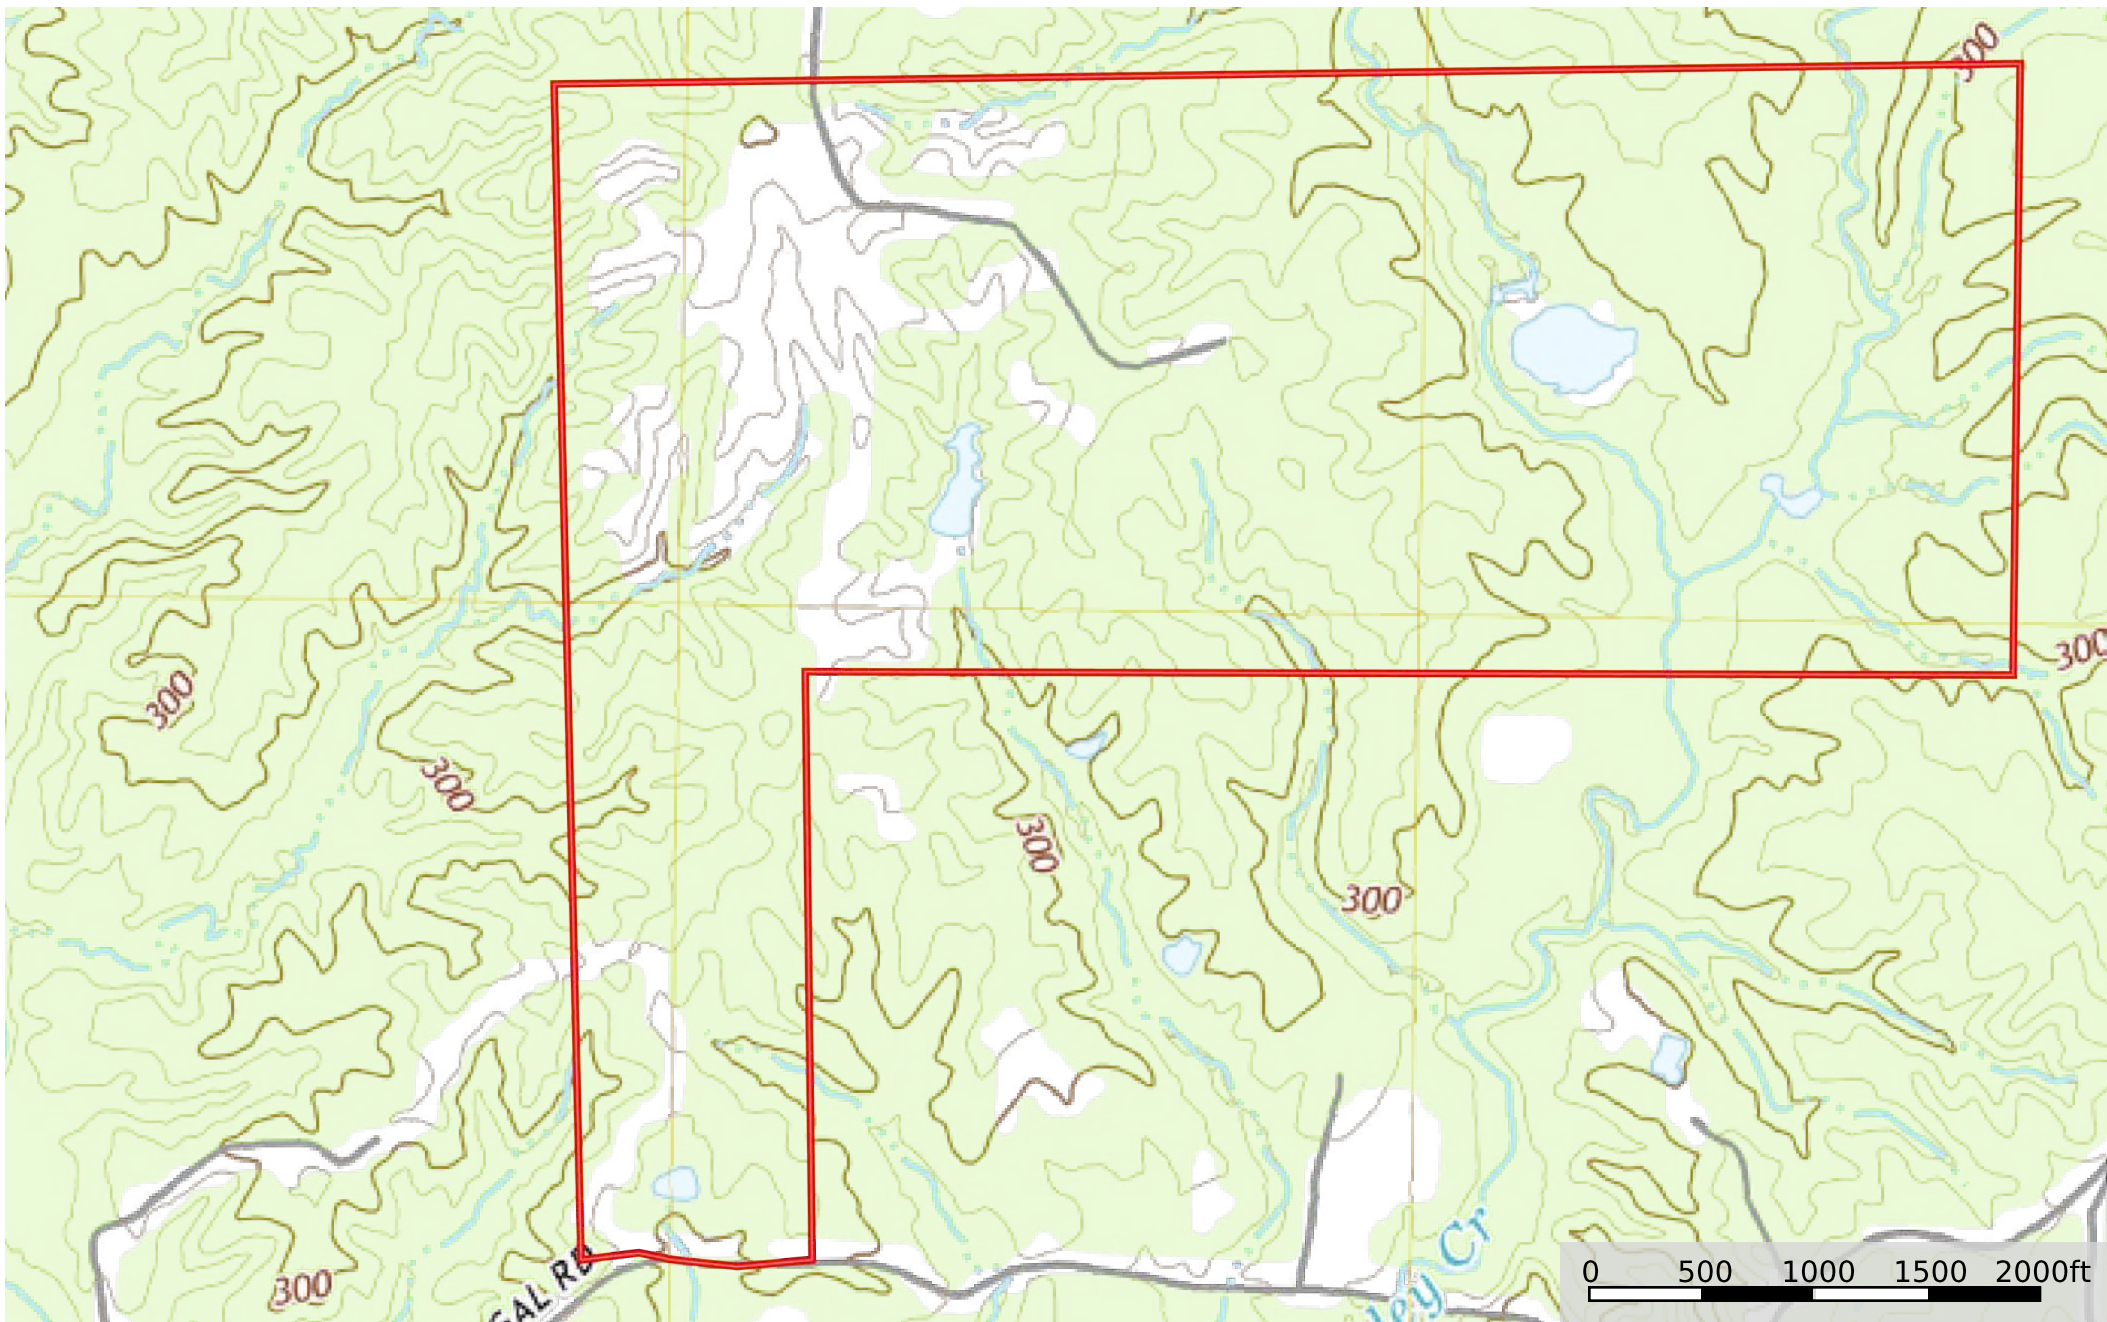

# 450ac. Woodville

Mississippi, AC +/-

 Boundary

 Boundary

- Boundary
- Stream, Intermittent
- River/Creek
- Water Body

450ac. Woodville  
Mississippi, AC +/-

 Boundary