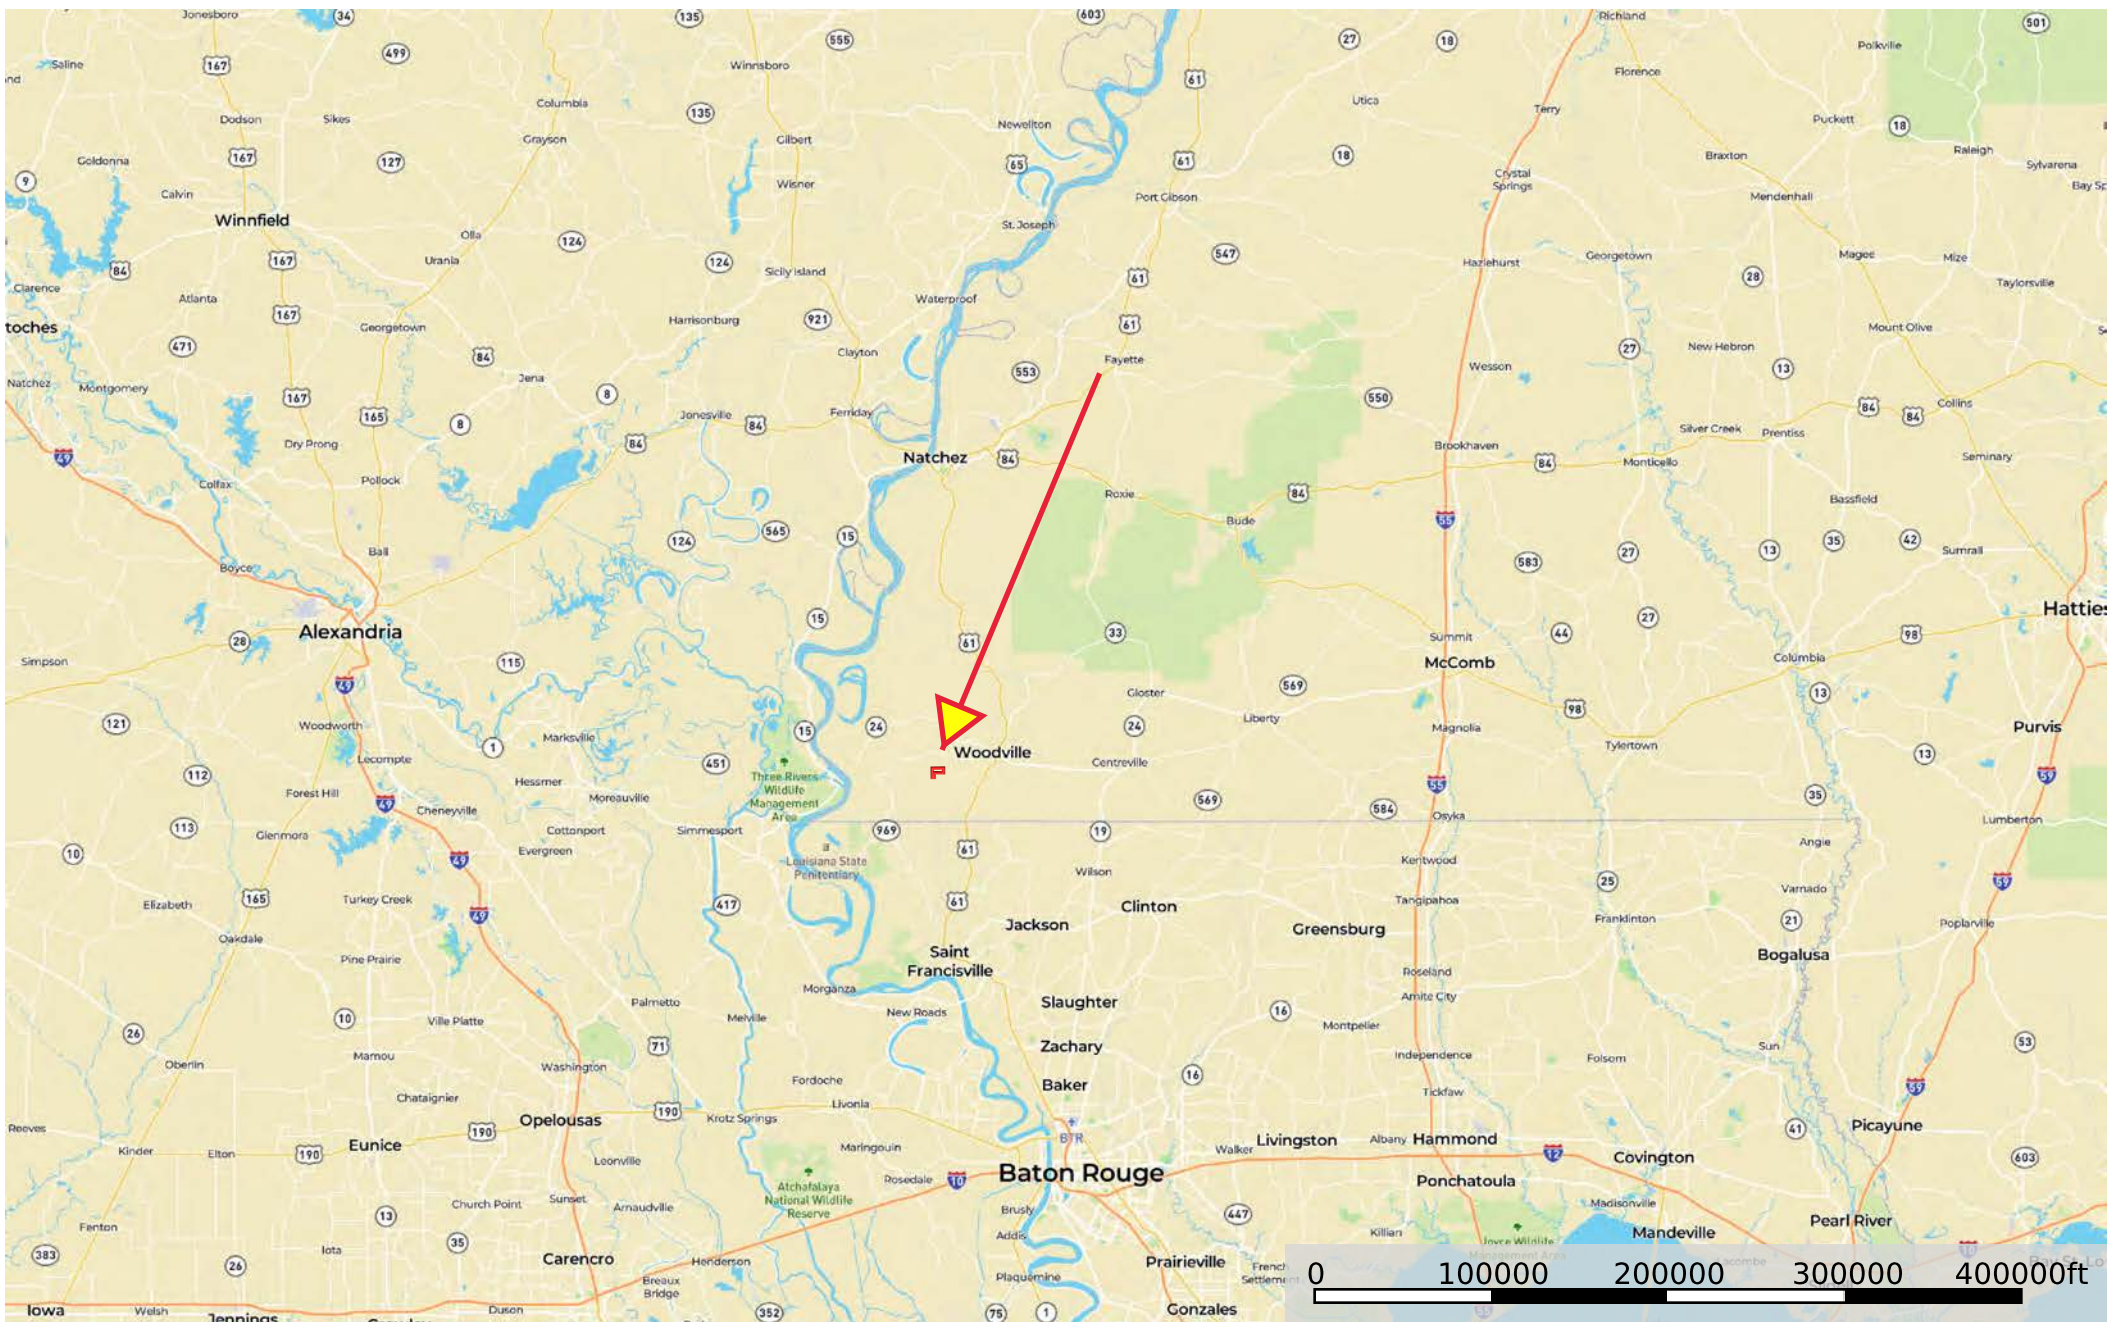

# 450ac. Woodville

Mississippi, AC +/-

 Boundary

 Boundary

- Boundary
- Stream, Intermittent
- River/Creek
- Water Body

450ac. Woodville  
Mississippi, AC +/-

 Boundary