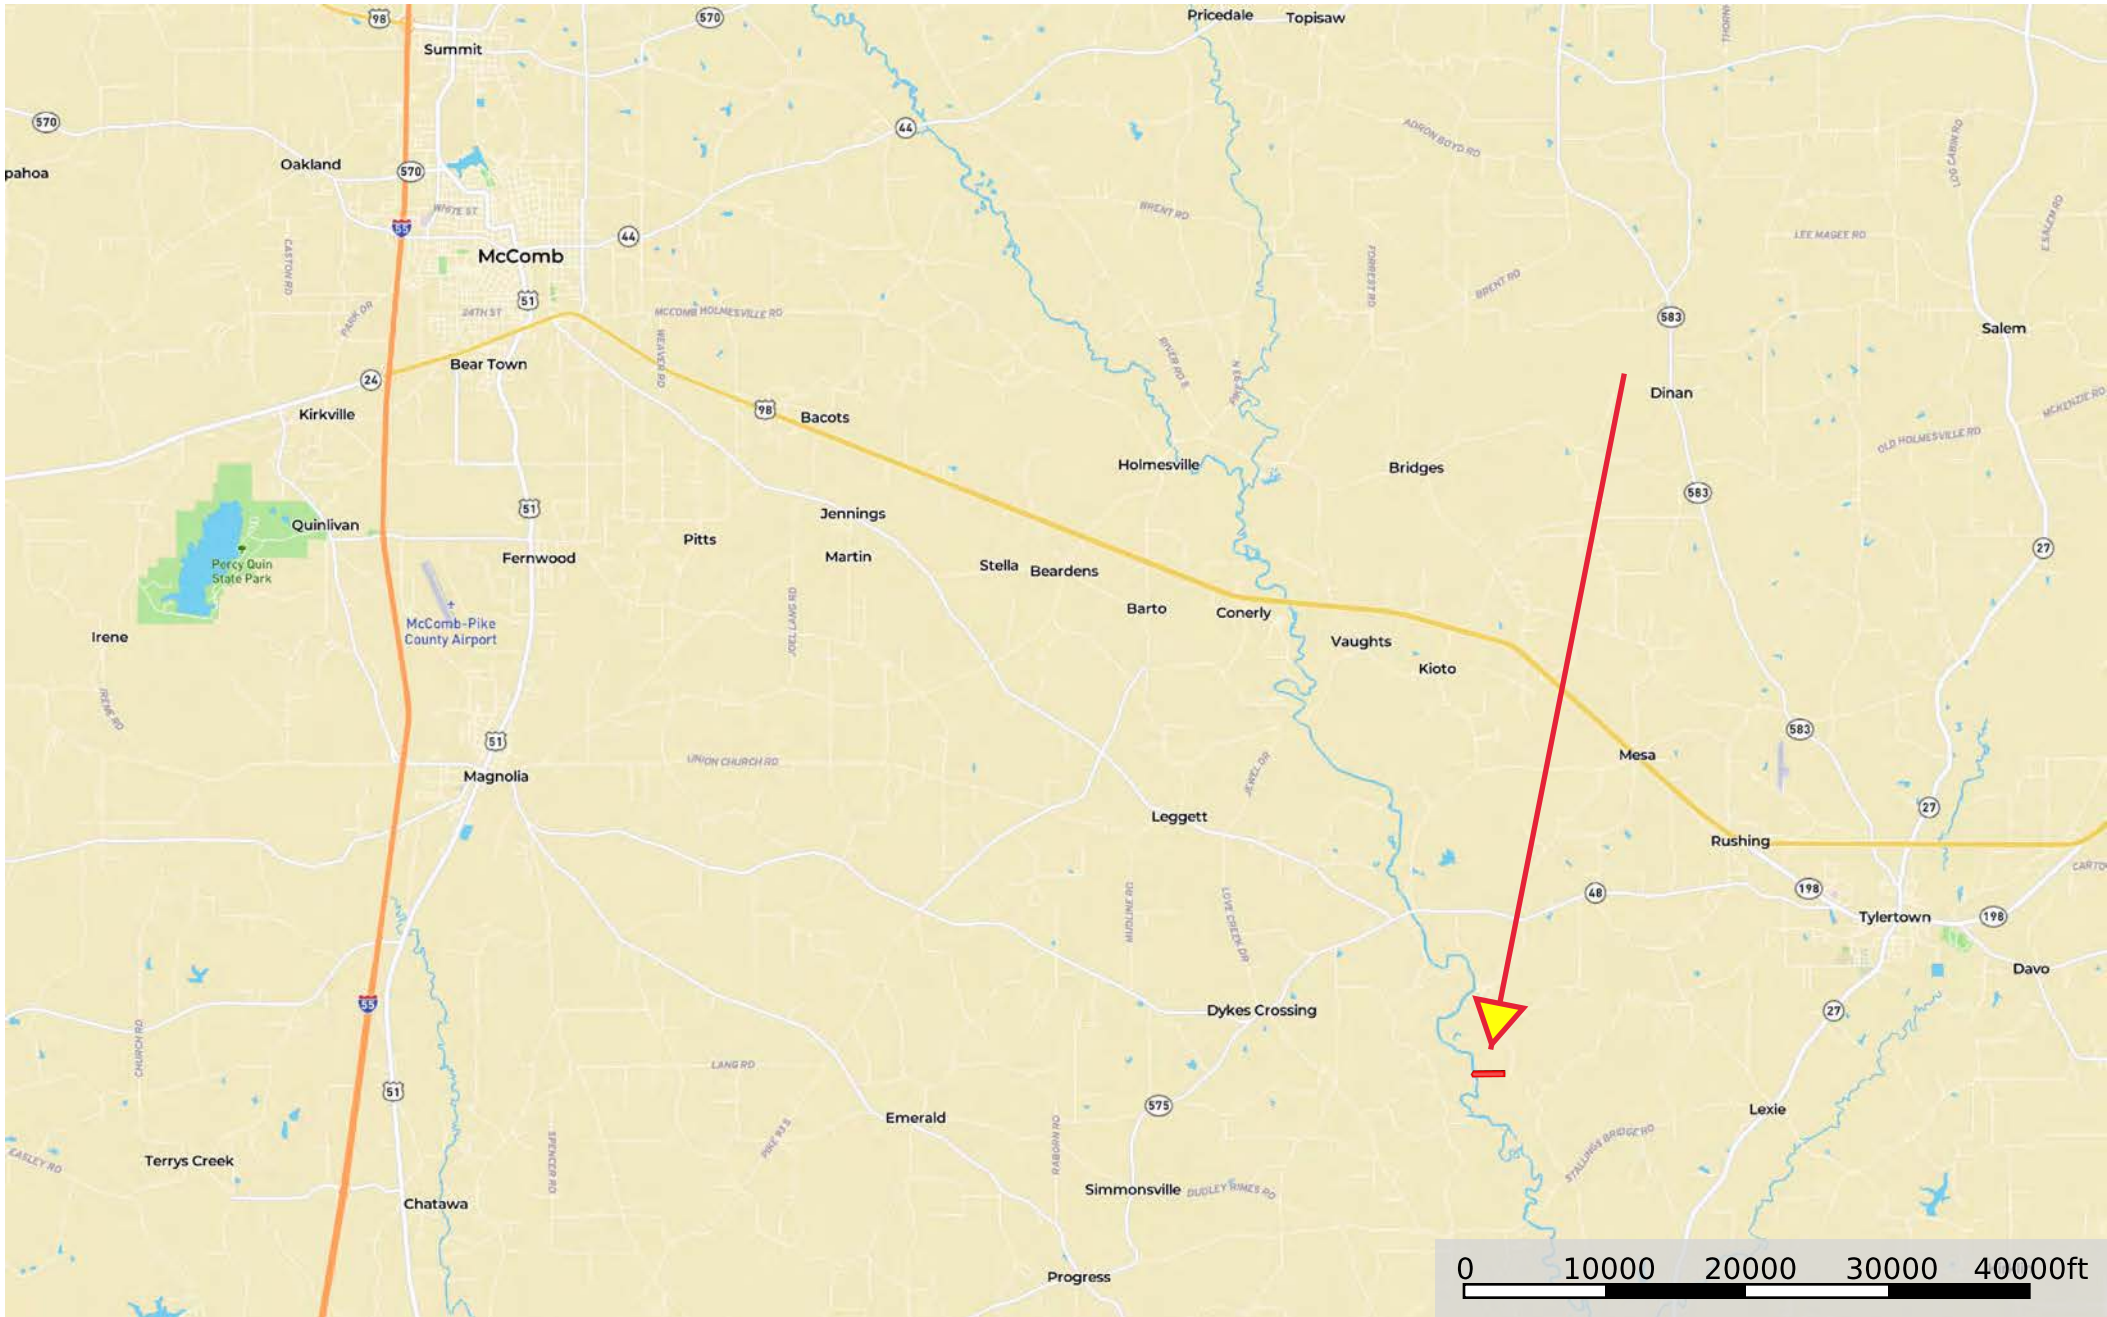

# 190 Hinson Rd Lot 5

Mississippi, AC +/-

 Boundary

Google

Imagery ©2022 CNES / Airbus, Maxar Technologies, U.S. Geological Survey, USDA/FPA/GEO

Boundary