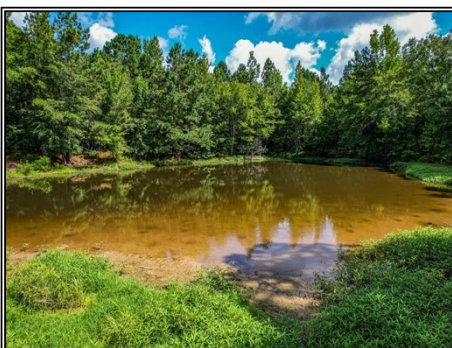

105 Acres
MLS #136844
UC #23042-36844
$367,500

Ryan Drew
rdrew18@outlook.com
Office: (601) 250-0017
Cell: (601) 594-2279
SouthernStatesRealty.com

Slade Priest
sladepriest1@gmail.com
Office: (601) 250-0017
Cell: (601) 888-0094
SouthernStatesRealty.com