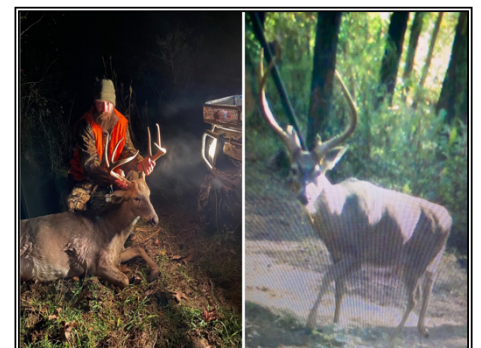

105 Acres
MLS #136844
UC #23042-36844
$367,500

Ryan Drew
rdrew18@outlook.com
Office: (601) 250-0017
Cell: (601) 594-2279
SouthernStatesRealty.com

Slade Priest
sladepriest1@gmail.com
Office: (601) 250-0017
Cell: (601) 888-0094
SouthernStatesRealty.com