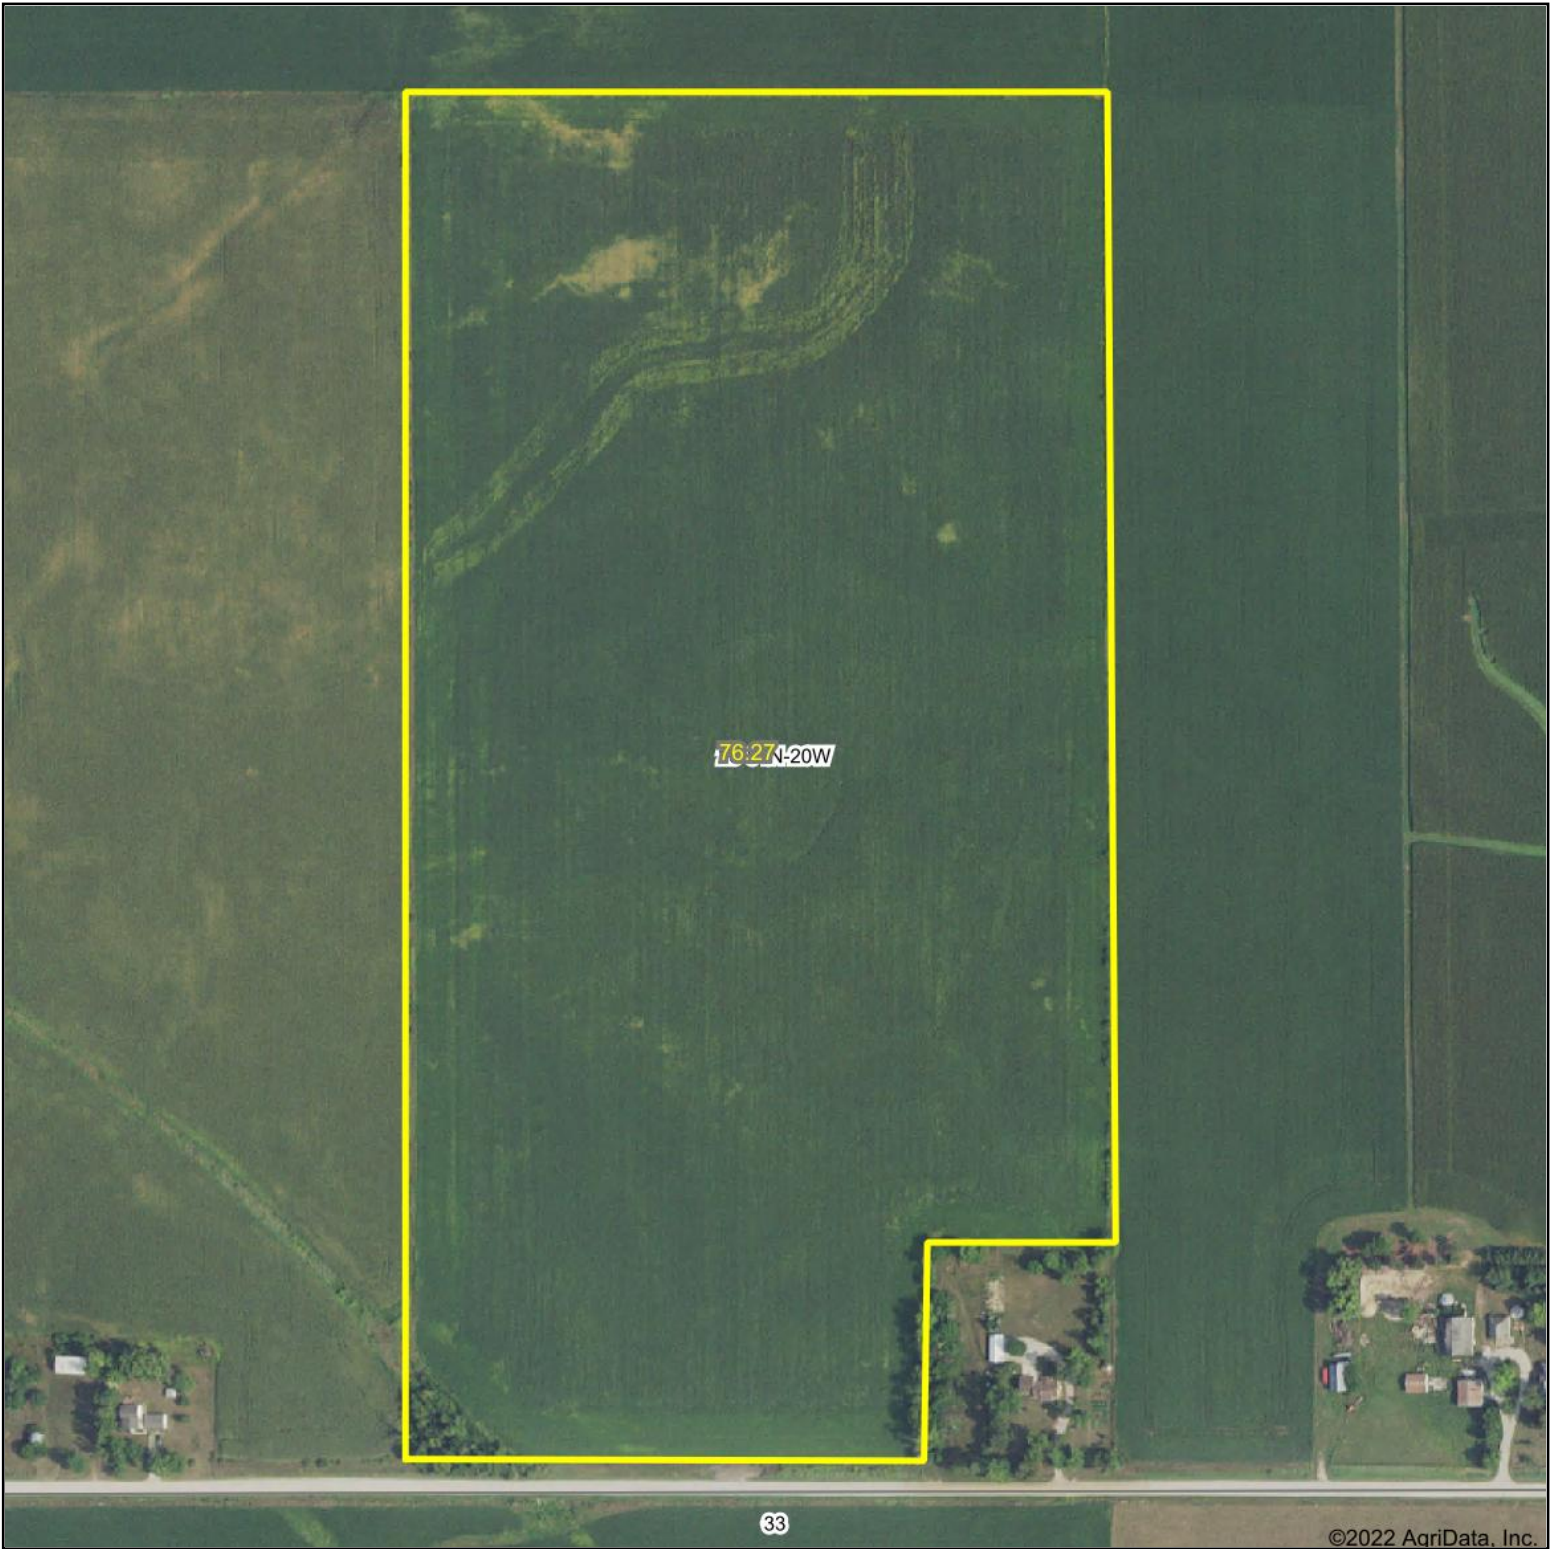

Aerial Map

©2022 AgriData, Inc.

Hawkeye Farm Mgmt & Real Estate

Map Center: 42° 3' 8.32, -93° 11' 14.66

0ft 418ft 836ft

28-84N-20W
Marshall County
Iowa

6/23/2022

Maps Provided By:

© AgriData, Inc. 2021

www.AgriDataInc.com