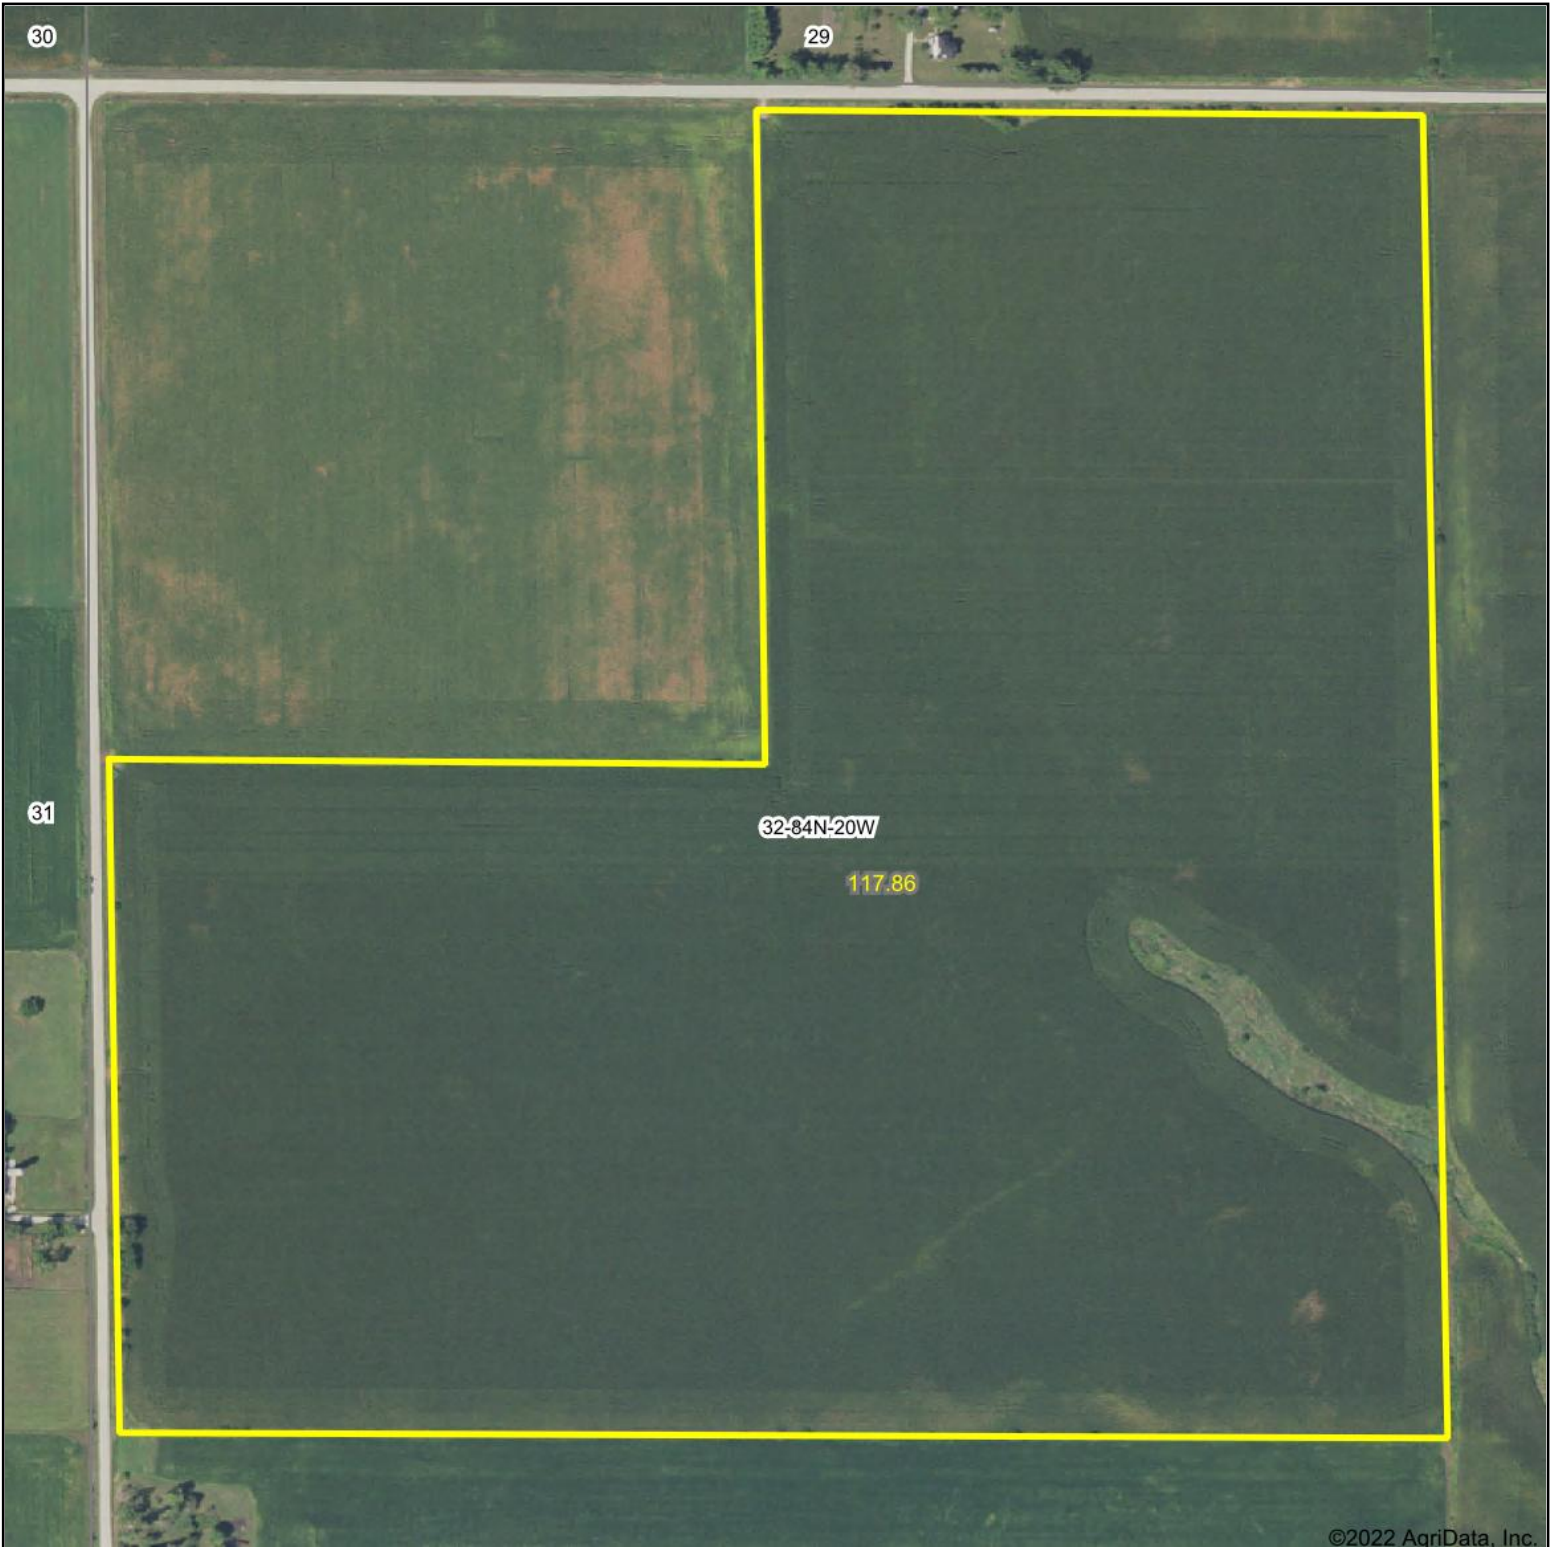

Aerial Map

©2022 AgriData, Inc.

Hawkeye Farm Mgmt & Real Estate

United Country
Real Estate
22 N Main, Albia IA Phone: 641-932-7796
Email: hawkeye@uclowa.com
On the web: www.uclowa.com
www.iowawhitetailfarms.com

Map Center: 42° 2' 41.75, -93° 12' 33.22

32-84N-20W
Marshall County
Iowa

6/23/2022

Maps Provided By:
surety
CUSTOMIZED ONLINE MAPPING
© AgriData, Inc. 2021 www.AgriDataInc.com