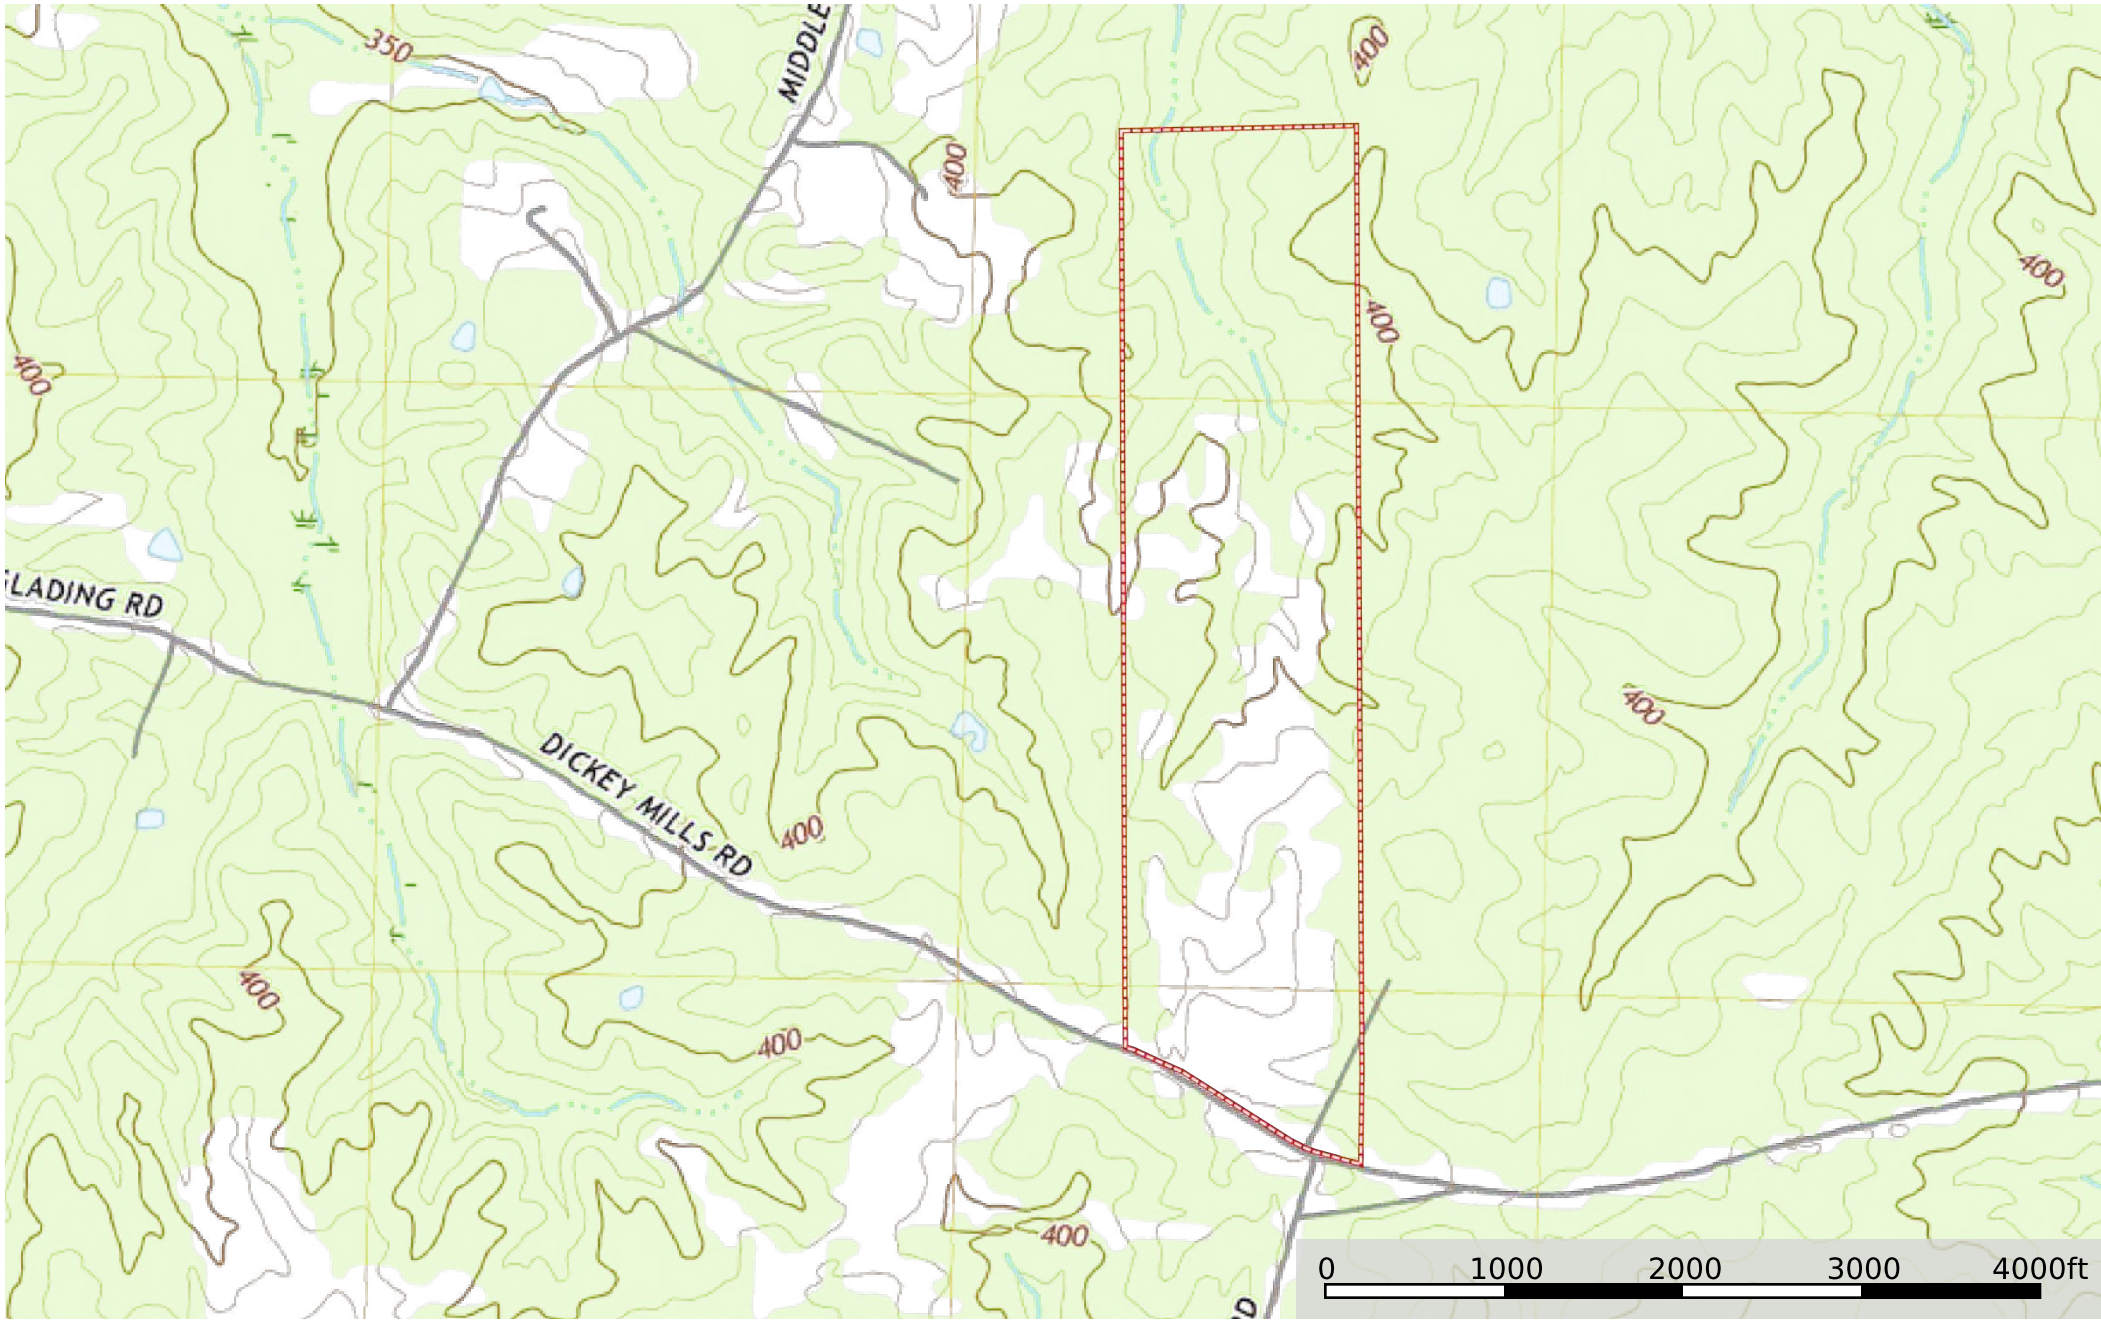

Vic Johnson 167ac

Amite County, Mississippi, 167 AC +/-

 Boundary

 Boundary

Boundary