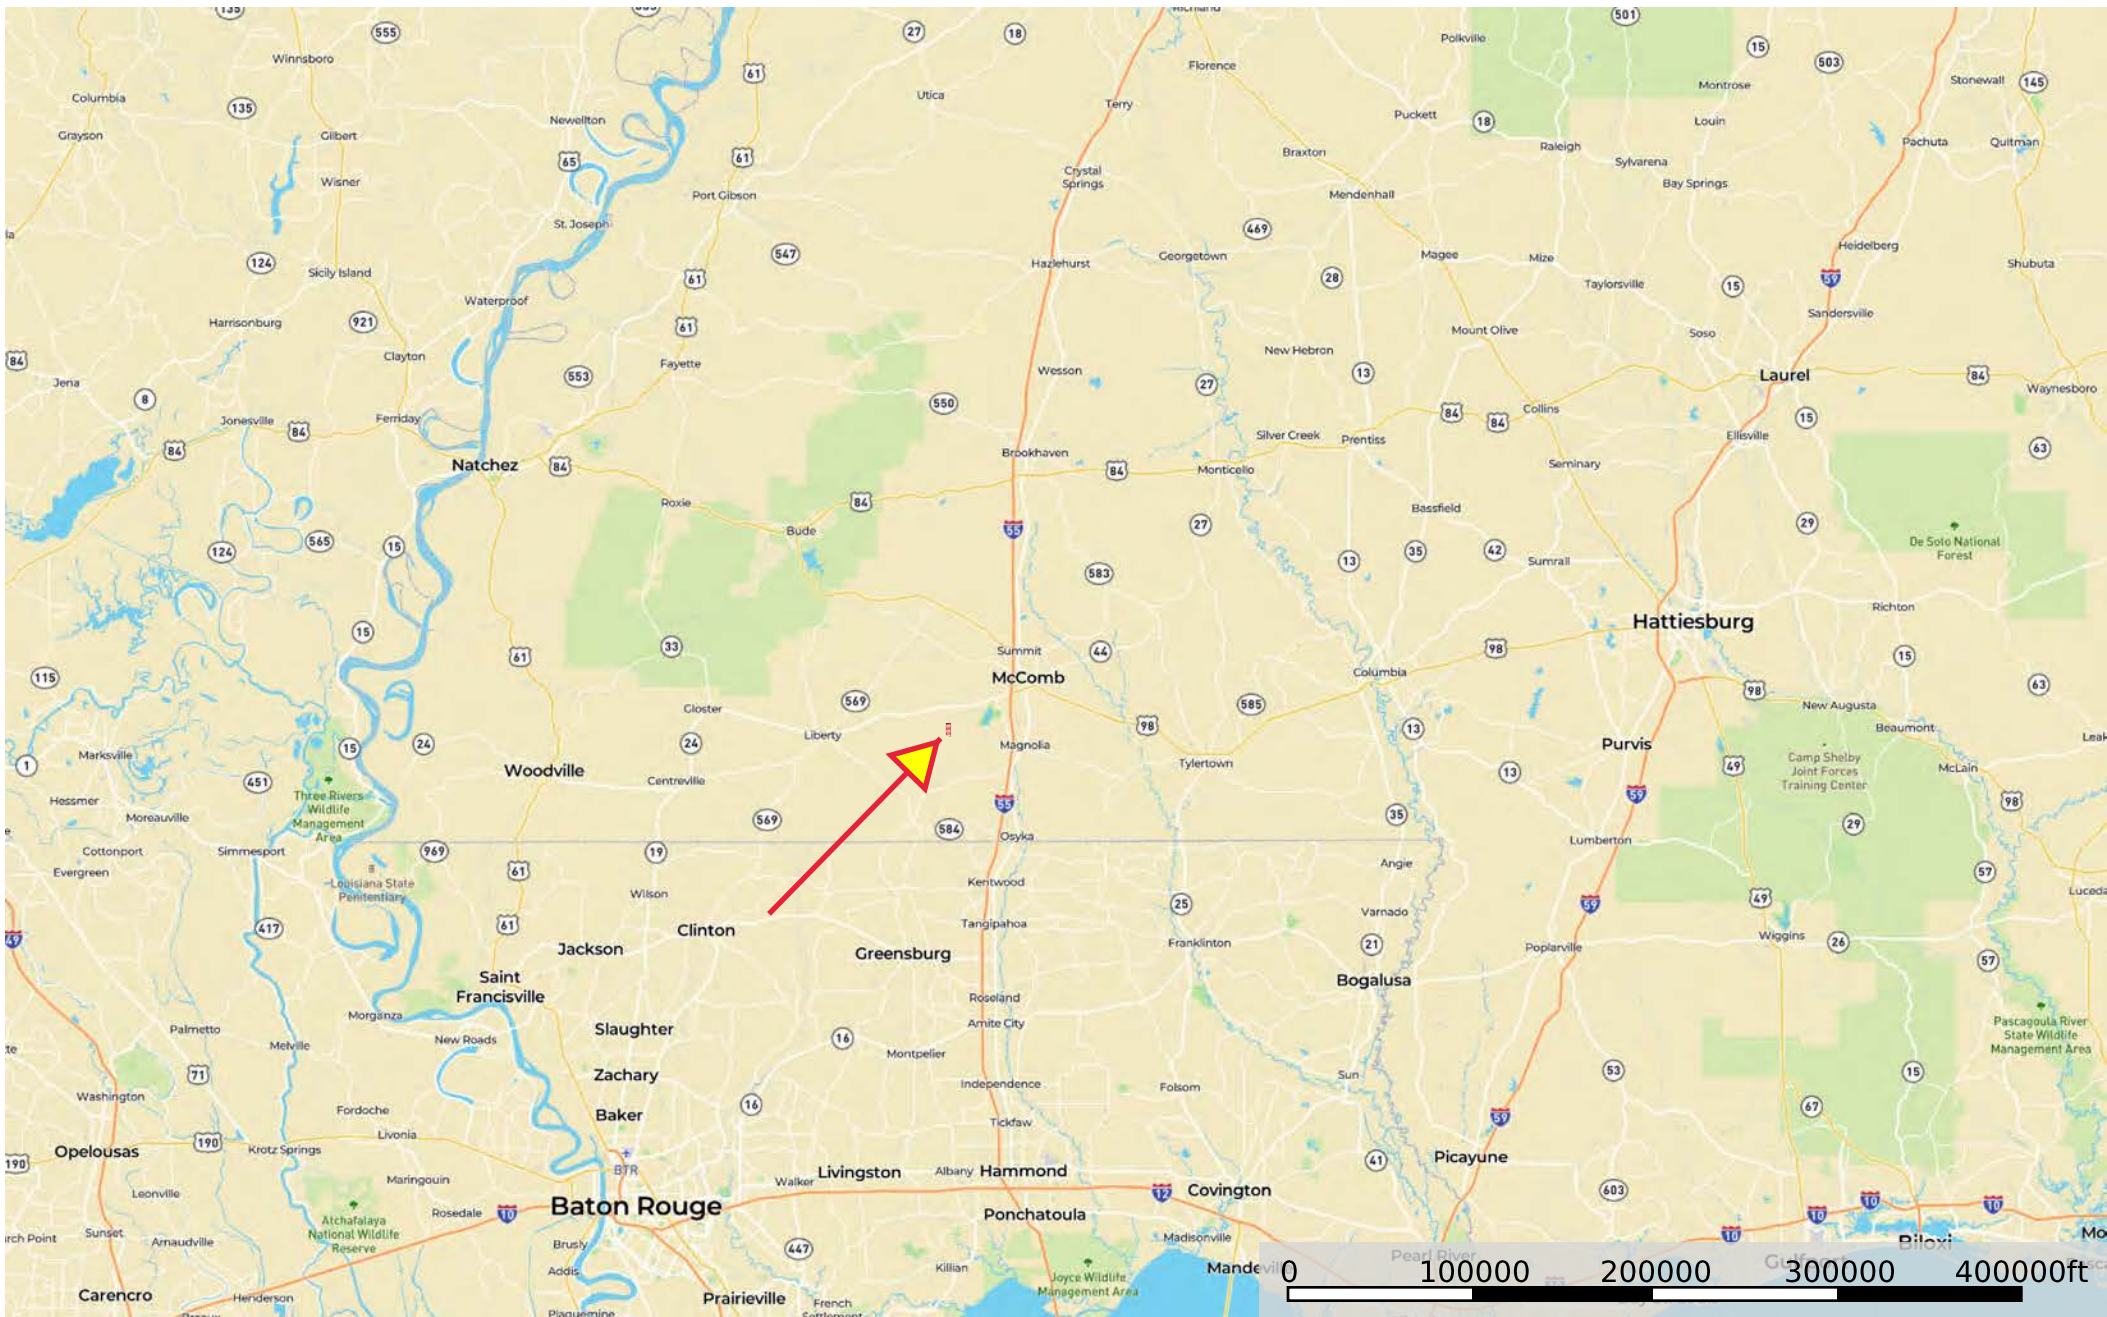

Vic Johnson 167ac

Amite County, Mississippi, 167 AC +/-

 Boundary

 Boundary

Boundary