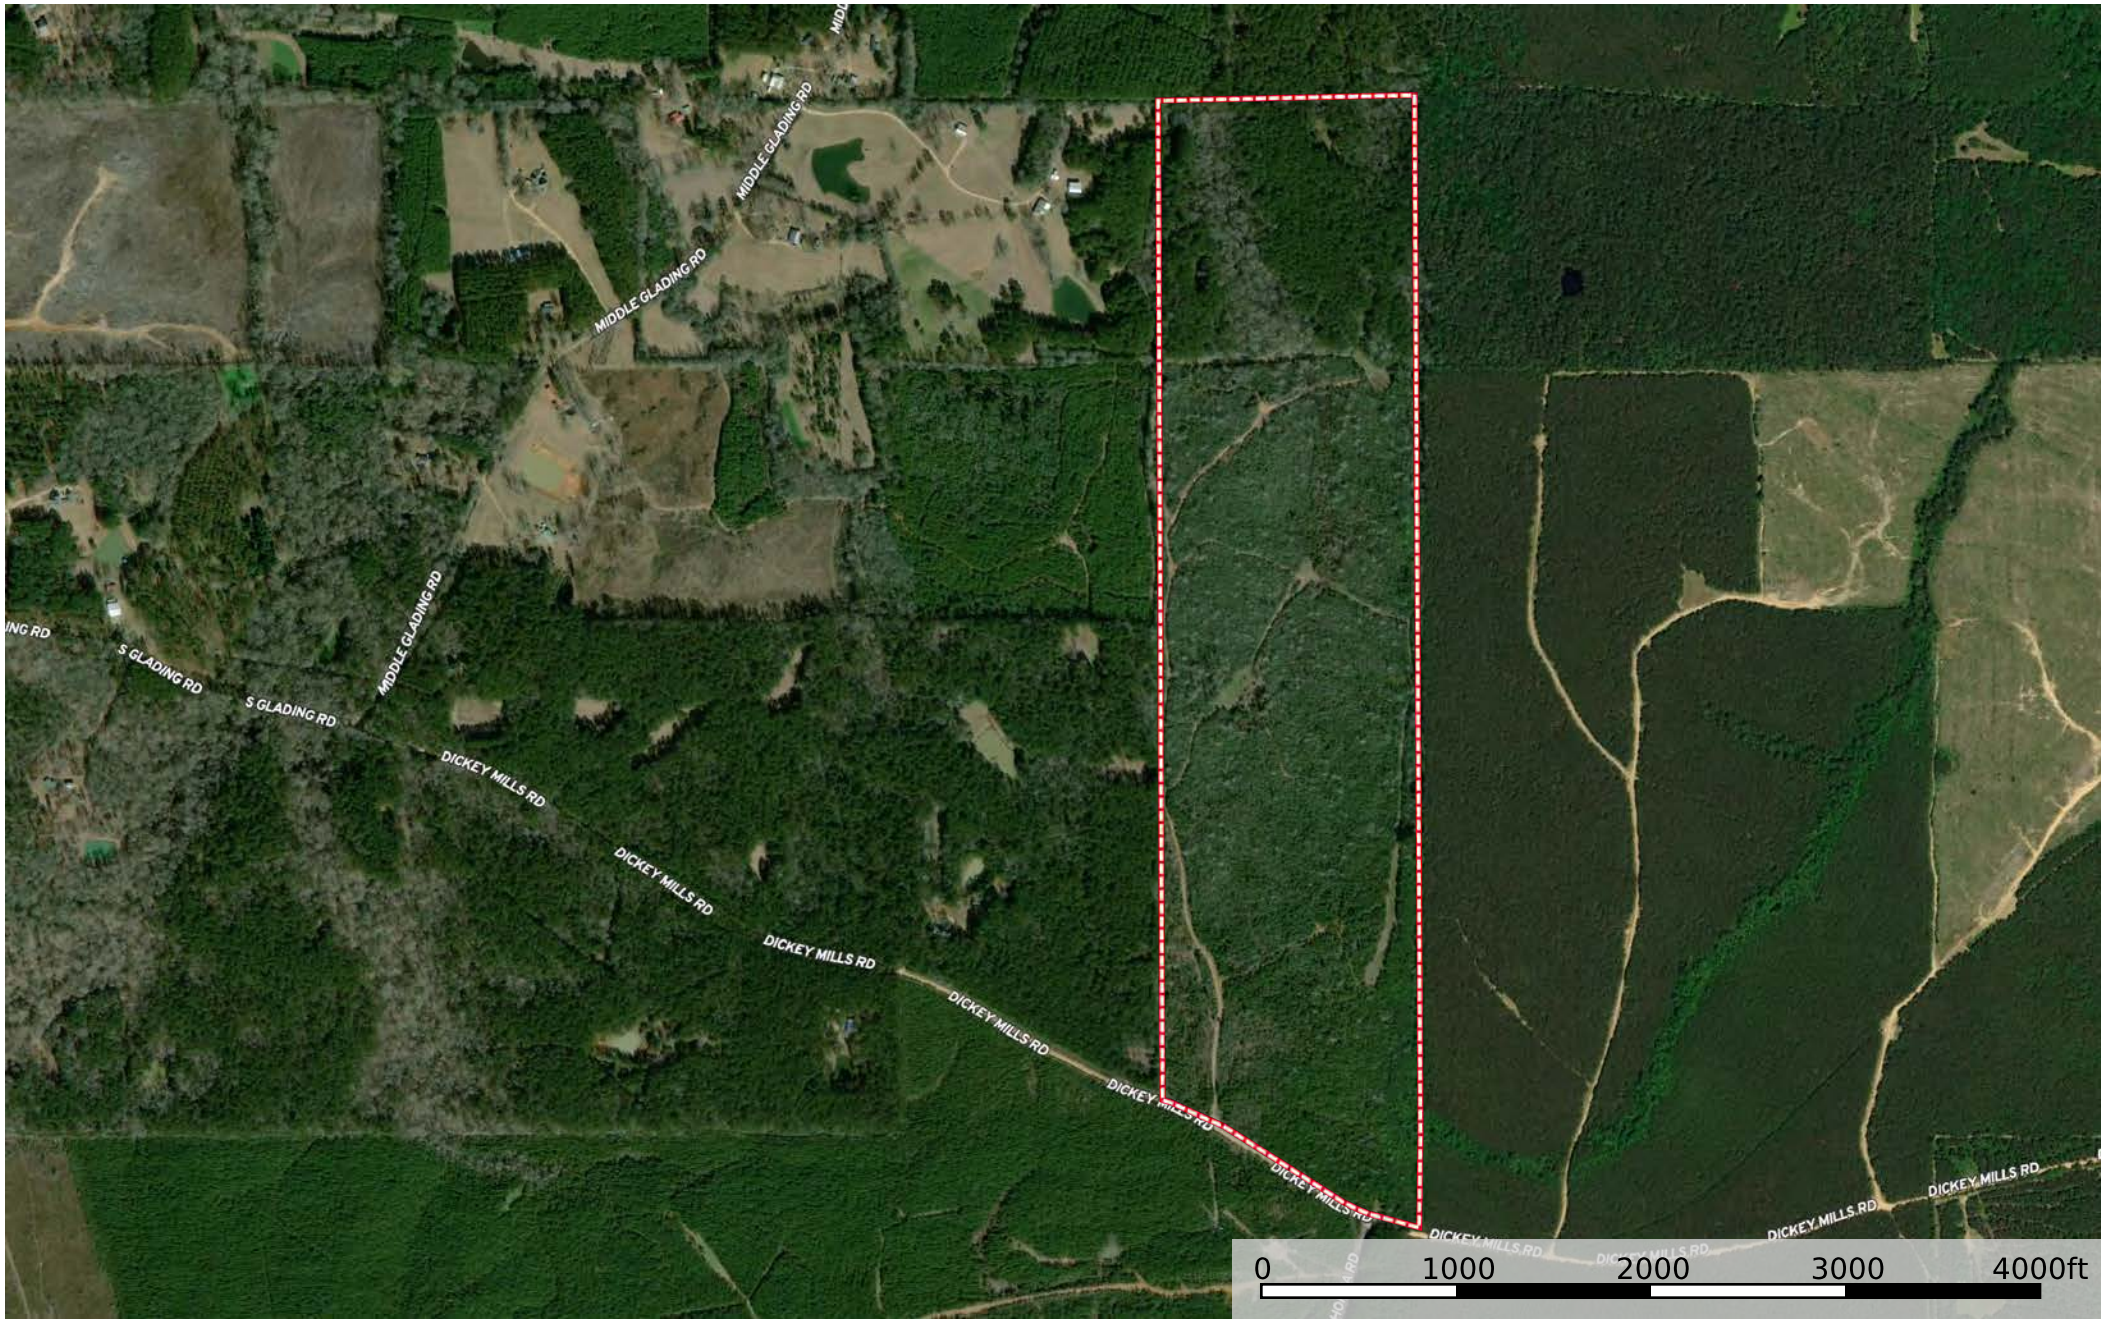

Vic Johnson 167ac

Amite County, Mississippi, 167 AC +/-

 Boundary

 Boundary

Boundary