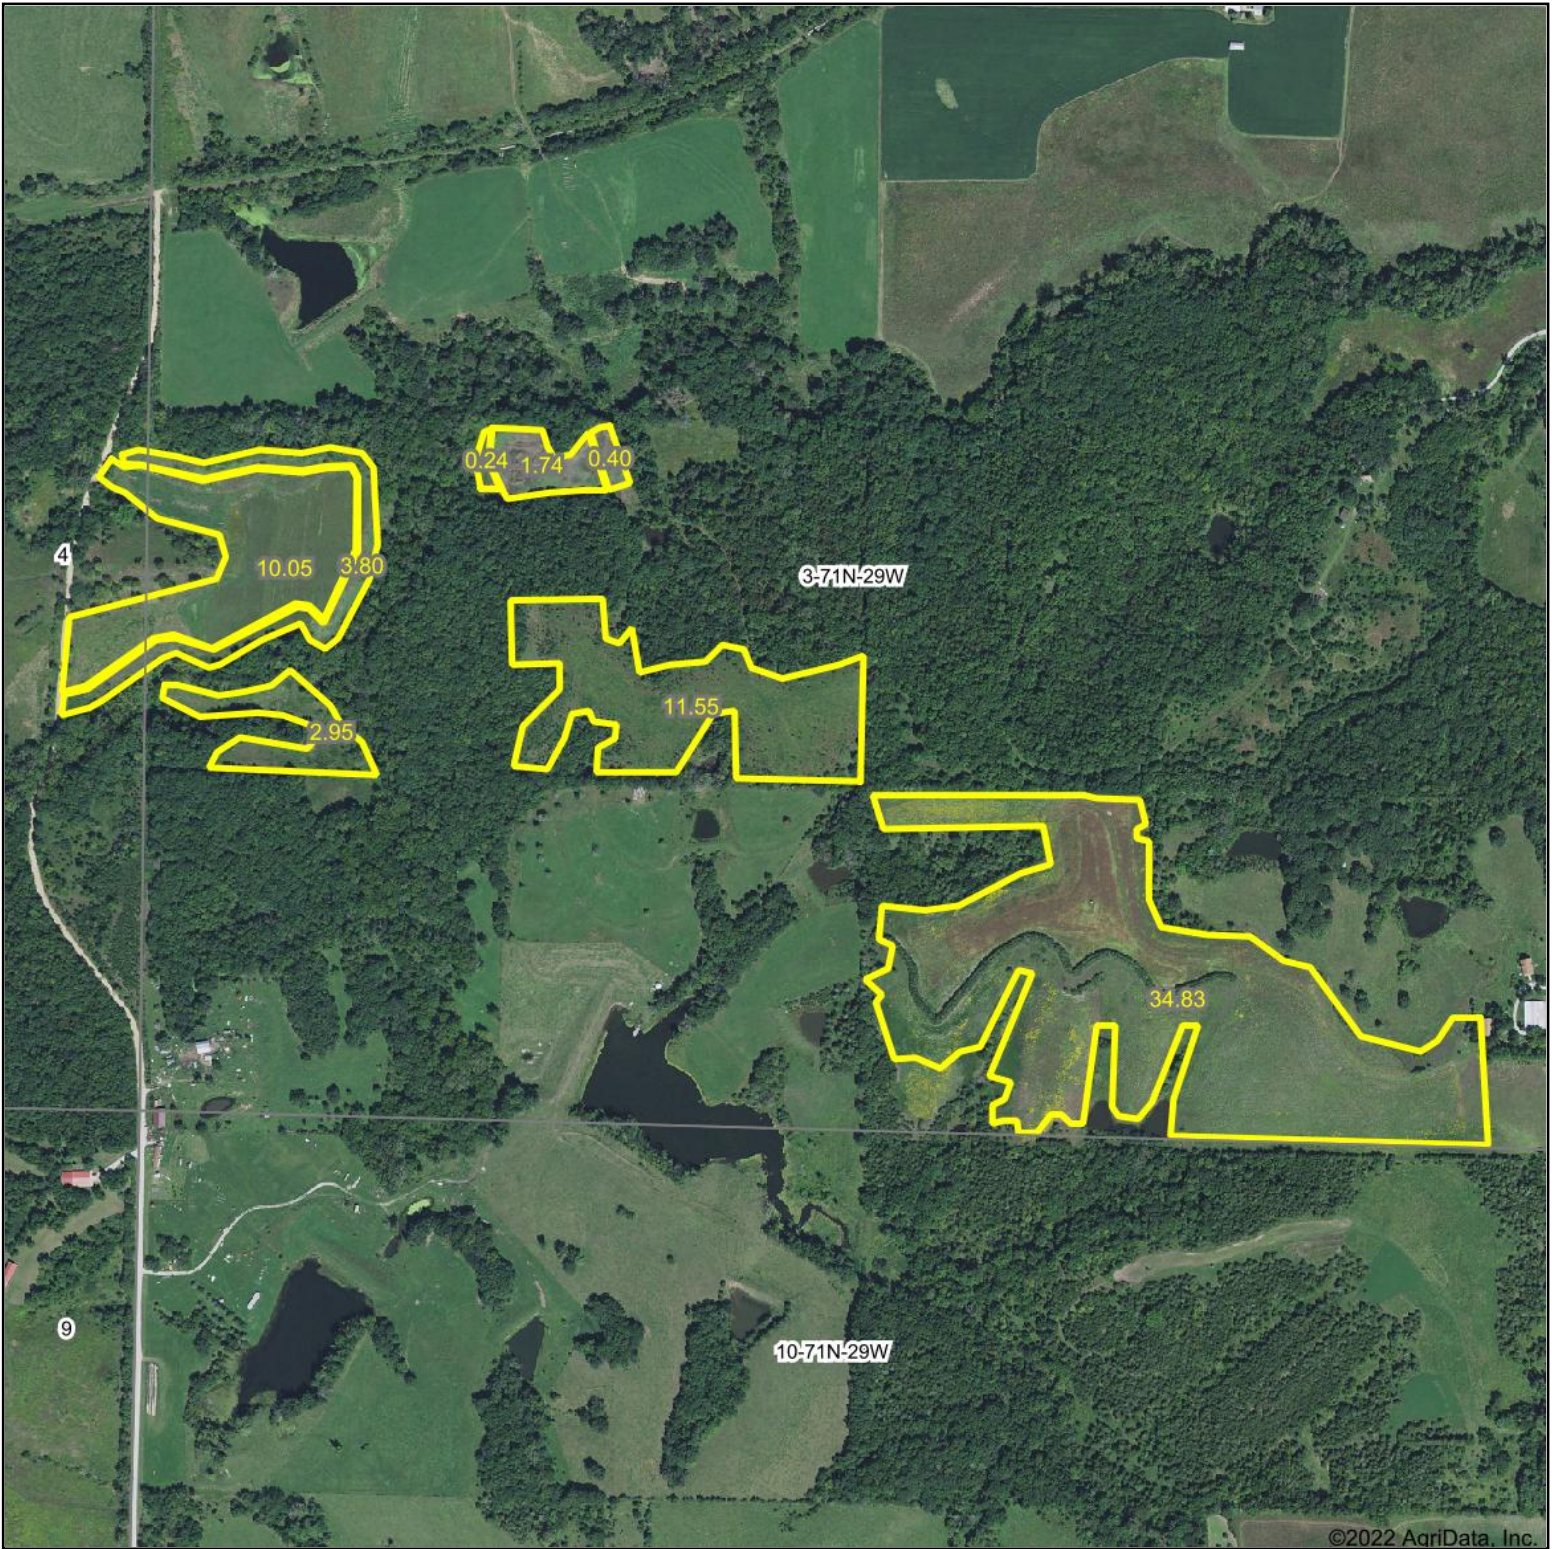

Aerial Map

Hawkeye Farm Mgmt & Real Estate

Map Center: 40° 58' 24.47, -94° 10' 39.26

3-71N-29W
Union County
Iowa

2/28/2022

Maps Provided By:

© AgriData, Inc. 2021 www.AgriDataInc.com