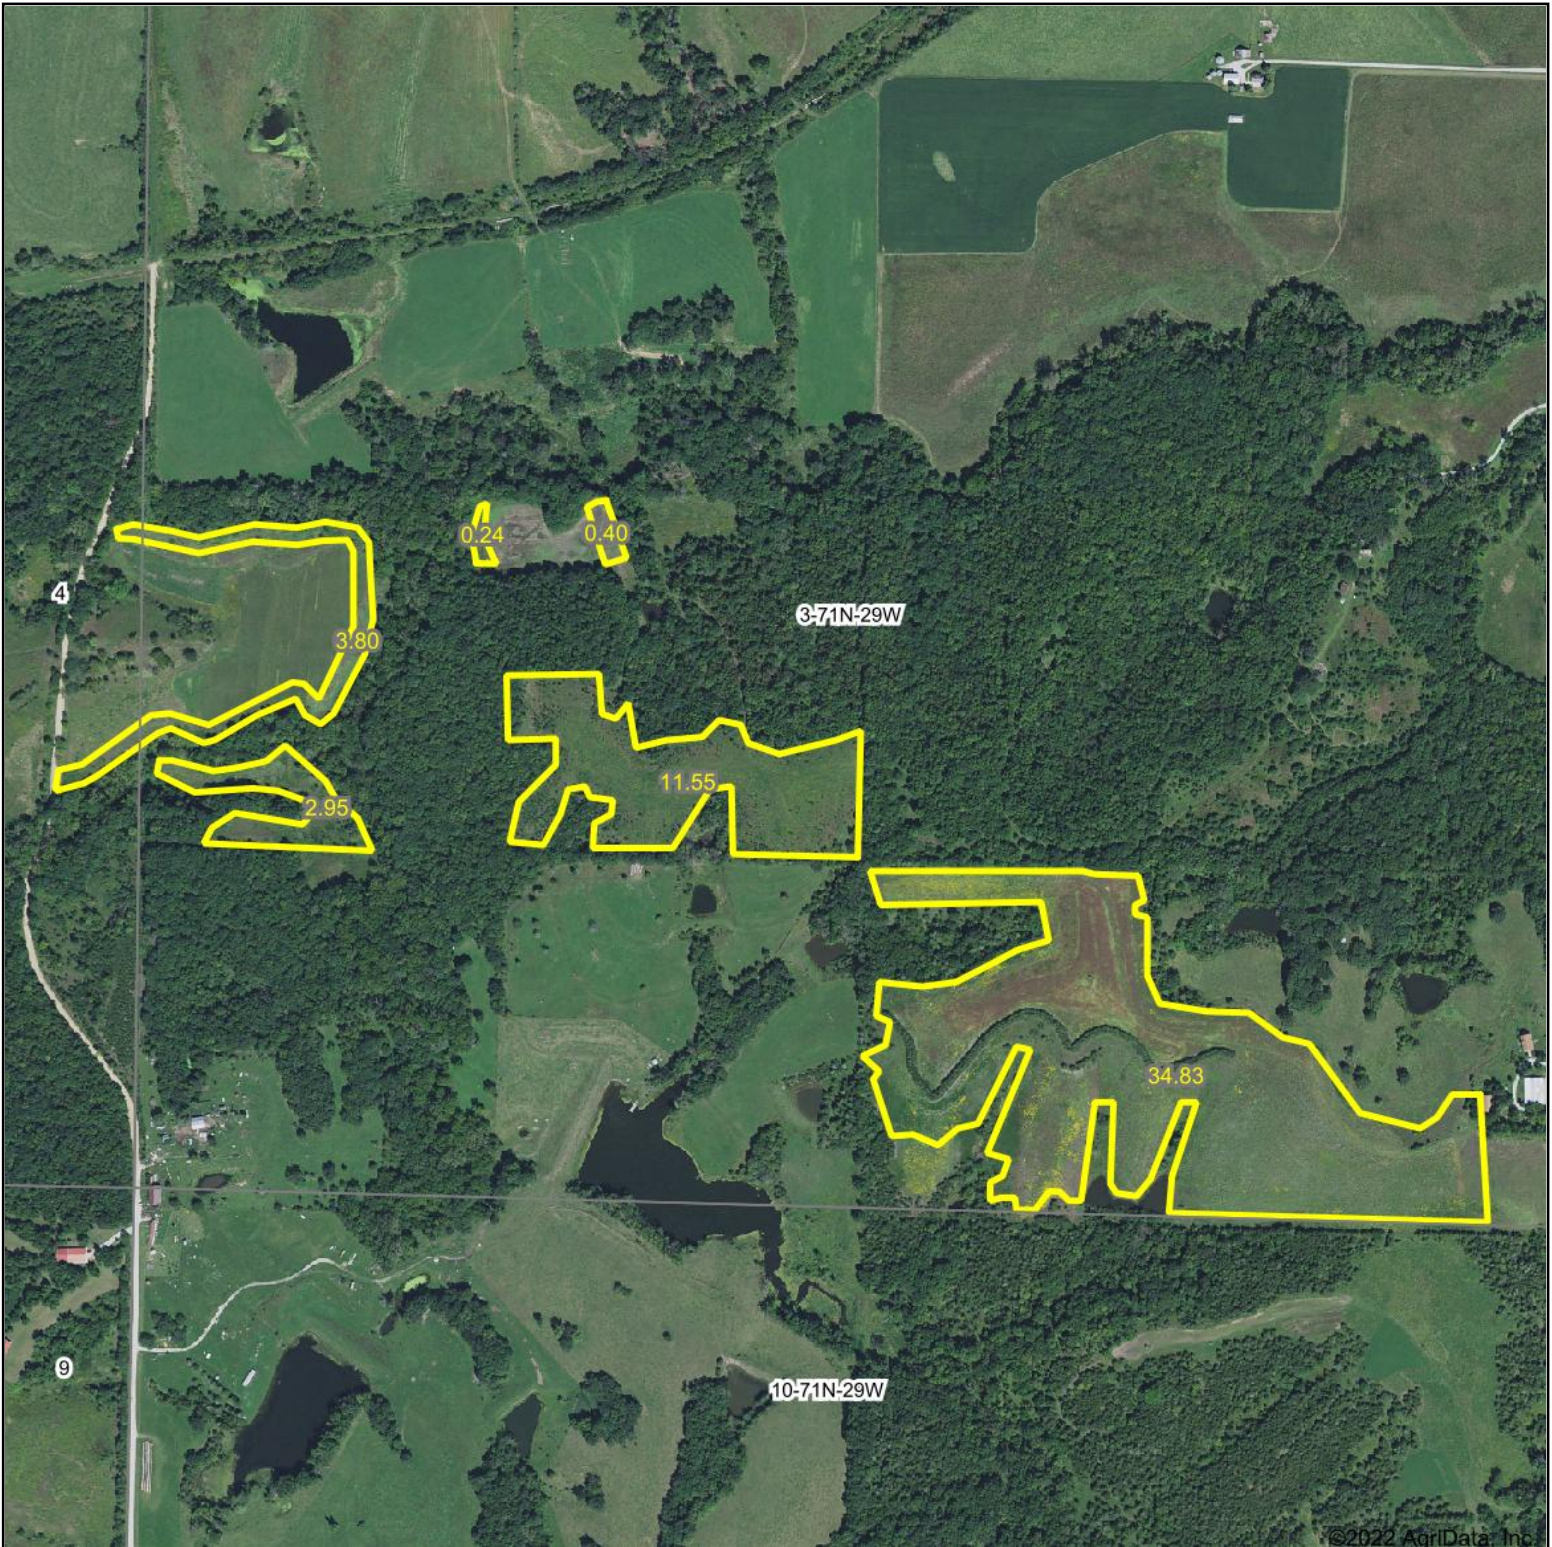

# Aerial Map

©2022 AgriData, Inc.

**Hawkeye Farm Mgmt & Real Estate**

**United Country**  
Real Estate  
22 N Main, Albia IA Phone: 641-932-7796  
Email: hawkeye@uclowa.com  
On the web: www.uclowa.com  
www.iowawhitetailfarms.com

Map Center: 40° 58' 27.19, -94° 10' 39.16

**3-71N-29W**  
**Union County**  
**Iowa**

2/28/2022

Maps Provided By:  
**surety**  
CUSTOMIZED ONLINE MAPPING  
© AgriData, Inc. 2021 www.AgriDataInc.com