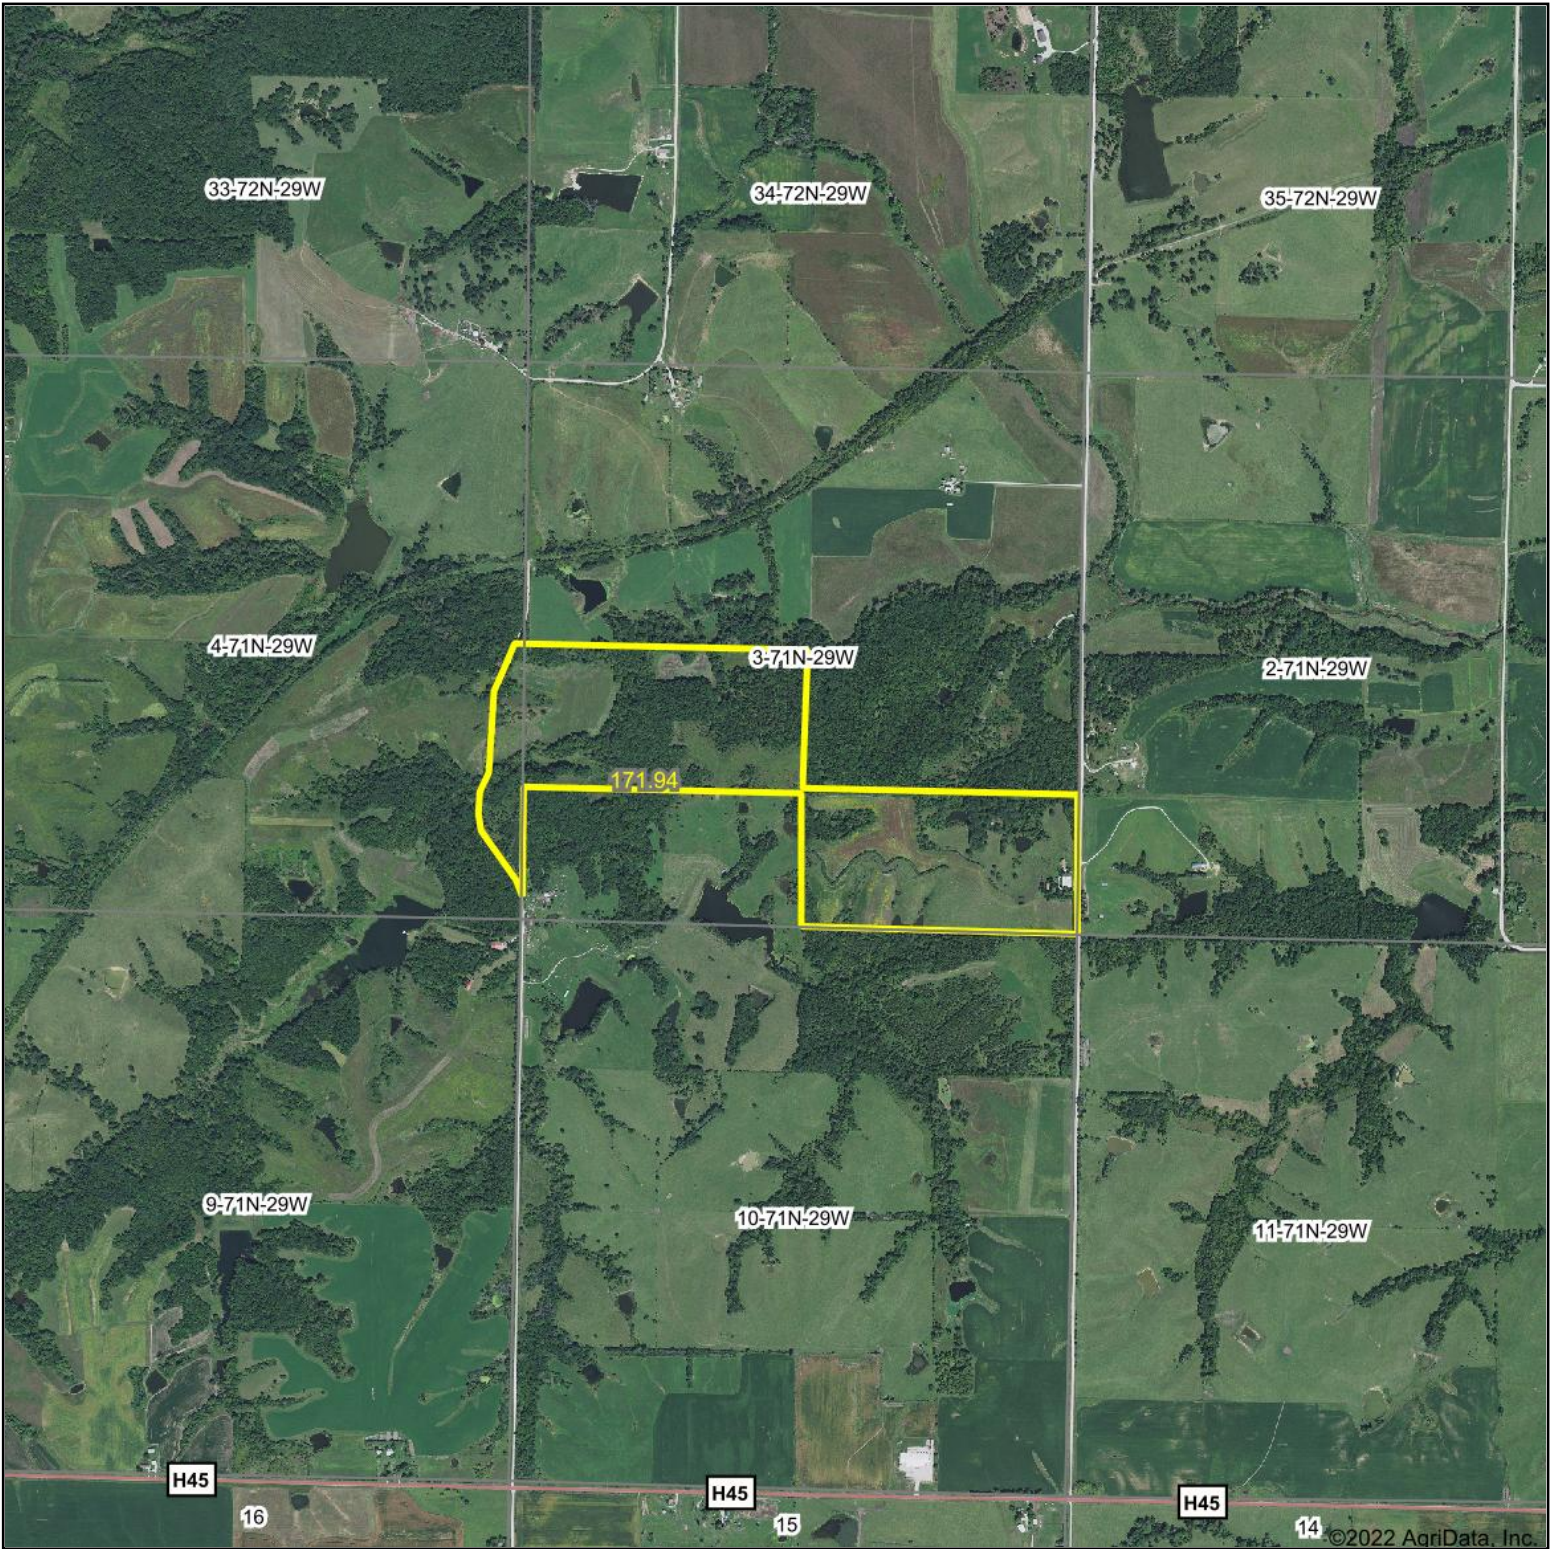

Aerial Map

Hawkeye Farm Mgmt & Real Estate

Map Center: 40° 58' 25.65, -94° 10' 38.54

3-71N-29W
Union County
Iowa

2/27/2022

Maps Provided By:

© AgriData, Inc. 2021

www.AgriDataInc.com