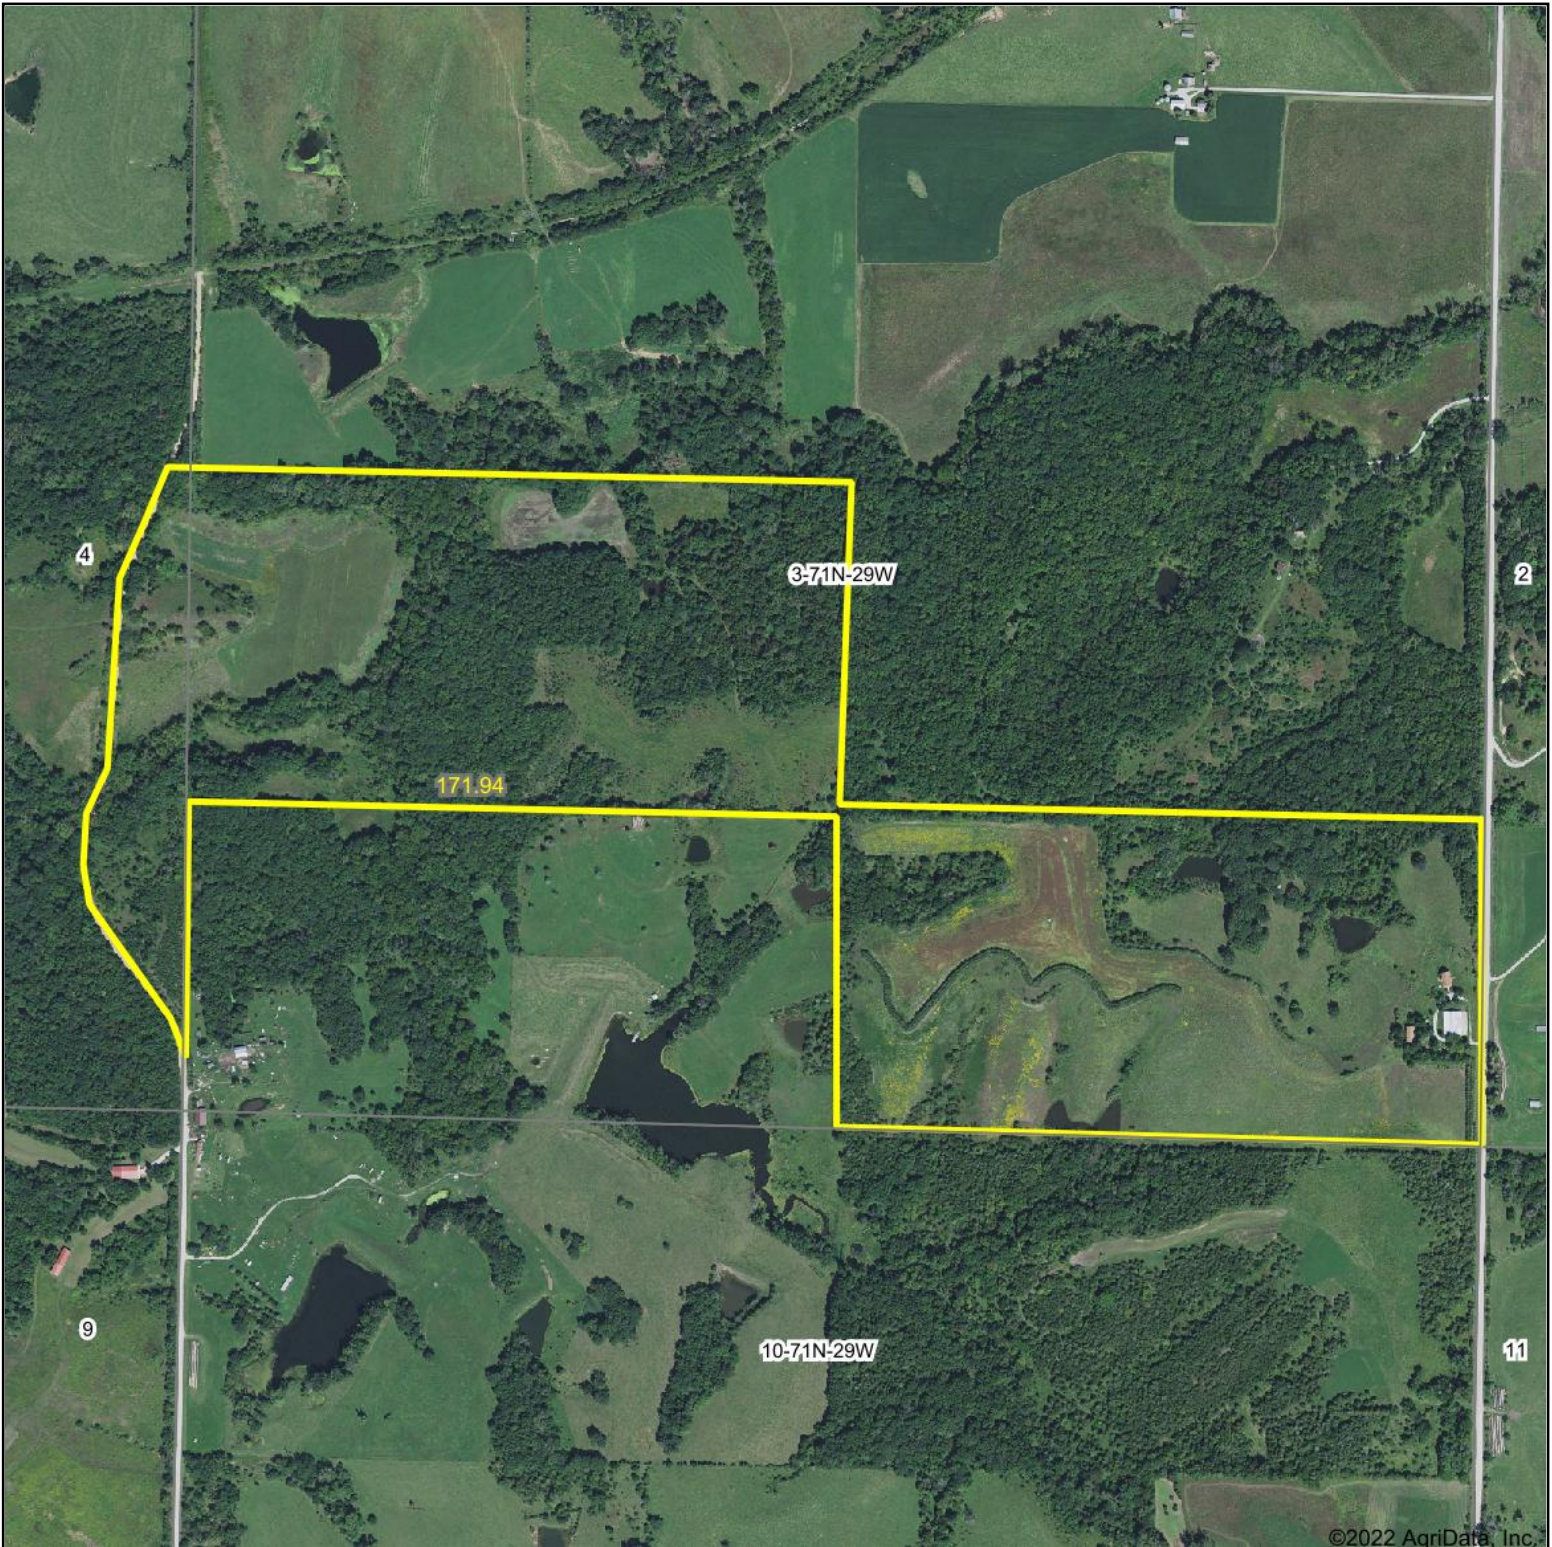

Aerial Map

©2022 AgriData, Inc.

Hawkeye Farm Mgmt & Real Estate

Map Center: 40° 58' 25.65, -94° 10' 38.56

3-71N-29W
Union County
Iowa

2/27/2022

Maps Provided By:

© AgriData, Inc. 2021 www.AgriDataInc.com