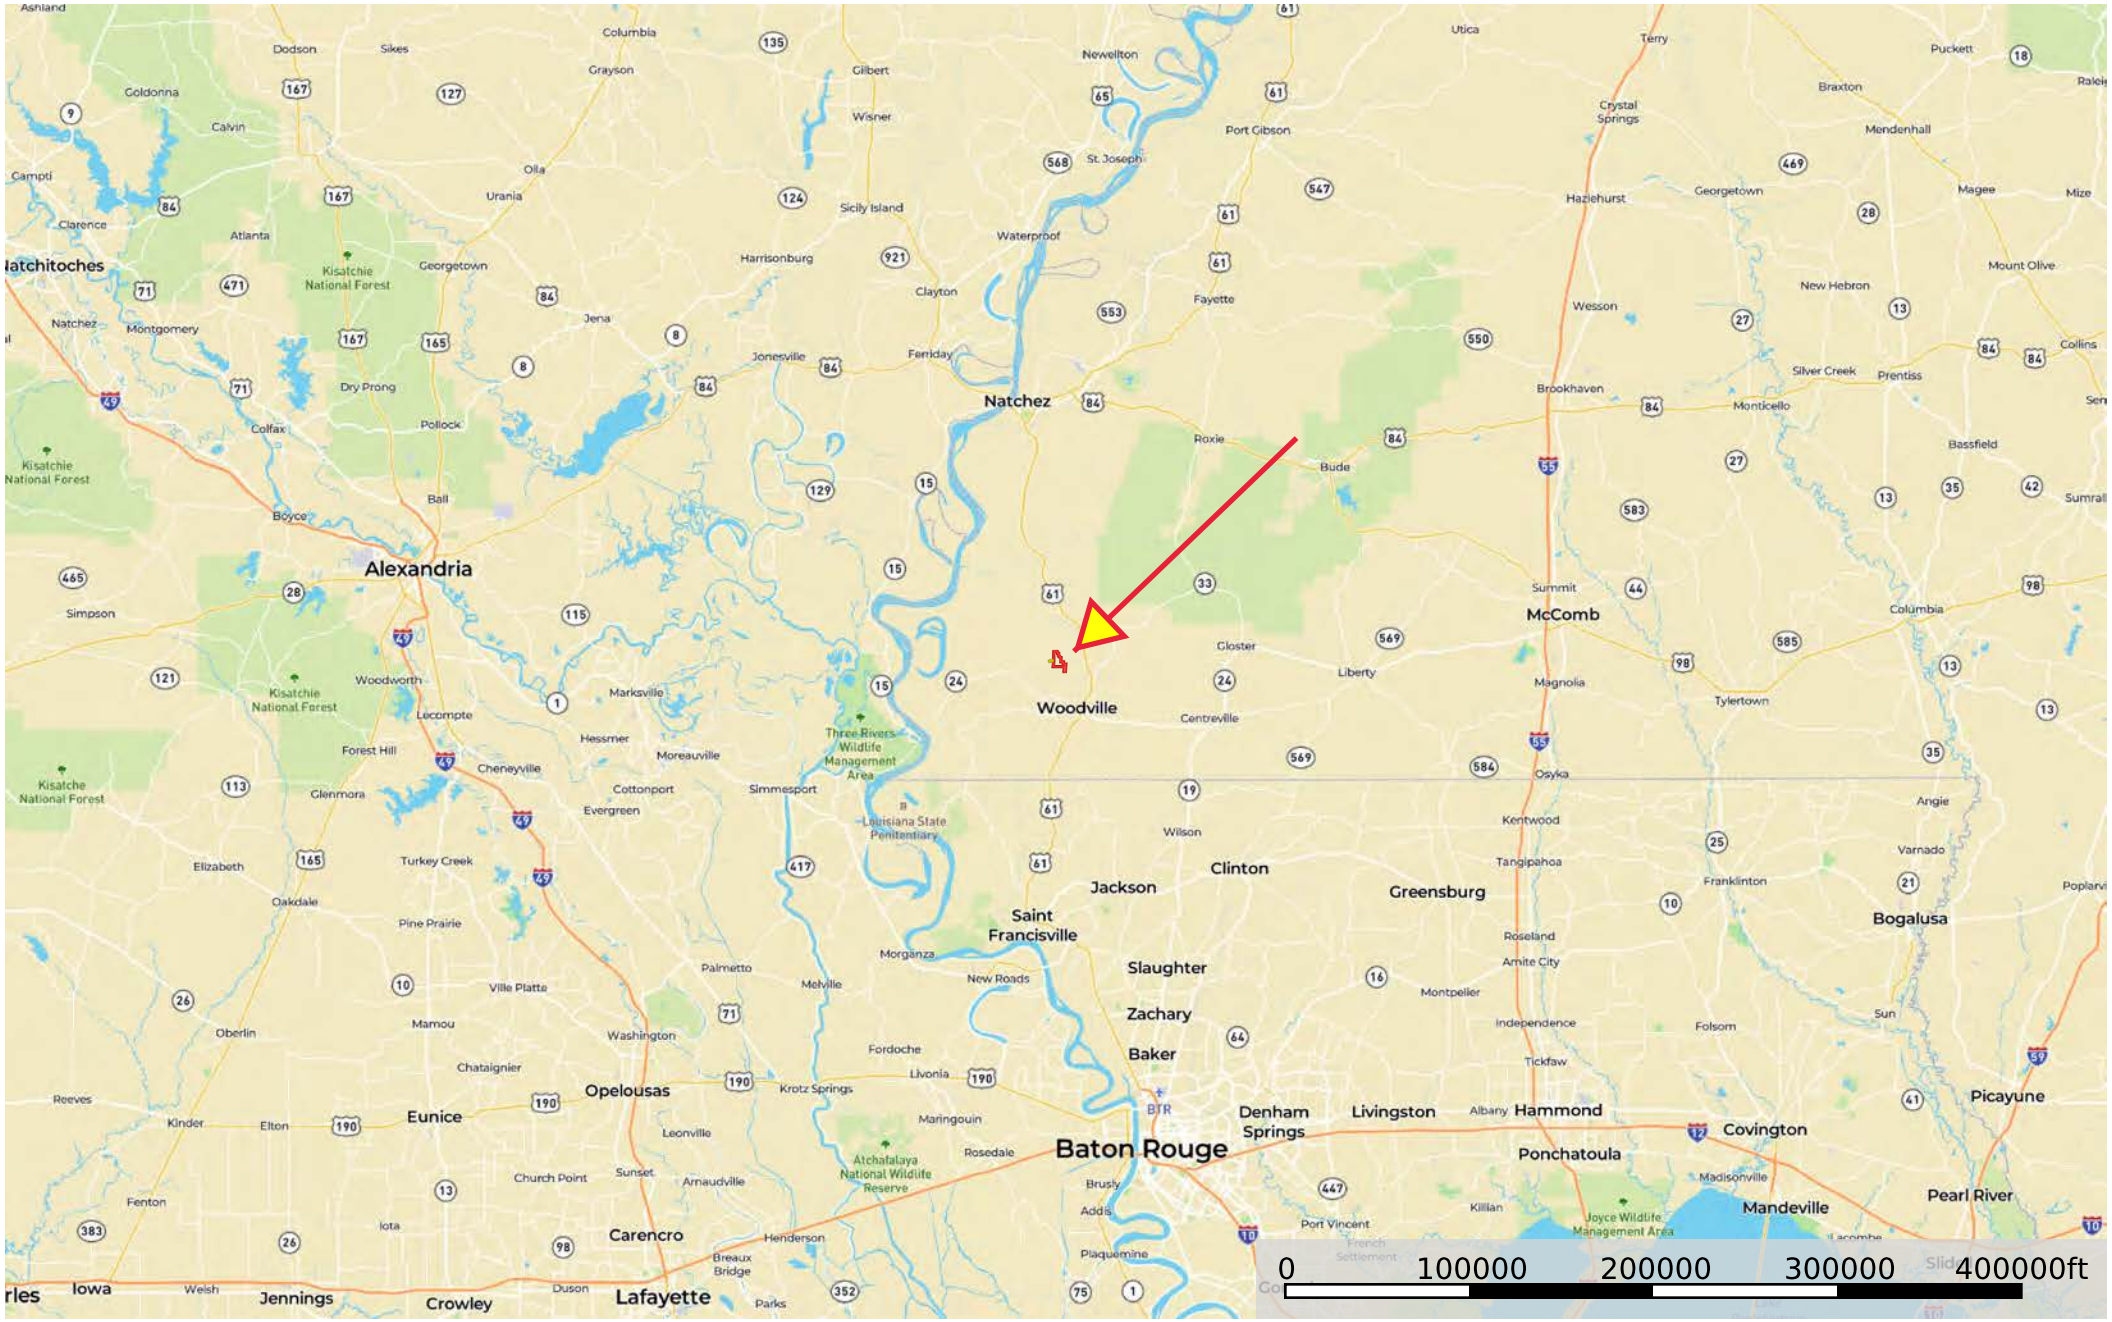

800ac Woodville Mississippi, AC +/-

Boundary Boundary 1

 Boundary  Boundary 1

800ac Woodville

Mississippi, AC +/-

- Boundary
- Boundary 1
- 100 Year Floodplain
- 500 Year Floodplain
- Floodway
- Special
- Unmapped/ Not Included
- Stream, Intermittent
- River/Creek
- Water Body

800ac Woodville Mississippi, AC +/-

 Boundary  Boundary 1