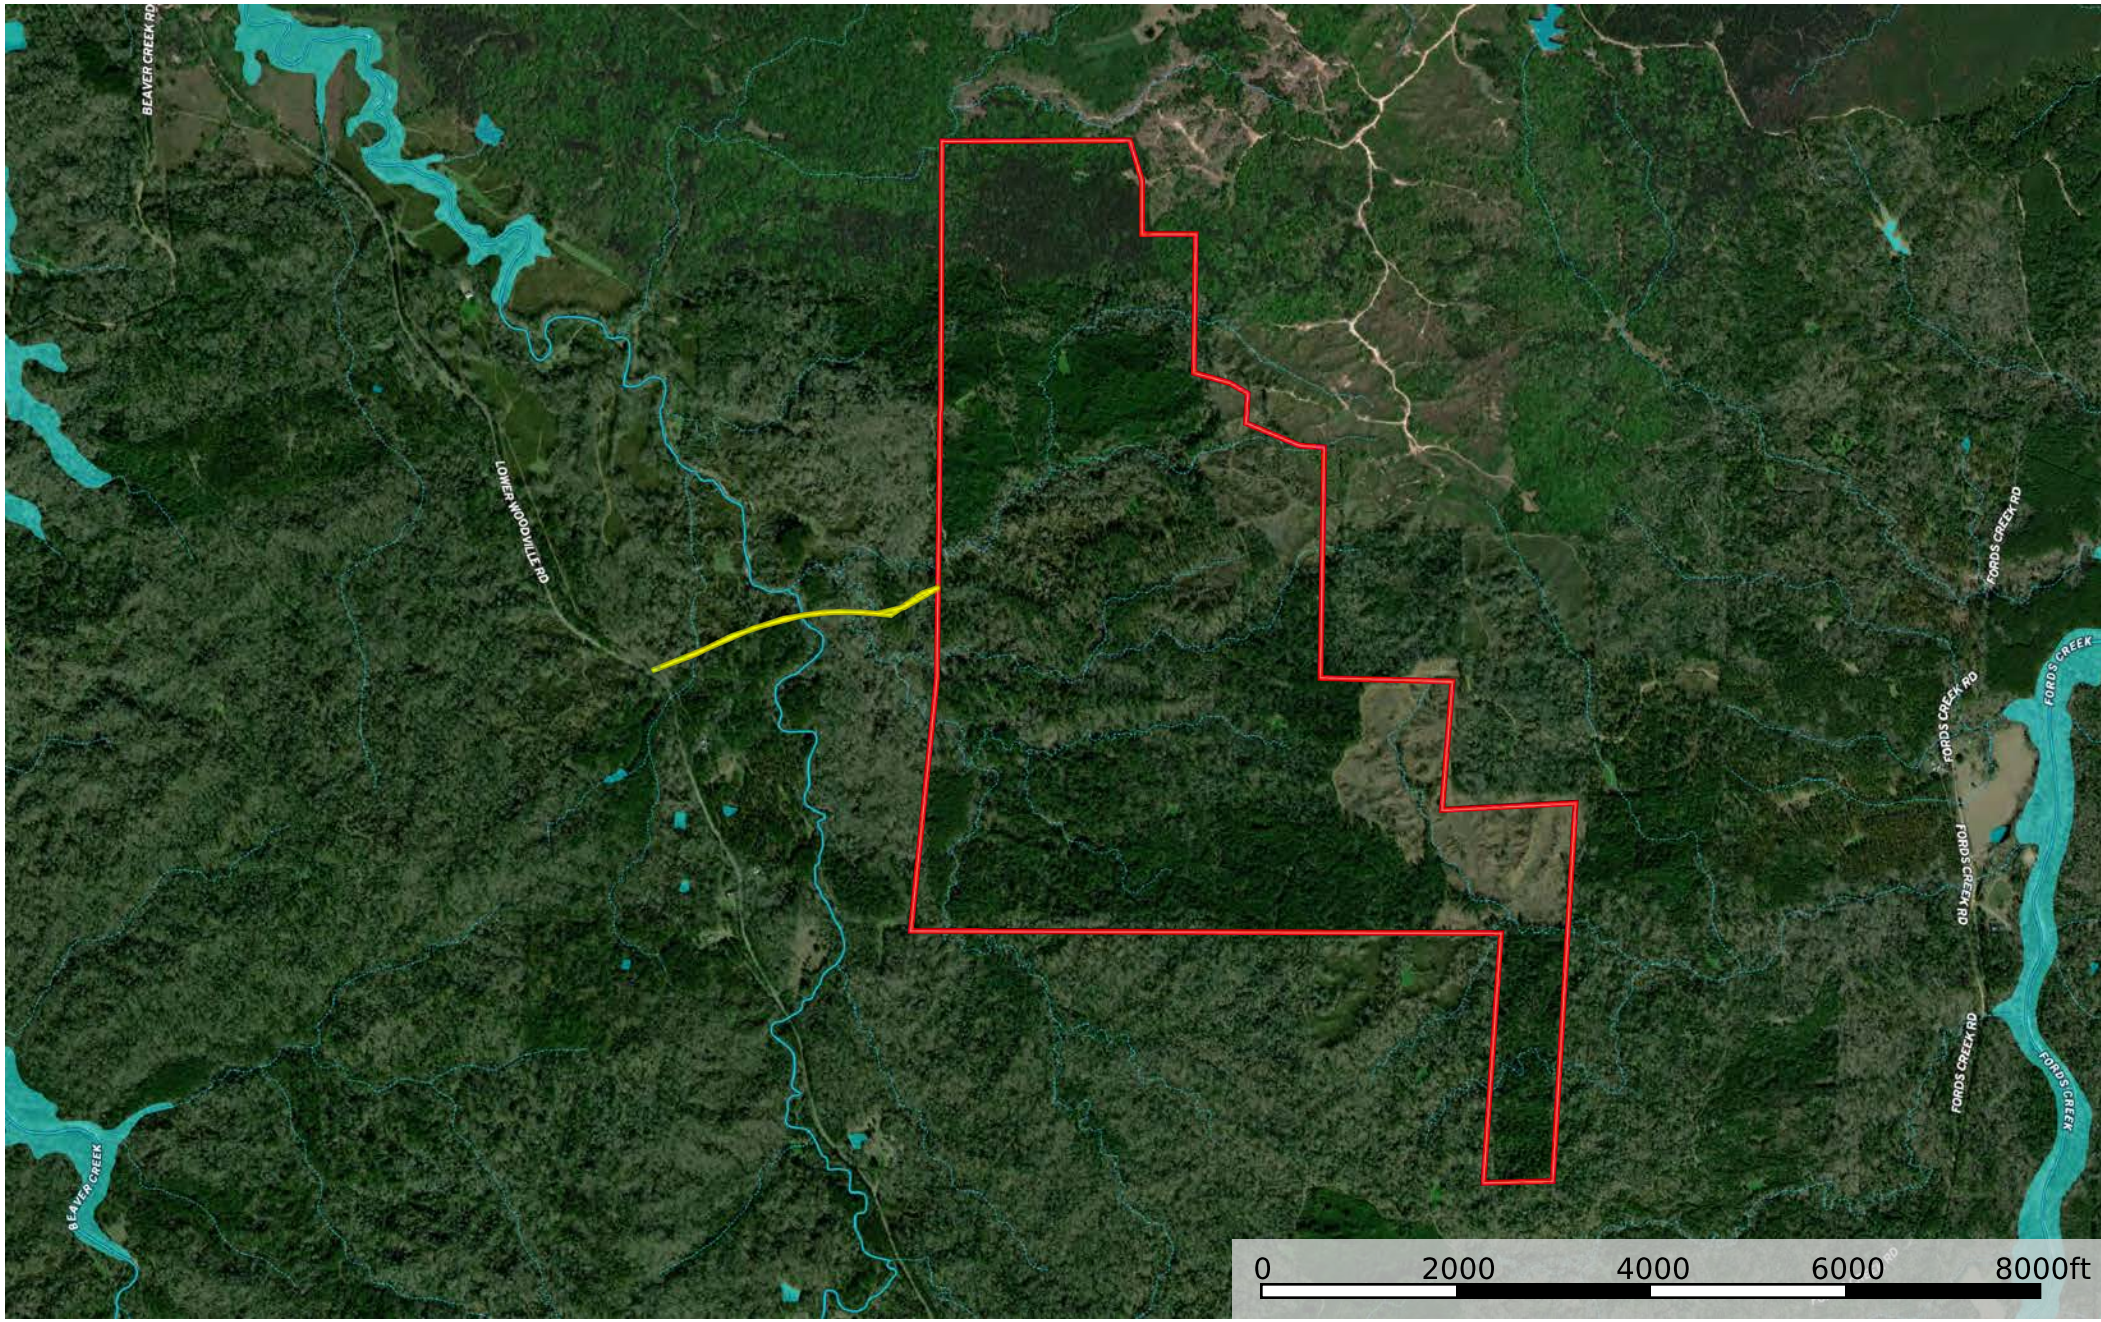

800ac Woodville Mississippi, AC +/-

Boundary Boundary 1

 Boundary  Boundary 1

800ac Woodville

Mississippi, AC +/-

- Boundary
- Boundary 1
- 100 Year Floodplain
- 500 Year Floodplain
- Floodway
- Special
- Unmapped/ Not Included
- Stream, Intermittent
- River/Creek
- Water Body

800ac Woodville Mississippi, AC +/-

 Boundary  Boundary 1