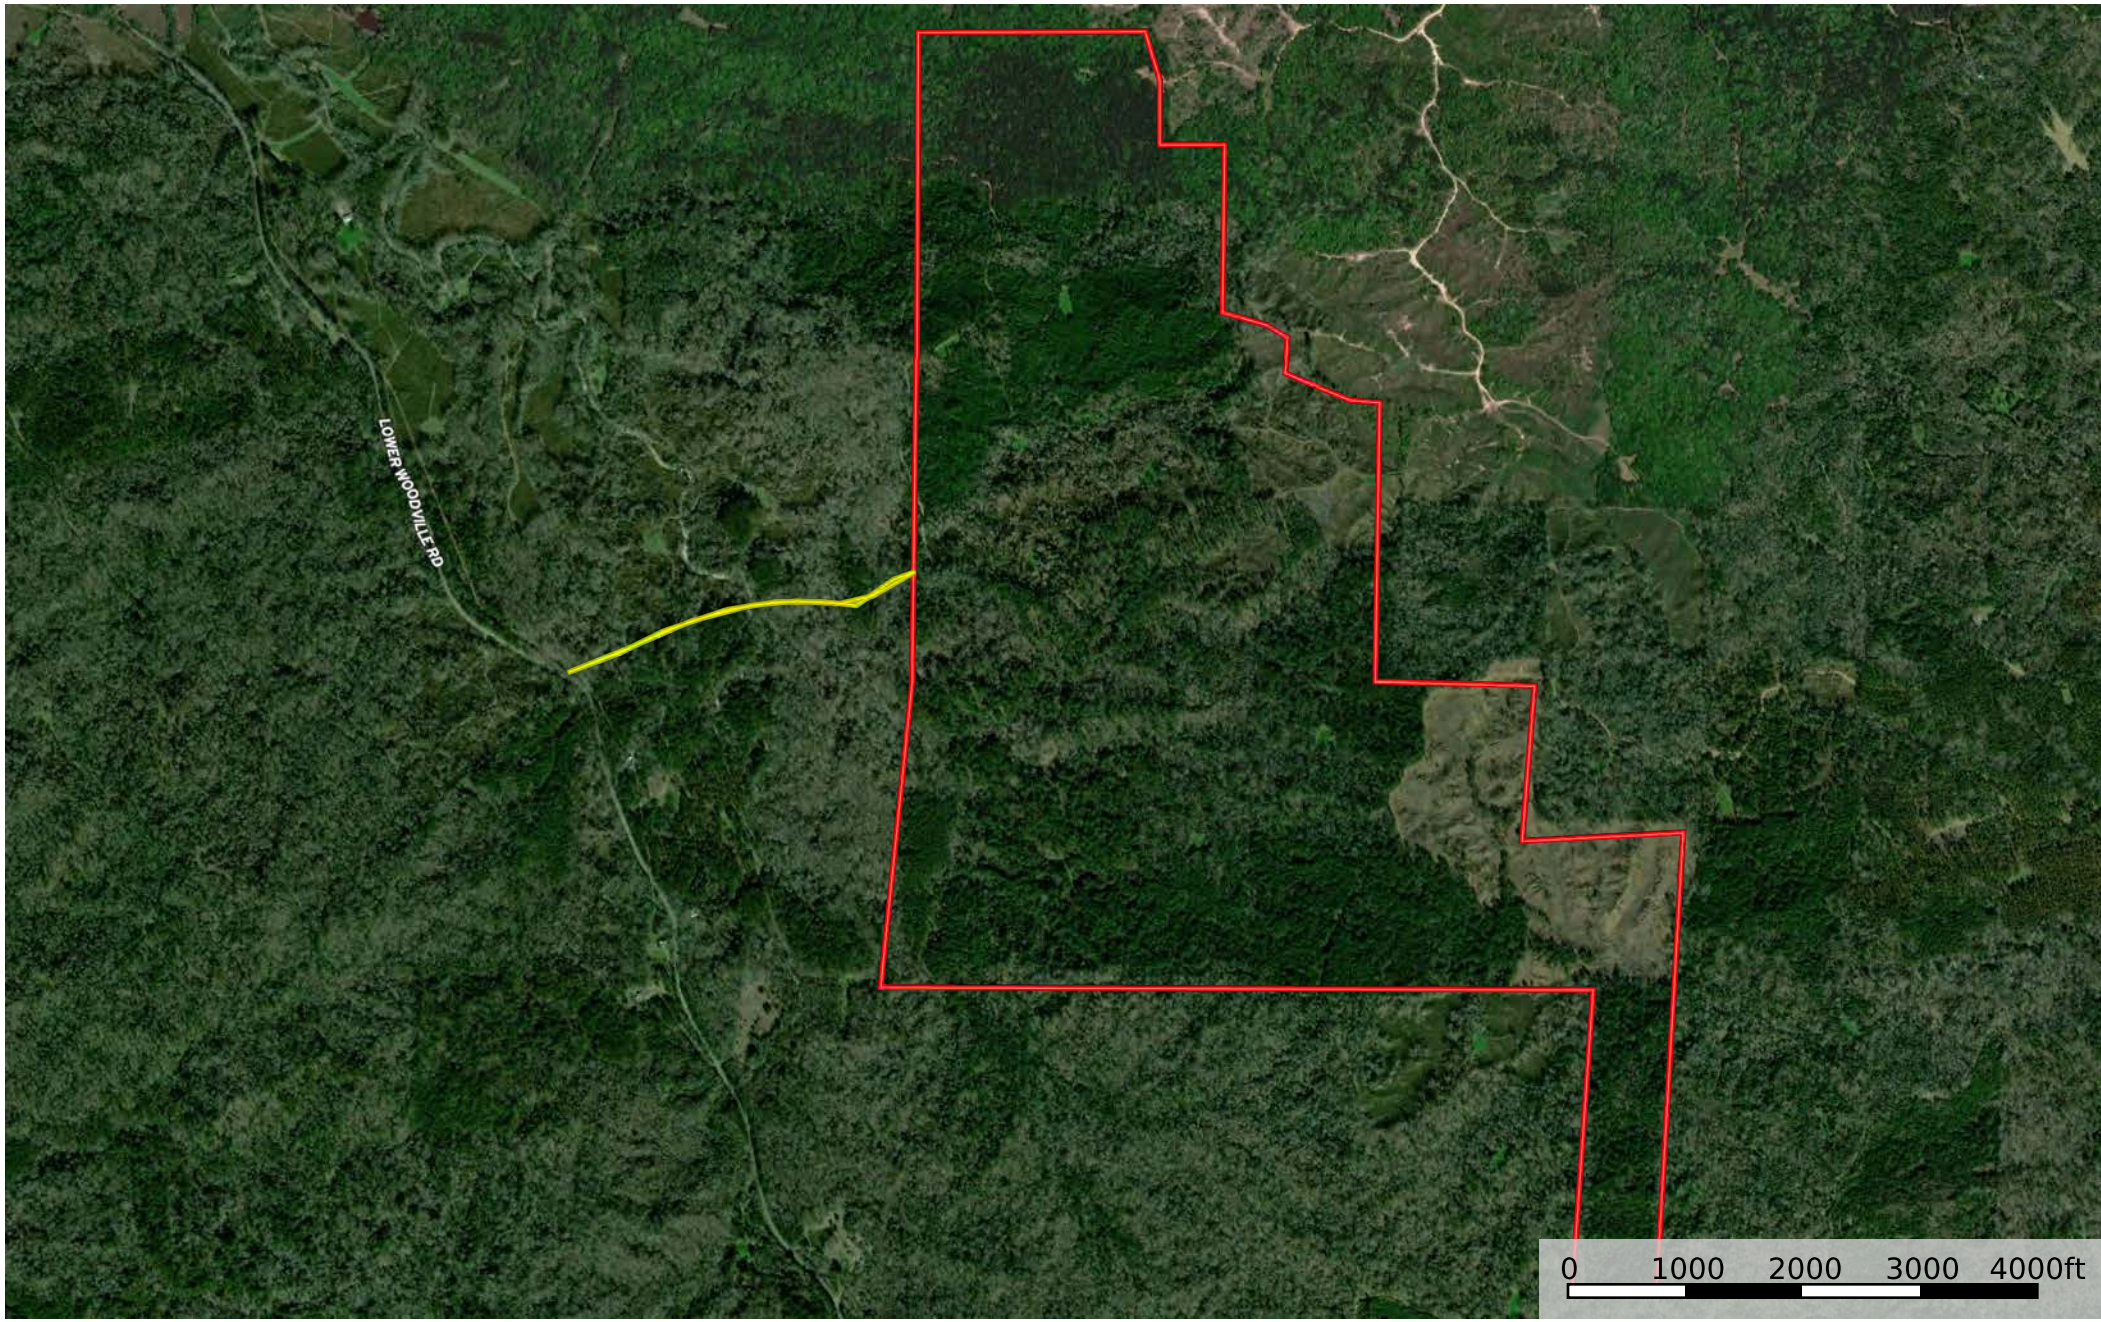

800ac Woodville Mississippi, AC +/-

Boundary Boundary 1

 Boundary  Boundary 1

800ac Woodville

Mississippi, AC +/-

- Boundary
- Boundary 1
- 100 Year Floodplain
- 500 Year Floodplain
- Floodway
- Special
- Unmapped/ Not Included
- Stream, Intermittent
- River/Creek
- Water Body

800ac Woodville Mississippi, AC +/-

 Boundary  Boundary 1