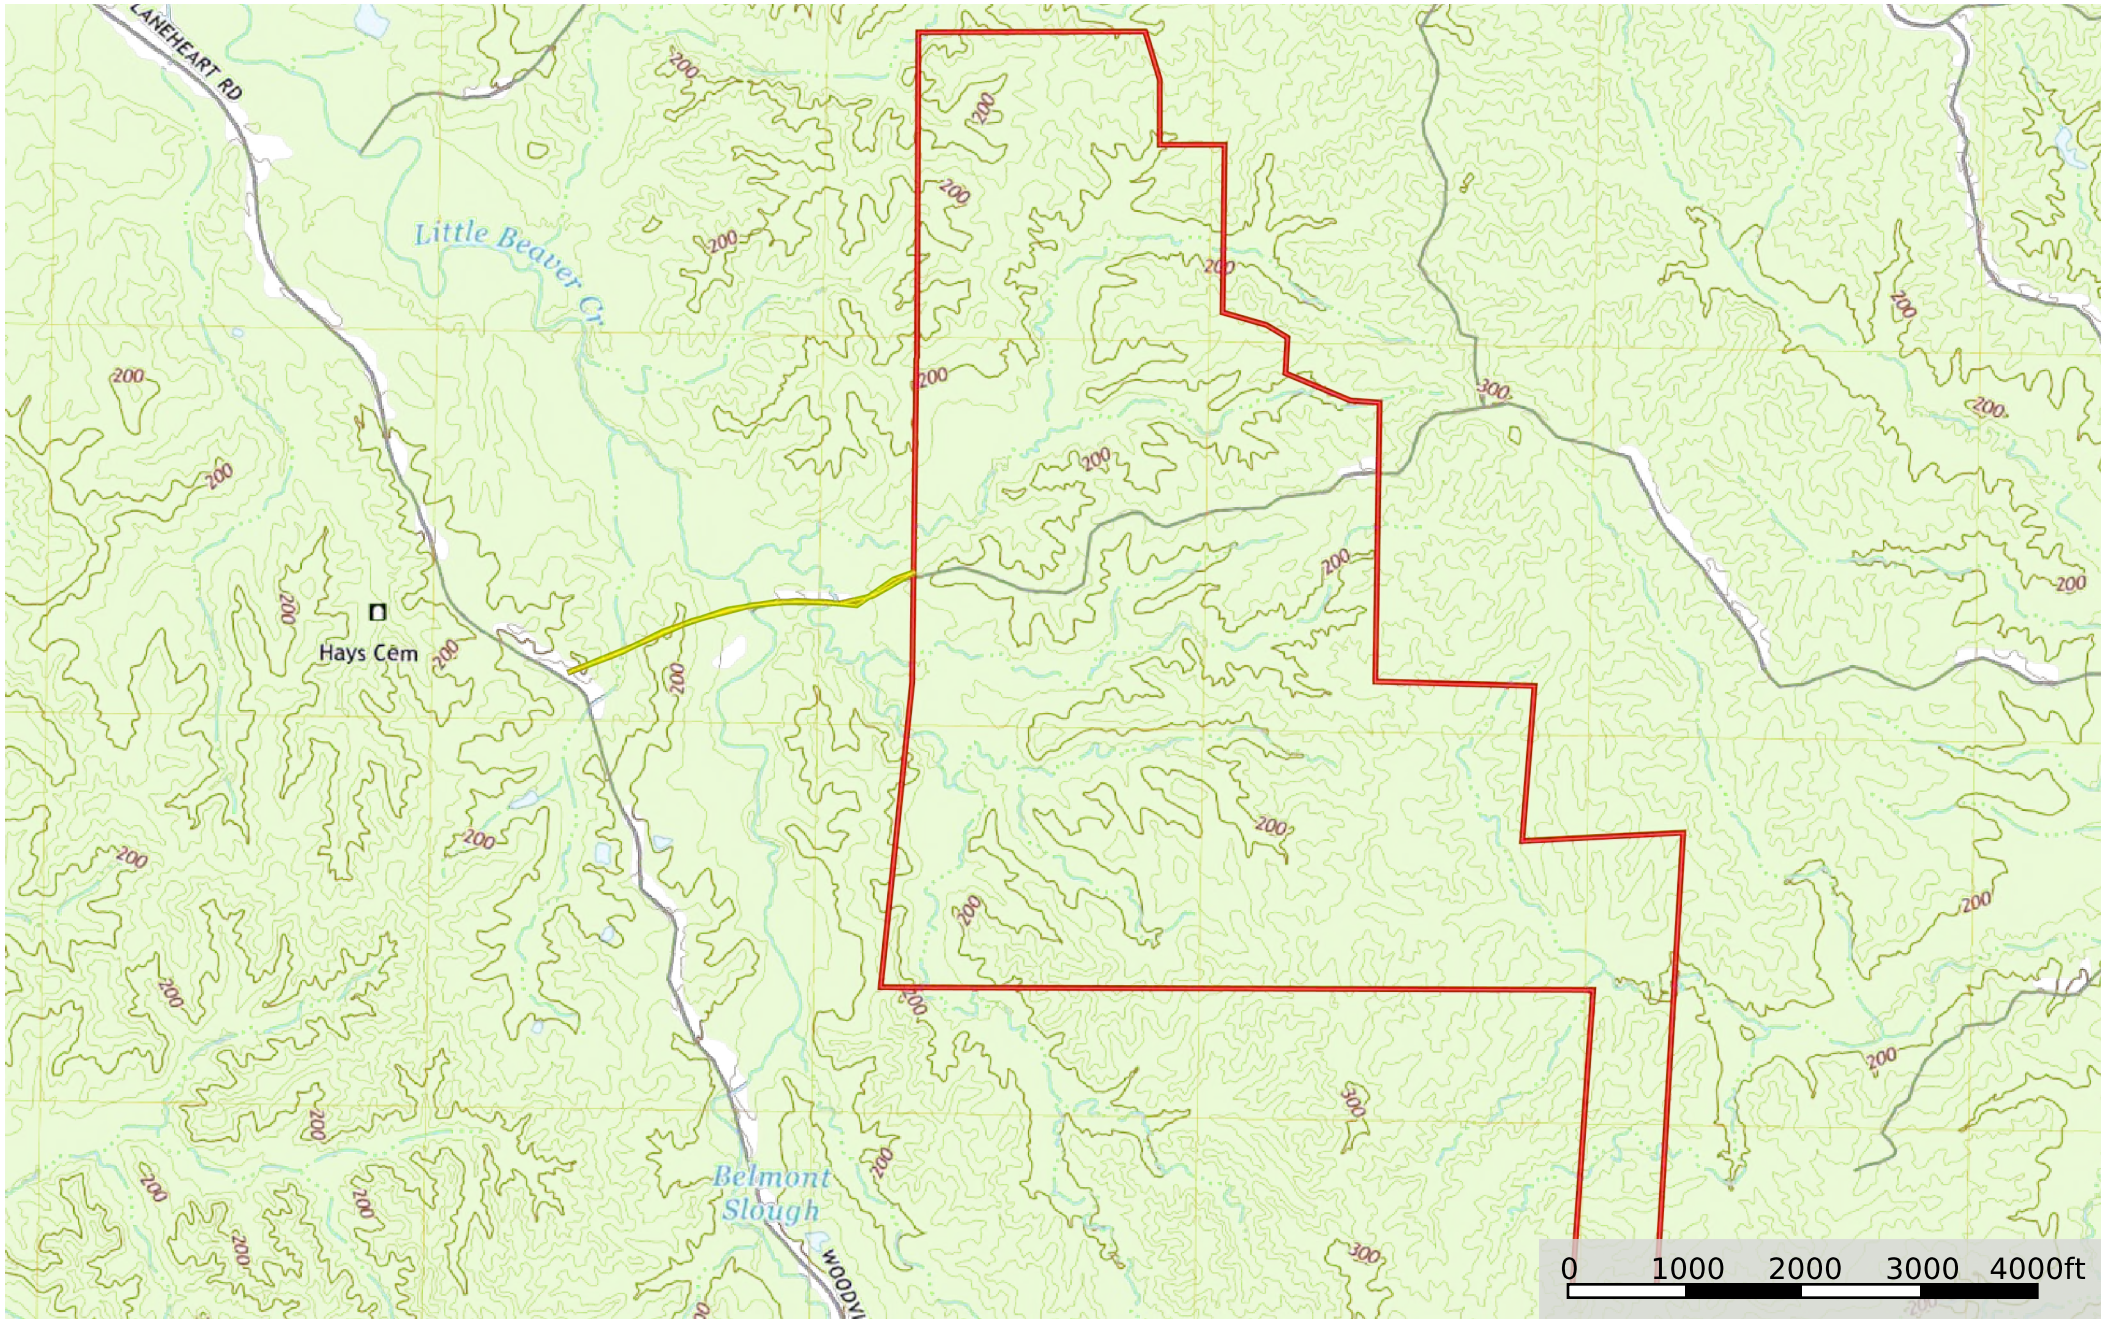

800ac Woodville Mississippi, AC +/-

Boundary Boundary 1

 Boundary  Boundary 1

800ac Woodville

Mississippi, AC +/-

- Boundary
- Boundary 1
- 100 Year Floodplain
- 500 Year Floodplain
- Floodway
- Special
- Unmapped/ Not Included
- Stream, Intermittent
- River/Creek
- Water Body

800ac Woodville Mississippi, AC +/-

 Boundary  Boundary 1