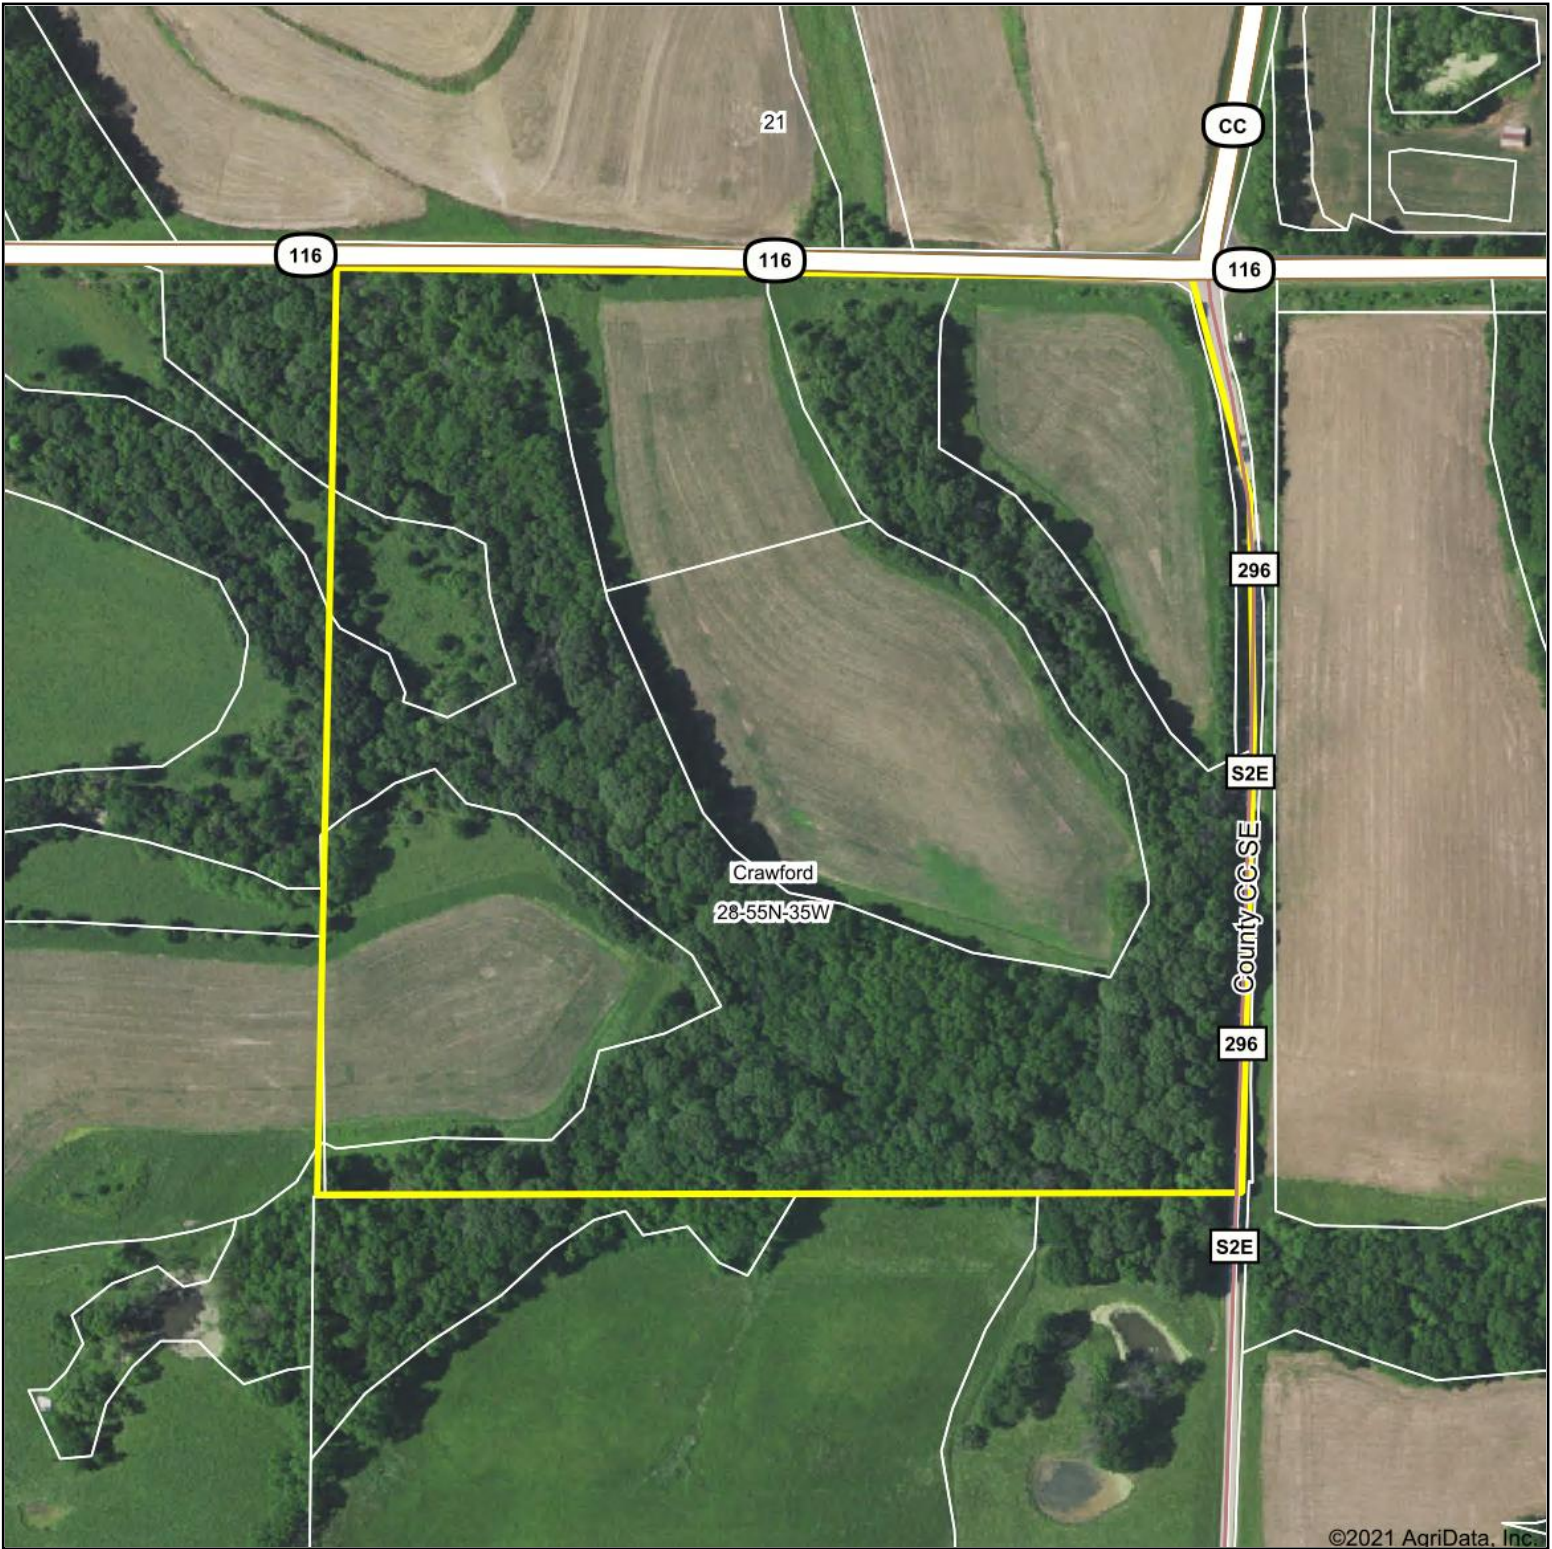

Aerial Map

©2021 AgriData, Inc.

Map Center: 39° 33' 13.34, -94° 50' 15.16

United Country
Property Solutions, LLC

28-55N-35W
Buchanan County
Missouri

9/21/2021

Maps Provided By:
surety
CUSTOMIZED ONLINE MAPPING
© AgriData, Inc. 2021 www.AgriDataInc.com

Field borders provided by Farm Service Agency as of 5/21/2008.