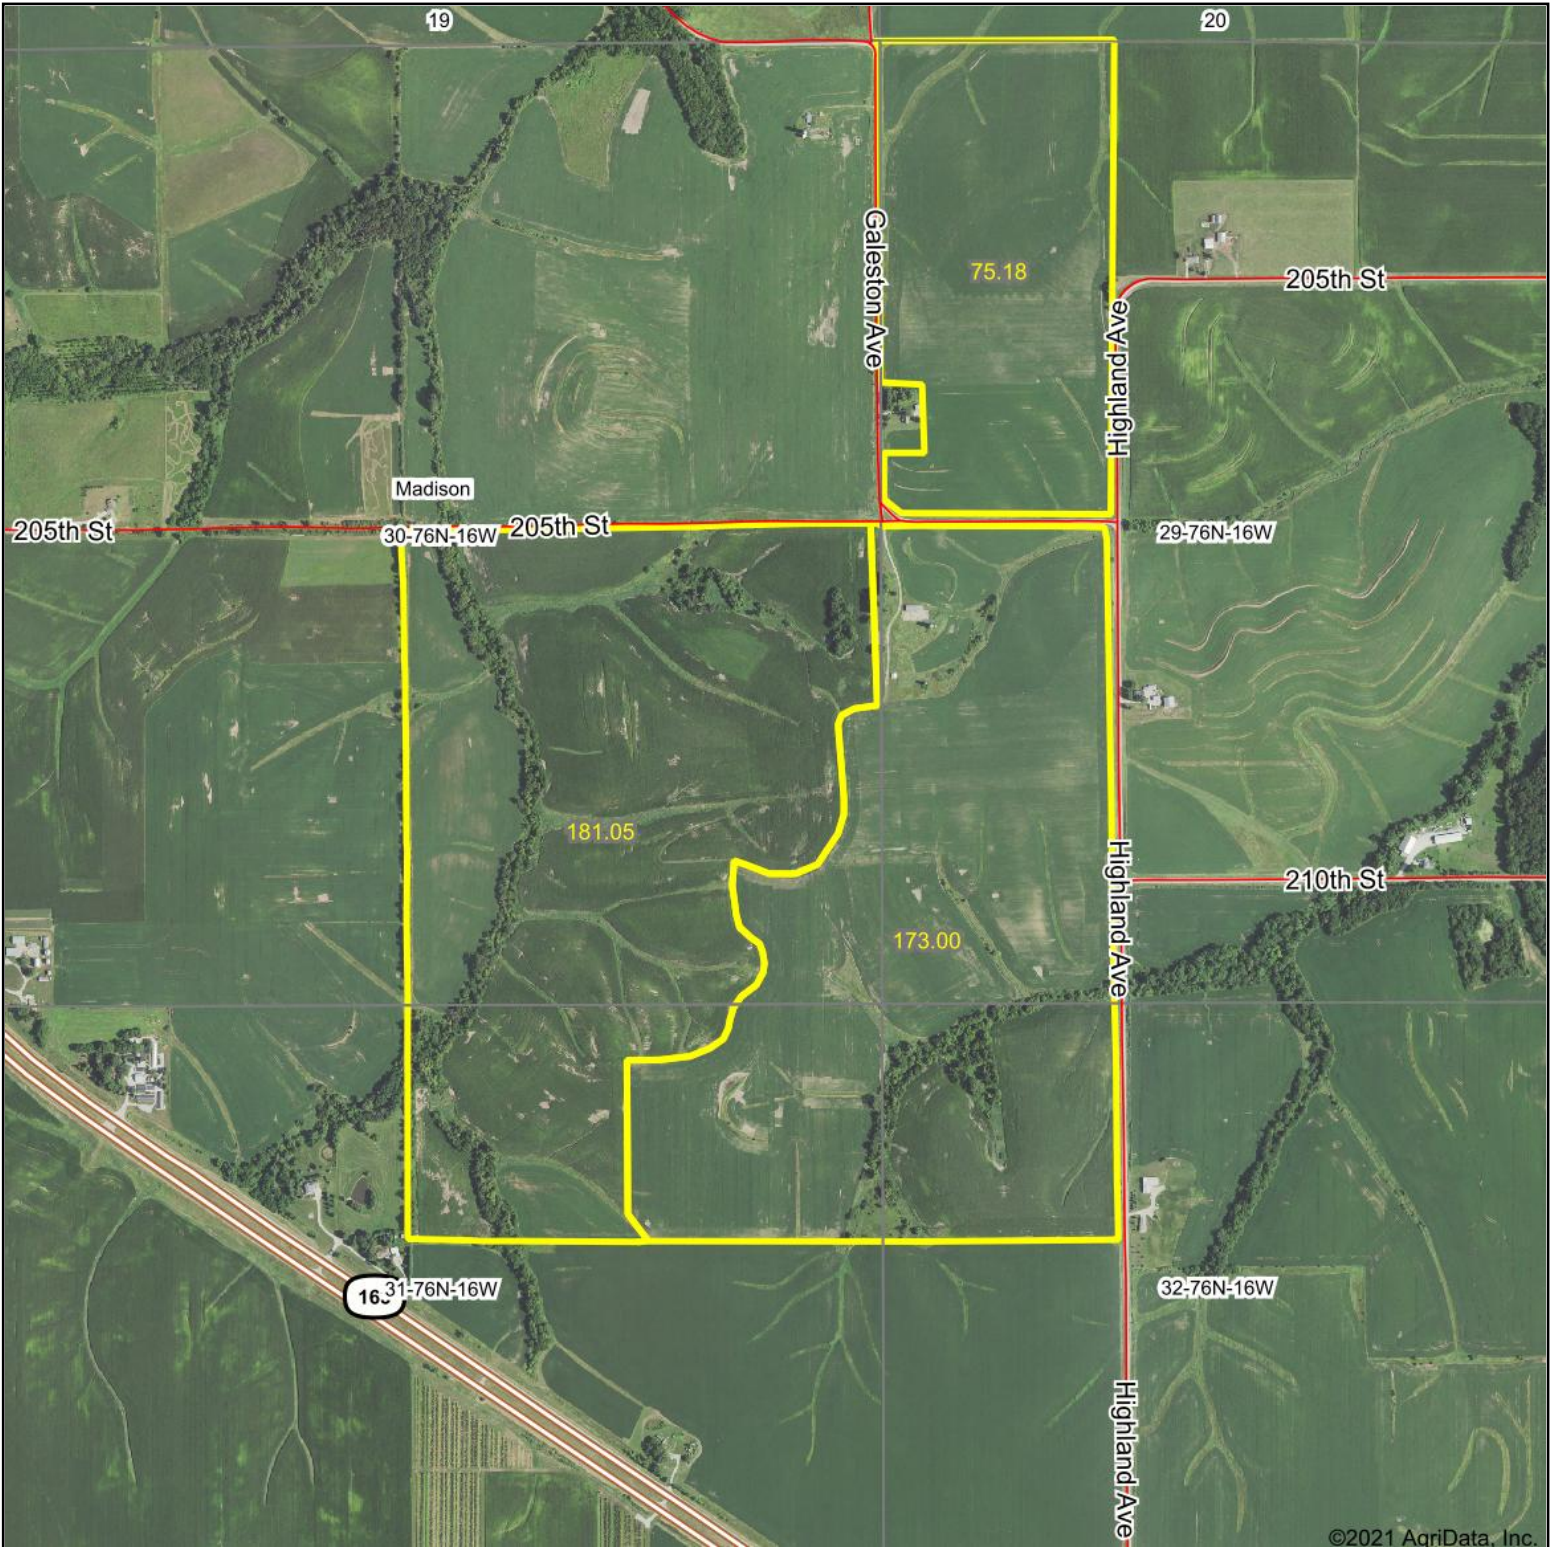

Aerial Map

©2021 AgriData, Inc.

Hawkeye Farm Mgmt & Real Estate

Map Center: 41° 21' 12.15, -92° 44' 22.12

30-76N-16W
Mahaska County
Iowa

9/22/2021

Maps Provided By:

© AgriData, Inc. 2021 www.AgriDataInc.com